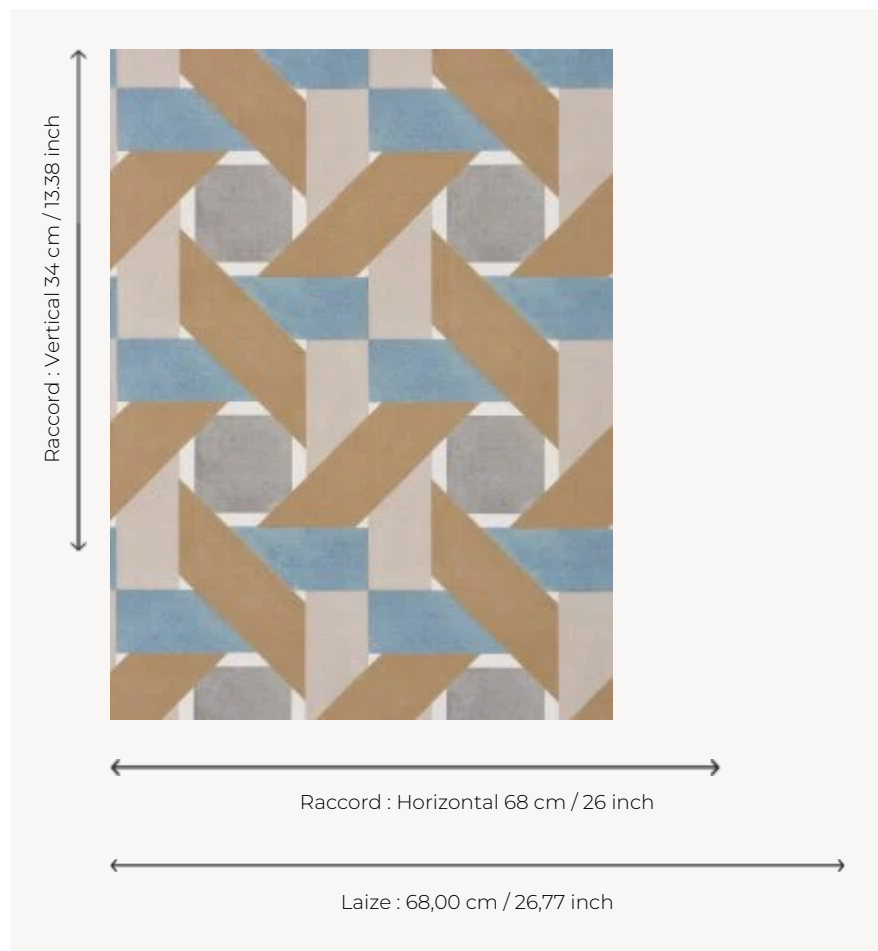

FP561001 CANNAGE

This basket pattern features vivid, rhythmic color combinations and is a tribute to traditional basketwork. It is printed on embossed vinyl with the look of deconstructed linen canvas and has a matte finish.

FP561001 - Opale

Pierre Frey

TYPE	Small width printed wallpapers - Vinyls
SALES UNIT	Available per roll of 10,00 mts
BACKING	PAPER
COMPOSITION	100 % Vinyl
WIDTH	68 cm / 26,77 inch
REPEAT	H: 68 cm - 26,00 inch V: 34 cm - 13,38 inch Straight repeat
WEIGHT	400 gr / m ²
CARE	
TRIMMING	Trimmed
HANGING/REMOVING	Paste the paper Dry strippable
CERTIFICATIONS	EUROCLASS B-s2,d0 ASTM E84 Class A
NOTES	Good lightfastness Flame retardant backing Stain and impact resistant
BOOK	F9979PPFREY18