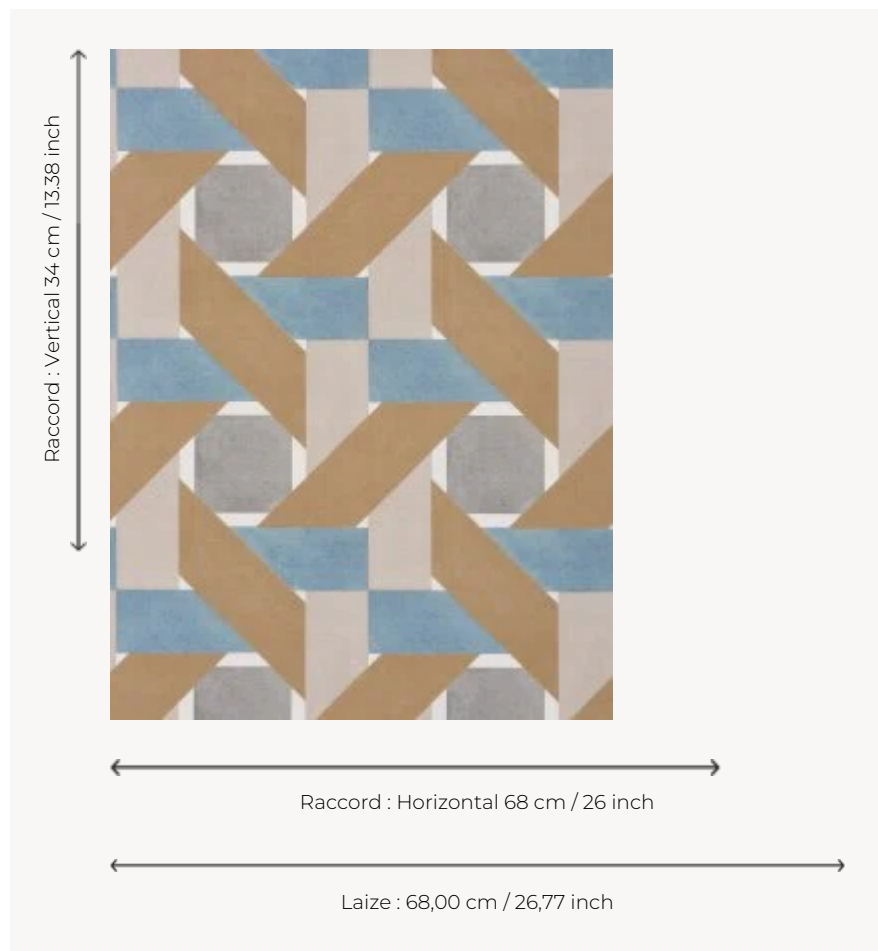

FP561001 CANNAGE

This basket pattern features vivid, rhythmic color combinations and is a tribute to traditional basketwork. It is printed on embossed vinyl with the look of deconstructed linen canvas and has a matte finish.

FP561001 - Opale

Pierre Frey

TYPE	Small width printed wallpapers - Vinyls
SALES UNIT	Available per roll of 10,00 mts
BACKING	PAPER
COMPOSITION	100 % Vinyl
WIDTH	68 cm / 26,77 inch
REPEAT	H: 68 cm - 26,00 inch V: 34 cm - 13,38 inch Straight repeat
WEIGHT	400 gr / m ²
CARE	 
TRIMMING	Trimmed
HANGING/REMOVING	Paste the paper Dry strippable
CERTIFICATIONS	EUROCLASS B-s2,d0 ASTM E84 Class A
NOTES	Good lightfastness Flame retardant backing Stain and impact resistant
BOOK	F9979PPFREY18