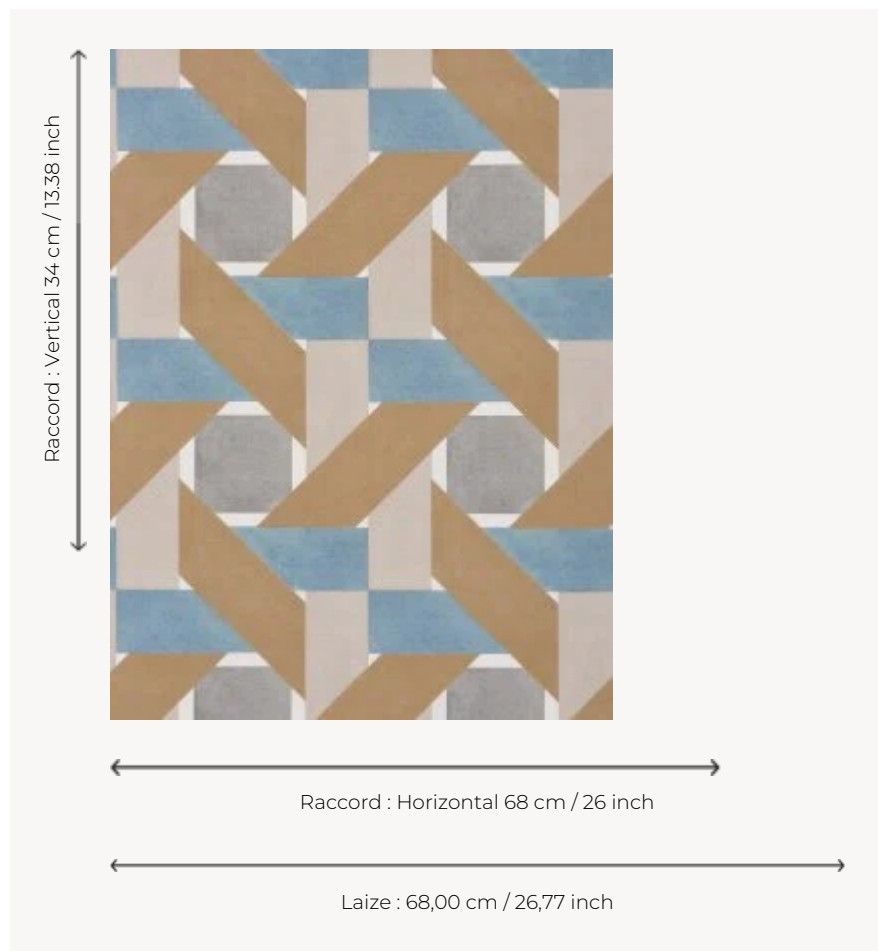

FP561001 CANNAGE

This basket pattern features vivid, rhythmic color combinations and is a tribute to traditional basketwork. It is printed on embossed vinyl with the look of deconstructed linen canvas and has a matte finish.

FP561001 - Opale

Pierre Frey

TYPE	Small width printed wallpapers - Vinyls
SALES UNIT	Available per roll of 10,00 mts
BACKING	PAPER
COMPOSITION	100 % Vinyl
WIDTH	68 cm / 26,77 inch
REPEAT	H: 68 cm - 26,00 inch V: 34 cm - 13,38 inch Straight repeat
WEIGHT	400 gr / m ²
CARE	
TRIMMING	Trimmed
HANGING/REMOVING	Paste the paper Dry strippable
CERTIFICATIONS	EUROCLASS B-s2,d0 ASTM E84 Class A
NOTES	Good lightfastness Flame retardant backing Stain and impact resistant
BOOK	F9979PPFREY18