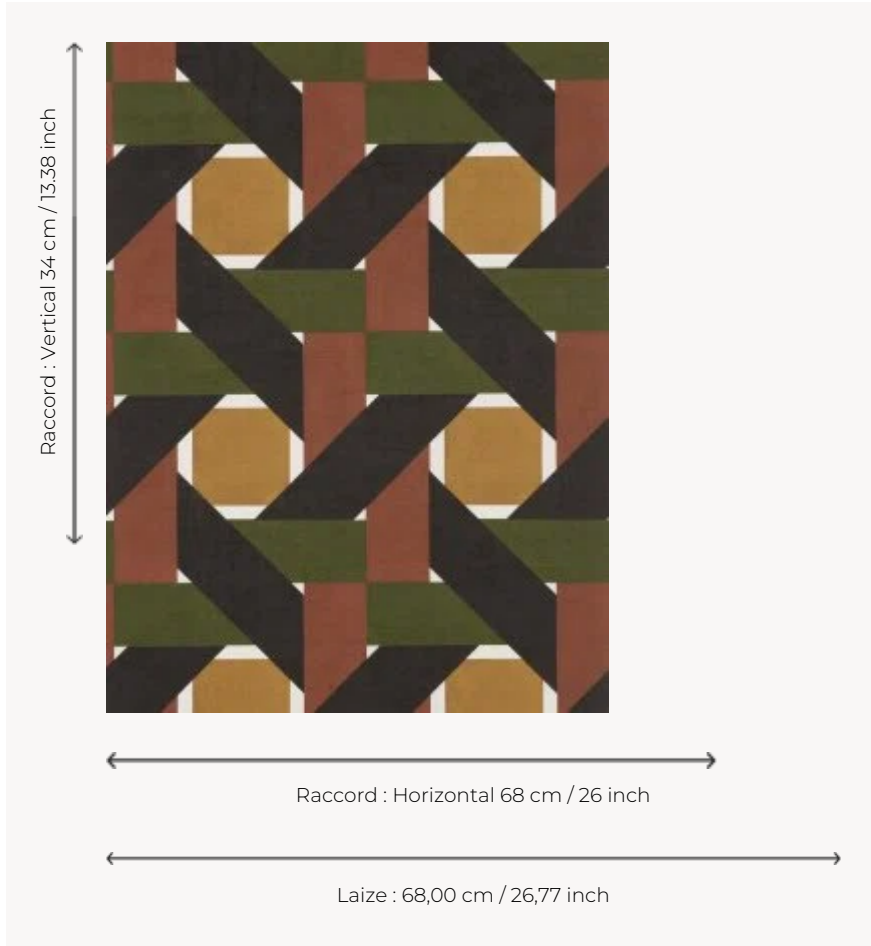

## FP561002 CANNAGE

This basket pattern features vivid, rhythmic color combinations and is a tribute to traditional basketwork. It is printed on embossed vinyl with the look of deconstructed linen canvas and has a matte finish.

### Pierre Frey

<b>TYPE</b>	Small width printed wallpapers - Vinyls
<b>SALES UNIT</b>	Available per roll of 10,00 mts
<b>BACKING</b>	PAPER
<b>COMPOSITION</b>	100 % Vinyl
<b>WIDTH</b>	68 cm / 26,77 inch
<b>REPEAT</b>	H: 68 cm - 26,00 inch V: 34 cm - 13,38 inch Straight repeat
<b>WEIGHT</b>	400 gr / m <sup>2</sup>
<b>CARE</b>	
<b>TRIMMING</b>	Trimmed
<b>HANGING/REMOVING</b>	Paste the paper Dry strippable
<b>CERTIFICATIONS</b>	EUROCLASS B-s2,d0 ASTM E84 Class A
<b>NOTES</b>	Good lightfastness Flame retardant backing Stain and impact resistant
<b>BOOK</b>	F9979PPFREY18

## 2 Colors

FP561001  
Opale

FP561002  
Fauve