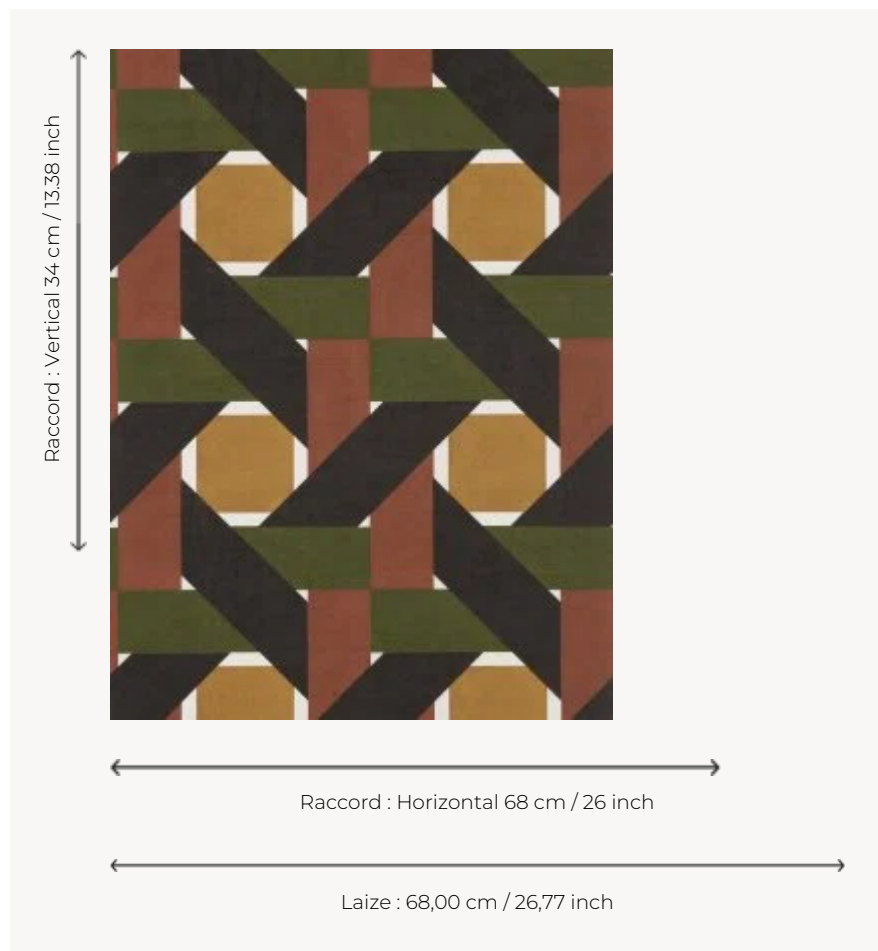

FP561002 CANNAGE

This basket pattern features vivid, rhythmic color combinations and is a tribute to traditional basketwork. It is printed on embossed vinyl with the look of deconstructed linen canvas and has a matte finish.

FP561002 - Fauve

Pierre Frey

TYPE	Small width printed wallpapers - Vinyls
SALES UNIT	Available per roll of 10,00 mts
BACKING	PAPER
COMPOSITION	100 % Vinyl
WIDTH	68 cm / 26,77 inch
REPEAT	H: 68 cm - 26,00 inch V: 34 cm - 13,38 inch Straight repeat
WEIGHT	400 gr / m ²
CARE	
TRIMMING	Trimmed
HANGING/REMOVING	Paste the paper Dry strippable
CERTIFICATIONS	EUROCLASS B-s2,d0 ASTM E84 Class A
NOTES	Good lightfastness Flame retardant backing Stain and impact resistant
BOOK	F9979PPFREY18