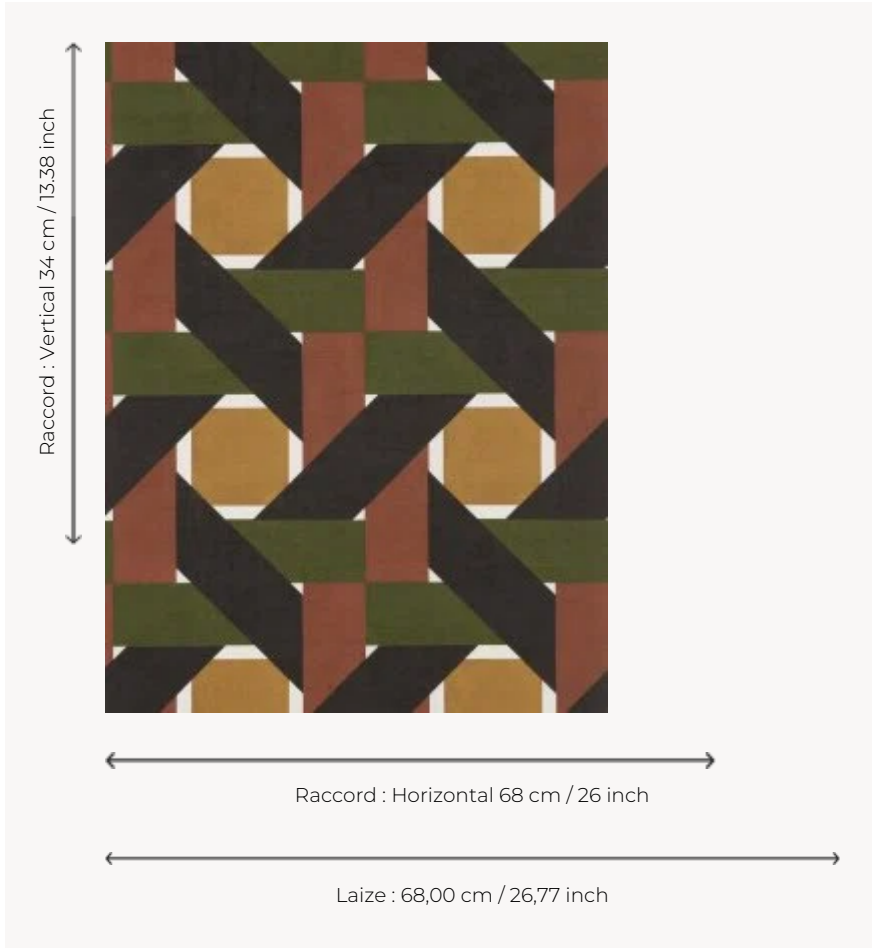

# FP561002 CANNAGE

This basket pattern features vivid, rhythmic color combinations and is a tribute to traditional basketwork. It is printed on embossed vinyl with the look of deconstructed linen canvas and has a matte finish.

## Pierre Frey

<b>TYPE</b>	Small width printed wallpapers - Vinyls
<b>SALES UNIT</b>	Available per roll of 10,00 mts
<b>BACKING</b>	PAPER
<b>COMPOSITION</b>	100 % Vinyl
<b>WIDTH</b>	68 cm / 26,77 inch
<b>REPEAT</b>	H: 68 cm - 26,00 inch V: 34 cm - 13,38 inch Straight repeat
<b>WEIGHT</b>	400 gr / m <sup>2</sup>
<b>CARE</b>	
<b>TRIMMING</b>	Trimmed
<b>HANGING/REMOVING</b>	Paste the paper Dry strippable
<b>CERTIFICATIONS</b>	EUROCLASS B-s2,d0 ASTM E84 Class A
<b>NOTES</b>	Good lightfastness Flame retardant backing Stain and impact resistant
<b>BOOK</b>	F9979PPFREY18

## 2 Colors

FP561001  
Opale

FP561002  
Fauve