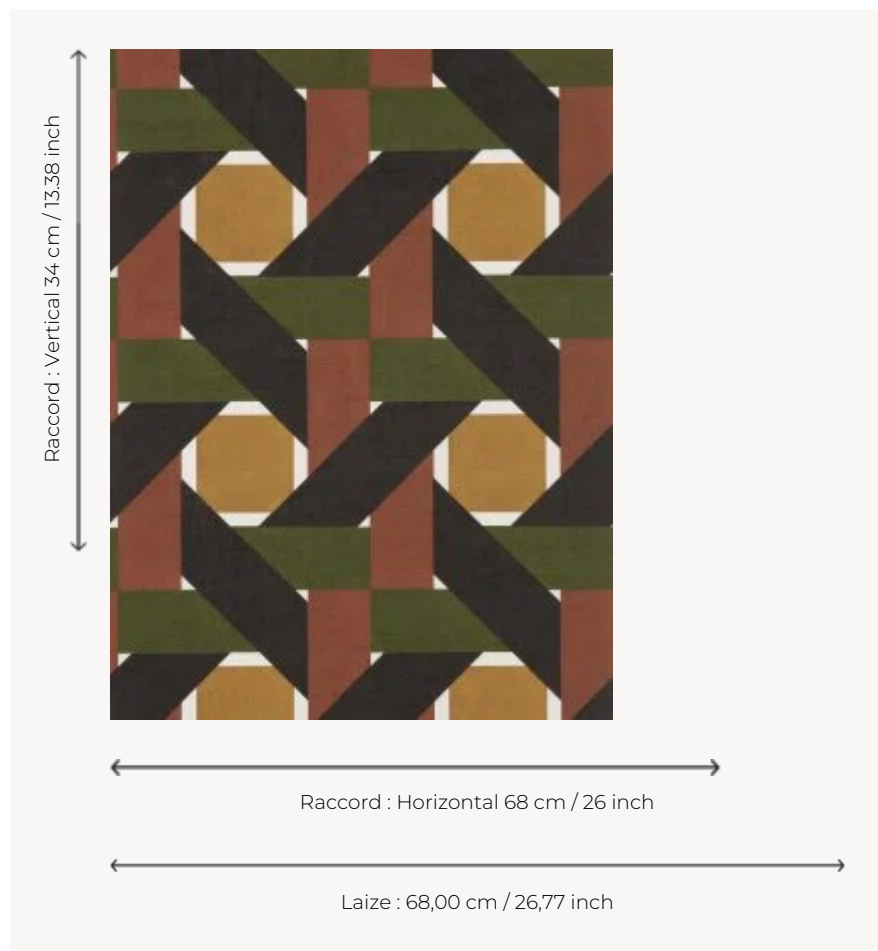

## FP561002 CANNAGE

This basket pattern features vivid, rhythmic color combinations and is a tribute to traditional basketwork. It is printed on embossed vinyl with the look of deconstructed linen canvas and has a matte finish.

### Pierre Frey

<b>TYPE</b>	Small width printed wallpapers - Vinyls
<b>SALES UNIT</b>	Available per roll of 10,00 mts
<b>BACKING</b>	PAPER
<b>COMPOSITION</b>	100 % Vinyl
<b>WIDTH</b>	68 cm / 26,77 inch
<b>REPEAT</b>	H: 68 cm - 26,00 inch V: 34 cm - 13,38 inch Straight repeat
<b>WEIGHT</b>	400 gr / m <sup>2</sup>
<b>CARE</b>	
<b>TRIMMING</b>	Trimmed
<b>HANGING/REMOVING</b>	Paste the paper Dry strippable
<b>CERTIFICATIONS</b>	EUROCLASS B-s2,d0 ASTM E84 Class A
<b>NOTES</b>	Good lightfastness Flame retardant backing Stain and impact resistant
<b>BOOK</b>	F9979PPFREY18