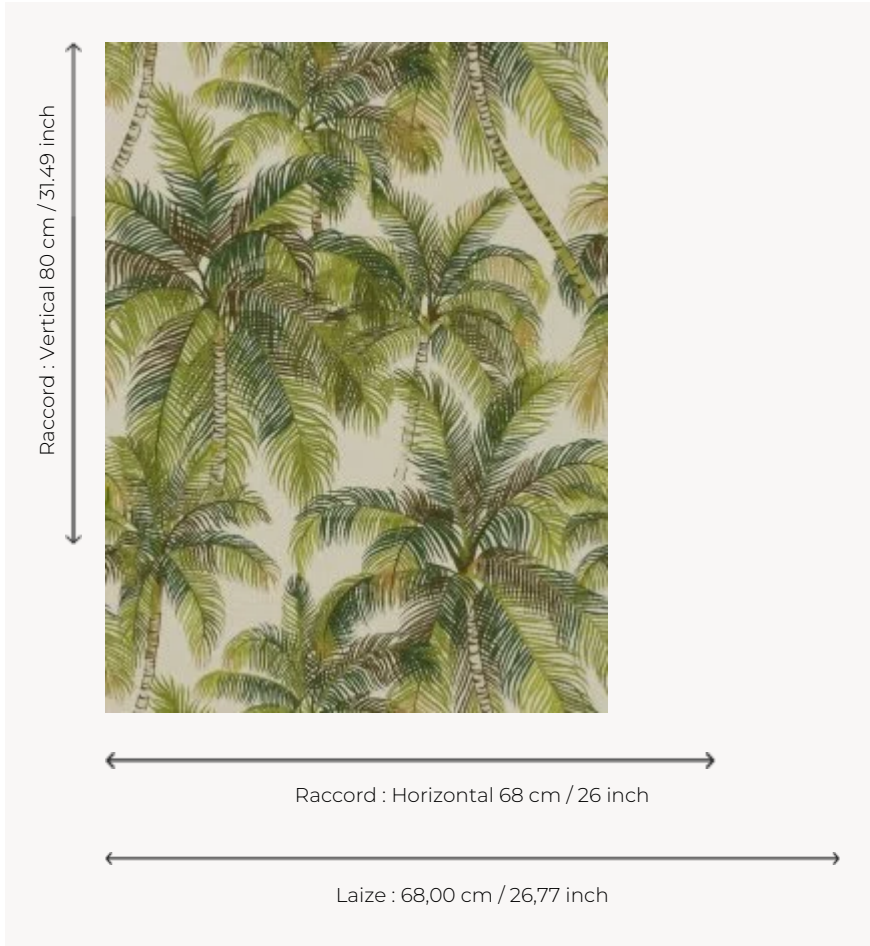

## FP565001 TAMPA

In remembrance of a trip to Florida, these green palm trees from Tampa dance on the wall. The wallpaper is printed on embossed vinyl with a braided artisanal look and has a matte or iridescent finish.

### Pierre Frey

<b>TYPE</b>	Small width printed wallpapers - Vinyls
<b>SALES UNIT</b>	Available per roll of 10,00 mts
<b>BACKING</b>	NON WOVEN
<b>COMPOSITION</b>	100 % Vinyl
<b>WIDTH</b>	68 cm / 26,77 inch
<b>REPEAT</b>	H: 68 cm - 26,00 inch V: 80 cm - 31,49 inch Straight repeat
<b>WEIGHT</b>	460 gr / m <sup>2</sup>
<b>CARE</b>	 
<b>TRIMMING</b>	Trimmed
<b>HANGING/REMOVING</b>	Paste the wall Strippable
<b>CERTIFICATIONS</b>	EUROCLASS B-s2,d0 ASTM E84 Class A
<b>NOTES</b>	Good lightfastness Flame retardant backing Stain and impact resistant
<b>BOOK</b>	F9979PPFREY18