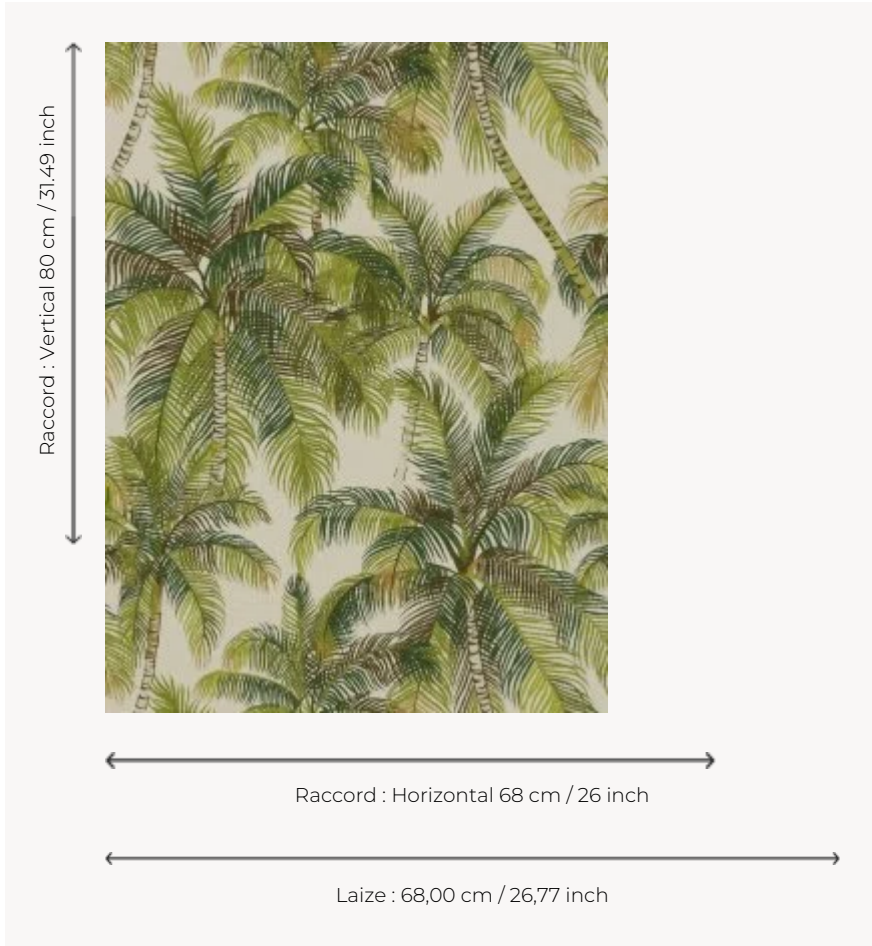

FP565001 TAMPA

In remembrance of a trip to Florida, these green palm trees from Tampa dance on the wall. The wallpaper is printed on embossed vinyl with a braided artisanal look and has a matte or iridescent finish.

FP565001 - Palmeraie

Pierre Frey

TYPE	Small width printed wallpapers - Vinyls
SALES UNIT	Available per roll of 10,00 mts
BACKING	NON WOVEN
COMPOSITION	100 % Vinyl
WIDTH	68 cm / 26,77 inch
REPEAT	H: 68 cm - 26,00 inch V: 80 cm - 31,49 inch Straight repeat
WEIGHT	460 gr / m²
CARE	
TRIMMING	Trimmed
HANGING/REMOVING	Paste the wall Strippable
CERTIFICATIONS	EUROCLASS B-s2,d0 ASTM E84 Class A
NOTES	Good lightfastness Flame retardant backing Stain and impact resistant
BOOK	F9979PPFREY18