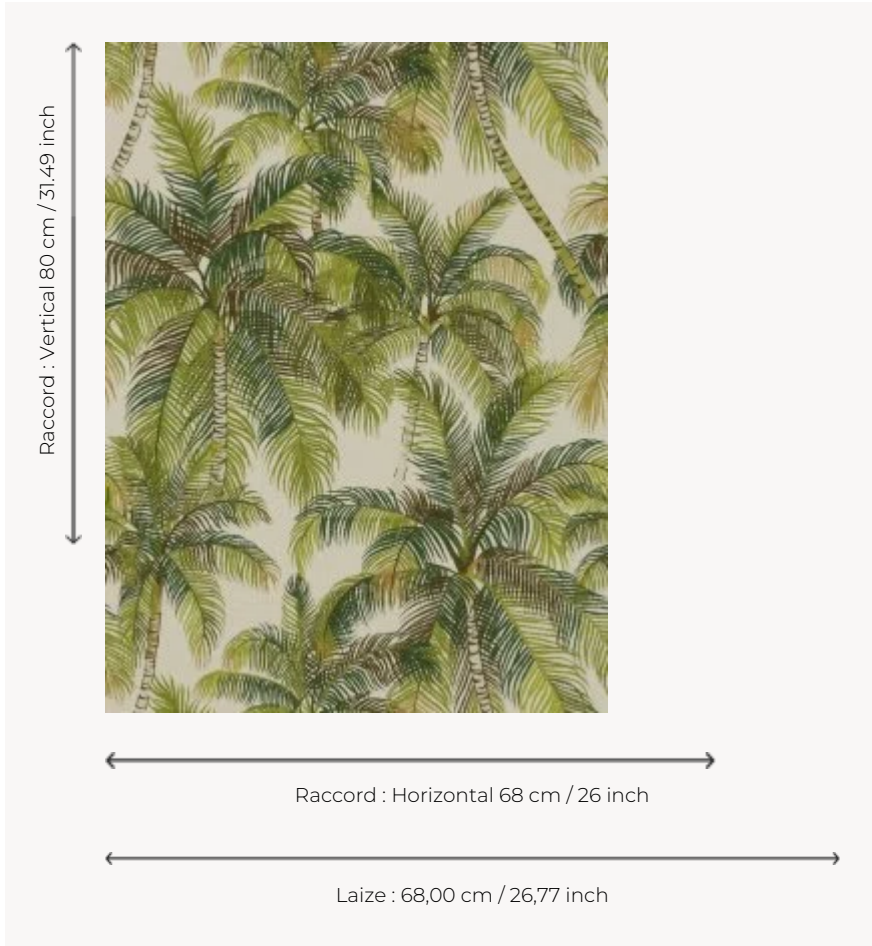

FP565001 TAMPA

In remembrance of a trip to Florida, these green palm trees from Tampa dance on the wall. The wallpaper is printed on embossed vinyl with a braided artisanal look and has a matte or iridescent finish.

FP565001 - Palmeraie

Pierre Frey

TYPE	Small width printed wallpapers - Vinyls
SALES UNIT	Available per roll of 10,00 mts
BACKING	NON WOVEN
COMPOSITION	100 % Vinyl
WIDTH	68 cm / 26,77 inch
REPEAT	H: 68 cm - 26,00 inch V: 80 cm - 31,49 inch Straight repeat
WEIGHT	460 gr / m ²
CARE	
TRIMMING	Trimmed
HANGING/REMOVING	Paste the wall Strippable
CERTIFICATIONS	EUROCLASS B-s2,d0 ASTM E84 Class A
NOTES	Good lightfastness Flame retardant backing Stain and impact resistant
BOOK	F9979PPFREY18