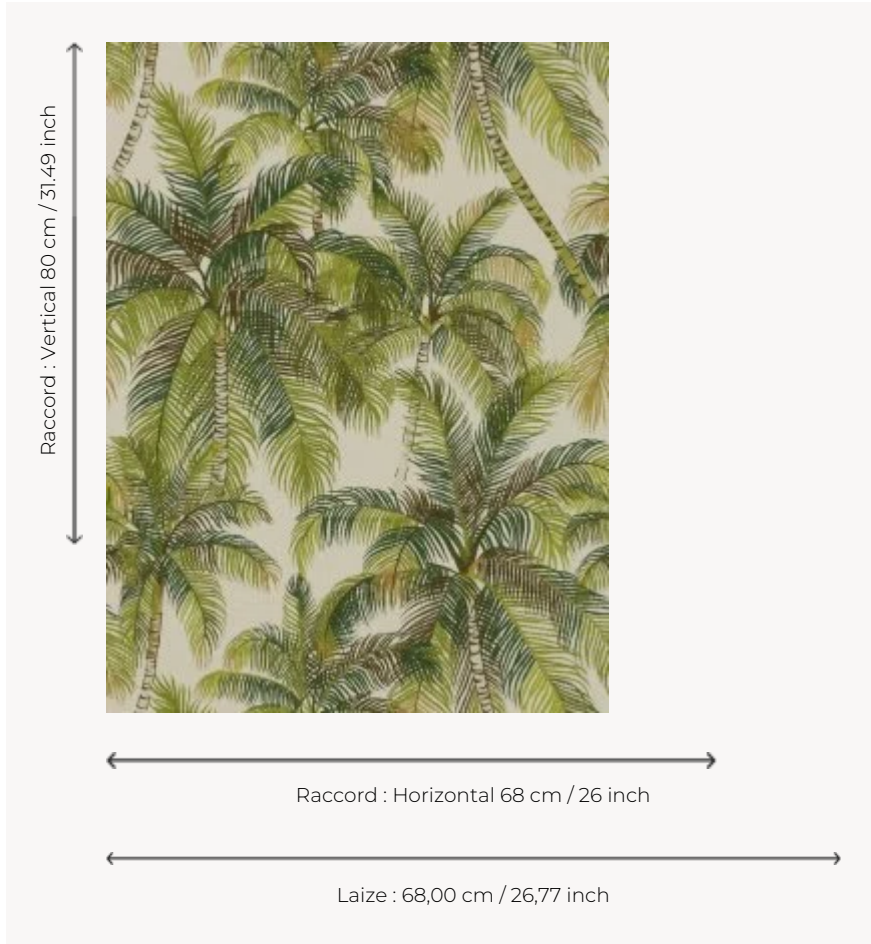

# FP565001 TAMPA

In remembrance of a trip to Florida, these green palm trees from Tampa dance on the wall. The wallpaper is printed on embossed vinyl with a braided artisanal look and has a matte or iridescent finish.

## Pierre Frey

<b>TYPE</b>	Small width printed wallpapers - Vinyls
<b>SALES UNIT</b>	Available per roll of 10,00 mts
<b>BACKING</b>	NON WOVEN
<b>COMPOSITION</b>	100 % Vinyl
<b>WIDTH</b>	68 cm / 26,77 inch
<b>REPEAT</b>	H: 68 cm - 26,00 inch V: 80 cm - 31,49 inch Straight repeat
<b>WEIGHT</b>	460 gr / m <sup>2</sup>
<b>CARE</b>	
<b>TRIMMING</b>	Trimmed
<b>HANGING/REMOVING</b>	Paste the wall Strippable
<b>CERTIFICATIONS</b>	EUROCLASS B-s2,d0 ASTM E84 Class A
<b>NOTES</b>	Good lightfastness Flame retardant backing Stain and impact resistant
<b>BOOK</b>	F9979PPFREY18