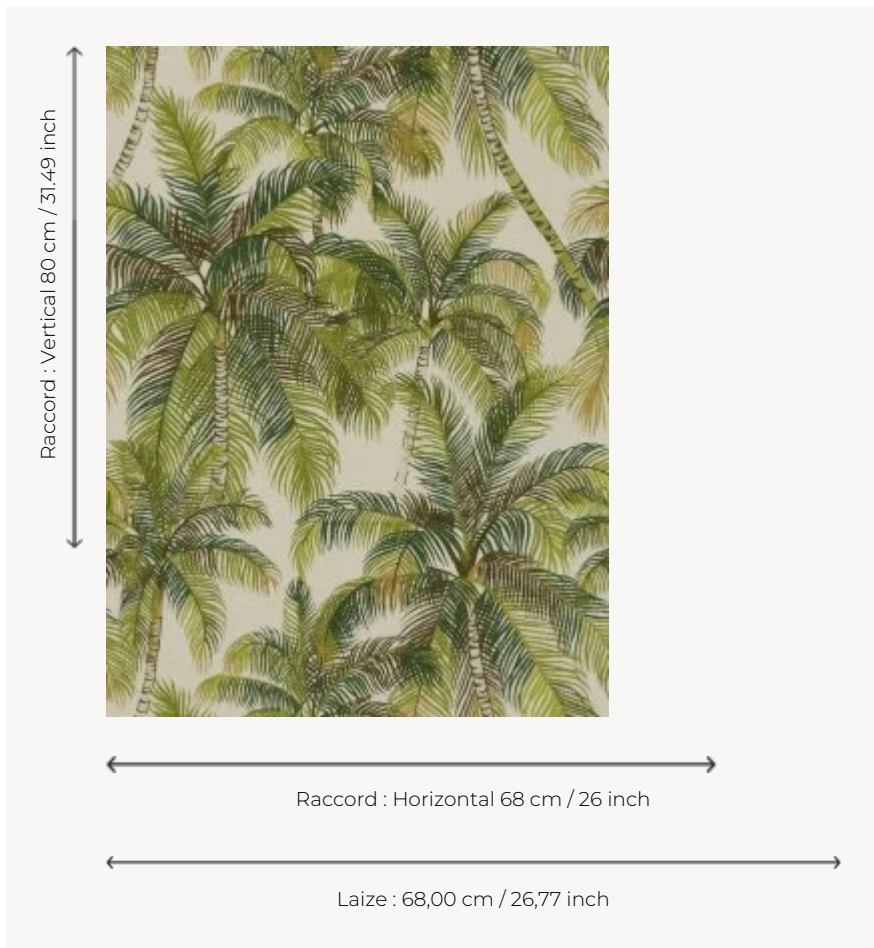

FP565001 TAMPA

In remembrance of a trip to Florida, these green palm trees from Tampa dance on the wall. The wallpaper is printed on embossed vinyl with a braided artisanal look and has a matte or iridescent finish.

FP565001 - Palmeraie

Pierre Frey

TYPE	Small width printed wallpapers - Vinyls
SALES UNIT	Available per roll of 10,00 mts
BACKING	NON WOVEN
COMPOSITION	100 % Vinyl
WIDTH	68 cm / 26,77 inch
REPEAT	H: 68 cm - 26,00 inch V: 80 cm - 31,49 inch Straight repeat
WEIGHT	460 gr / m ²
CARE	
TRIMMING	Trimmed
HANGING/REMOVING	Paste the wall Strippable
CERTIFICATIONS	EUROCLASS B-s2,d0 ASTM E84 Class A
NOTES	Good lightfastness Flame retardant backing Stain and impact resistant
BOOK	F9979PPFREY18

5 Colors

FP565001
Palmeraie

FP565002
Argile

FP565003
Caraibes

FP565004
Jungle

FP565005