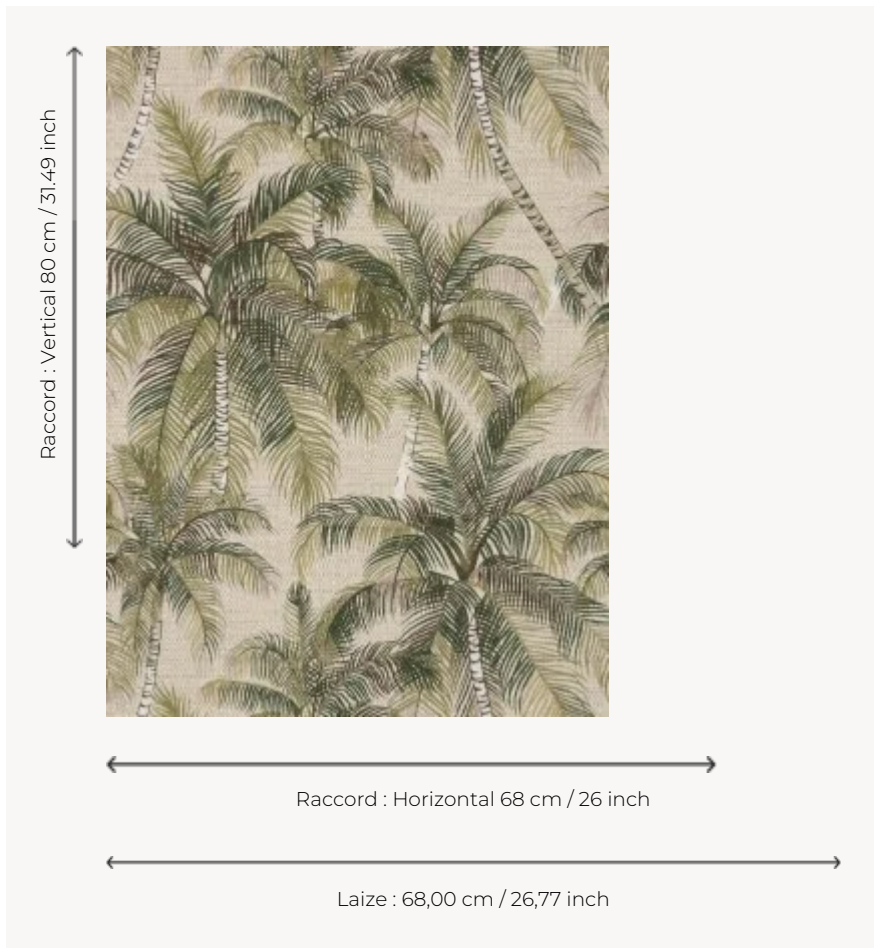

FP565002 TAMPA

In remembrance of a trip to Florida, these green palm trees from Tampa dance on the wall. The wallpaper is printed on embossed vinyl with a braided artisanal look and has a matte or iridescent finish.

FP565002 - Argile

Pierre Frey

TYPE	Small width printed wallpapers - Vinyls
SALES UNIT	Available per roll of 10,00 mts
BACKING	NON WOVEN
COMPOSITION	100 % Vinyl
WIDTH	68 cm / 26,77 inch
REPEAT	H: 68 cm - 26,00 inch V: 80 cm - 31,49 inch Straight repeat
WEIGHT	460 gr / m ²
CARE	 
TRIMMING	Trimmed
HANGING/REMOVING	Paste the wall Strippable
CERTIFICATIONS	EUROCLASS B-s2,d0 ASTM E84 Class A
NOTES	Good lightfastness Flame retardant backing Stain and impact resistant
BOOK	F9979PPFREY18