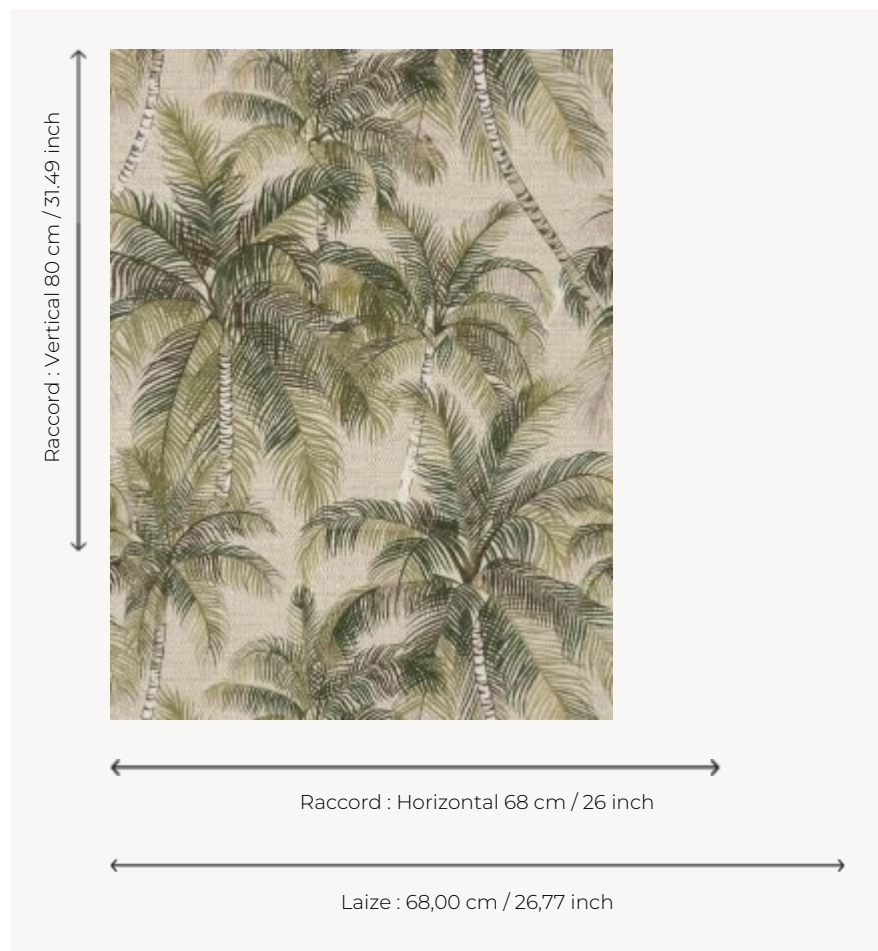

FP565002 TAMPA

In remembrance of a trip to Florida, these green palm trees from Tampa dance on the wall. The wallpaper is printed on embossed vinyl with a braided artisanal look and has a matte or iridescent finish.

FP565002 - Argile

Pierre Frey

TYPE	Small width printed wallpapers - Vinyls
SALES UNIT	Available per roll of 10,00 mts
BACKING	NON WOVEN
COMPOSITION	100 % Vinyl
WIDTH	68 cm / 26,77 inch
REPEAT	H: 68 cm - 26,00 inch V: 80 cm - 31,49 inch Straight repeat
WEIGHT	460 gr / m ²
CARE	 
TRIMMING	Trimmed
HANGING/REMOVING	Paste the wall Strippable
CERTIFICATIONS	EUROCLASS B-s2,d0 ASTM E84 Class A
NOTES	Good lightfastness Flame retardant backing Stain and impact resistant
BOOK	F9979PPFREY18