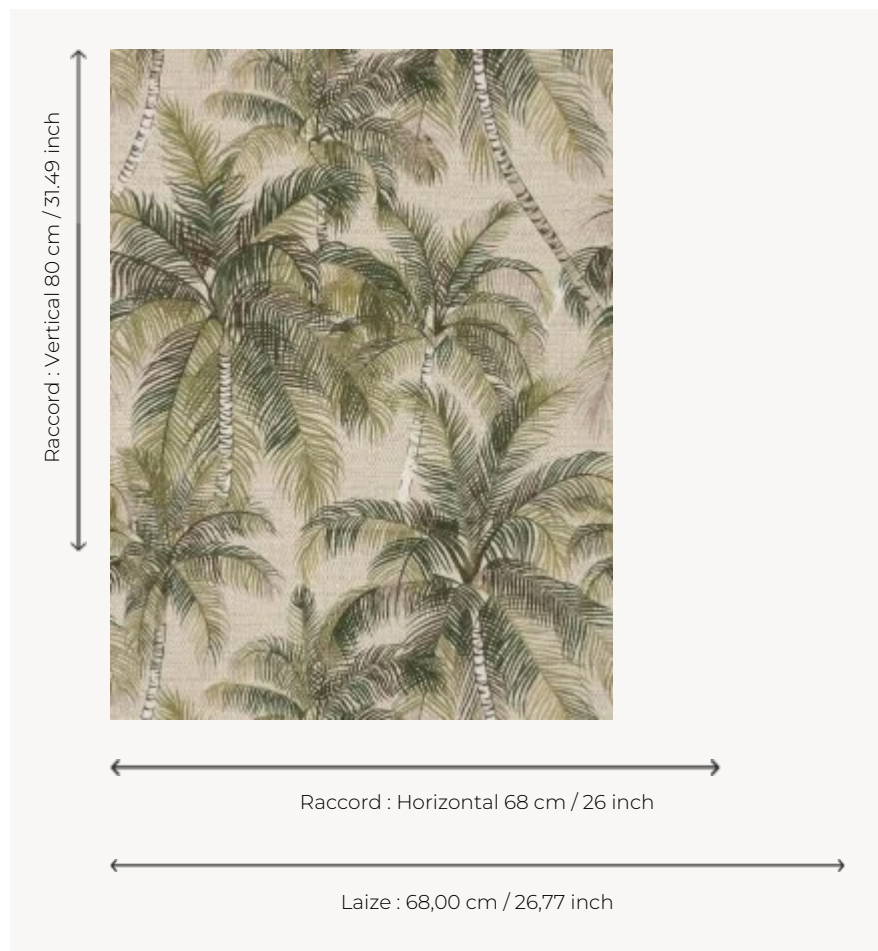

FP565002 TAMPA

In remembrance of a trip to Florida, these green palm trees from Tampa dance on the wall. The wallpaper is printed on embossed vinyl with a braided artisanal look and has a matte or iridescent finish.

FP565002 - Argile

Pierre Frey

TYPE	Small width printed wallpapers - Vinyls
SALES UNIT	Available per roll of 10,00 mts
BACKING	NON WOVEN
COMPOSITION	100 % Vinyl
WIDTH	68 cm / 26,77 inch
REPEAT	H: 68 cm - 26,00 inch V: 80 cm - 31,49 inch Straight repeat
WEIGHT	460 gr / m ²
CARE	
TRIMMING	Trimmed
HANGING/REMOVING	Paste the wall Strippable
CERTIFICATIONS	EUROCLASS B-s2,d0 ASTM E84 Class A
NOTES	Good lightfastness Flame retardant backing Stain and impact resistant
BOOK	F9979PPFREY18