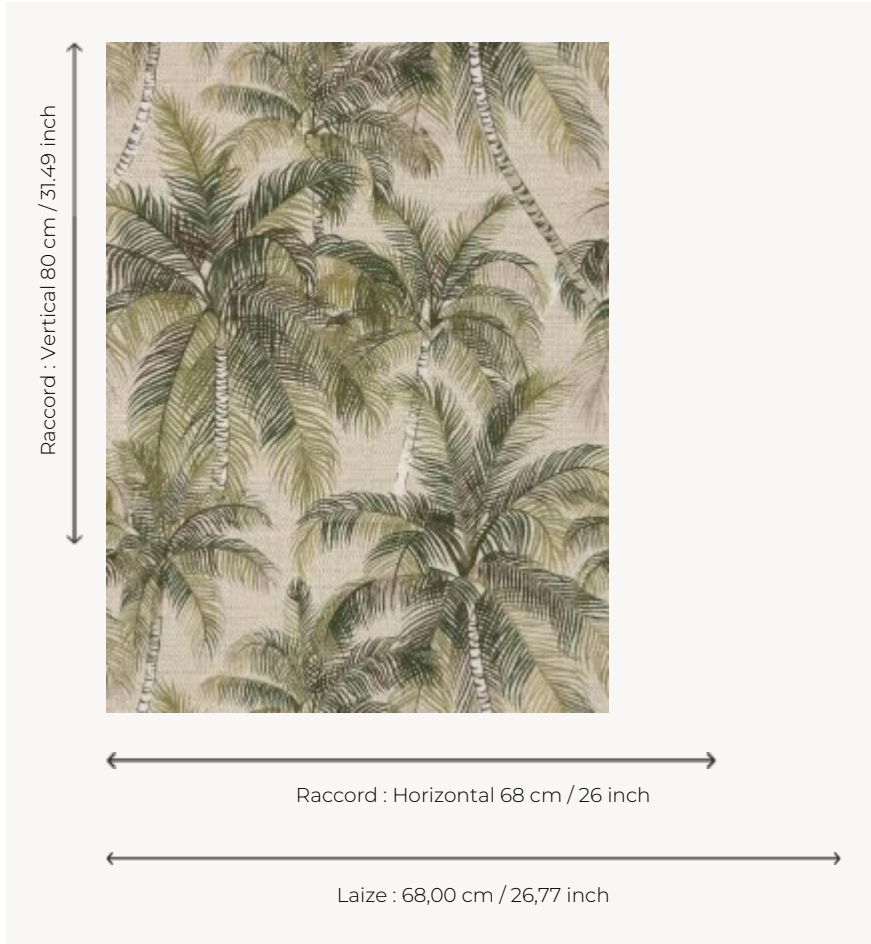

FP565002 TAMPA

In remembrance of a trip to Florida, these green palm trees from Tampa dance on the wall. The wallpaper is printed on embossed vinyl with a braided artisanal look and has a matte or iridescent finish.

FP565002 - Argile

Pierre Frey

TYPE	Small width printed wallpapers - Vinyls
SALES UNIT	Available per roll of 10,00 mts
BACKING	NON WOVEN
COMPOSITION	100 % Vinyl
WIDTH	68 cm / 26,77 inch
REPEAT	H: 68 cm - 26,00 inch V: 80 cm - 31,49 inch Straight repeat
WEIGHT	460 gr / m ²
CARE	 
TRIMMING	Trimmed
HANGING/REMOVING	Paste the wall Strippable
CERTIFICATIONS	EUROCLASS B-s2,d0 ASTM E84 Class A
NOTES	Good lightfastness Flame retardant backing Stain and impact resistant