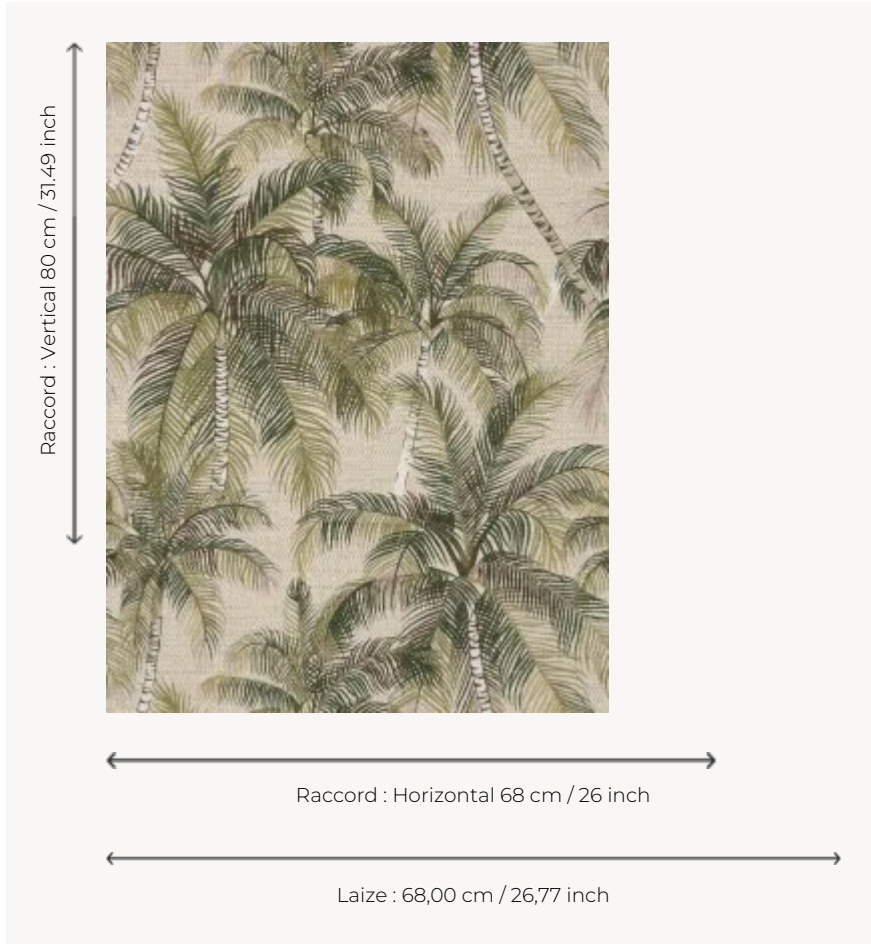

# FP565002 TAMPA

In remembrance of a trip to Florida, these green palm trees from Tampa dance on the wall. The wallpaper is printed on embossed vinyl with a braided artisanal look and has a matte or iridescent finish.

## Pierre Frey

<b>TYPE</b>	Small width printed wallpapers - Vinyls
<b>SALES UNIT</b>	Available per roll of 10,00 mts
<b>BACKING</b>	NON WOVEN
<b>COMPOSITION</b>	100 % Vinyl
<b>WIDTH</b>	68 cm / 26,77 inch
<b>REPEAT</b>	H: 68 cm - 26,00 inch V: 80 cm - 31,49 inch Straight repeat
<b>WEIGHT</b>	460 gr / m <sup>2</sup>
<b>CARE</b>	
<b>TRIMMING</b>	Trimmed
<b>HANGING/REMOVING</b>	Paste the wall Strippable
<b>CERTIFICATIONS</b>	EUROCLASS B-s2,d0 ASTM E84 Class A
<b>NOTES</b>	Good lightfastness Flame retardant backing Stain and impact resistant
<b>BOOK</b>	F9979PPFREY18