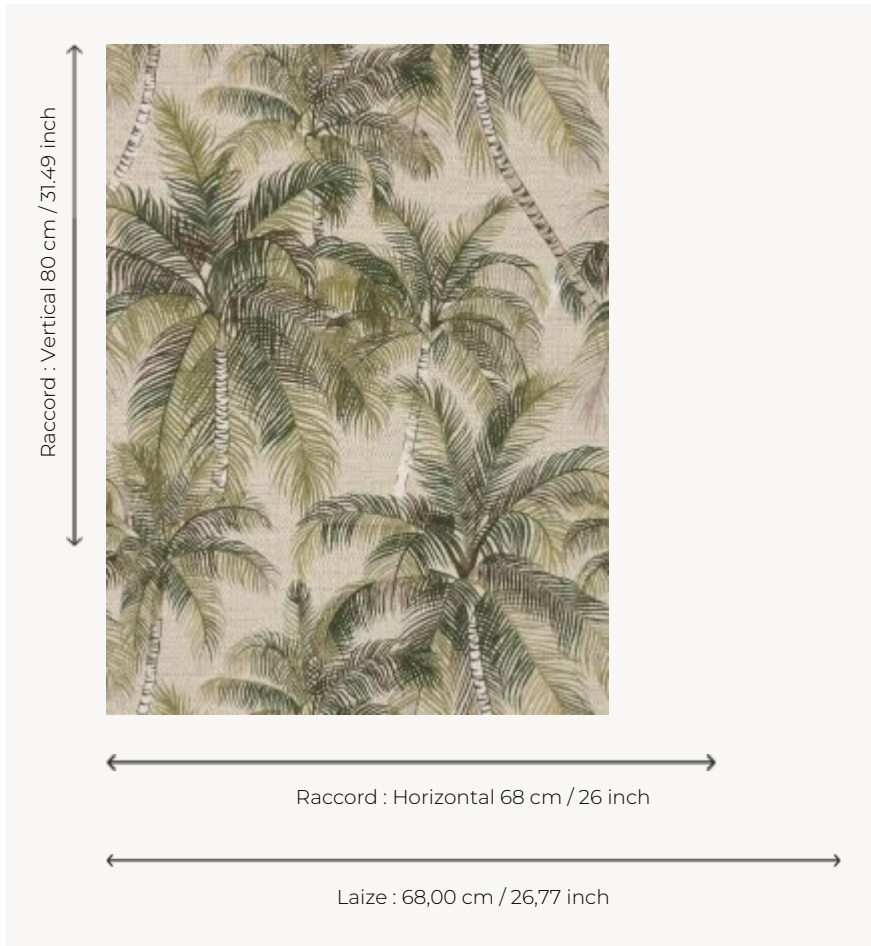

FP565002 TAMPA

In remembrance of a trip to Florida, these green palm trees from Tampa dance on the wall. The wallpaper is printed on embossed vinyl with a braided artisanal look and has a matte or iridescent finish.

FP565002 - Argile

Pierre Frey

TYPE	Small width printed wallpapers - Vinyls
SALES UNIT	Available per roll of 10,00 mts
BACKING	NON WOVEN
COMPOSITION	100 % Vinyl
WIDTH	68 cm / 26,77 inch
REPEAT	H: 68 cm - 26,00 inch V: 80 cm - 31,49 inch Straight repeat
WEIGHT	460 gr / m ²
CARE	 
TRIMMING	Trimmed
HANGING/REMOVING	Paste the wall Strippable
CERTIFICATIONS	EUROCLASS B-s2,d0 ASTM E84 Class A
NOTES	Good lightfastness Flame retardant backing Stain and impact resistant
BOOK	F9979PPFREY18