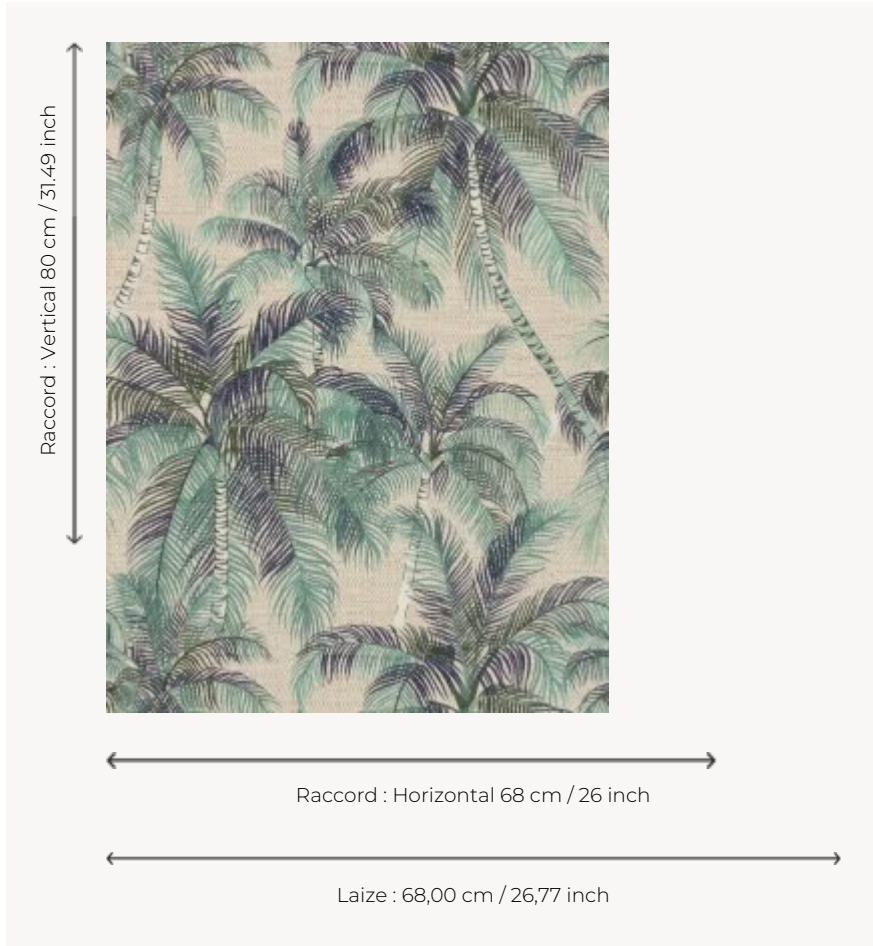

FP565003 TAMPA

In remembrance of a trip to Florida, these green palm trees from Tampa dance on the wall. The wallpaper is printed on embossed vinyl with a braided artisanal look and has a matte or iridescent finish.

FP565003 - Caraibes

Pierre Frey

TYPE	Small width printed wallpapers - Vinyls
SALES UNIT	Available per roll of 10,00 mts
BACKING	NON WOVEN
COMPOSITION	100 % Vinyl
WIDTH	68 cm / 26,77 inch
REPEAT	H: 68 cm - 26,00 inch V: 80 cm - 31,49 inch Straight repeat
WEIGHT	460 gr / m ²
CARE	 
TRIMMING	Trimmed
HANGING/REMOVING	Paste the wall Strippable
CERTIFICATIONS	EUROCLASS B-s2,d0 ASTM E84 Class A
NOTES	Good lightfastness Flame retardant backing Stain and impact resistant
BOOK	F9979PPFREY18

5 Colors

FP565001
Palmeraie

FP565002
Argile

FP565003
Caraïbes

FP565004
Jungle

FP565005