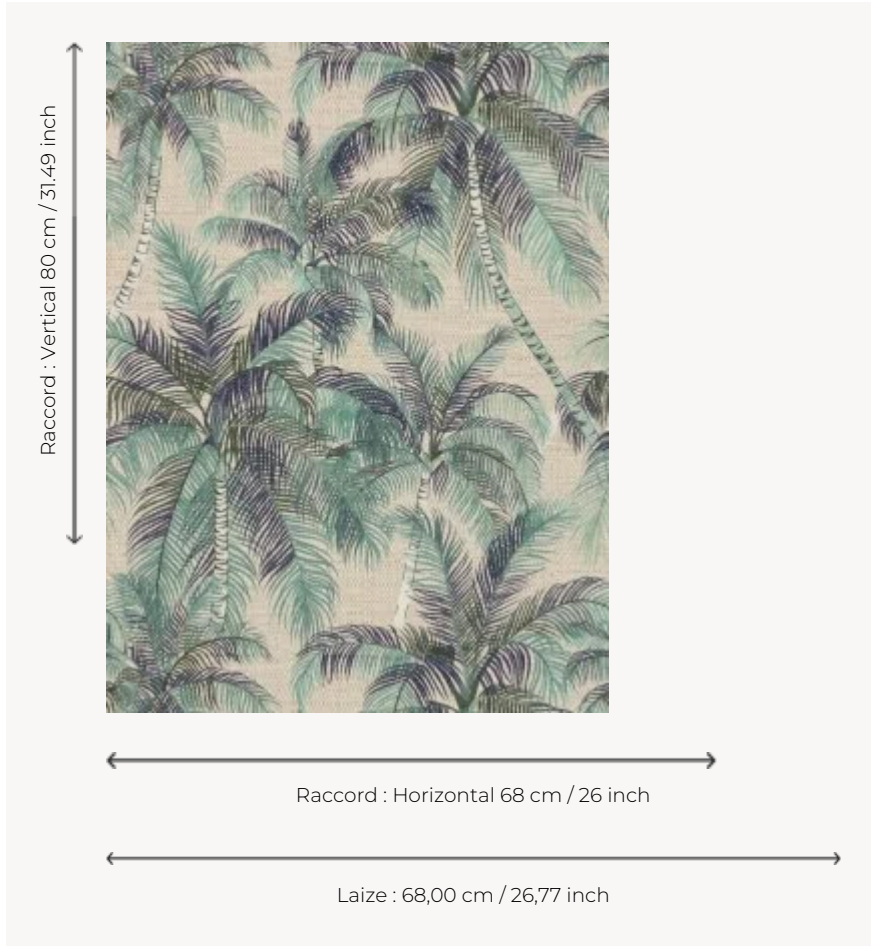

FP565003 TAMPA

In remembrance of a trip to Florida, these green palm trees from Tampa dance on the wall. The wallpaper is printed on embossed vinyl with a braided artisanal look and has a matte or iridescent finish.

FP565003 - Caraibes

Pierre Frey

TYPE	Small width printed wallpapers - Vinyls
SALES UNIT	Available per roll of 10,00 mts
BACKING	NON WOVEN
COMPOSITION	100 % Vinyl
WIDTH	68 cm / 26,77 inch
REPEAT	H: 68 cm - 26,00 inch V: 80 cm - 31,49 inch Straight repeat
WEIGHT	460 gr / m ²
CARE	 
TRIMMING	Trimmed
HANGING/REMOVING	Paste the wall Strippable
CERTIFICATIONS	EUROCLASS B-s2,d0 ASTM E84 Class A
NOTES	Good lightfastness Flame retardant backing Stain and impact resistant
BOOK	F9979PPFREY18