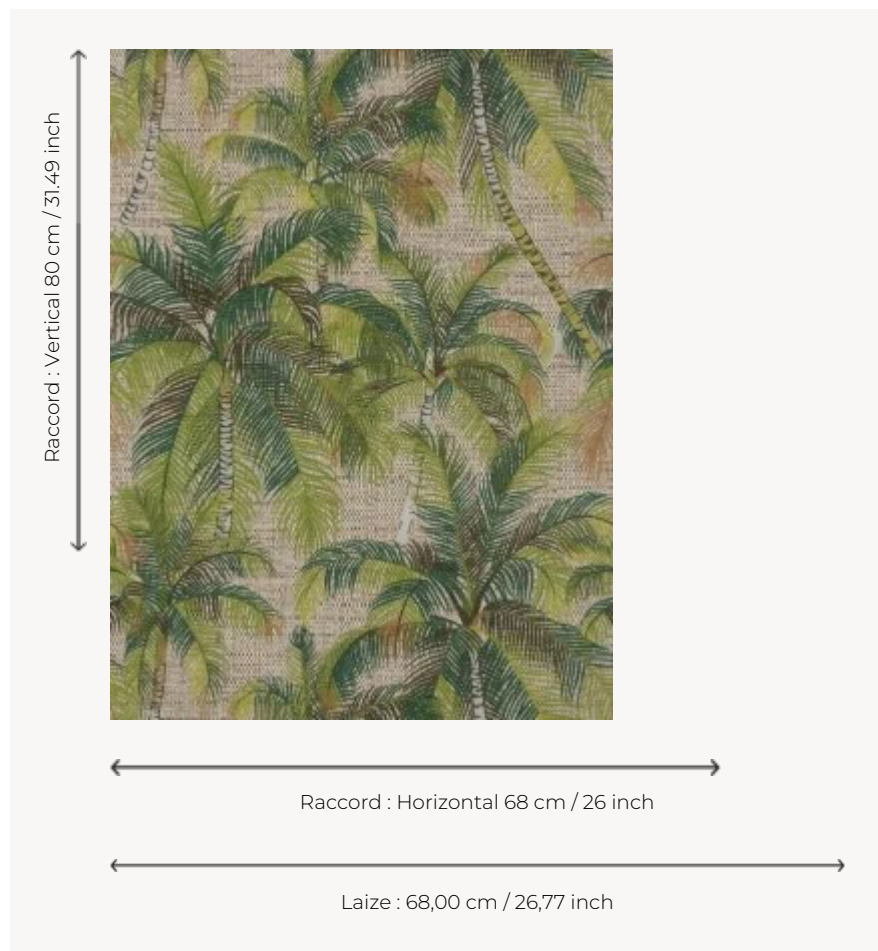

FP565004 TAMPA

In remembrance of a trip to Florida, these green palm trees from Tampa dance on the wall. The wallpaper is printed on embossed vinyl with a braided artisanal look and has a matte or iridescent finish.

FP565004 - Jungle

Pierre Frey

TYPE	Small width printed wallpapers - Vinyls
SALES UNIT	Available per roll of 10,00 mts
BACKING	NON WOVEN
COMPOSITION	100 % Vinyl
WIDTH	68 cm / 26,77 inch
REPEAT	H: 68 cm - 26,00 inch V: 80 cm - 31,49 inch Straight repeat
WEIGHT	460 gr / m ²
CARE	
TRIMMING	Trimmed
HANGING/REMOVING	Paste the wall Strippable
CERTIFICATIONS	EUROCLASS B-s2,d0 ASTM E84 Class A
NOTES	Good lightfastness Flame retardant backing Stain and impact resistant
BOOK	F9979PPFREY18