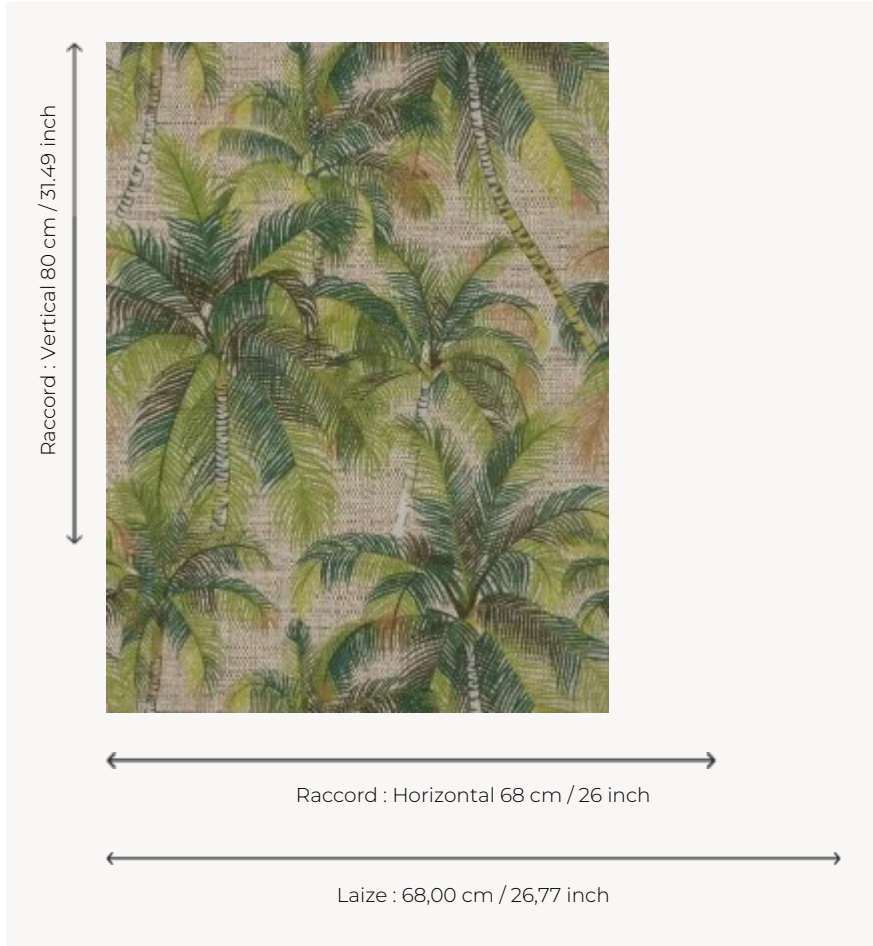

## FP565004 TAMPA

In remembrance of a trip to Florida, these green palm trees from Tampa dance on the wall. The wallpaper is printed on embossed vinyl with a braided artisanal look and has a matte or iridescent finish.

### FP565004 - Jungle

### Pierre Frey

<b>TYPE</b>	Small width printed wallpapers - Vinyls
<b>SALES UNIT</b>	Available per roll of 10,00 mts
<b>BACKING</b>	NON WOVEN
<b>COMPOSITION</b>	100 % Vinyl
<b>WIDTH</b>	68 cm / 26,77 inch
<b>REPEAT</b>	H: 68 cm - 26,00 inch V: 80 cm - 31,49 inch Straight repeat
<b>WEIGHT</b>	460 gr / m <sup>2</sup>
<b>CARE</b>	
<b>TRIMMING</b>	Trimmed
<b>HANGING/REMOVING</b>	Paste the wall Strippable
<b>CERTIFICATIONS</b>	EUROCLASS B-s2,d0 ASTM E84 Class A
<b>NOTES</b>	Good lightfastness Flame retardant backing Stain and impact resistant
<b>BOOK</b>	F9979PPFREY18