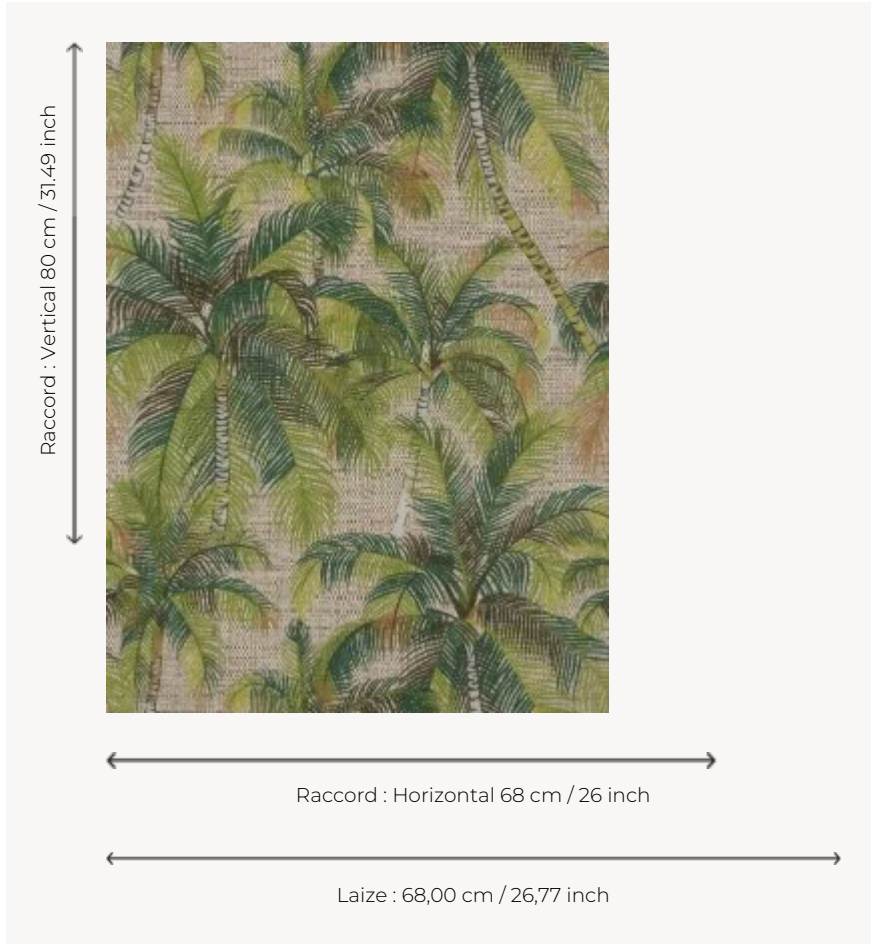

FP565004 TAMPA

In remembrance of a trip to Florida, these green palm trees from Tampa dance on the wall. The wallpaper is printed on embossed vinyl with a braided artisanal look and has a matte or iridescent finish.

FP565004 - Jungle

Pierre Frey

TYPE	Small width printed wallpapers - Vinyls
SALES UNIT	Available per roll of 10,00 mts
BACKING	NON WOVEN
COMPOSITION	100 % Vinyl
WIDTH	68 cm / 26,77 inch
REPEAT	H: 68 cm - 26,00 inch V: 80 cm - 31,49 inch Straight repeat
WEIGHT	460 gr / m ²
CARE	 
TRIMMING	Trimmed
HANGING/REMOVING	Paste the wall Strippable
CERTIFICATIONS	EUROCLASS B-s2,d0 ASTM E84 Class A
NOTES	Good lightfastness Flame retardant backing Stain and impact resistant
BOOK	F9979PPFREY18