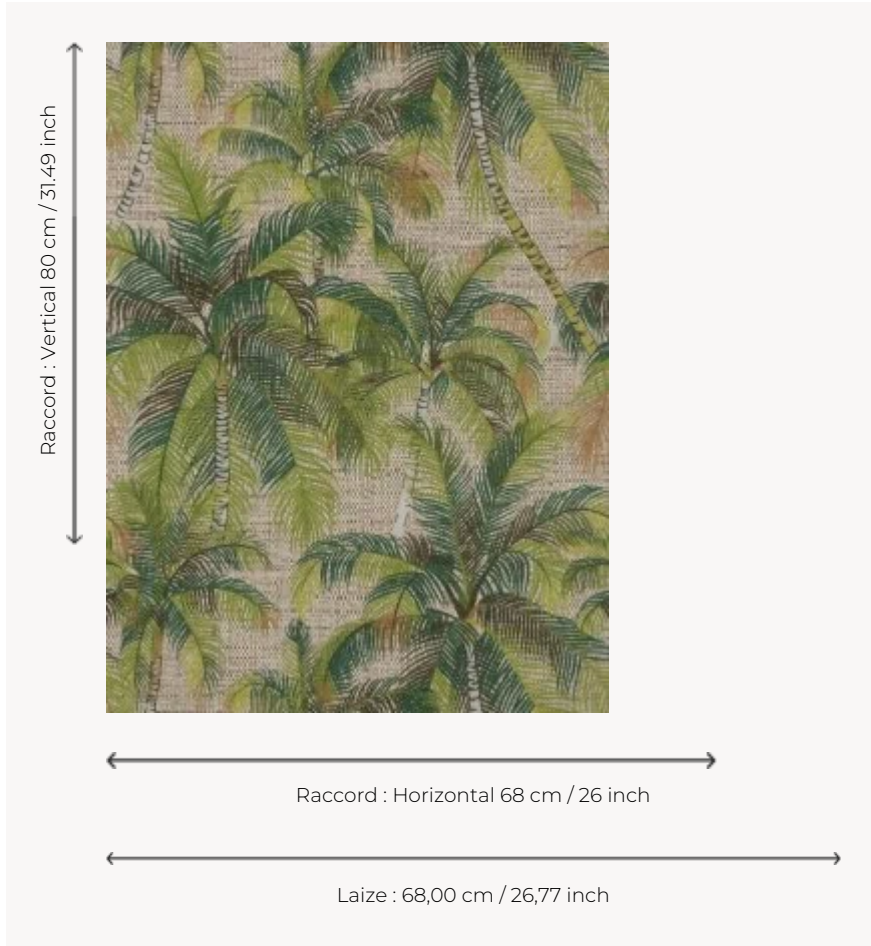

## FP565004 TAMPA

In remembrance of a trip to Florida, these green palm trees from Tampa dance on the wall. The wallpaper is printed on embossed vinyl with a braided artisanal look and has a matte or iridescent finish.

### FP565004 - Jungle

### Pierre Frey

<b>TYPE</b>	Small width printed wallpapers - Vinyls
<b>SALES UNIT</b>	Available per roll of 10,00 mts
<b>BACKING</b>	NON WOVEN
<b>COMPOSITION</b>	100 % Vinyl
<b>WIDTH</b>	68 cm / 26,77 inch
<b>REPEAT</b>	H: 68 cm - 26,00 inch V: 80 cm - 31,49 inch Straight repeat
<b>WEIGHT</b>	460 gr / m <sup>2</sup>
<b>CARE</b>	 
<b>TRIMMING</b>	Trimmed
<b>HANGING/REMOVING</b>	Paste the wall Strippable
<b>CERTIFICATIONS</b>	EUROCLASS B-s2,d0 ASTM E84 Class A
<b>NOTES</b>	Good lightfastness Flame retardant backing Stain and impact resistant