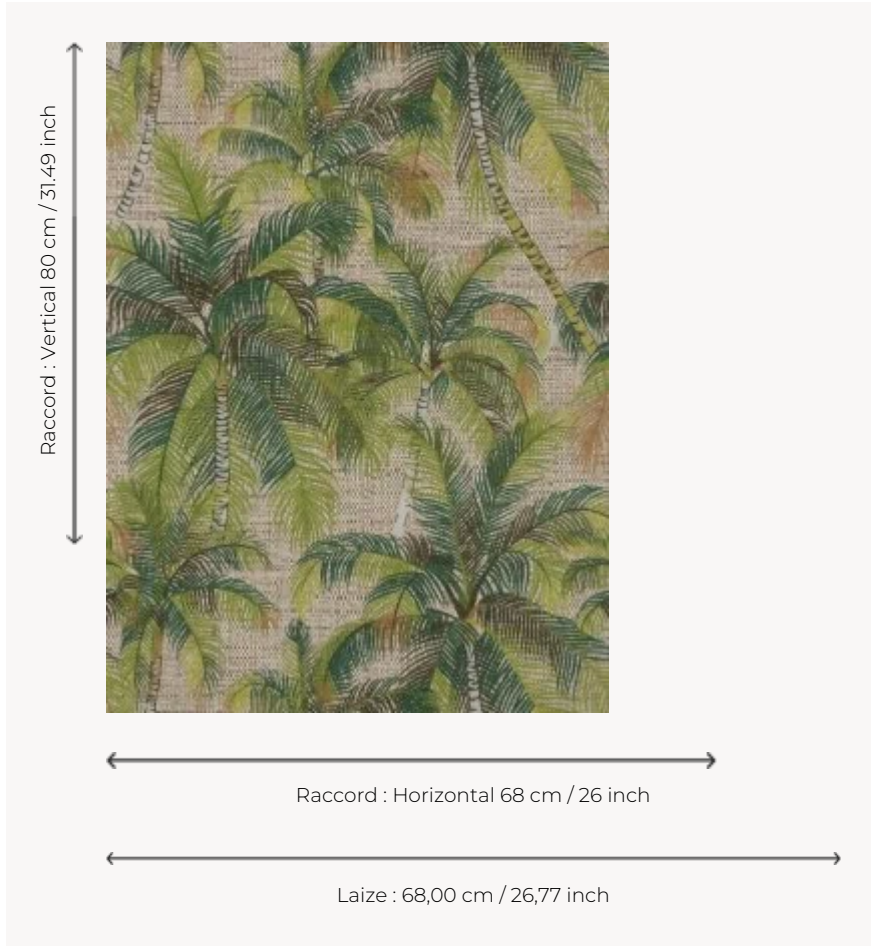

FP565004 TAMPA

In remembrance of a trip to Florida, these green palm trees from Tampa dance on the wall. The wallpaper is printed on embossed vinyl with a braided artisanal look and has a matte or iridescent finish.

FP565004 - Jungle

Pierre Frey

TYPE	Small width printed wallpapers - Vinyls
SALES UNIT	Available per roll of 10,00 mts
BACKING	NON WOVEN
COMPOSITION	100 % Vinyl
WIDTH	68 cm / 26,77 inch
REPEAT	H: 68 cm - 26,00 inch V: 80 cm - 31,49 inch Straight repeat
WEIGHT	460 gr / m ²
CARE	 
TRIMMING	Trimmed
HANGING/REMOVING	Paste the wall Strippable
CERTIFICATIONS	EUROCLASS B-s2,d0 ASTM E84 Class A
NOTES	Good lightfastness Flame retardant backing Stain and impact resistant
BOOK	F9979PPFREY18

5 Colors

FP565001
Palmeraie

FP565002
Argile

FP565003
Caraïbes

FP565004
Jungle

FP565005