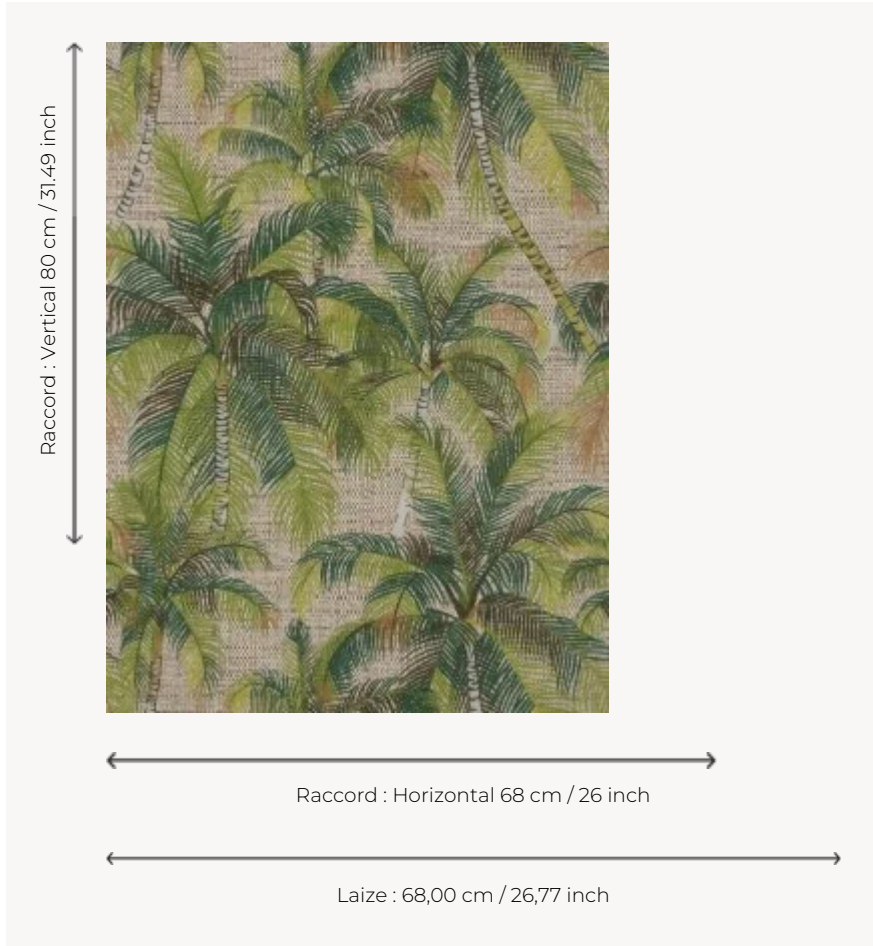

## FP565004 TAMPA

In remembrance of a trip to Florida, these green palm trees from Tampa dance on the wall. The wallpaper is printed on embossed vinyl with a braided artisanal look and has a matte or iridescent finish.

### FP565004 - Jungle

### Pierre Frey

<b>TYPE</b>	Small width printed wallpapers - Vinyls
<b>SALES UNIT</b>	Available per roll of 10,00 mts
<b>BACKING</b>	NON WOVEN
<b>COMPOSITION</b>	100 % Vinyl
<b>WIDTH</b>	68 cm / 26,77 inch
<b>REPEAT</b>	H: 68 cm - 26,00 inch V: 80 cm - 31,49 inch Straight repeat
<b>WEIGHT</b>	460 gr / m <sup>2</sup>
<b>CARE</b>	
<b>TRIMMING</b>	Trimmed
<b>HANGING/REMOVING</b>	Paste the wall Strippable
<b>CERTIFICATIONS</b>	EUROCLASS B-s2,d0 ASTM E84 Class A
<b>NOTES</b>	Good lightfastness Flame retardant backing Stain and impact resistant
<b>BOOK</b>	F9979PPFREY18