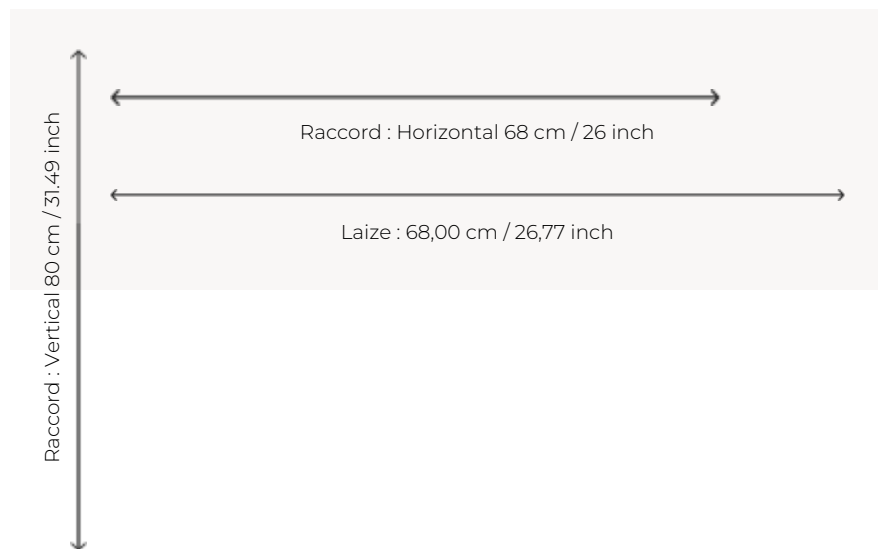

FP565005 -

Pierre Frey

TYPE	Small width printed wallpapers - Vinyls
SALES UNIT	Available per roll of 10,00 mts
BACKING	NON WOVEN
COMPOSITION	100 % Vinyl
WIDTH	68 cm / 26,77 inch
REPEAT	H: 68 cm - 26,00 inch V: 80 cm - 31,49 inch Straight repeat
WEIGHT	460 gr / m ²
CARE	
TRIMMING	Trimmed
HANGING/REMOVING	Paste the wall Strippable
CERTIFICATIONS	EUROCLASS B-s2,d0 ASTM E84 Class A
NOTES	Good lightfastness Flame retardant backing Stain and impact resistant
BOOK	F9979PPFREY18