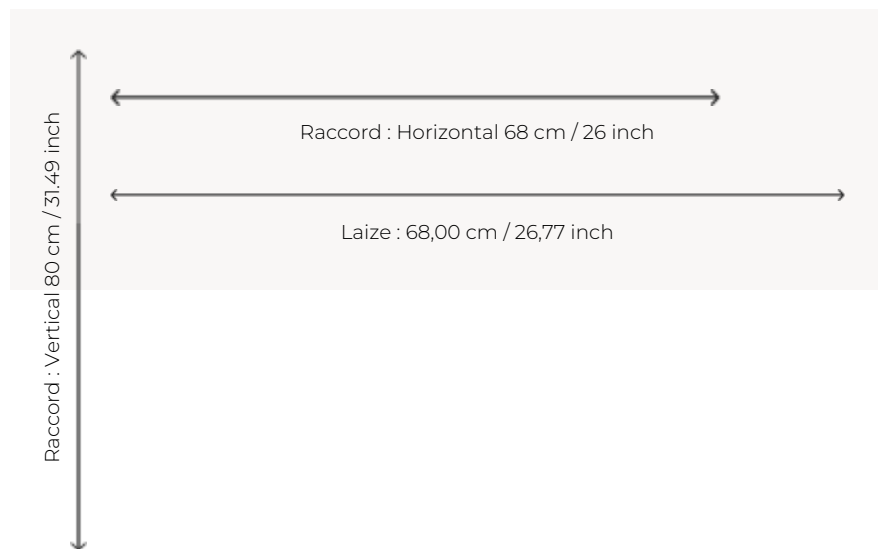

## Pierre Frey

|                         |  |
|-------------------------|--|
| <b>TYPE</b>             | Small width printed wallpapers - Vinyls  |
| <b>SALES UNIT</b>       | Available per roll of 10,00 mts  |
| <b>BACKING</b>          | NON WOVEN  |
| <b>COMPOSITION</b>      | 100 % Vinyl  |
| <b>WIDTH</b>            | 68 cm / 26,77 inch   |
| <b>REPEAT</b>           | H: 68 cm - 26,00 inch<br>V: 80 cm - 31,49 inch<br>Straight repeat                    |
| <b>WEIGHT</b>           | 460 gr / m <sup>2</sup>  |
| <b>CARE</b>             |  |
| <b>TRIMMING</b>         | Trimmed  |
| <b>HANGING/REMOVING</b> | Paste the wall<br>Strippable   |
| <b>CERTIFICATIONS</b>   | EUROCLASS B-s2,d0<br>ASTM E84 Class A  |
| <b>NOTES</b>            | Good lightfastness<br>Flame retardant backing<br>Stain and impact resistant          |