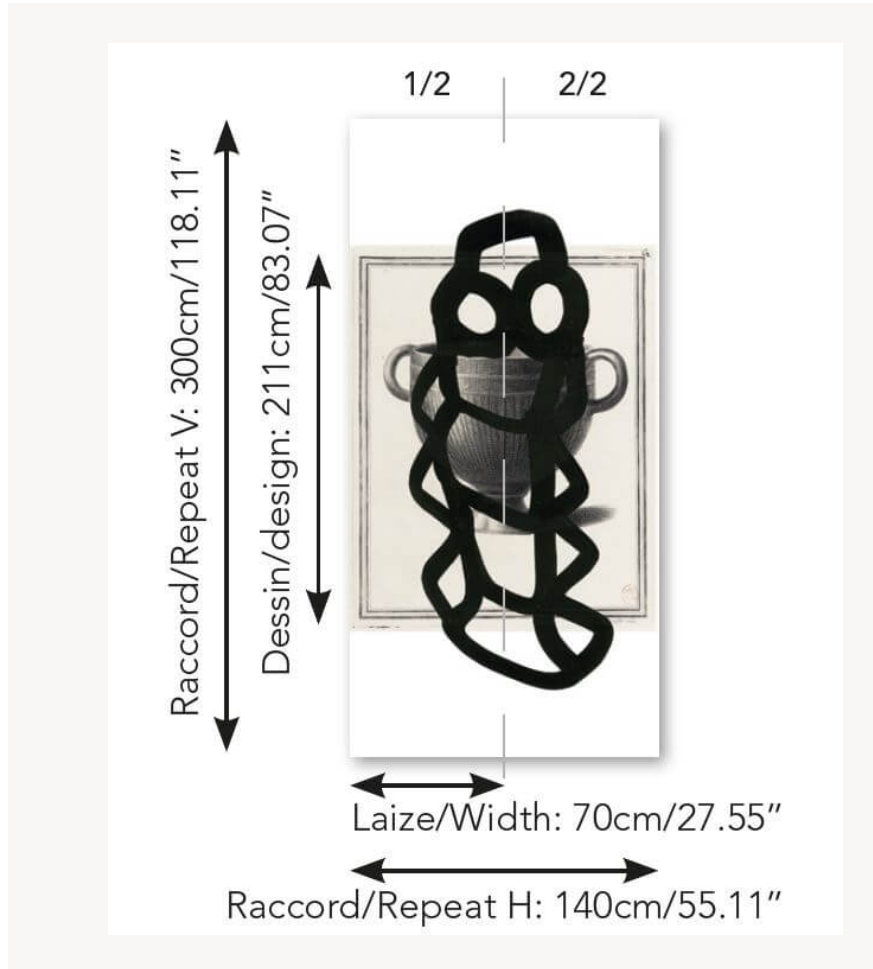

FP571001 AMPHORE 01

An admirer of classical culture, Christian Astuguevieille likes to toy with history. For this panorama, he made a freehand drawing of imaginary motifs from 18th century engravings taken from a collection called 'Antiquités étrusques, grecques et romaines tirées du cabinet de M. Hamilton' (Etruscan, Greek and Roman Antiquities from the Cabinet of M. Hamilton), which is conserved in the French National Library. The artist focuses on playing with codes and epochs.

FP571001 - Encre

Pierre Frey

TYPE	Small width printed wallpapers - Panoramic wallpapers
ARTIST	Christian Astuguevieille
SALES UNIT	Available per panel
BACKING	NON WOVEN
COMPOSITION	-
WIDTH	70 cm / 27,55 inch
REPEAT	H: 140 cm - 55,00 inch V: 300 cm - 118,11 inch Straight repeat
WEIGHT	135 gr / m²
CARE	
TRIMMING	Trimmed
HANGING/REMOVING	Paste the wall Strippable
CERTIFICATIONS	EUROCLASS B-s1,d0 ASTM E84 Class A
NOTES	Good lightfastness Flame retardant backing Sold as a complete artwork
INFORMATION	1 roll = 2 panels