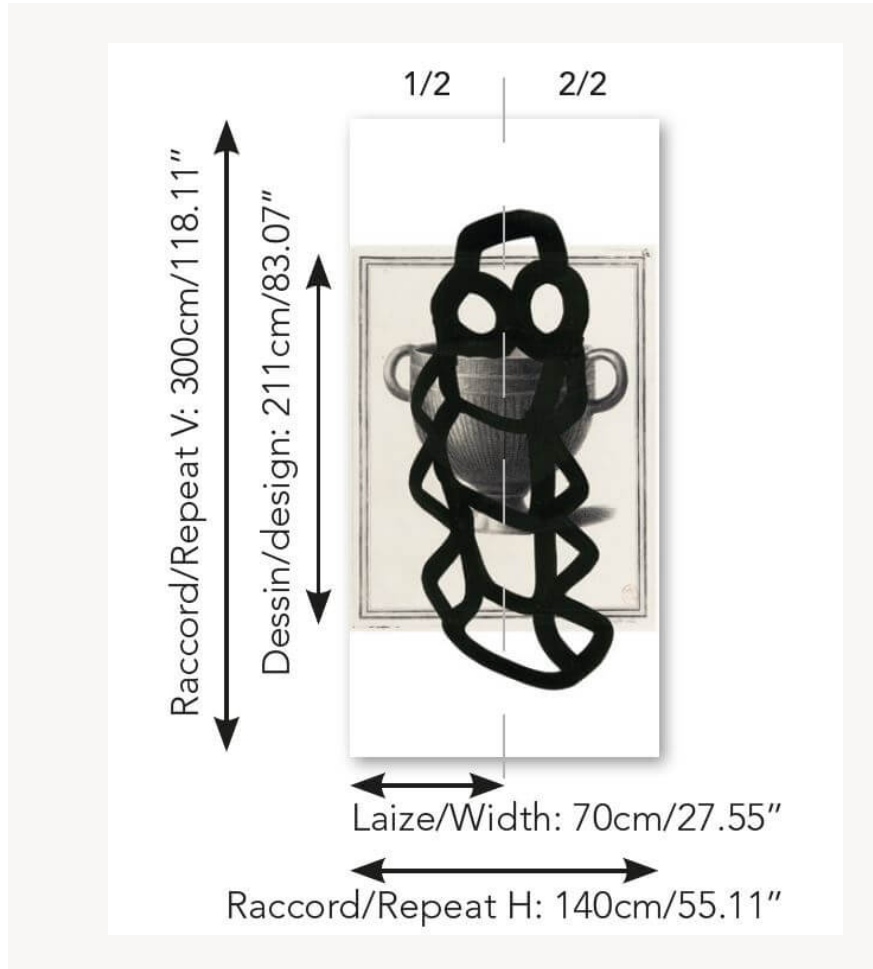

FP571001 AMPHORE 01

An admirer of classical culture, Christian Astuguevieille likes to toy with history. For this panorama, he made a freehand drawing of imaginary motifs from 18th century engravings taken from a collection called 'Antiquités étrusques, grecques et romaines tirées du cabinet de M. Hamilton' (Etruscan, Greek and Roman Antiquities from the Cabinet of M. Hamilton), which is conserved in the French National Library. The artist focuses on playing with codes and epochs.

FP571001 - Encre

Pierre Frey

TYPE	Small width printed wallpapers - Panoramic wallpapers
ARTIST	Christian Astuguevieille
SALES UNIT	Available per panel
BACKING	NON WOVEN
COMPOSITION	-
WIDTH	70 cm / 27,55 inch
REPEAT	H: 140 cm - 55,00 inch V: 300 cm - 118,11 inch Straight repeat
WEIGHT	135 gr / m ²
CARE	 
TRIMMING	Trimmed
HANGING/REMOVING	Paste the wall Strippable
CERTIFICATIONS	EUROCLASS B-s1,d0 ASTM E84 Class A
NOTES	Good lightfastness Flame retardant backing Sold as a complete artwork
INFORMATION	1 roll = 2 panels