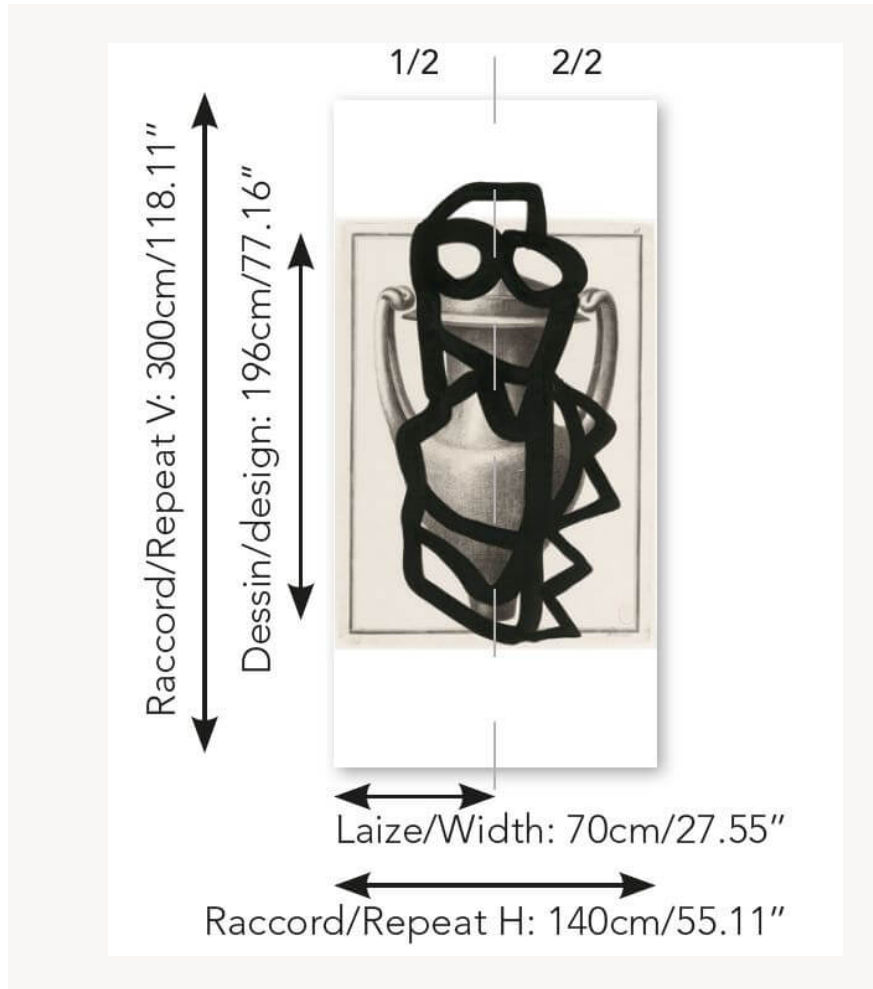

FP572001 AMPHORE 02

An admirer of classical culture, Christian Astuguevieille likes to toy with history. For this panorama, he made a freehand drawing of imaginary motifs from 18th century engravings taken from a collection called 'Antiquités étrusques, grecques et romaines tirées du cabinet de M. Hamilton' (Etruscan, Greek and Roman Antiquities from the Cabinet of M. Hamilton), which is conserved in the French National Library. The artist focuses on playing with codes and epochs.

FP572001 - Encre

Pierre Frey

TYPE	Small width printed wallpapers - Panoramic wallpapers
ARTIST	Christian Astuguevieille
SALES UNIT	Available per panel
BACKING	NON WOVEN
COMPOSITION	100 % Non-woven
WIDTH	70 cm / 27,55 inch
REPEAT	H: 140 cm - 55,00 inch V: 300 cm - 118,11 inch Straight repeat
WEIGHT	135 gr / m ²
CARE	
TRIMMING	Trimmed
HANGING/REMOVING	Paste the wall Strippable
CERTIFICATIONS	EUROCLASS B-s1,d0 ASTM E84 Class A
NOTES	Flame retardant backing Sold as a complete artwork
INFORMATION	1 roll = 2 panels