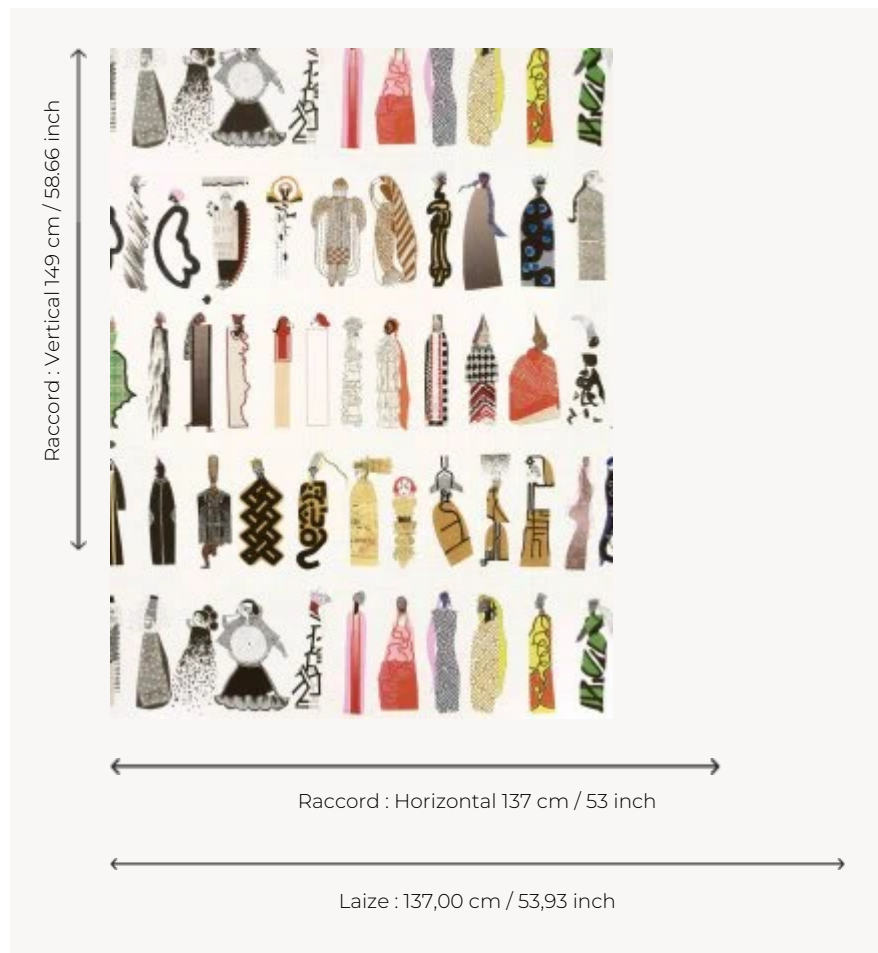

FP573001 BEAU MONDE

A group of people are costumed for a parade in a work composed by Noémie Vallerand and made using various collage and painting techniques.

FP573001 - Multicolore

Pierre Frey

TYPE	Wide width printed wallpapers
ARTIST	Noémie Vallerand
SALES UNIT	Available per meter/yard
BACKING	NON WOVEN
COMPOSITION	100 % Non-woven
WIDTH	137 cm / 53,93 inch
REPEAT	H: 137 cm - 53,00 inch V: 149 cm - 58,66 inch Half drop repeat
WEIGHT	180 gr / m ²
CARE	
TRIMMING	Pretrimmed
HANGING/REMOVING	Paste the wall Wet removable
CERTIFICATIONS	EUROCLASS B-s1,d0 ASTM E84 Class A
NOTES	Good lightfastness Flame retardant backing
INFORMATION	Use the trim & join marks during installation. Double-cut installation.

1 Colors

FP573001
Multicolore