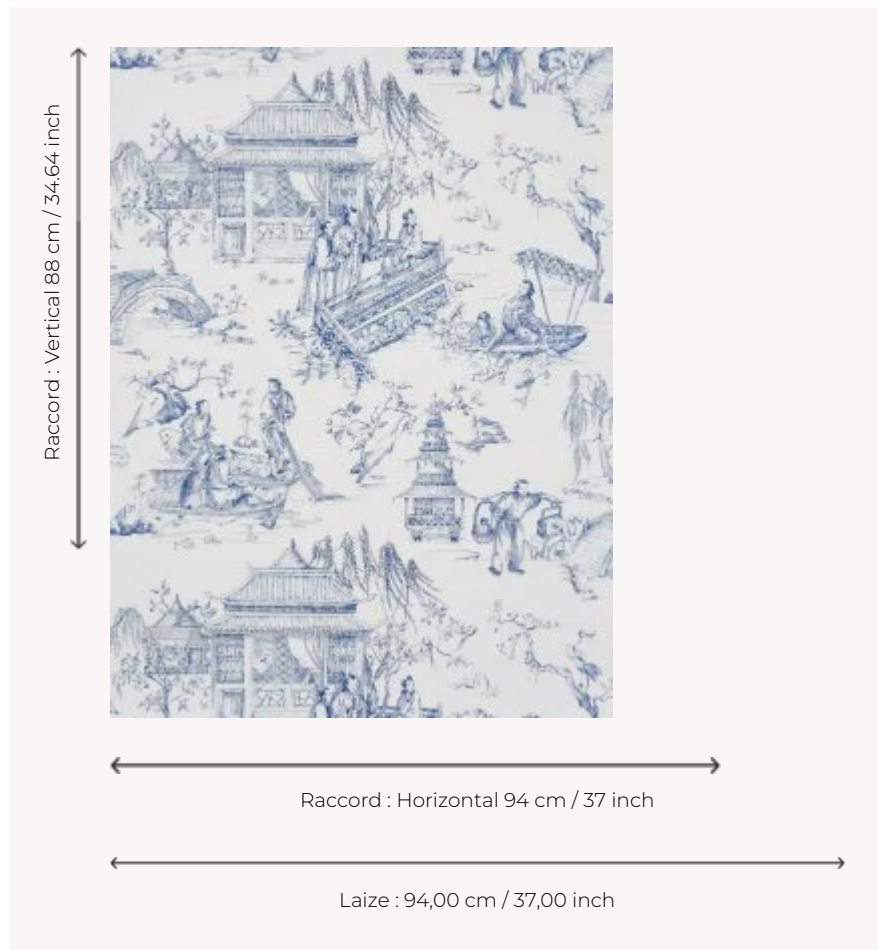

FP581001 LE PRINTEMPS DU MEKONG

Modeled on a Toile de Jouy, this design represents chinoiseries, scenes from daily life on the riverside.

FP581001 - Bleu

Pierre Frey

TYPE Wide width printed wallpapers

SALES UNIT Available per meter/yard

BACKING NON WOVEN

COMPOSITION 100 % Non-woven

WIDTH 94 cm / 37,00 inch

REPEAT H: 94 cm - 37,00 inch
V: 88 cm - 34,64 inch
Half drop repeat

WEIGHT 185 gr / m²

CARE 

TRIMMING Pretrimmed

HANGING/REMOVING Paste the wall
Strippable