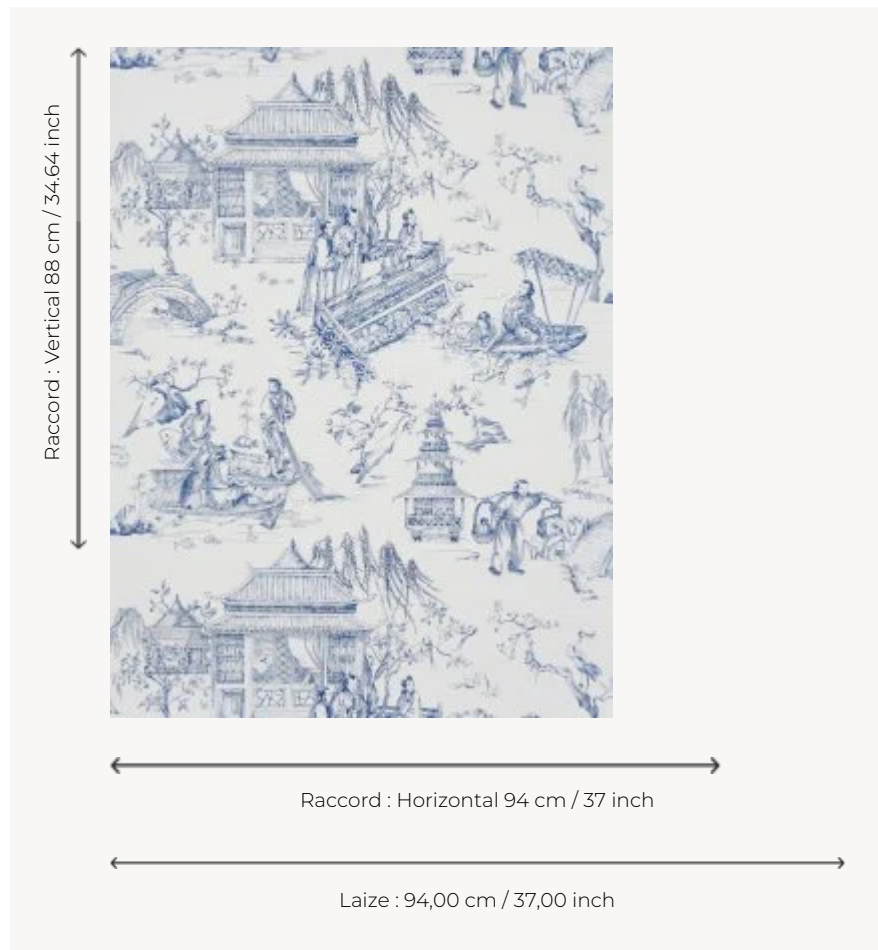

## FP581001 LE PRINTEMPS DU MEKONG

Modeled on a Toile de Jouy, this design represents chinoiseries, scenes from daily life on the riverside.

### FP581001 - Bleu

### Pierre Frey

**TYPE** Wide width printed wallpapers

**SALES UNIT** Available per meter/yard

**BACKING** NON WOVEN

**COMPOSITION** 100 % Non-woven

**WIDTH** 94 cm / 37,00 inch

**REPEAT** H: 94 cm - 37,00 inch  
V: 88 cm - 34,64 inch  
Half drop repeat