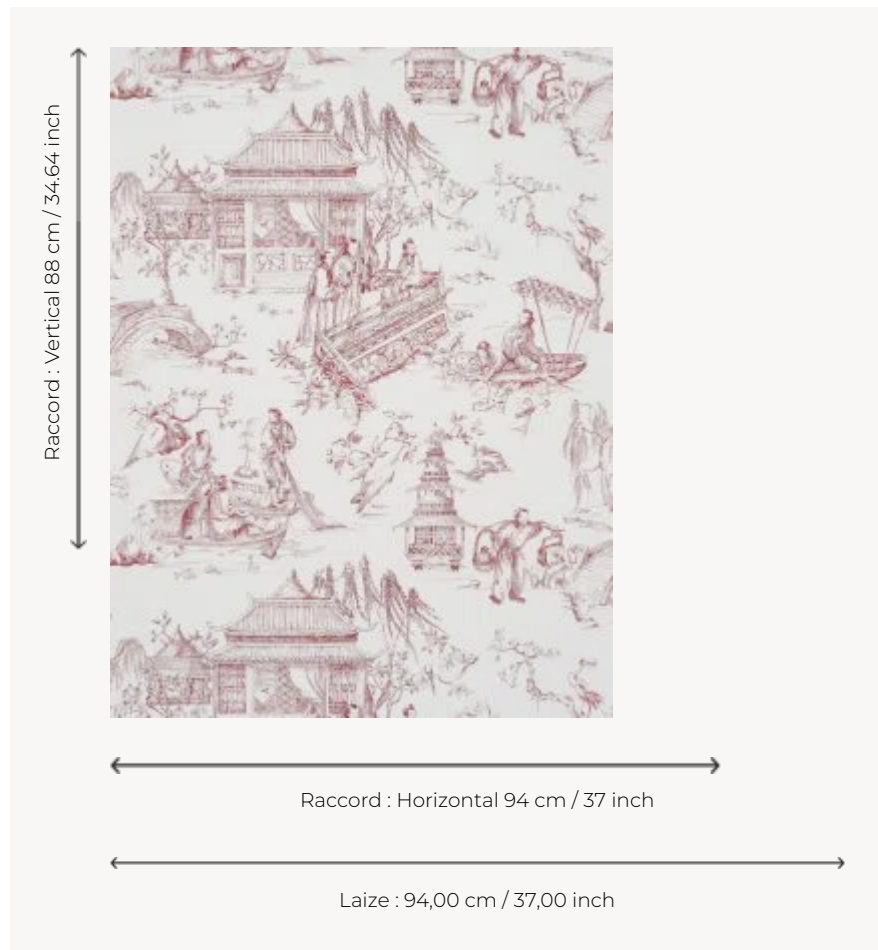

FP581002 LE PRINTEMPS DU MEKONG

Modeled on a Toile de Jouy, this design represents chinoiseries, scenes from daily life on the riverside.

FP581002 - Rouge

Pierre Frey

TYPE Wide width printed wallpapers

SALES UNIT Available per meter/yard

BACKING NON WOVEN

COMPOSITION 100 % Non-woven

WIDTH 94 cm / 37,00 inch

REPEAT H: 94 cm - 37,00 inch
V: 88 cm - 34,64 inch
Half drop repeat

WEIGHT 185 gr / m²

CARE 

TRIMMING Pretrimmed

HANGING/REMOVING Paste the wall
Strippable