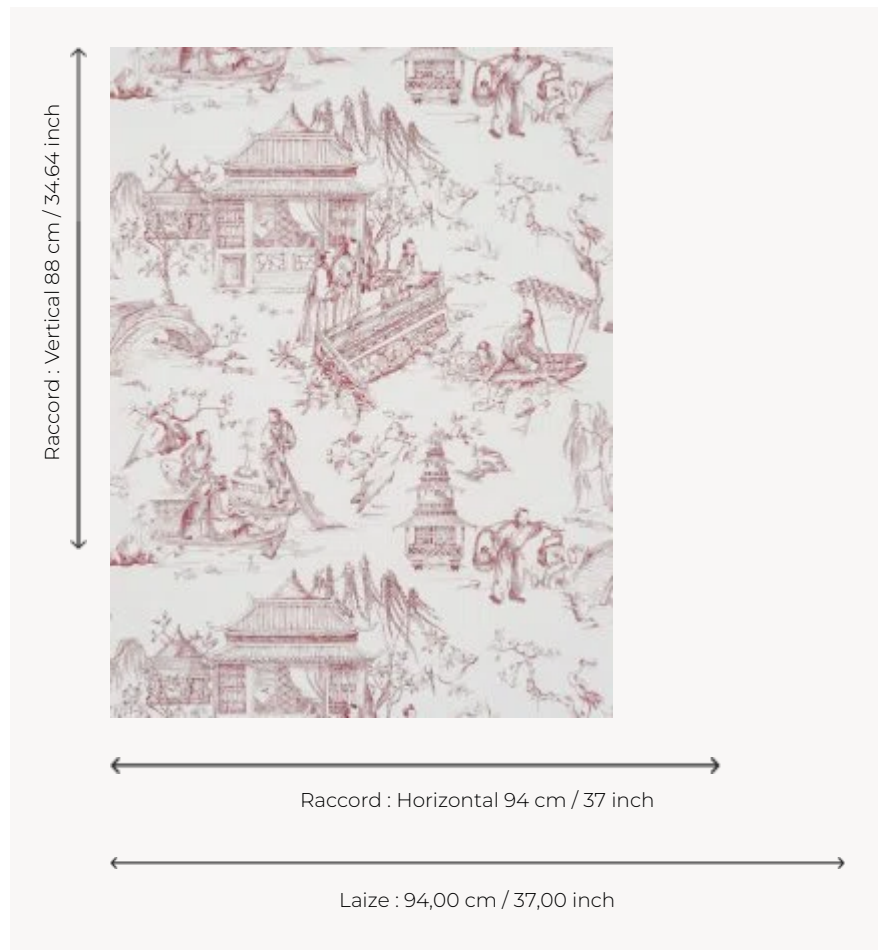

FP581002 LE PRINTEMPS DU MEKONG

Modeled on a Toile de Jouy, this design represents chinoiseries, scenes from daily life on the riverside.

FP581002 - Rouge

Pierre Frey

| | |
|-------------------------|---|
| TYPE | Wide width printed wallpapers |
| SALES UNIT | Available per meter/yard |
| BACKING | NON WOVEN |
| COMPOSITION | 100 % Non-woven |
| WIDTH | 94 cm / 37,00 inch |
| REPEAT | H: 94 cm - 37,00 inch V: 88 cm - 34,64 inch Half drop repeat |
| WEIGHT | 185 gr / m ² |
| CARE | |
| TRIMMING | Pretrimmed |
| HANGING/REMOVING | Paste the wall Strippable |
| CERTIFICATIONS | EUROCLASS B-s1,d0 ASTM E84 Class A |
| NOTES | Good lightfastness Flame retardant backing |
| INFORMATION | Use the trim & join marks during installation. Double-cut installation. |

2 Colors

FP581001
Bleu

FP581002
Rouge