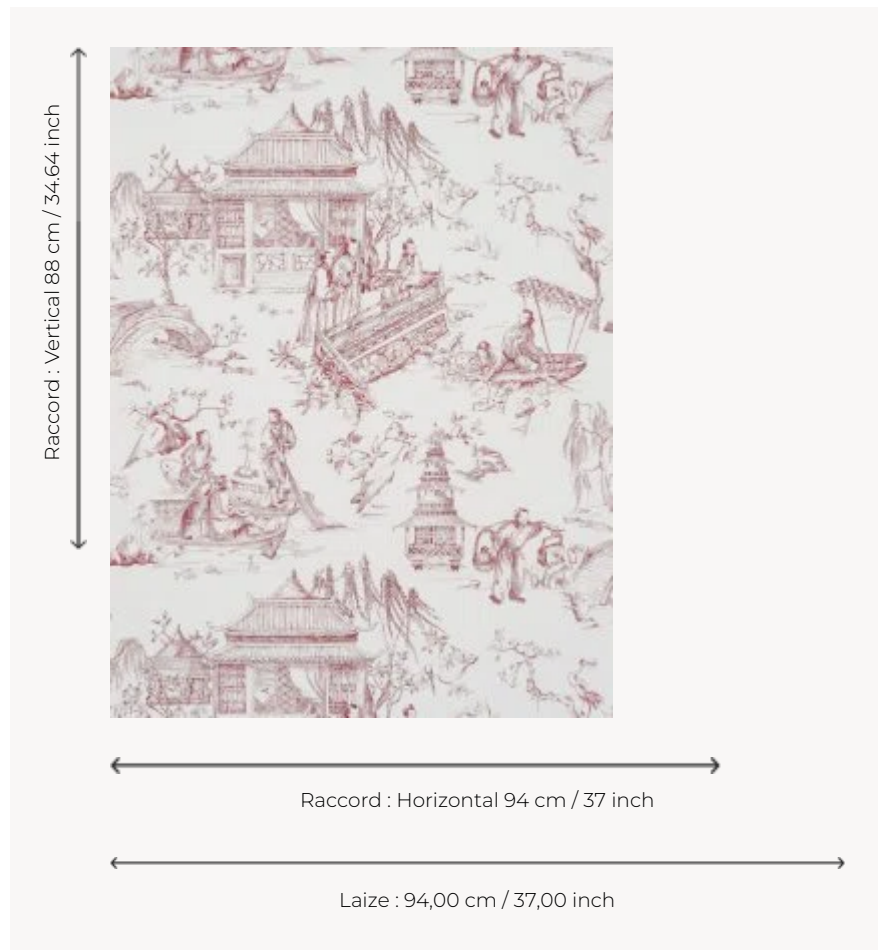

## FP581002 LE PRINTEMPS DU MEKONG

Modeled on a Toile de Jouy, this design represents chinoiseries, scenes from daily life on the riverside.

### Pierre Frey

**TYPE** Wide width printed wallpapers

**SALES UNIT** Available per meter/yard

**BACKING** NON WOVEN

**COMPOSITION** 100 % Non-woven

**WIDTH** 94 cm / 37,00 inch

**REPEAT** H: 94 cm - 37,00 inch  
V: 88 cm - 34,64 inch  
Half drop repeat