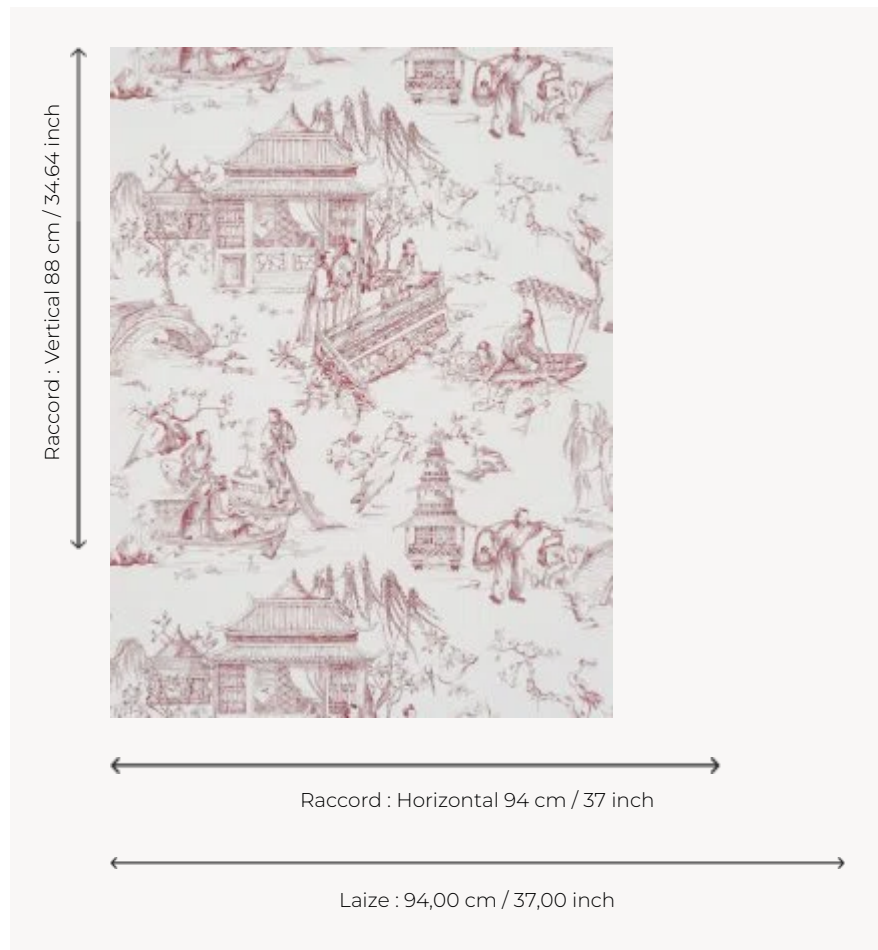

## FP581002 LE PRINTEMPS DU MEKONG

Modeled on a Toile de Jouy, this design represents chinoiseries, scenes from daily life on the riverside.

### FP581002 - Rouge

### Pierre Frey

<b>TYPE</b>	Wide width printed wallpapers
<b>SALES UNIT</b>	Available per meter/yard
<b>BACKING</b>	NON WOVEN
<b>COMPOSITION</b>	100 % Non-woven
<b>WIDTH</b>	94 cm / 37,00 inch
<b>REPEAT</b>	H: 94 cm - 37,00 inch V: 88 cm - 34,64 inch Half drop repeat
<b>WEIGHT</b>	185 gr / m <sup>2</sup>
<b>CARE</b>	
<b>TRIMMING</b>	Pretrimmed
<b>HANGING/REMOVING</b>	Paste the wall Strippable
<b>CERTIFICATIONS</b>	EUROCLASS B-s1,d0 ASTM E84 Class A
<b>NOTES</b>	Good lightfastness Flame retardant backing
<b>INFORMATION</b>	Use the trim & join marks during installation. Double-cut installation.