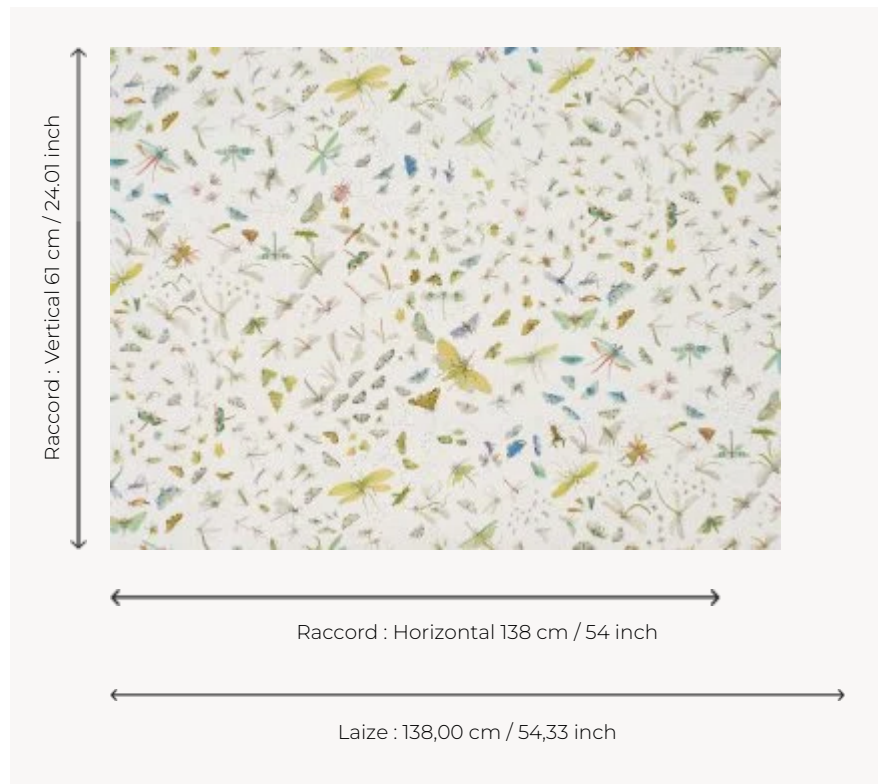

# FP583001 LA SERRE AUX PAPILLONS

A flight of light, realistic butterflies and insects in delicate shades.

## FP583001 - Printemps

## Pierre Frey

<b>TYPE</b>	Wide width printed wallpapers
<b>SALES UNIT</b>	Available per meter/yard
<b>BACKING</b>	NON WOVEN
<b>COMPOSITION</b>	100 % Non-woven
<b>WIDTH</b>	138 cm / 54,33 inch
<b>REPEAT</b>	H: 138 cm - 54,00 inch V: 61 cm - 24,01 inch Straight repeat
<b>WEIGHT</b>	180 gr / m <sup>2</sup>
<b>CARE</b>	
<b>TRIMMING</b>	Pretrimmed
<b>HANGING/REMOVING</b>	Paste the wall Wet removable
<b>CERTIFICATIONS</b>	EUROCLASS B-s1,d0 ASTM E84 Class A
<b>NOTES</b>	Flame retardant backing
<b>INFORMATION</b>	Use the trim & join marks during installation. Double-cut installation.