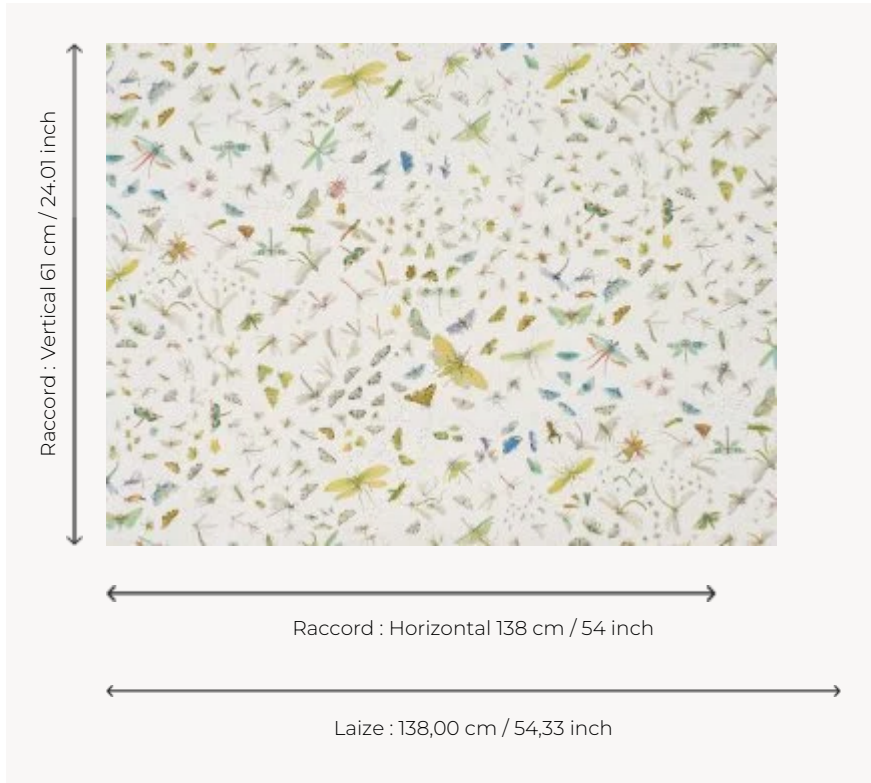

FP583001 LA SERRE AUX PAPILLONS

A flight of light, realistic butterflies and insects in delicate shades.

FP583001 - Printemps

Pierre Frey

TYPE	Wide width printed wallpapers
SALES UNIT	Available per meter/yard
BACKING	NON WOVEN
COMPOSITION	100 % Non-woven
WIDTH	138 cm / 54,33 inch
REPEAT	H: 138 cm - 54,00 inch V: 61 cm - 24,01 inch Straight repeat
WEIGHT	180 gr / m ²
CARE	
TRIMMING	Pretrimmed
HANGING/REMOVING	Paste the wall Wet removable
CERTIFICATIONS	EUROCLASS B-s1,d0 ASTM E84 Class A
NOTES	Flame retardant backing
INFORMATION	Use the trim & join marks during installation. Double-cut installation.

1 Colors

FP583001
Printemps