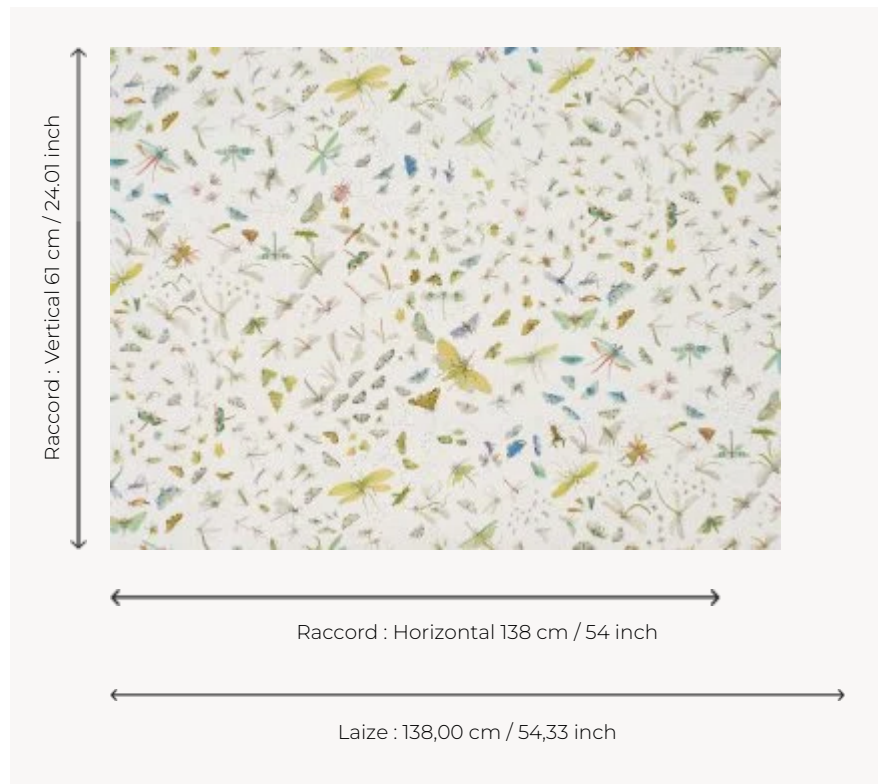

FP583001 LA SERRE AUX PAPILLONS

A flight of light, realistic butterflies and insects in delicate shades.

FP583001 - Printemps

Pierre Frey

TYPE Wide width printed wallpapers

SALES UNIT Available per meter/yard

BACKING NON WOVEN

COMPOSITION 100 % Non-woven

WIDTH 138 cm / 54,33 inch

REPEAT H: 138 cm - 54,00 inch
V: 61 cm - 24,01 inch
Straight repeat

WEIGHT 180 gr / m²

CARE 

TRIMMING Pretrimmed

HANGING/REMOVING Paste the wall
Wet removable