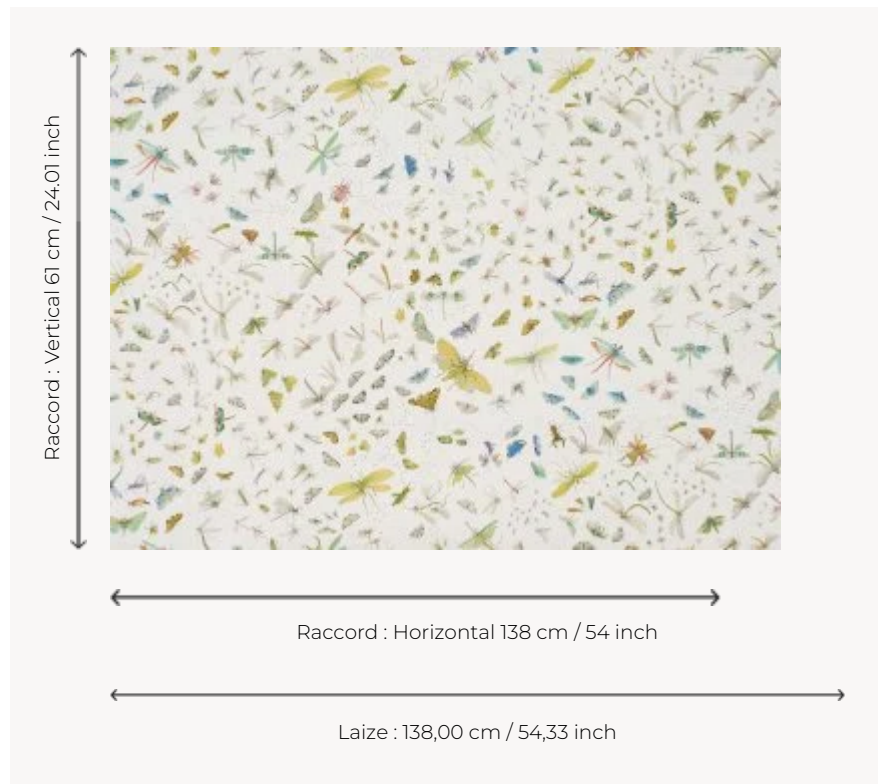

FP583001 LA SERRE AUX PAPILLONS

A flight of light, realistic butterflies and insects in delicate shades.

FP583001 - Printemps

Pierre Frey

TYPE	Wide width printed wallpapers
SALES UNIT	Available per meter/yard
BACKING	NON WOVEN
COMPOSITION	100 % Non-woven
WIDTH	138 cm / 54,33 inch
REPEAT	H: 138 cm - 54,00 inch V: 61 cm - 24,01 inch Straight repeat
WEIGHT	180 gr / m ²
CARE	
TRIMMING	Pretrimmed
HANGING/REMOVING	Paste the wall Wet removable
CERTIFICATIONS	EUROCLASS B-s1,d0 ASTM E84 Class A
NOTES	Flame retardant backing
INFORMATION	Use the trim & join marks during installation. Double-cut installation.

1 Colors

FP583001
Printemps