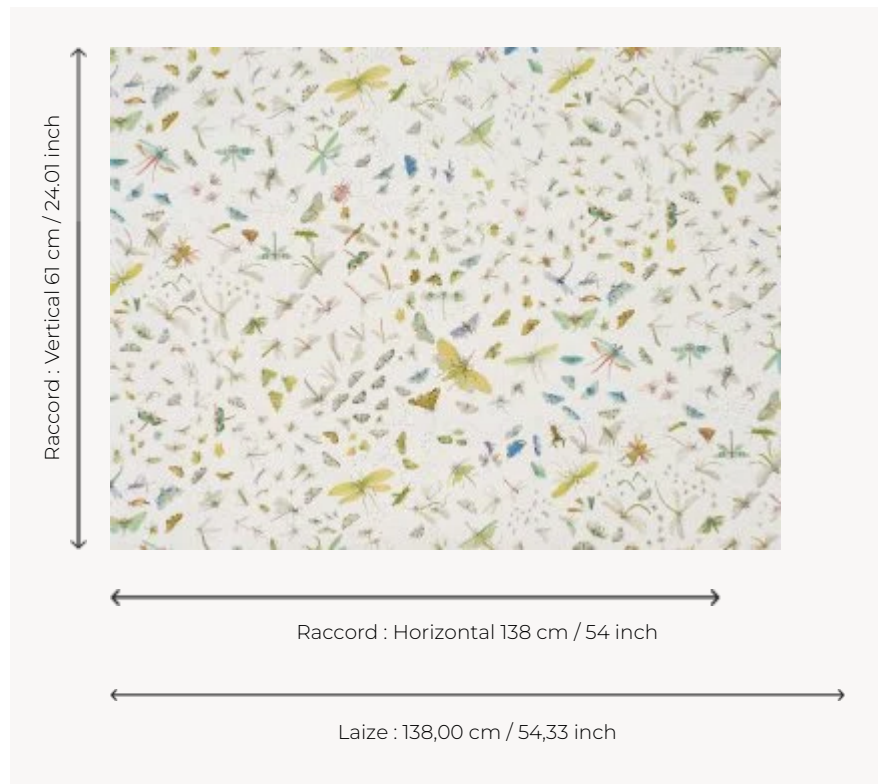

FP583001 LA SERRE AUX PAPILLONS

A flight of light, realistic butterflies and insects in delicate shades.

FP583001 - Printemps

Pierre Frey

TYPE	Wide width printed wallpapers
SALES UNIT	Available per meter/yard
BACKING	NON WOVEN
COMPOSITION	100 % Non-woven
WIDTH	138 cm / 54,33 inch
REPEAT	H: 138 cm - 54,00 inch V: 61 cm - 24,01 inch Straight repeat
WEIGHT	180 gr / m ²
CARE	
TRIMMING	Pretrimmed
HANGING/REMOVING	Paste the wall Wet removable
CERTIFICATIONS	EUROCLASS B-s1,d0 ASTM E84 Class A
NOTES	Flame retardant backing
INFORMATION	Use the trim & join marks during installation. Double-cut installation.

1 Colors

FP583001
Printemps