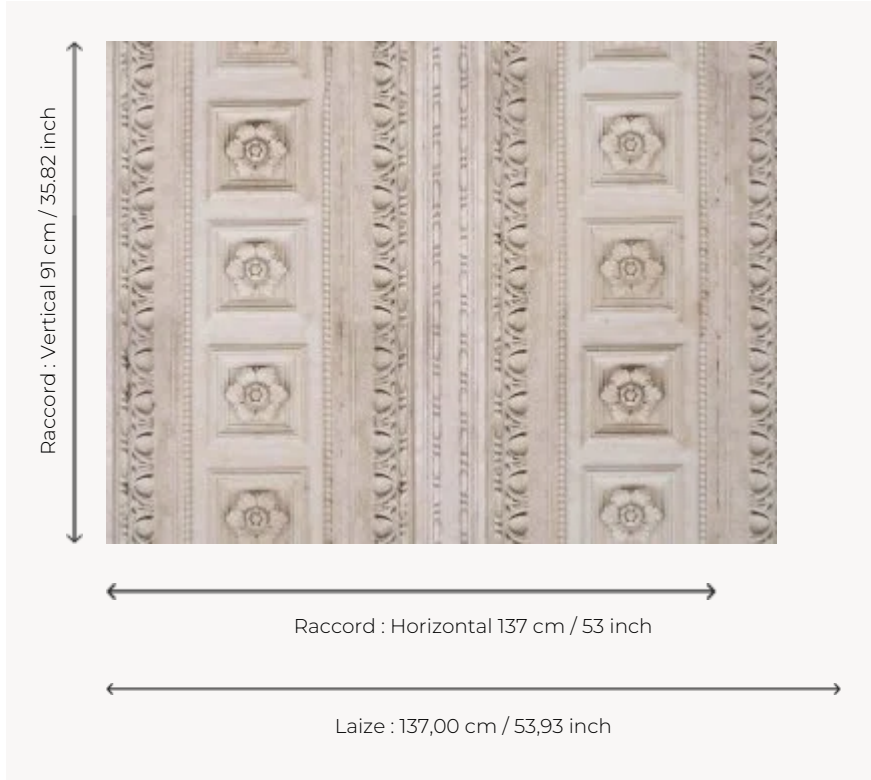

FP584001 CAPITOLE

A contemporary creation in a trompe l'oeil design of old wood paneling, acanthus leaves and egg-and-dart molding that give rhythm to a wall.

FP584001 - Craie

Pierre Frey

| | |
|-------------------------|---|
| TYPE | Wide width printed wallpapers |
| SALES UNIT | Available per meter/yard |
| BACKING | NON WOVEN |
| COMPOSITION | 100 % Non-woven |
| WIDTH | 137 cm / 53,93 inch |
| REPEAT | H: 137 cm - 53,00 inch V: 91 cm - 35,82 inch Straight repeat |
| WEIGHT | 180 gr / m ² |
| CARE |  |
| TRIMMING | Pretrimmed |
| HANGING/REMOVING | Paste the wall Wet removable |
| CERTIFICATIONS | EUROCLASS B-s1,d0 ASTM E84 Class A |
| NOTES | Flame retardant backing |
| INFORMATION | Use the trim & join marks during installation. Double-cut installation. |