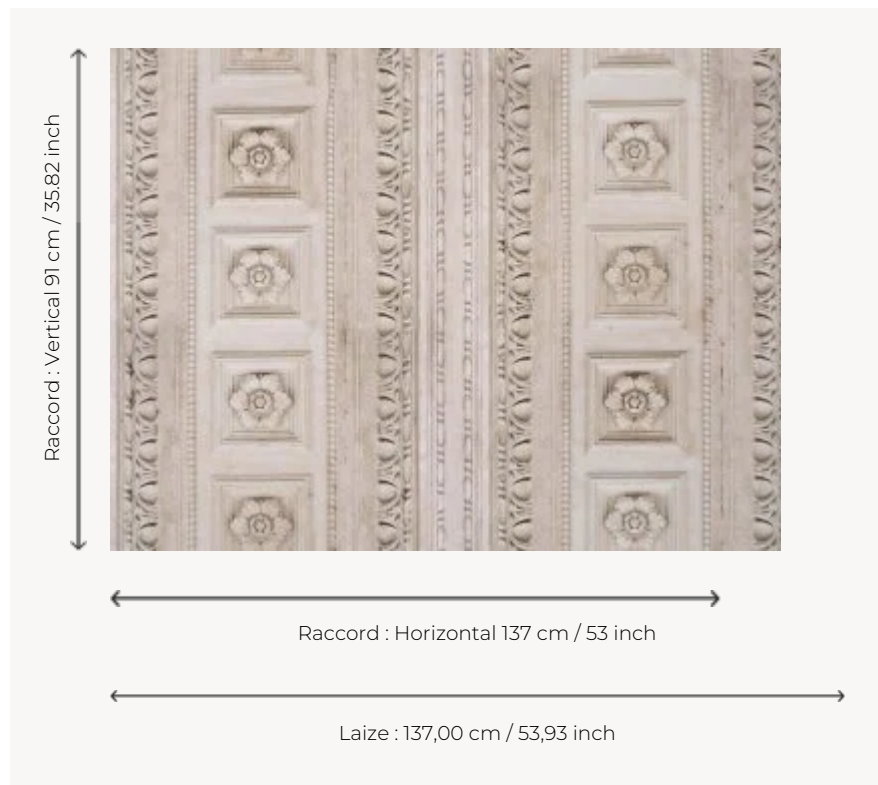

## FP584001 CAPITOLE

A contemporary creation in a trompe l'oeil design of old wood paneling, acanthus leaves and egg-and-dart molding that give rhythm to a wall.

### Pierre Frey

<b>TYPE</b>	Wide width printed wallpapers
<b>SALES UNIT</b>	Available per meter/yard
<b>BACKING</b>	NON WOVEN
<b>COMPOSITION</b>	100 % Non-woven
<b>WIDTH</b>	137 cm / 53,93 inch
<b>REPEAT</b>	H: 137 cm - 53,00 inch V: 91 cm - 35,82 inch Straight repeat
<b>WEIGHT</b>	180 gr / m <sup>2</sup>
<b>CARE</b>	
<b>TRIMMING</b>	Pretrimmed
<b>HANGING/REMOVING</b>	Paste the wall Wet removable
<b>CERTIFICATIONS</b>	EUROCLASS B-s1,d0 ASTM E84 Class A
<b>NOTES</b>	Flame retardant backing
<b>INFORMATION</b>	Use the trim & join marks during installation. Double-cut installation.