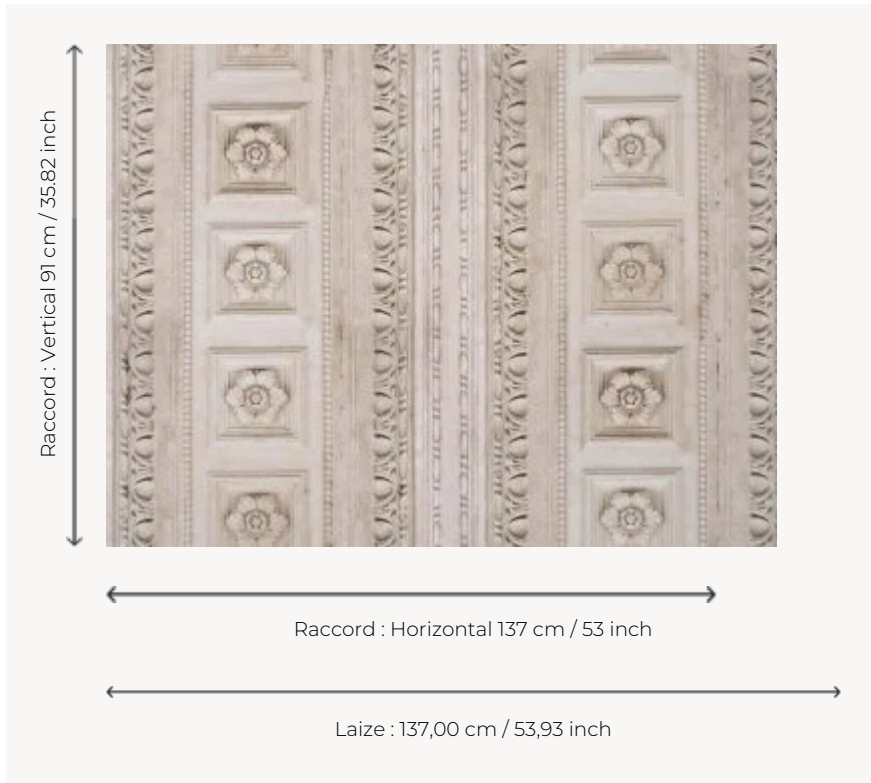

FP584001 CAPITOLE

A contemporary creation in a trompe l'oeil design of old wood paneling, acanthus leaves and egg-and-dart molding that give rhythm to a wall.

FP584001 - Craie

Pierre Frey

TYPE	Wide width printed wallpapers
SALES UNIT	Available per meter/yard
BACKING	NON WOVEN
COMPOSITION	100 % Non-woven
WIDTH	137 cm / 53,93 inch
REPEAT	H: 137 cm - 53,00 inch V: 91 cm - 35,82 inch Straight repeat
WEIGHT	180 gr / m ²
CARE	
TRIMMING	Pretrimmed
HANGING/REMOVING	Paste the wall Wet removable
CERTIFICATIONS	EUROCLASS B-s1,d0 ASTM E84 Class A
NOTES	Flame retardant backing
INFORMATION	Use the trim & join marks during installation. Double-cut installation.