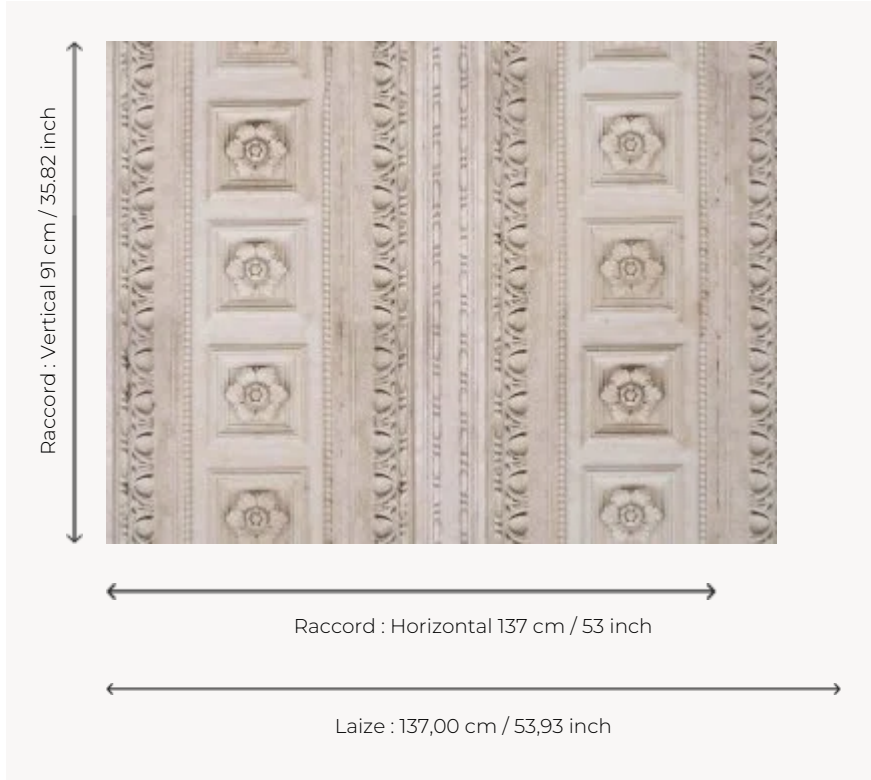

FP584001 CAPITOLE

A contemporary creation in a trompe l'oeil design of old wood paneling, acanthus leaves and egg-and-dart molding that give rhythm to a wall.

FP584001 - Craie

Pierre Frey

TYPE	Wide width printed wallpapers
SALES UNIT	Available per meter/yard
BACKING	NON WOVEN
COMPOSITION	100 % Non-woven
WIDTH	137 cm / 53,93 inch
REPEAT	H: 137 cm - 53,00 inch V: 91 cm - 35,82 inch Straight repeat
WEIGHT	180 gr / m ²
CARE	
TRIMMING	Pretrimmed
HANGING/REMOVING	Paste the wall Wet removable
CERTIFICATIONS	EUROCLASS B-s1,d0 ASTM E84 Class A
NOTES	Flame retardant backing
INFORMATION	Use the trim & join marks during installation. Double-cut installation.