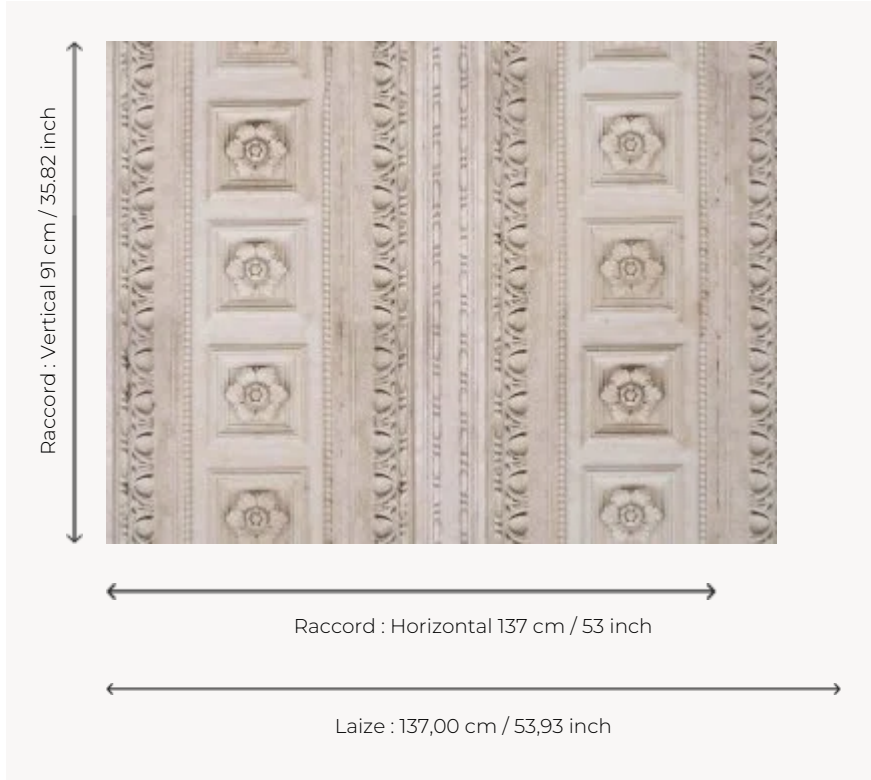

## FP584001 CAPITOLE

A contemporary creation in a trompe l'oeil design of old wood paneling, acanthus leaves and egg-and-dart molding that give rhythm to a wall.

### Pierre Frey

<b>TYPE</b>	Wide width printed wallpapers
<b>SALES UNIT</b>	Available per meter/yard
<b>BACKING</b>	NON WOVEN
<b>COMPOSITION</b>	100 % Non-woven
<b>WIDTH</b>	137 cm / 53,93 inch
<b>REPEAT</b>	H: 137 cm - 53,00 inch V: 91 cm - 35,82 inch Straight repeat
<b>WEIGHT</b>	180 gr / m <sup>2</sup>
<b>CARE</b>	
<b>TRIMMING</b>	Pretrimmed
<b>HANGING/REMOVING</b>	Paste the wall Wet removable
<b>CERTIFICATIONS</b>	EUROCLASS B-s1,d0 ASTM E84 Class A
<b>NOTES</b>	Flame retardant backing
<b>INFORMATION</b>	Use the trim & join marks during installation. Double-cut installation.