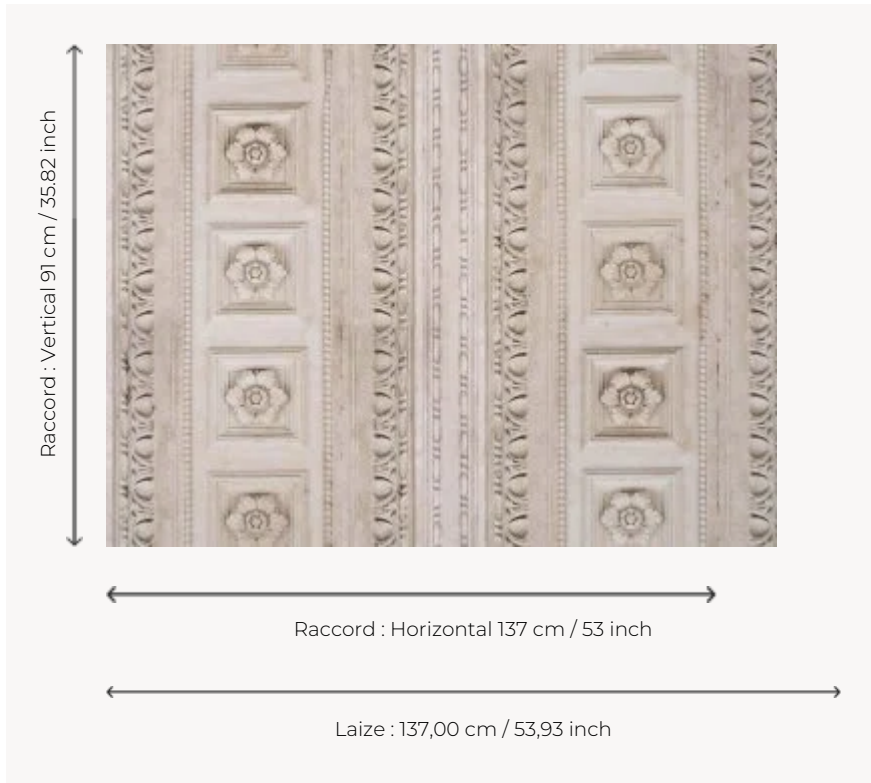

## FP584001 CAPITOLE

A contemporary creation in a trompe l'oeil design of old wood paneling, acanthus leaves and egg-and-dart molding that give rhythm to a wall.

### Pierre Frey

<b>TYPE</b>	Wide width printed wallpapers
<b>SALES UNIT</b>	Available per meter/yard
<b>BACKING</b>	NON WOVEN
<b>COMPOSITION</b>	100 % Non-woven
<b>WIDTH</b>	137 cm / 53,93 inch
<b>REPEAT</b>	H: 137 cm - 53,00 inch V: 91 cm - 35,82 inch Straight repeat
<b>WEIGHT</b>	180 gr / m <sup>2</sup>
<b>CARE</b>	
<b>TRIMMING</b>	Pretrimmed
<b>HANGING/REMOVING</b>	Paste the wall Wet removable
<b>CERTIFICATIONS</b>	EUROCLASS B-s1,d0 ASTM E84 Class A
<b>NOTES</b>	Flame retardant backing
<b>INFORMATION</b>	Use the trim & join marks during installation. Double-cut installation.