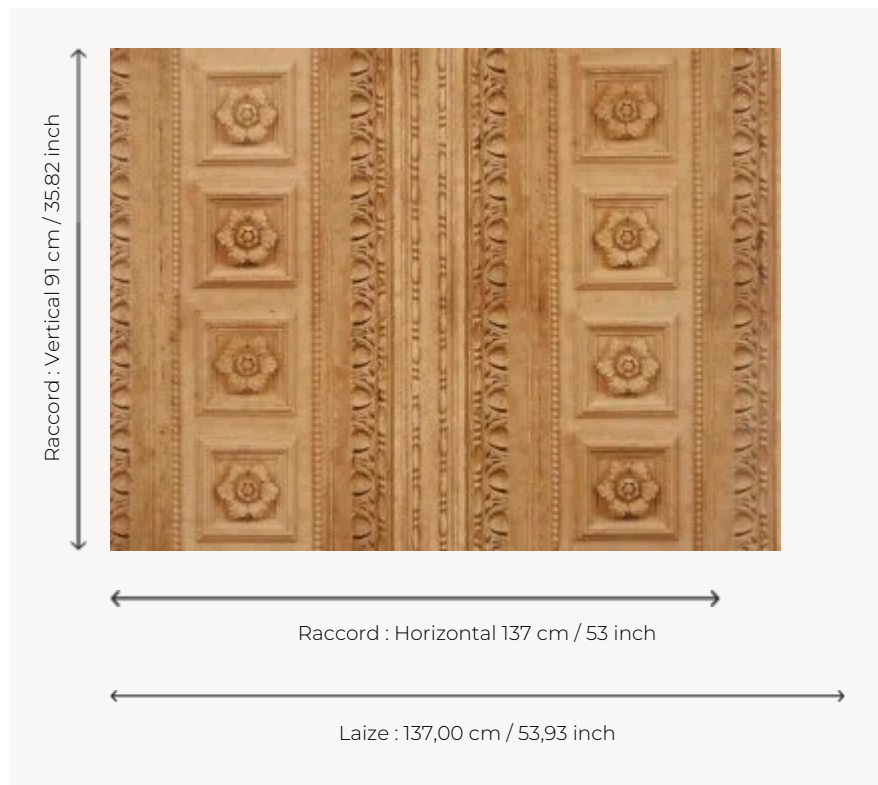

# FP584002 CAPITOLE

A contemporary creation in a trompe l'oeil design of old wood paneling, acanthus leaves and egg-and-dart molding that give rhythm to a wall.

## Pierre Frey

<b>TYPE</b>	Wide width printed wallpapers
<b>SALES UNIT</b>	Available per meter/yard
<b>BACKING</b>	NON WOVEN
<b>COMPOSITION</b>	100 % Non-woven
<b>WIDTH</b>	137 cm / 53,93 inch
<b>REPEAT</b>	H: 137 cm - 53,00 inch V: 91 cm - 35,82 inch Straight repeat
<b>WEIGHT</b>	180 gr / m <sup>2</sup>
<b>CARE</b>	
<b>TRIMMING</b>	Pretrimmed
<b>HANGING/REMOVING</b>	Paste the wall Wet removable
<b>CERTIFICATIONS</b>	EUROCLASS B-s1,d0 ASTM E84 Class A
<b>NOTES</b>	Flame retardant backing
<b>INFORMATION</b>	Use the trim & join marks during installation. Double-cut installation.