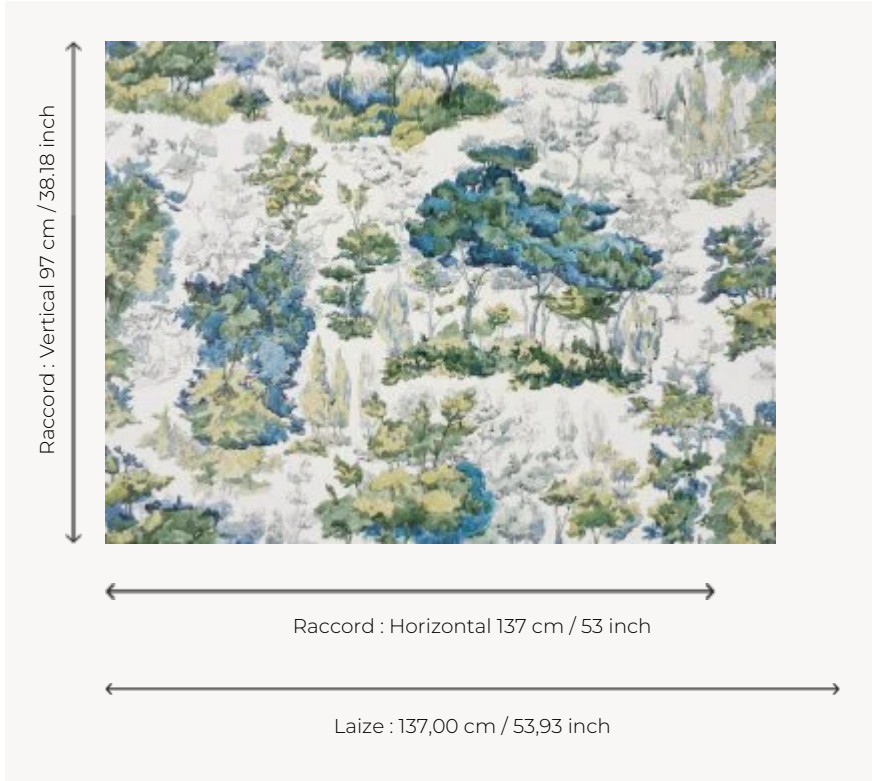

FP585001 BROCELIANDE

Hand-drawn, this watercolor sketch illustrates a dense forest.

FP585001 - Foret

Pierre Frey

| | |
|-------------------------|---|
| TYPE | Wide width printed wallpapers |
| SALES UNIT | Available per meter/yard |
| BACKING | NON WOVEN |
| COMPOSITION | 100 % Non-woven |
| WIDTH | 137 cm / 53,93 inch |
| REPEAT | H: 137 cm - 53,00 inch V: 97 cm - 38,18 inch Half drop repeat |
| WEIGHT | 180 gr / m ² |
| CARE |  |
| TRIMMING | Pretrimmed |
| HANGING/REMOVING | Paste the wall Wet removable |
| CERTIFICATIONS | EUROCLASS B-s1,d0 ASTM E84 Class A |
| NOTES | Flame retardant backing |
| INFORMATION | Use the trim & join marks during installation. Double-cut installation. |

2 Colors

FP585001
Foret

FP585002
Orage