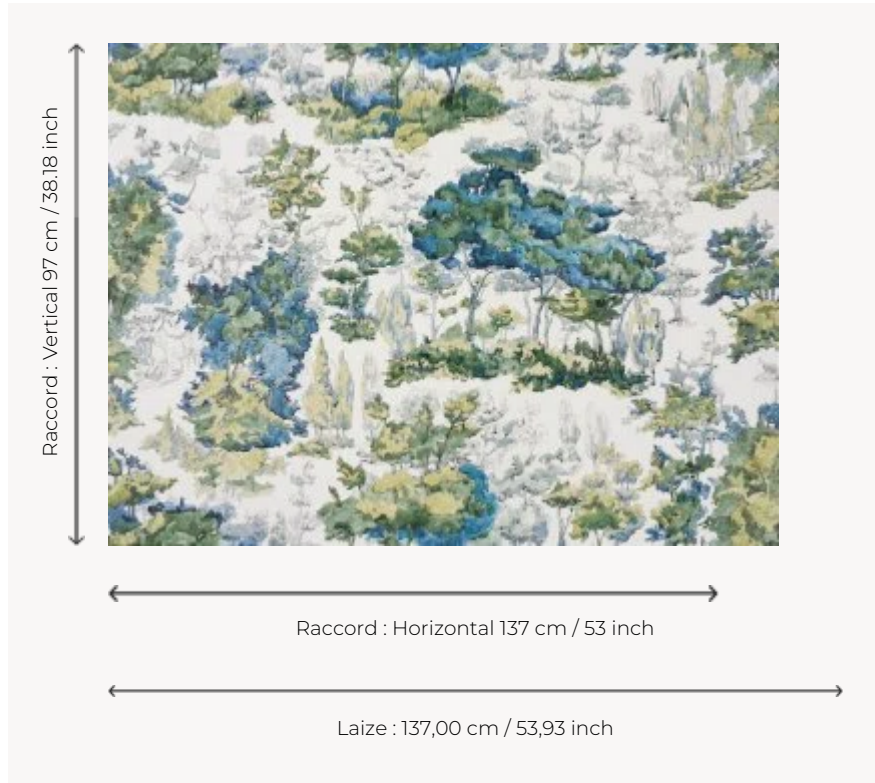

FP585001 BROCELIANDE

Hand-drawn, this watercolor sketch illustrates a dense forest.

FP585001 - Foret

Pierre Frey

TYPE	Wide width printed wallpapers
SALES UNIT	Available per meter/yard
BACKING	NON WOVEN
COMPOSITION	100 % Non-woven
WIDTH	137 cm / 53,93 inch
REPEAT	H: 137 cm - 53,00 inch V: 97 cm - 38,18 inch Half drop repeat
WEIGHT	180 gr / m ²
CARE	
TRIMMING	Pretrimmed
HANGING/REMOVING	Paste the wall Wet removable
CERTIFICATIONS	EUROCLASS B-s1,d0 ASTM E84 Class A
NOTES	Flame retardant backing
INFORMATION	Use the trim & join marks during installation. Double-cut installation.

2 Colors

FP585001
Foret

FP585002
Orage