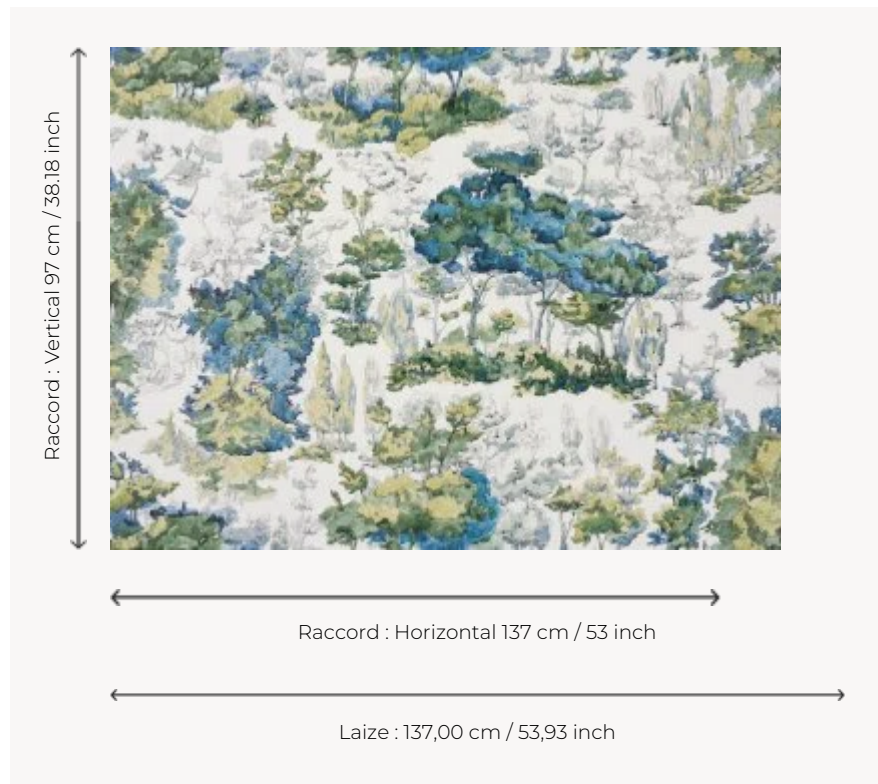

FP585001 BROCELIANDE

Hand-drawn, this watercolor sketch illustrates a dense forest.

FP585001 - Foret

Pierre Frey

TYPE Wide width printed wallpapers

SALES UNIT Available per meter/yard

BACKING NON WOVEN

COMPOSITION 100 % Non-woven

WIDTH 137 cm / 53,93 inch

REPEAT H: 137 cm - 53,00 inch
V: 97 cm - 38,18 inch
Half drop repeat

WEIGHT 180 gr / m²

CARE 

TRIMMING Pretrimmed

HANGING/REMOVING Paste the wall
Wet removable

CERTIFICATIONS EUROCLASS B-s1,d0
ASTM E84 Class A