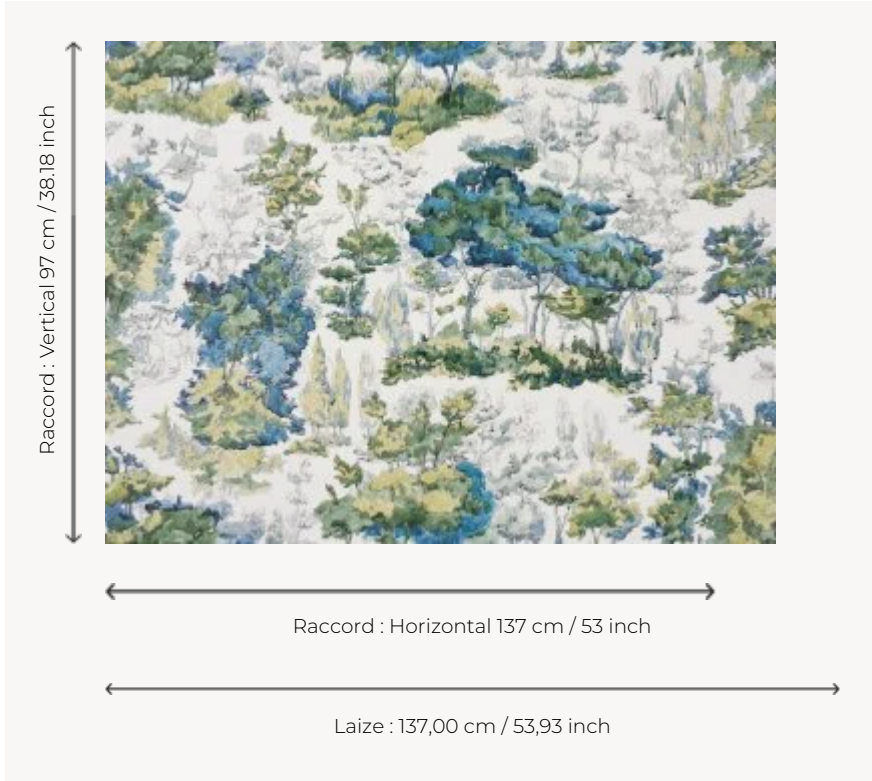

FP585001 BROCELIANDE

Hand-drawn, this watercolor sketch illustrates a dense forest.

FP585001 - Foret

Pierre Frey

TYPE	Wide width printed wallpapers
SALES UNIT	Available per meter/yard
BACKING	NON WOVEN
COMPOSITION	100 % Non-woven
WIDTH	137 cm / 53,93 inch
REPEAT	H: 137 cm - 53,00 inch V: 97 cm - 38,18 inch Half drop repeat
WEIGHT	180 gr / m ²
CARE	
TRIMMING	Pretrimmed
HANGING/REMOVING	Paste the wall Wet removable
CERTIFICATIONS	EUROCLASS B-s1,d0 ASTM E84 Class A
NOTES	Flame retardant backing
INFORMATION	Use the trim & join marks during installation. Double-cut installation.