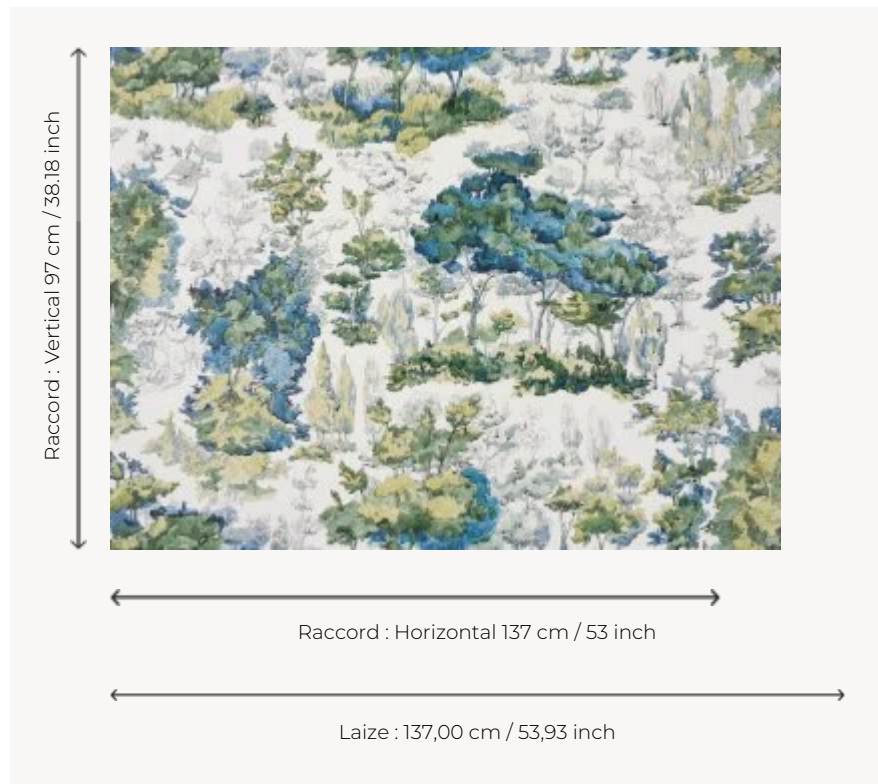

FP585001 BROCELIANDE

Hand-drawn, this watercolor sketch illustrates a dense forest.

FP585001 - Foret

Pierre Frey

TYPE	Wide width printed wallpapers
SALES UNIT	Available per meter/yard
BACKING	NON WOVEN
COMPOSITION	100 % Non-woven
WIDTH	137 cm / 53,93 inch
REPEAT	H: 137 cm - 53,00 inch V: 97 cm - 38,18 inch Half drop repeat
WEIGHT	180 gr / m ²
CARE	
TRIMMING	Pretrimmed
HANGING/REMOVING	Paste the wall Wet removable
CERTIFICATIONS	EUROCLASS B-s1,d0 ASTM E84 Class A
NOTES	Flame retardant backing
INFORMATION	Use the trim & join marks during installation. Double-cut installation.