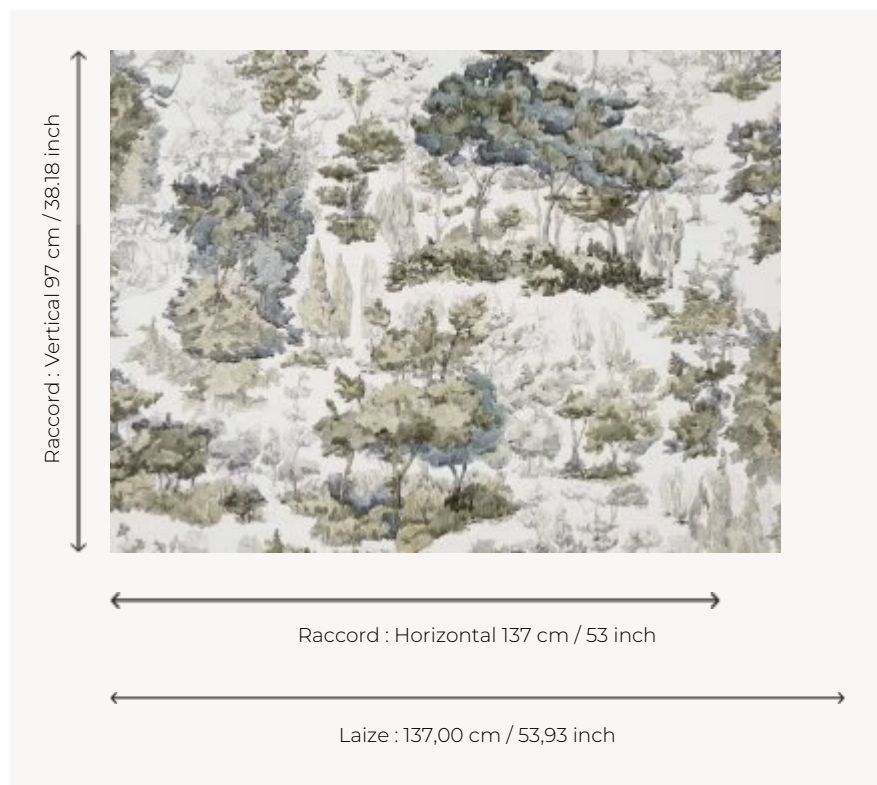

FP585002 BROCELIANDE

Hand-drawn, this watercolor sketch illustrates a dense forest.

FP585002 - Orange

Pierre Frey

TYPE	Wide width printed wallpapers
SALES UNIT	Available per meter/yard
BACKING	NON WOVEN
COMPOSITION	100 % Non-woven
WIDTH	137 cm / 53,93 inch
REPEAT	H: 137 cm - 53,00 inch V: 97 cm - 38,18 inch Half drop repeat
WEIGHT	180 gr / m ²
CARE	
TRIMMING	Pretrimmed
HANGING/REMOVING	Paste the wall Wet removable
CERTIFICATIONS	EUROCLASS B-s1,d0 ASTM E84 Class A
NOTES	Flame retardant backing
INFORMATION	Use the trim & join marks during installation. Double-cut installation.

3 Colors

FP585001
Foret

FP585002
Orage

FP585003
Automne