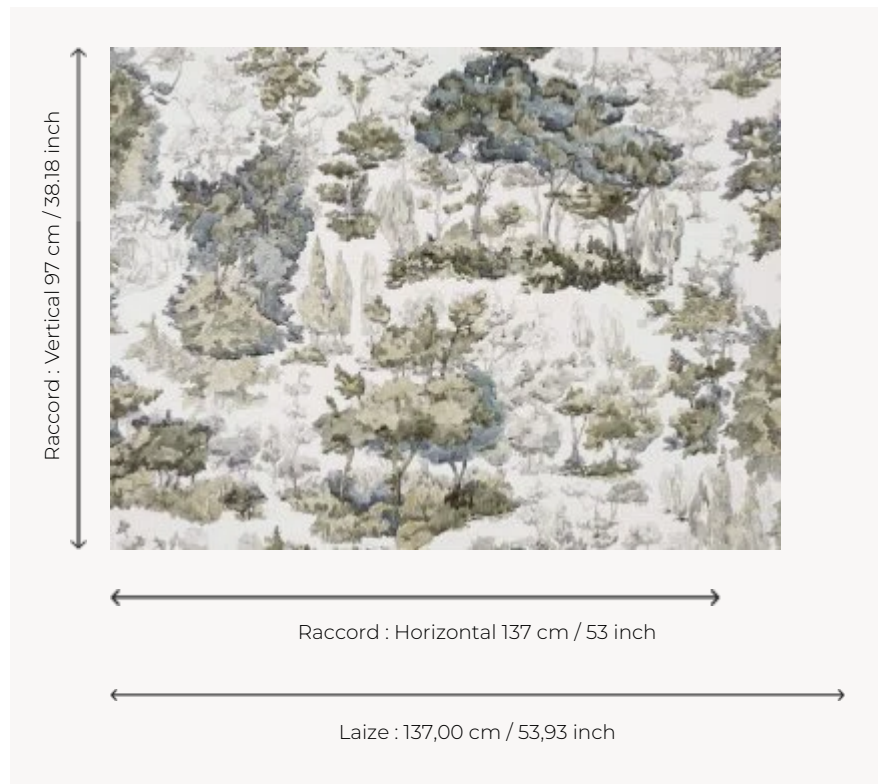

FP585002 BROCELIANDE

Hand-drawn, this watercolor sketch illustrates a dense forest.

FP585002 - Orange

Pierre Frey

TYPE	Wide width printed wallpapers
SALES UNIT	Available per meter/yard
BACKING	NON WOVEN
COMPOSITION	100 % Non-woven
WIDTH	137 cm / 53,93 inch
REPEAT	H: 137 cm - 53,00 inch V: 97 cm - 38,18 inch Half drop repeat
WEIGHT	180 gr / m ²
CARE	
TRIMMING	Pretrimmed
HANGING/REMOVING	Paste the wall Wet removable
CERTIFICATIONS	EUROCLASS B-s1,d0 ASTM E84 Class A
NOTES	Flame retardant backing
INFORMATION	Use the trim & join marks during installation. Double-cut installation.

2 Colors

FP585001
Foret

FP585002
Orage