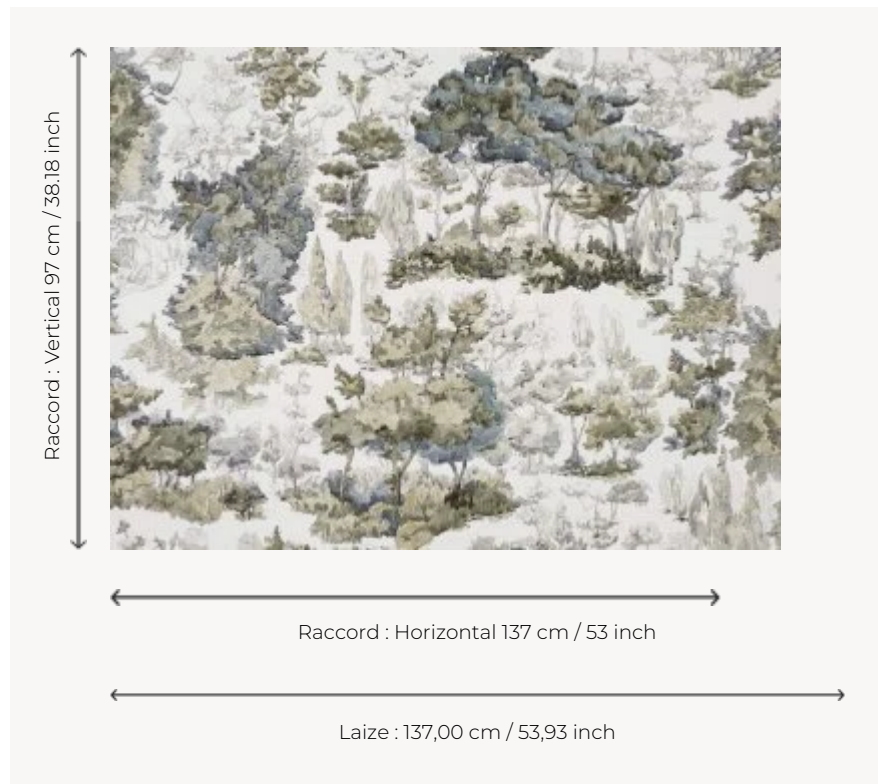

FP585002 BROCELIANDE

Hand-drawn, this watercolor sketch illustrates a dense forest.

FP585002 - Orange

Pierre Frey

TYPE	Wide width printed wallpapers
SALES UNIT	Available per meter/yard
BACKING	NON WOVEN
COMPOSITION	100 % Non-woven
WIDTH	137 cm / 53,93 inch
REPEAT	H: 137 cm - 53,00 inch V: 97 cm - 38,18 inch Half drop repeat
WEIGHT	180 gr / m ²
CARE	
TRIMMING	Pretrimmed
HANGING/REMOVING	Paste the wall Wet removable
CERTIFICATIONS	EUROCLASS B-s1,d0 ASTM E84 Class A
NOTES	Flame retardant backing
INFORMATION	Use the trim & join marks during installation. Double-cut installation.

3 Colors

FP585001
Foret

FP585002
Orage

FP585003
Automne