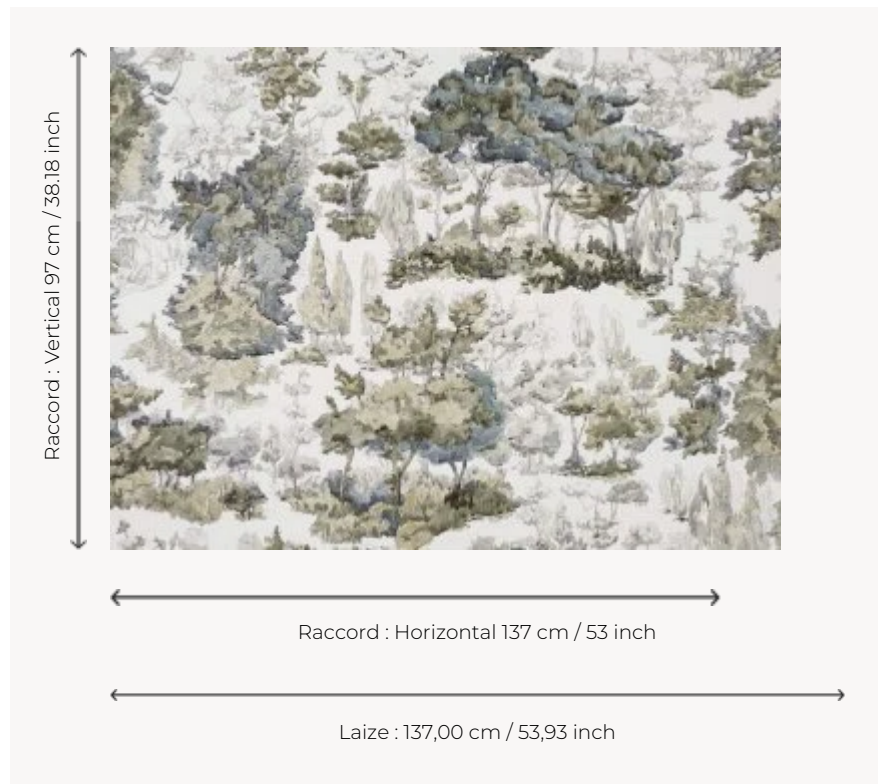

# FP585002 BROCELIANDE

Hand-drawn, this watercolor sketch illustrates a dense forest.

## Pierre Frey

<b>TYPE</b>	Wide width printed wallpapers
<b>SALES UNIT</b>	Available per meter/yard
<b>BACKING</b>	NON WOVEN
<b>COMPOSITION</b>	100 % Non-woven
<b>WIDTH</b>	137 cm / 53,93 inch
<b>REPEAT</b>	H: 137 cm - 53,00 inch V: 97 cm - 38,18 inch Half drop repeat
<b>WEIGHT</b>	180 gr / m <sup>2</sup>
<b>CARE</b>	
<b>TRIMMING</b>	Pretrimmed
<b>HANGING/REMOVING</b>	Paste the wall Wet removable
<b>CERTIFICATIONS</b>	EUROCLASS B-s1,d0 ASTM E84 Class A
<b>NOTES</b>	Flame retardant backing
<b>INFORMATION</b>	Use the trim & join marks during installation. Double-cut installation.