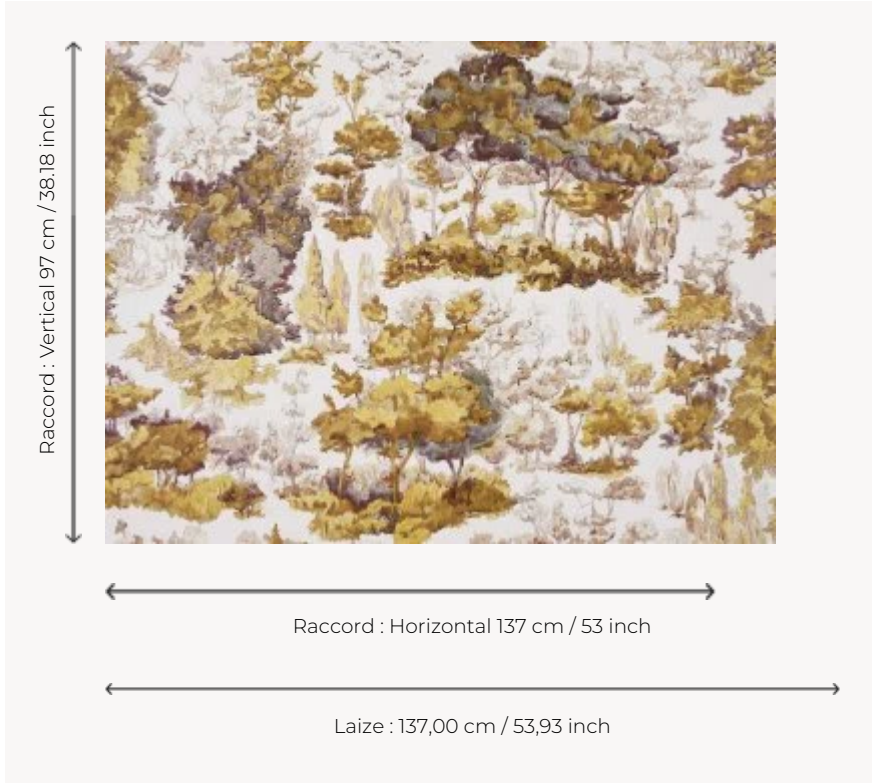

FP585003 BROCELIANDE

Hand-drawn, this watercolor sketch illustrates a dense forest.

FP585003 - Automne

Pierre Frey

TYPE	Wide width printed wallpapers
SALES UNIT	Available per meter/yard
BACKING	NON WOVEN
COMPOSITION	100 % Non-woven
WIDTH	137 cm / 53,93 inch
REPEAT	H: 137 cm - 53,00 inch V: 97 cm - 38,18 inch Half drop repeat
WEIGHT	180 gr / m ²
CARE	
TRIMMING	Pretrimmed
HANGING/REMOVING	Paste the wall Wet removable
CERTIFICATIONS	EUROCLASS B-s1,d0 ASTM E84 Class A
NOTES	Flame retardant backing
INFORMATION	Use the trim & join marks during installation. Double-cut installation.

3 Colors

FP585001
Foret

FP585002
Orange

FP585003
Automne