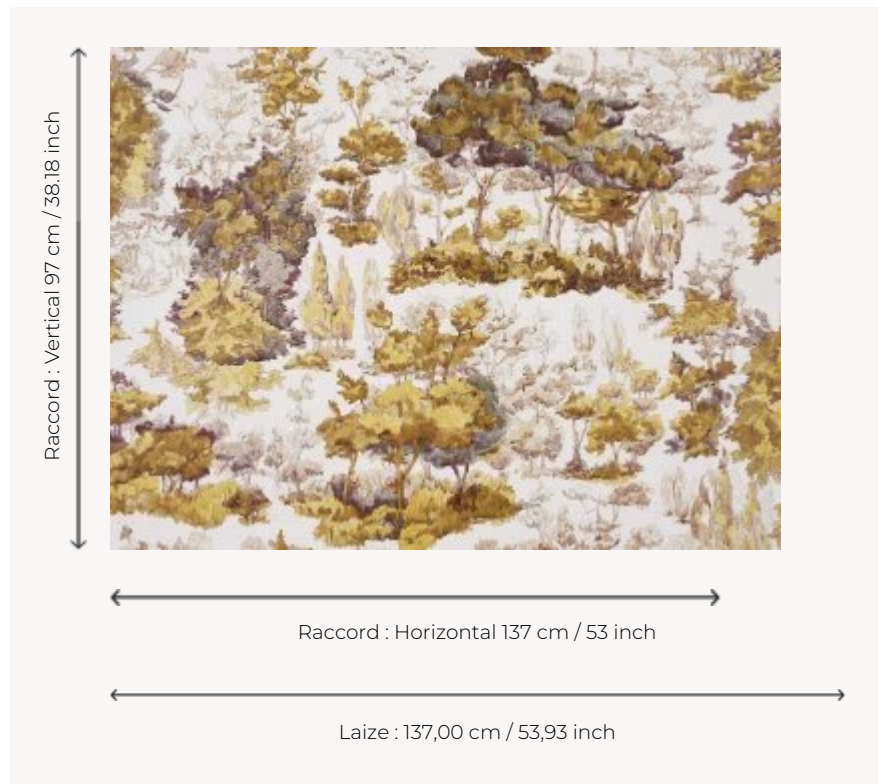

FP585003 BROCELIANDE

Hand-drawn, this watercolor sketch illustrates a dense forest.

FP585003 - Automne

Pierre Frey

TYPE Wide width printed wallpapers

SALES UNIT Available per meter/yard

BACKING NON WOVEN

COMPOSITION 100 % Non-woven

WIDTH 137 cm / 53,93 inch

REPEAT H: 137 cm - 53,00 inch
V: 97 cm - 38,18 inch
Half drop repeat

WEIGHT 180 gr / m²

CARE 

TRIMMING Pretrimmed

HANGING/REMOVING Paste the wall
Wet removable

CERTIFICATIONS EUROCLASS B-s1,d0
ASTM E84 Class A