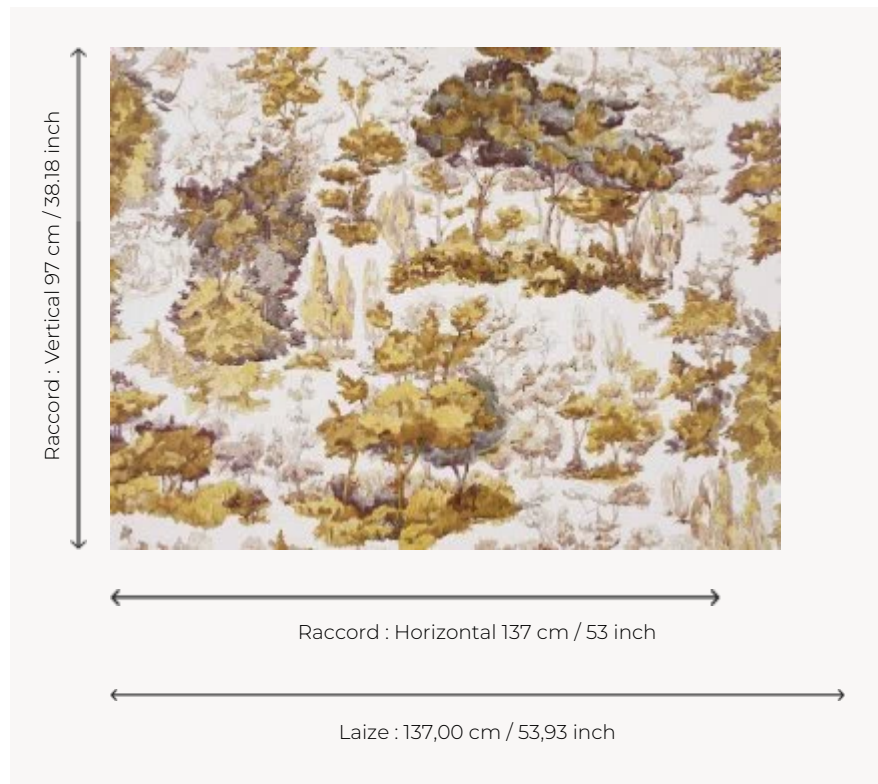

FP585003 BROCELIANDE

Hand-drawn, this watercolor sketch illustrates a dense forest.

FP585003 - Automne

Pierre Frey

TYPE Wide width printed wallpapers

SALES UNIT Available per meter/yard

BACKING NON WOVEN

COMPOSITION 100 % Non-woven

WIDTH 137 cm / 53,93 inch

REPEAT H: 137 cm - 53,00 inch
V: 97 cm - 38,18 inch
Half drop repeat

WEIGHT 180 gr / m²

CARE 

TRIMMING Pretrimmed

HANGING/REMOVING Paste the wall
Wet removable

CERTIFICATIONS EUROCLASS B-s1,d0
ASTM E84 Class A