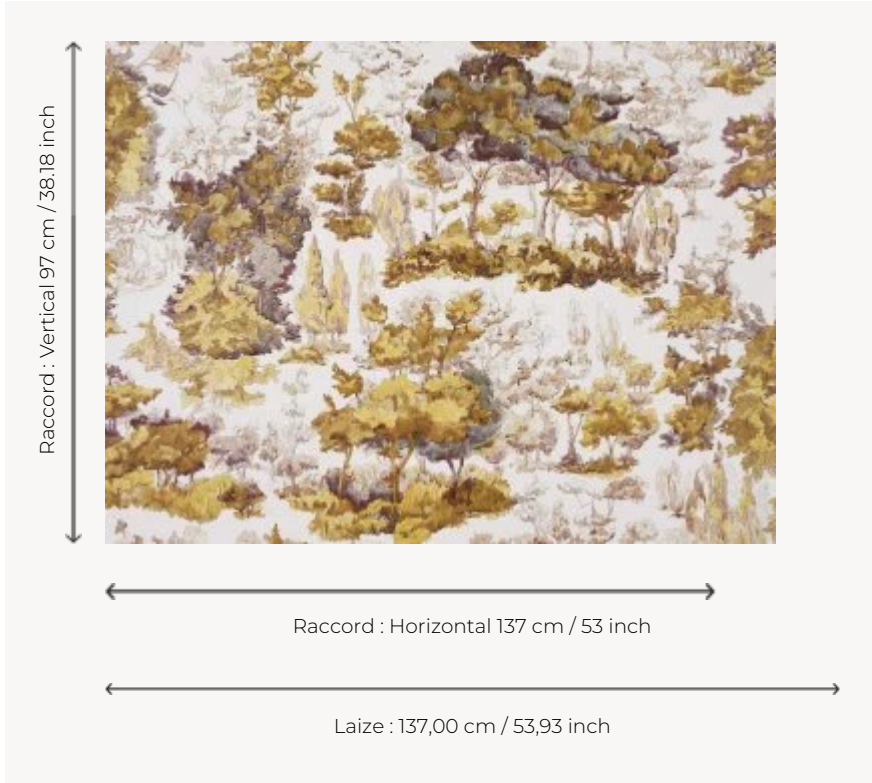

## FP585003 BROCELIANDE

Hand-drawn, this watercolor sketch illustrates a dense forest.

### Pierre Frey

<b>TYPE</b>	Wide width printed wallpapers
<b>SALES UNIT</b>	Available per meter/yard
<b>BACKING</b>	NON WOVEN
<b>COMPOSITION</b>	100 % Non-woven
<b>WIDTH</b>	137 cm / 53,93 inch
<b>REPEAT</b>	H: 137 cm - 53,00 inch V: 97 cm - 38,18 inch Half drop repeat
<b>WEIGHT</b>	180 gr / m <sup>2</sup>
<b>CARE</b>	
<b>TRIMMING</b>	Pretrimmed
<b>HANGING/REMOVING</b>	Paste the wall Wet removable
<b>CERTIFICATIONS</b>	EUROCLASS B-s1,d0 ASTM E84 Class A
<b>NOTES</b>	Flame retardant backing
<b>INFORMATION</b>	Use the trim & join marks during installation. Double-cut installation.