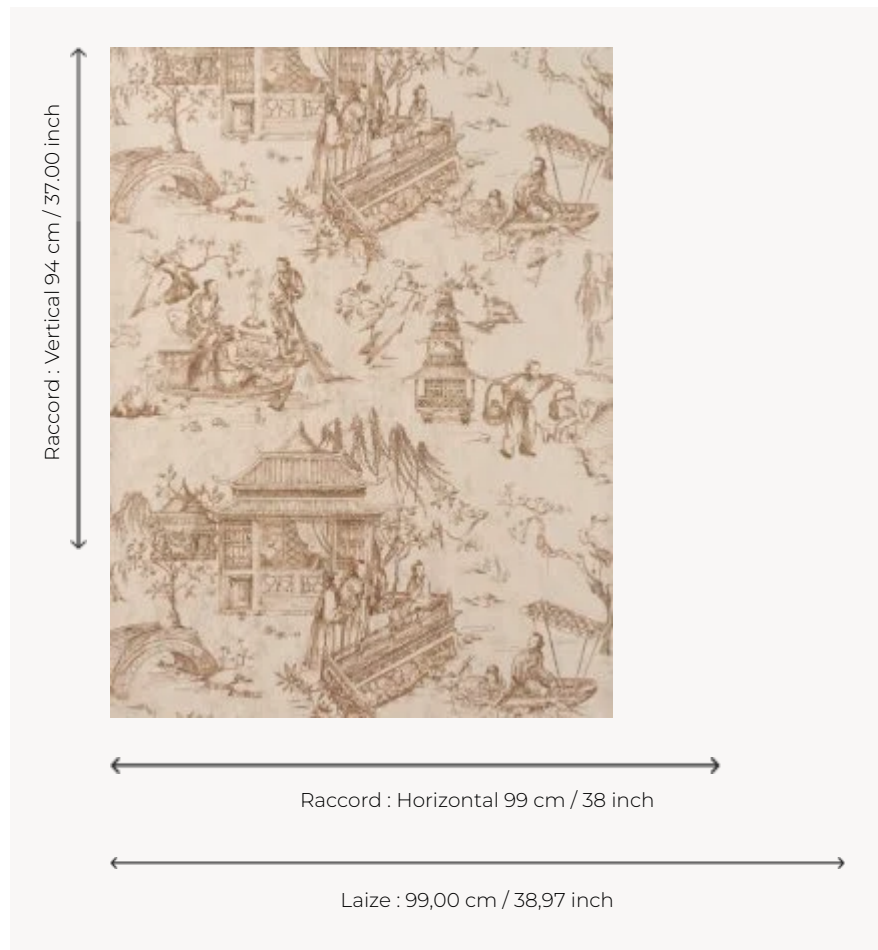

FP587003 LE PRINTEMPS DU MEKONG METAL

Modeled on a Toile de Jouy, this design represents chinoiseries, scenes from daily life on the riverside.

FP587003 - Or

Pierre Frey

TYPE	Wide width printed wallpapers
SALES UNIT	Available per meter/yard
BACKING	NON WOVEN
COMPOSITION	-
WIDTH	99 cm / 38,97 inch
REPEAT	H: 99 cm - 38,00 inch V: 94 cm - 37,00 inch Half drop repeat
WEIGHT	190 gr / m ²
CARE	
TRIMMING	Trimmed
HANGING/REMOVING	Paste the wall Strippable
CERTIFICATIONS	EUROCLASS C-s1,d0
NOTES	Good lightfastness