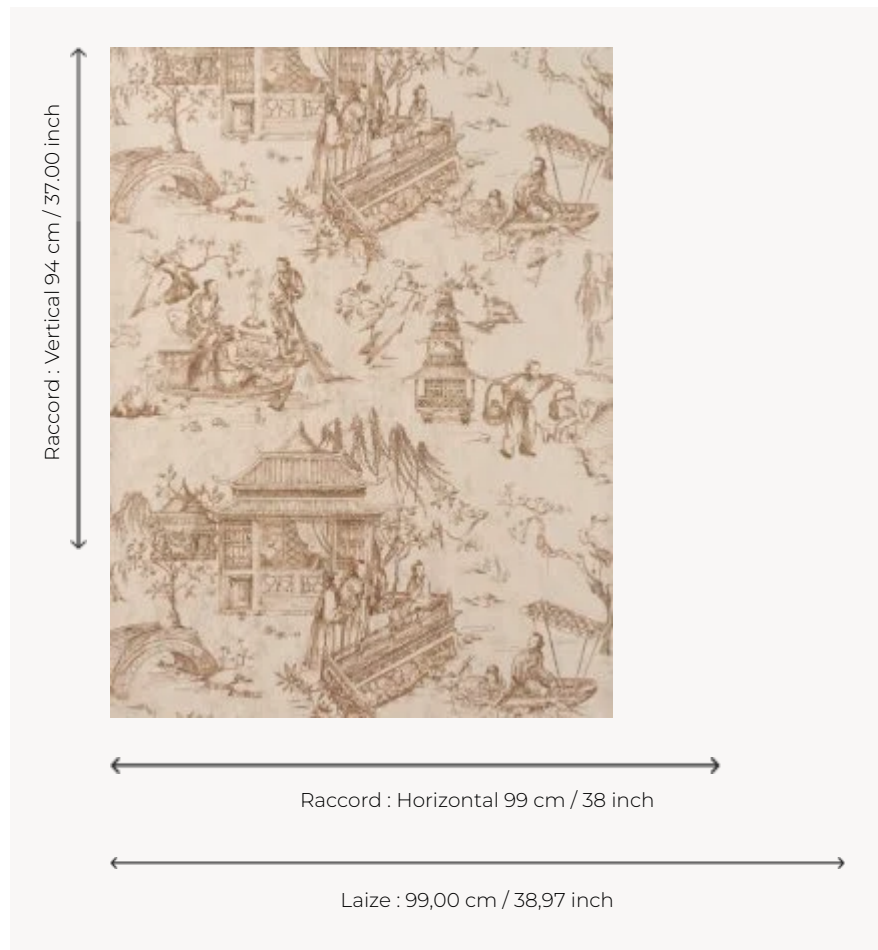

## FP587003 LE PRINTEMPS DU MEKONG METAL

Modeled on a Toile de Jouy, this design represents chinoiseries, scenes from daily life on the riverside.

### Pierre Frey

<b>TYPE</b>	Wide width printed wallpapers
<b>SALES UNIT</b>	Available per meter/yard
<b>BACKING</b>	NON WOVEN
<b>COMPOSITION</b>	-
<b>WIDTH</b>	99 cm / 38,97 inch
<b>REPEAT</b>	H: 99 cm - 38,00 inch V: 94 cm - 37,00 inch Half drop repeat
<b>WEIGHT</b>	190 gr / m <sup>2</sup>
<b>CARE</b>	
<b>TRIMMING</b>	Trimmed
<b>HANGING/REMOVING</b>	Paste the wall Strippable
<b>CERTIFICATIONS</b>	EUROCLASS C-s1,d0
<b>NOTES</b>	Good lightfastness