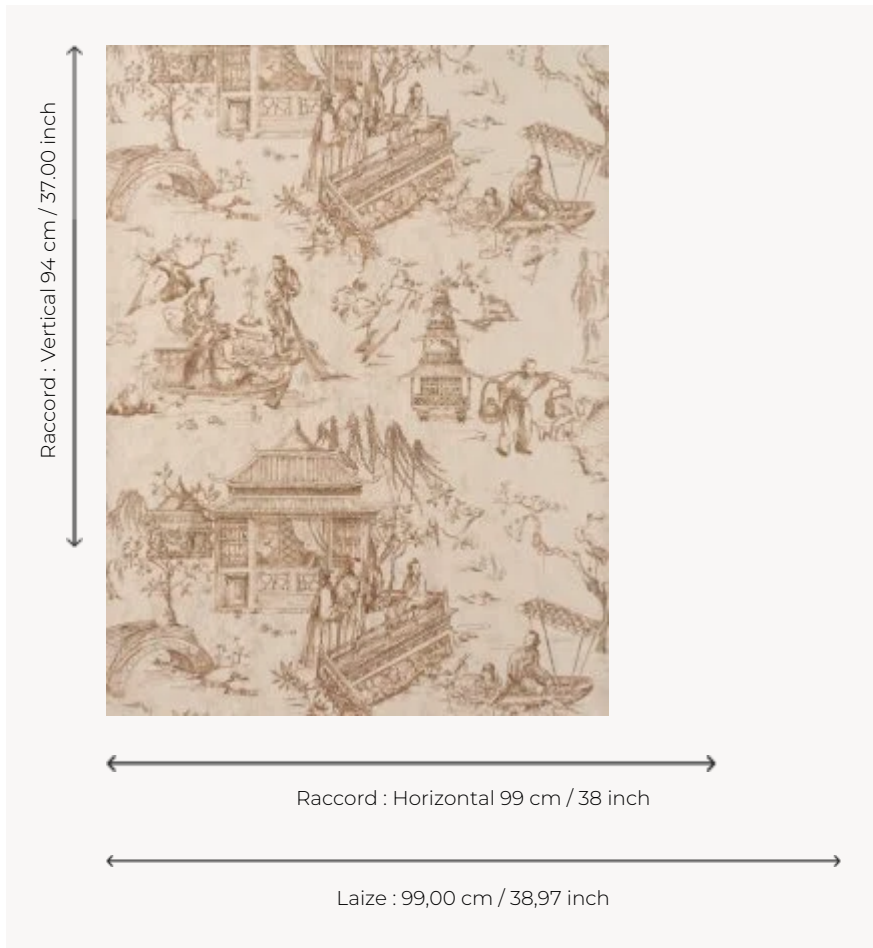

FP587003 LE PRINTEMPS DU MEKONG METAL

Modeled on a Toile de Jouy, this design represents chinoiseries, scenes from daily life on the riverside.

FP587003 - Or

Pierre Frey

TYPE	Wide width printed wallpapers
SALES UNIT	Available per meter/yard
BACKING	NON WOVEN
COMPOSITION	-
WIDTH	99 cm / 38,97 inch
REPEAT	H: 99 cm - 38,00 inch V: 94 cm - 37,00 inch Half drop repeat
WEIGHT	190 gr / m ²
CARE	
TRIMMING	Trimmed
HANGING/REMOVING	Paste the wall Strippable
CERTIFICATIONS	EUROCLASS C-s1,d0
NOTES	Good lightfastness