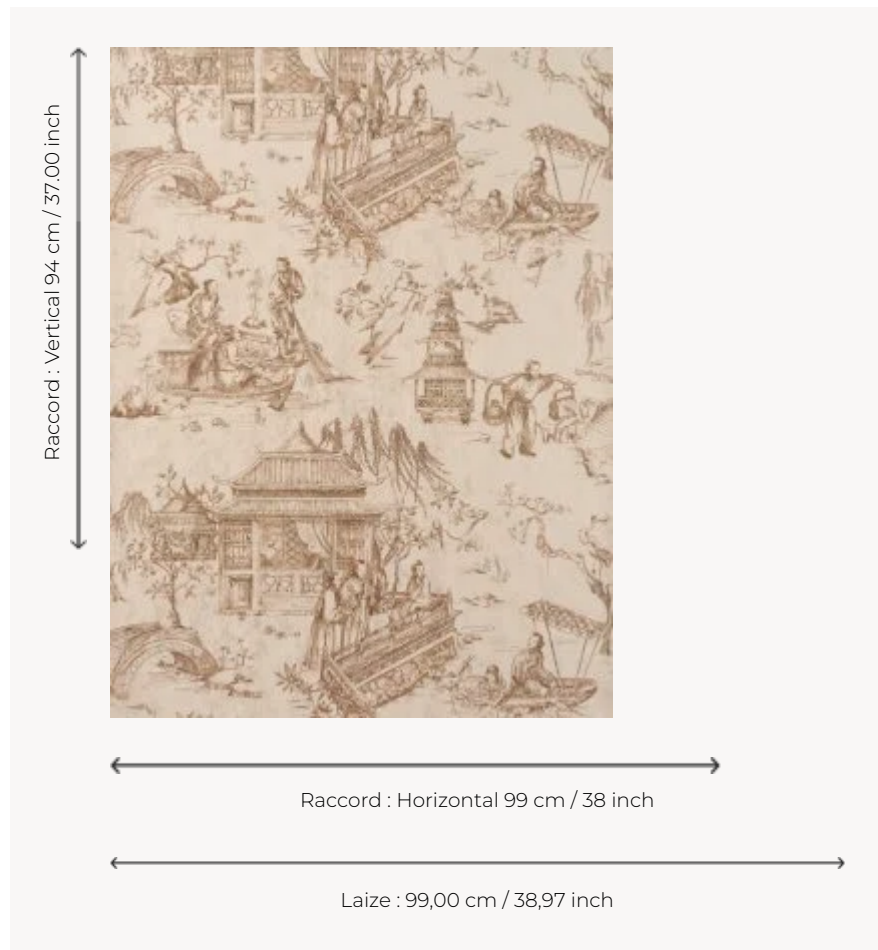

## FP587003 LE PRINTEMPS DU MEKONG METAL

Modeled on a Toile de Jouy, this design represents chinoiseries, scenes from daily life on the riverside.

### Pierre Frey

<b>TYPE</b>	Wide width printed wallpapers
<b>SALES UNIT</b>	Available per meter/yard
<b>BACKING</b>	NON WOVEN
<b>COMPOSITION</b>	-
<b>WIDTH</b>	99 cm / 38,97 inch
<b>REPEAT</b>	H: 99 cm - 38,00 inch V: 94 cm - 37,00 inch Half drop repeat
<b>WEIGHT</b>	190 gr / m <sup>2</sup>
<b>CARE</b>	
<b>TRIMMING</b>	Trimmed
<b>HANGING/REMOVING</b>	Paste the wall Strippable
<b>CERTIFICATIONS</b>	EUROCLASS C-s1,d0
<b>NOTES</b>	Good lightfastness