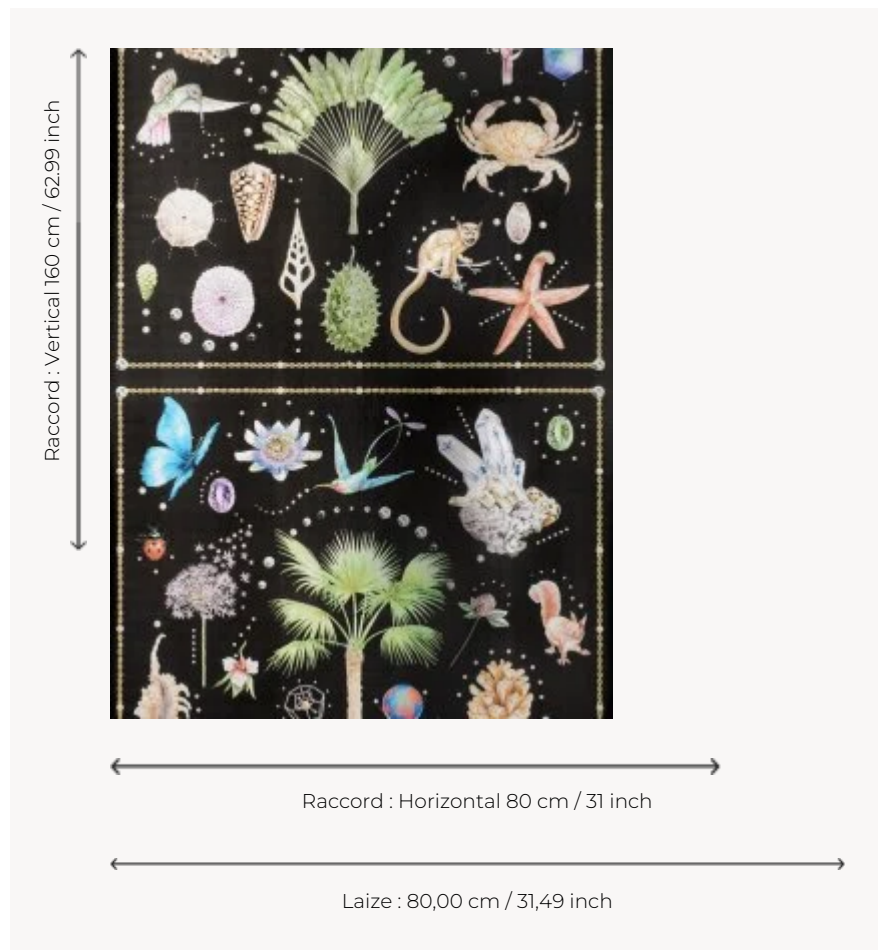

FP589001 CURIOSITIES

Like a cabinet of curiosities, a variety of hand-painted designs wind around a central tree. The overall composition recalls a silk scarf.

FP589001 - Nocturne

Pierre Frey

TYPE	Small width printed wallpapers
ARTIST	Florence Gendre
SALES UNIT	Available per meter/yard
BACKING	NON WOVEN
COMPOSITION	100 % Non-woven
WIDTH	80 cm / 31,49 inch
REPEAT	H: 80 cm - 31,00 inch V: 160 cm - 62,99 inch Half drop repeat
WEIGHT	180 gr / m ²
CARE	
TRIMMING	Trimmed
HANGING/REMOVING	Paste the wall Wet removable
NOTES	Good lightfastness

1 Colors

FP589001
Nocturne