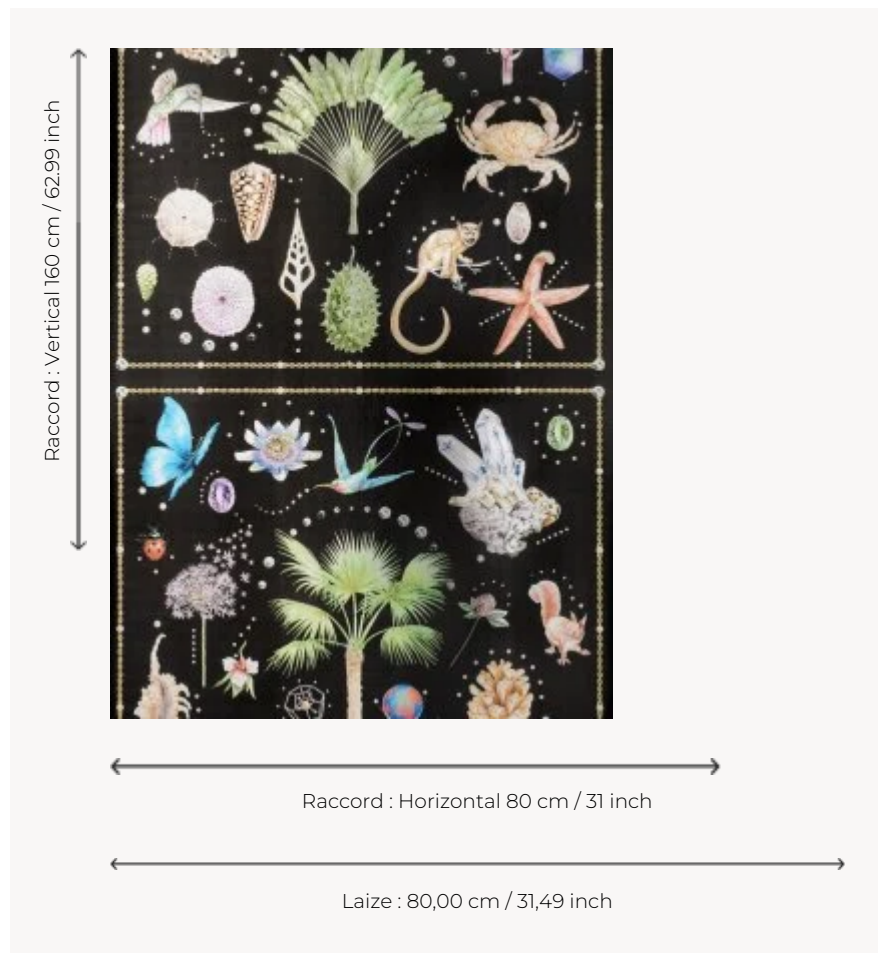

FP589001 CURIOSITIES

Like a cabinet of curiosities, a variety of hand-painted designs wind around a central tree. The overall composition recalls a silk scarf.

FP589001 - Nocturne

Pierre Frey

TYPE	Small width printed wallpapers
ARTIST	Florence Gendre
SALES UNIT	Available per meter/yard
BACKING	NON WOVEN
COMPOSITION	100 % Non-woven
WIDTH	80 cm / 31,49 inch
REPEAT	H: 80 cm - 31,00 inch V: 160 cm - 62,99 inch Half drop repeat
WEIGHT	180 gr / m ²
CARE	
TRIMMING	Trimmed
HANGING/REMOVING	Paste the wall Wet removable
NOTES	Good lightfastness

1 Colors

FP589001
Nocturne