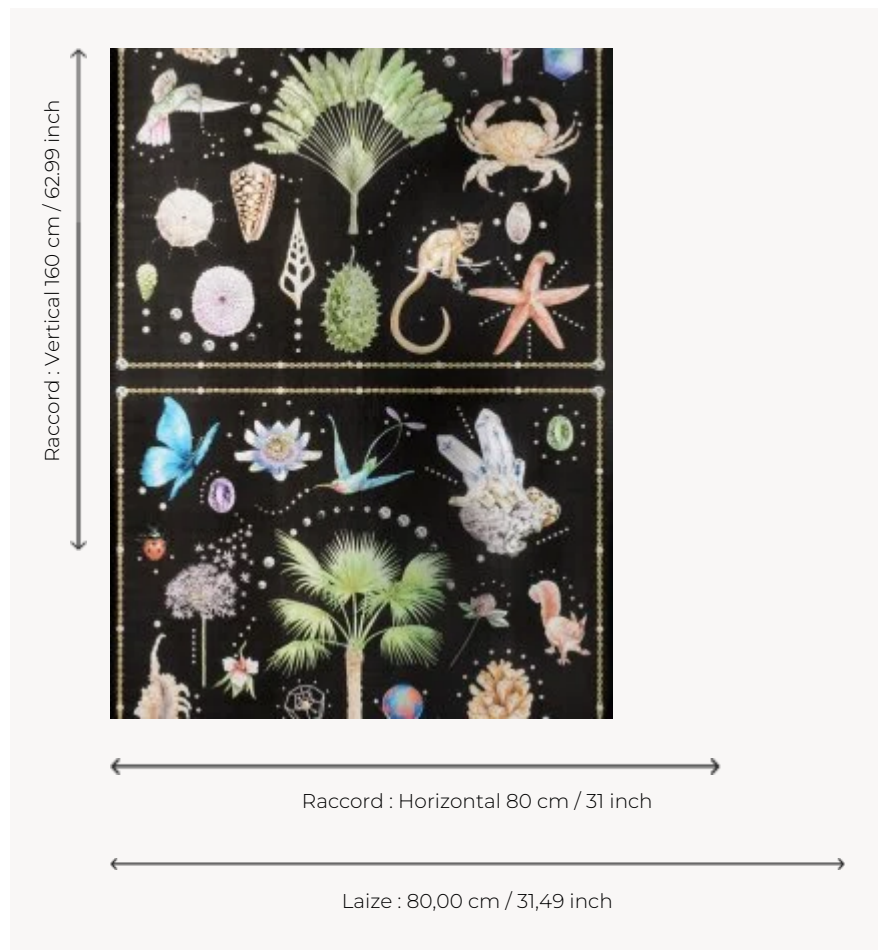

## FP589001 CURIOSITIES

Like a cabinet of curiosities, a variety of hand-painted designs wind around a central tree. The overall composition recalls a silk scarf.

### FP589001 - Nocturne

### Pierre Frey

<b>TYPE</b>	Small width printed wallpapers
<b>ARTIST</b>	Florence Gendre
<b>SALES UNIT</b>	Available per meter/yard
<b>BACKING</b>	NON WOVEN
<b>COMPOSITION</b>	100 % Non-woven
<b>WIDTH</b>	80 cm / 31,49 inch
<b>REPEAT</b>	H: 80 cm - 31,00 inch V: 160 cm - 62,99 inch Half drop repeat
<b>WEIGHT</b>	180 gr / m <sup>2</sup>
<b>CARE</b>	
<b>TRIMMING</b>	Trimmed
<b>HANGING/REMOVING</b>	Paste the wall Wet removable
<b>NOTES</b>	Good lightfastness

# 1 Colors

FP589001  
Nocturne