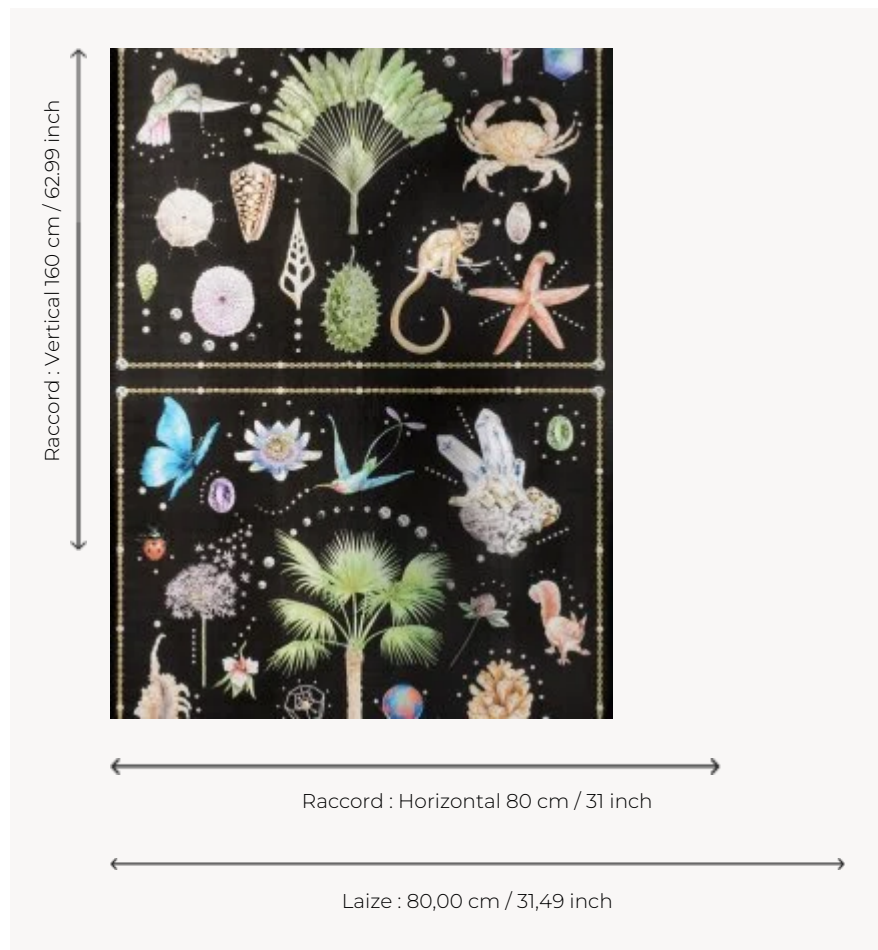

## FP589001 CURIOSITIES

Like a cabinet of curiosities, a variety of hand-painted designs wind around a central tree. The overall composition recalls a silk scarf.

### FP589001 - Nocturne

### Pierre Frey

<b>TYPE</b>	Small width printed wallpapers
<b>ARTIST</b>	Florence Gendre
<b>SALES UNIT</b>	Available per meter/yard
<b>BACKING</b>	NON WOVEN
<b>COMPOSITION</b>	100 % Non-woven
<b>WIDTH</b>	80 cm / 31,49 inch
<b>REPEAT</b>	H: 80 cm - 31,00 inch V: 160 cm - 62,99 inch Half drop repeat
<b>WEIGHT</b>	180 gr / m <sup>2</sup>
<b>CARE</b>	
<b>TRIMMING</b>	Trimmed
<b>HANGING/REMOVING</b>	Paste the wall Wet removable
<b>NOTES</b>	Good lightfastness

# 1 Colors

FP589001  
Nocturne