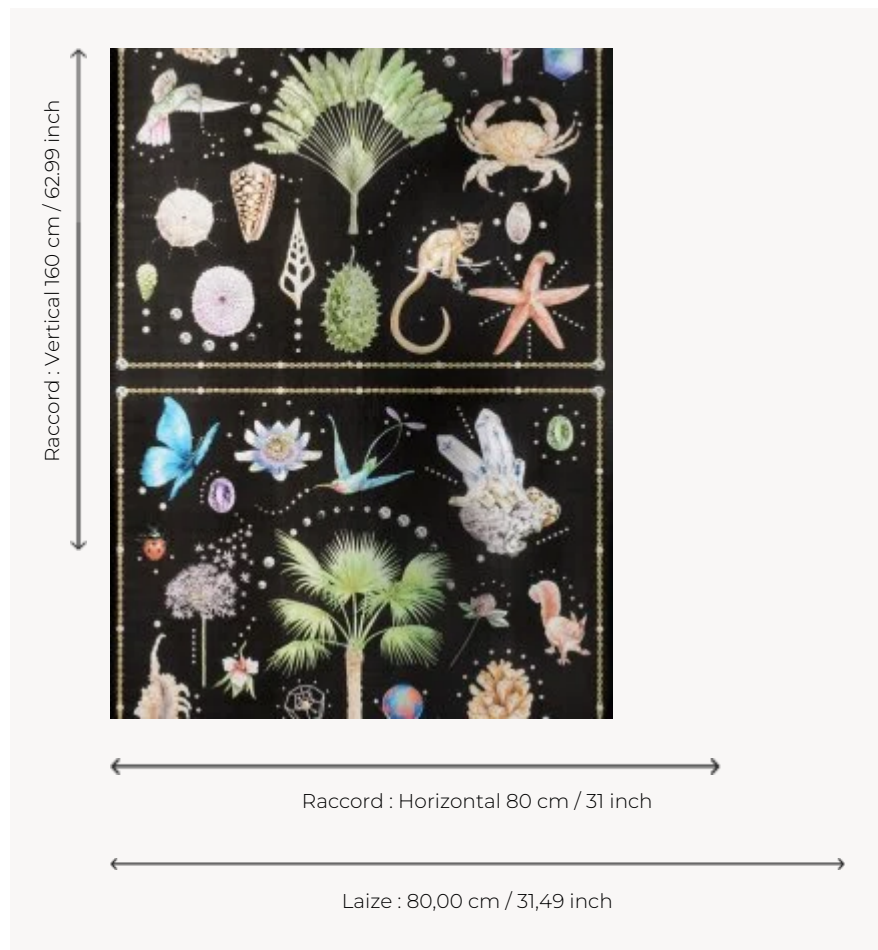

## FP589001 CURIOSITIES

Like a cabinet of curiosities, a variety of hand-painted designs wind around a central tree. The overall composition recalls a silk scarf.

### FP589001 - Nocturne

### Pierre Frey

|                         |  |
|-------------------------|--|
| <b>TYPE</b>             | Small width printed wallpapers   |
| <b>ARTIST</b>           | Florence Gendre  |
| <b>SALES UNIT</b>       | Available per meter/yard   |
| <b>BACKING</b>          | NON WOVEN  |
| <b>COMPOSITION</b>      | 100 % Non-woven  |
| <b>WIDTH</b>            | 80 cm / 31,49 inch   |
| <b>REPEAT</b>           | H: 80 cm - 31,00 inch<br>V: 160 cm - 62,99 inch<br>Half drop repeat                  |
| <b>WEIGHT</b>           | 180 gr / m <sup>2</sup>  |
| <b>CARE</b>             |  |
| <b>TRIMMING</b>         | Trimmed  |
| <b>HANGING/REMOVING</b> | Paste the wall<br>Wet removable  |
| <b>NOTES</b>            | Good lightfastness   |

# 1 Colors

FP589001  
Nocturne