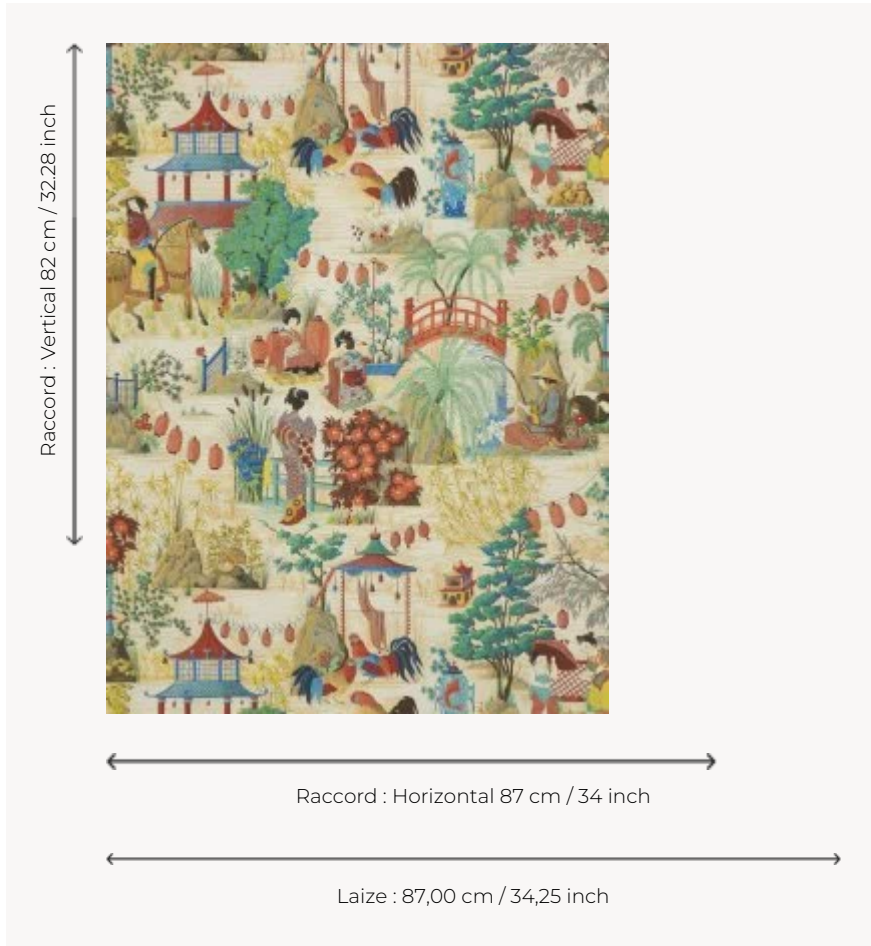

# FP590001 OGAKI

Inspired by daily life in Japan, this modern depiction is hand-painted.

## Pierre Frey

<b>TYPE</b>	Small width printed wallpapers - Straws and similar materials
<b>SALES UNIT</b>	Available per meter/yard
<b>BACKING</b>	NON WOVEN
<b>COMPOSITION</b>	100 % Paper
<b>WIDTH</b>	87 cm / 34,25 inch
<b>REPEAT</b>	H: 87 cm - 34,00 inch V: 82 cm - 32,28 inch Half drop repeat
<b>WEIGHT</b>	240 gr / m <sup>2</sup>
<b>CARE</b>	
<b>TRIMMING</b>	Trimmed
<b>HANGING/REMOVING</b>	Paste the wall Dry strippable
<b>CERTIFICATIONS</b>	EUROCLASS B-s1,d0 ASTM E84 Class A
<b>NOTES</b>	Good lightfastness Flame retardant backing

## 2 Colors

FP590001  
Origine

FP590002  
Sepia