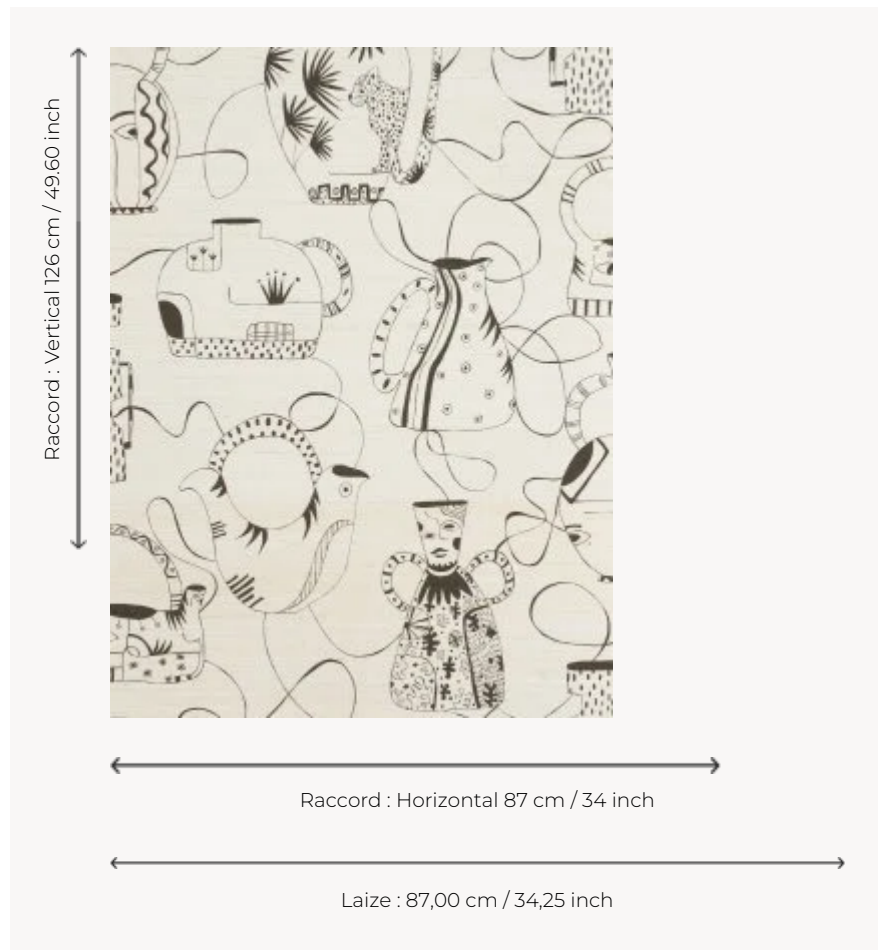

# FP591001 VASES MASQUÉS

Composition of intertwined, imaginary vases in a line drawing.

## FP591001 - Blanc

## Pierre Frey

<b>TYPE</b>	Small width printed wallpapers - Straws and similar materials
<b>ARTIST</b>	Fanny Lebon
<b>SALES UNIT</b>	Available per meter/yard
<b>BACKING</b>	NON WOVEN
<b>COMPOSITION</b>	100 % Non-woven
<b>WIDTH</b>	87 cm / 34,25 inch
<b>REPEAT</b>	H: 87 cm - 34,00 inch V: 126 cm - 49,60 inch Half drop repeat
<b>WEIGHT</b>	240 gr / m <sup>2</sup>
<b>CARE</b>	
<b>TRIMMING</b>	Trimmed
<b>HANGING/REMOVING</b>	Paste the wall Strippable
<b>CERTIFICATIONS</b>	EUROCLASS B-s1,d0 ASTM E84 Class A
<b>NOTES</b>	Good lightfastness
<b>INFORMATION</b>	Inherent irregularities from the natural fiber