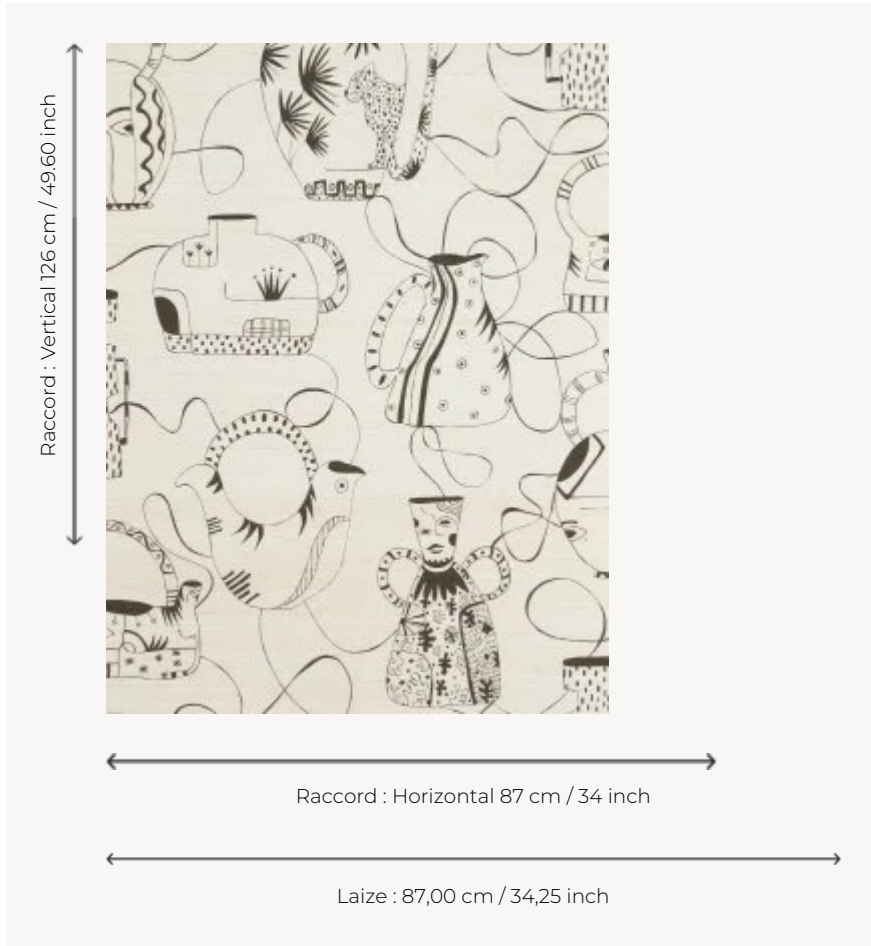

FP591001 VASES MASQUÉS

Composition of intertwined, imaginary vases in a line drawing.

FP591001 - Blanc

Pierre Frey

TYPE	Small width printed wallpapers - Straws and similar materials
ARTIST	Fanny Lebon
SALES UNIT	Available per meter/yard
BACKING	NON WOVEN
COMPOSITION	100 % Non-woven
WIDTH	87 cm / 34,25 inch
REPEAT	H: 87 cm - 34,00 inch V: 126 cm - 49,60 inch Half drop repeat
WEIGHT	240 gr / m ²
CARE	
TRIMMING	Trimmed
HANGING/REMOVING	Paste the wall Strippable
CERTIFICATIONS	EUROCLASS B-s1,d0 ASTM E84 Class A
NOTES	Good lightfastness
INFORMATION	Inherent irregularities from the natural fiber

3 Colors

FP591001
Blanc

FP591002
Or

FP591003
Noir