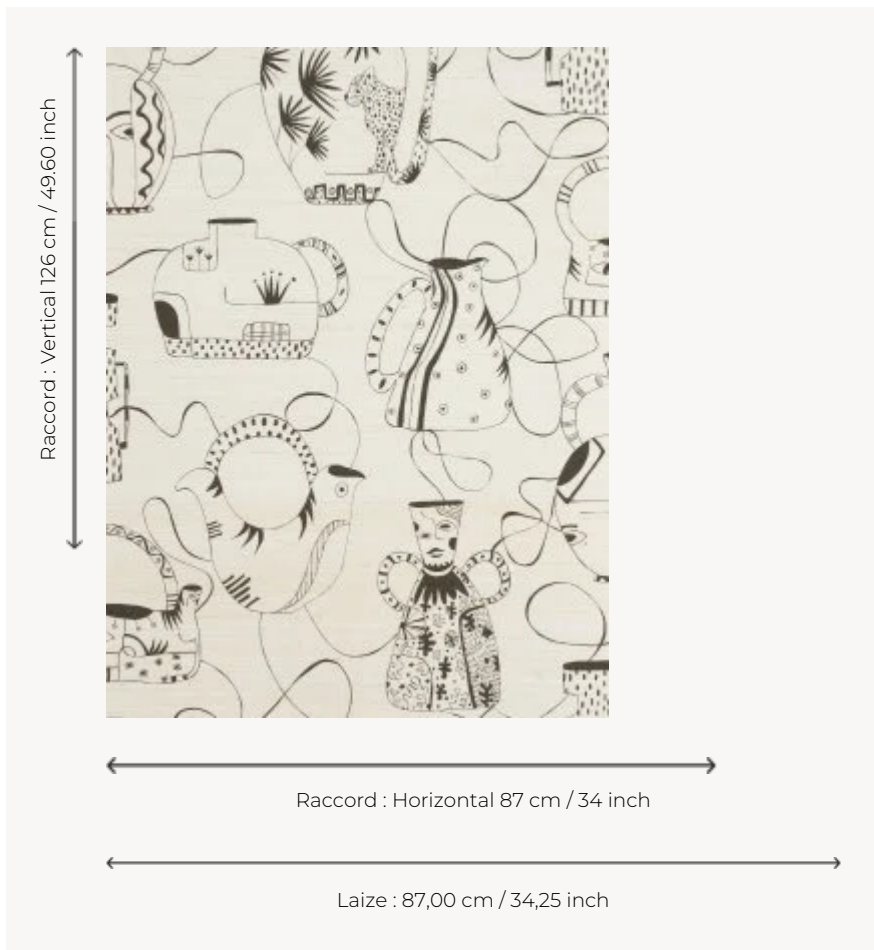

# FP591001 VASES MASQUÉS

Composition of intertwined, imaginary vases in a line drawing.

## Pierre Frey

<b>TYPE</b>	Small width printed wallpapers - Straws and similar materials
<b>ARTIST</b>	Fanny Lebon
<b>SALES UNIT</b>	Available per meter/yard
<b>BACKING</b>	NON WOVEN
<b>COMPOSITION</b>	100 % Non-woven
<b>WIDTH</b>	87 cm / 34,25 inch
<b>REPEAT</b>	H: 87 cm - 34,00 inch V: 126 cm - 49,60 inch Half drop repeat
<b>WEIGHT</b>	240 gr / m <sup>2</sup>
<b>CARE</b>	
<b>TRIMMING</b>	Trimmed
<b>HANGING/REMOVING</b>	Paste the wall Strippable
<b>CERTIFICATIONS</b>	EUROCLASS B-s1,d0 ASTM E84 Class A
<b>NOTES</b>	Good lightfastness
<b>INFORMATION</b>	Inherent irregularities from the natural fiber