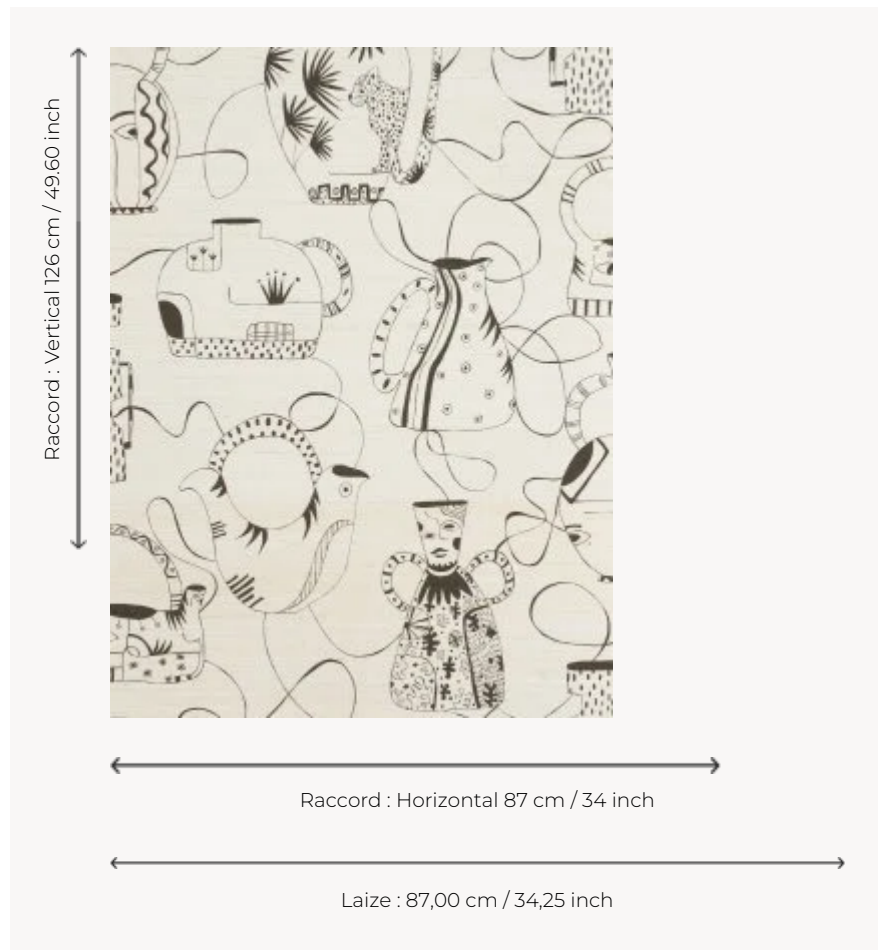

FP591001 VASES MASQUÉS

Composition of intertwined, imaginary vases in a line drawing.

FP591001 - Blanc

Pierre Frey

TYPE	Small width printed wallpapers - Straws and similar materials
ARTIST	Fanny Lebon
SALES UNIT	Available per meter/yard
BACKING	NON WOVEN
COMPOSITION	100 % Non-woven
WIDTH	87 cm / 34,25 inch
REPEAT	H: 87 cm - 34,00 inch V: 126 cm - 49,60 inch Half drop repeat
WEIGHT	240 gr / m ²
CARE	
TRIMMING	Trimmed
HANGING/REMOVING	Paste the wall Strippable
CERTIFICATIONS	EUROCLASS B-s1,d0 ASTM E84 Class A
NOTES	Good lightfastness
INFORMATION	Inherent irregularities from the natural fiber

3 Colors

FP591001
Blanc

FP591002
Or

FP591003
Noir