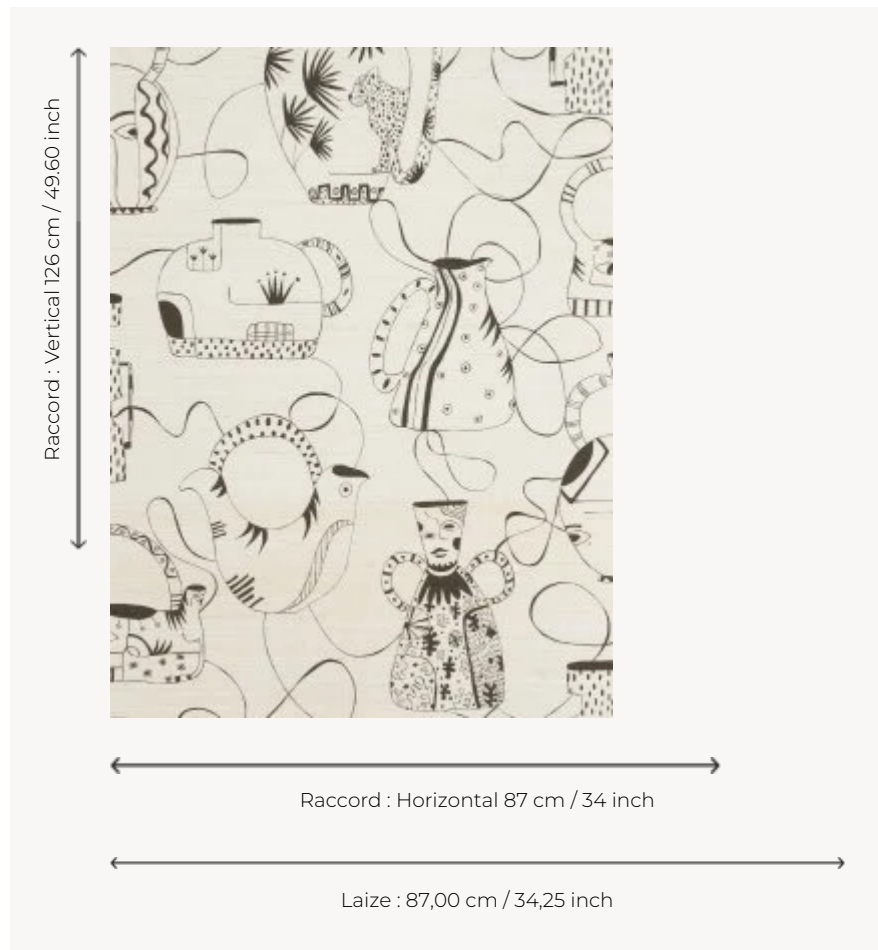

FP591001 VASES MASQUÉS

Composition of intertwined, imaginary vases in a line drawing.

FP591001 - Blanc

Pierre Frey

TYPE	Small width printed wallpapers - Straws and similar materials
ARTIST	Fanny Lebon
SALES UNIT	Available per meter/yard
BACKING	NON WOVEN
COMPOSITION	100 % Non-woven
WIDTH	87 cm / 34,25 inch
REPEAT	H: 87 cm - 34,00 inch V: 126 cm - 49,60 inch Half drop repeat
WEIGHT	240 gr / m ²
CARE	
TRIMMING	Trimmed
HANGING/REMOVING	Paste the wall Strippable
CERTIFICATIONS	EUROCLASS B-s1,d0 ASTM E84 Class A
NOTES	Good lightfastness
INFORMATION	Inherent irregularities from the natural fiber

1 Colors

FP591001
Blanc