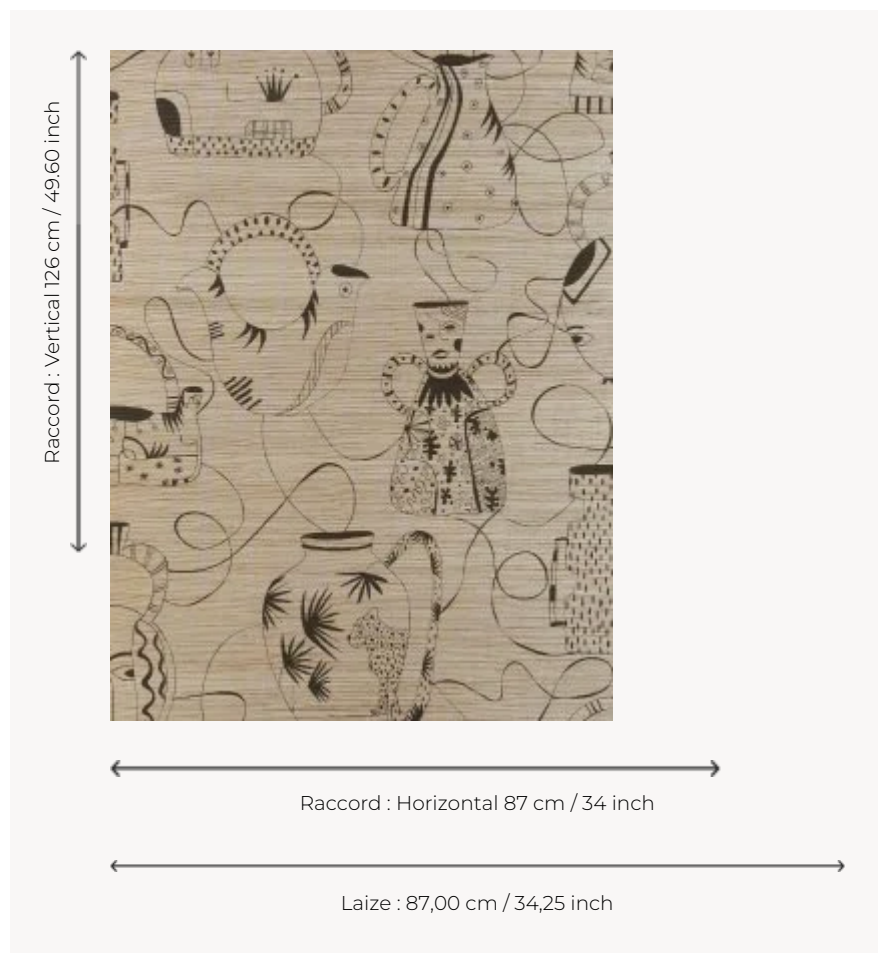

FP591002 VASES MASQUÉS

Composition of intertwined, imaginary vases in a line drawing.

FP591002 - Or

Pierre Frey

TYPE	Small width printed wallpapers - Straws and similar materials
ARTIST	Fanny Lebon
SALES UNIT	Available per meter/yard
BACKING	NON WOVEN
COMPOSITION	100 % Non-woven
WIDTH	87 cm / 34,25 inch
REPEAT	H: 87 cm - 34,00 inch V: 126 cm - 49,60 inch Half drop repeat
WEIGHT	240 gr / m ²
CARE	
TRIMMING	Trimmed
HANGING/REMOVING	Paste the wall Strippable
CERTIFICATIONS	EUROCLASS B-s1,d0 ASTM E84 Class A
NOTES	Good lightfastness
INFORMATION	Inherent irregularities from the natural fiber

3 Colors

FP591001
Blanc

FP591002
Or

FP591003
Noir