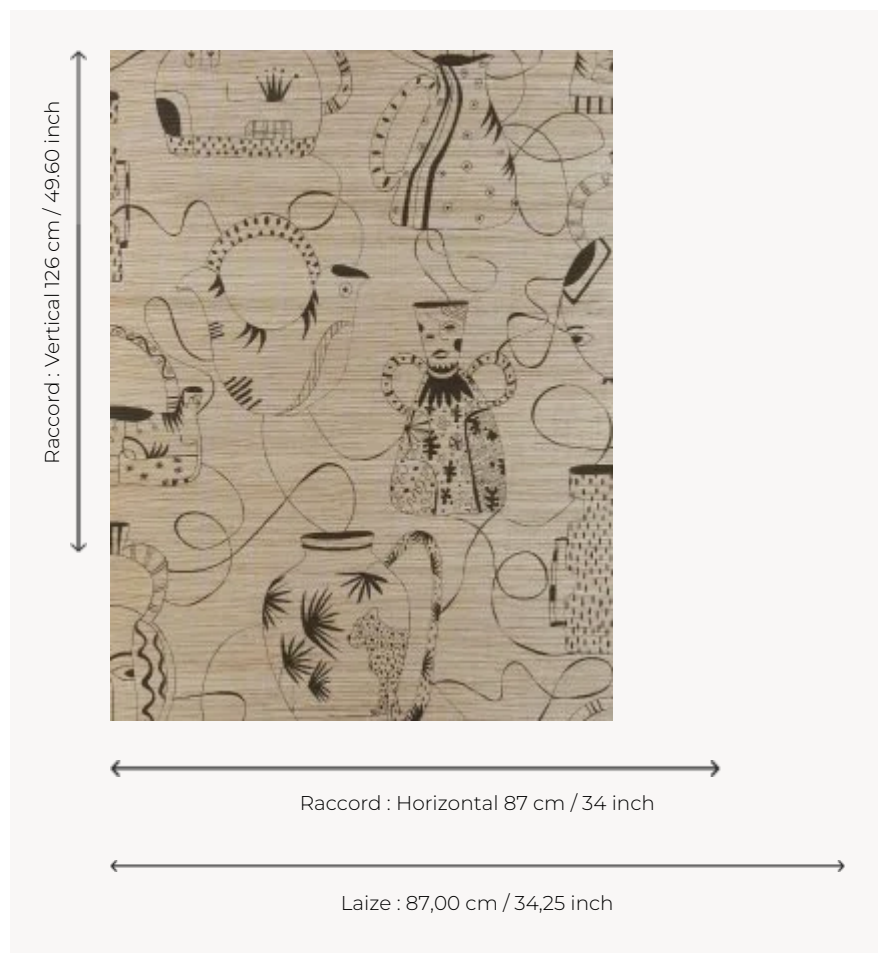

FP591002 VASES MASQUÉS

Composition of intertwined, imaginary vases in a line drawing.

FP591002 - Or

Pierre Frey

TYPE	Small width printed wallpapers - Straws and similar materials
ARTIST	Fanny Lebon
SALES UNIT	Available per meter/yard
BACKING	NON WOVEN
COMPOSITION	100 % Non-woven
WIDTH	87 cm / 34,25 inch
REPEAT	H: 87 cm - 34,00 inch V: 126 cm - 49,60 inch Half drop repeat
WEIGHT	240 gr / m ²
CARE	
TRIMMING	Trimmed
HANGING/REMOVING	Paste the wall Strippable
CERTIFICATIONS	EUROCLASS B-s1,d0 ASTM E84 Class A
NOTES	Good lightfastness
INFORMATION	Inherent irregularities from the natural fiber

3 Colors

FP591001
Blanc

FP591002
Or

FP591003
Noir