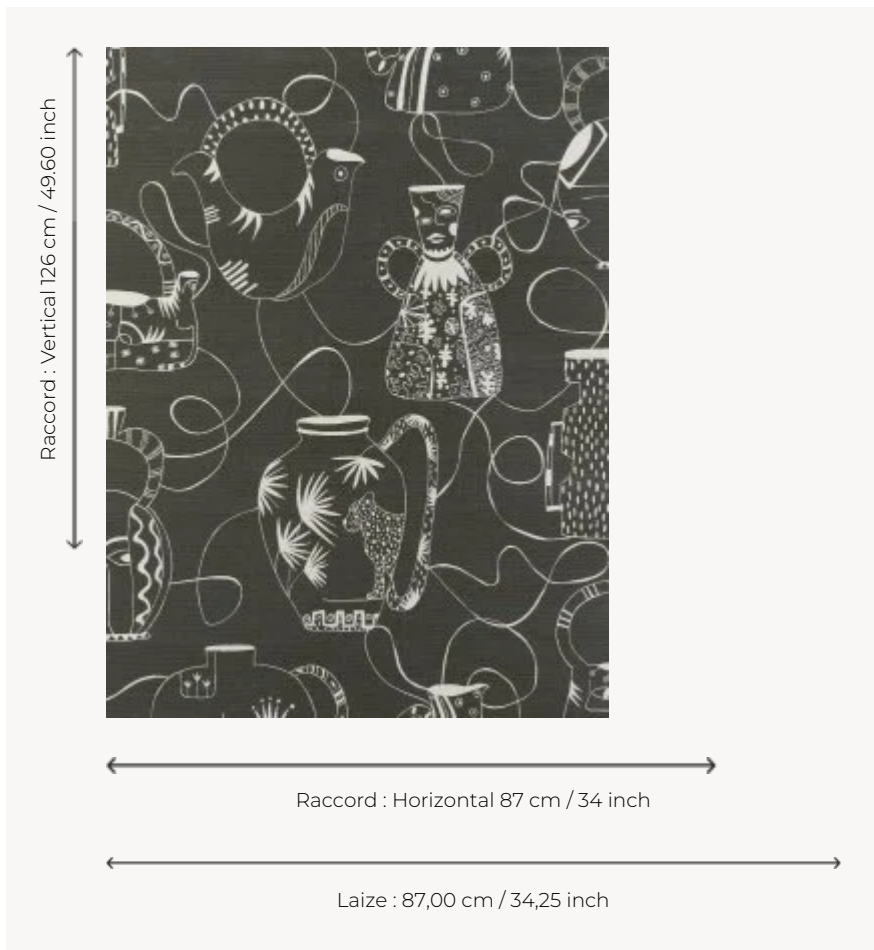

# FP591003 VASES MASQUÉS

Composition of intertwined, imaginary vases in a line drawing.

## Pierre Frey

<b>TYPE</b>	Small width printed wallpapers - Straws and similar materials
<b>ARTIST</b>	Fanny Lebon
<b>SALES UNIT</b>	Available per meter/yard
<b>BACKING</b>	NON WOVEN
<b>COMPOSITION</b>	100 % Non-woven
<b>WIDTH</b>	87 cm / 34,25 inch
<b>REPEAT</b>	H: 87 cm - 34,00 inch V: 126 cm - 49,60 inch Half drop repeat
<b>WEIGHT</b>	240 gr / m <sup>2</sup>
<b>CARE</b>	
<b>TRIMMING</b>	Trimmed
<b>HANGING/REMOVING</b>	Paste the wall Strippable
<b>CERTIFICATIONS</b>	EUROCLASS B-s1,d0 ASTM E84 Class A
<b>NOTES</b>	Good lightfastness
<b>INFORMATION</b>	Inherent irregularities from the natural fiber