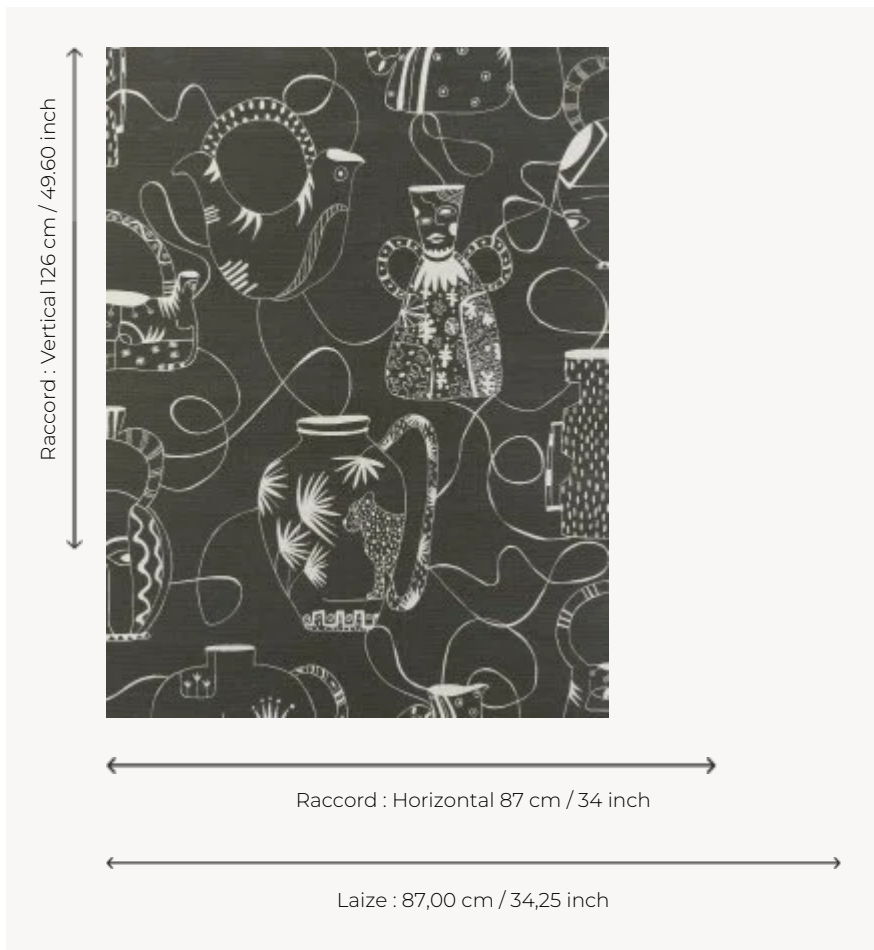

FP591003 VASES MASQUÉS

Composition of intertwined, imaginary vases in a line drawing.

FP591003 - Noir

Pierre Frey

TYPE	Small width printed wallpapers - Straws and similar materials
ARTIST	Fanny Lebon
SALES UNIT	Available per meter/yard
BACKING	NON WOVEN
COMPOSITION	100 % Non-woven
WIDTH	87 cm / 34,25 inch
REPEAT	H: 87 cm - 34,00 inch V: 126 cm - 49,60 inch Half drop repeat
WEIGHT	240 gr / m ²
CARE	
TRIMMING	Trimmed
HANGING/REMOVING	Paste the wall Strippable
CERTIFICATIONS	EUROCLASS B-s1,d0 ASTM E84 Class A
NOTES	Good lightfastness
INFORMATION	Inherent irregularities from the natural fiber

3 Colors

FP591001
Blanc

FP591002
Or

FP591003
Noir