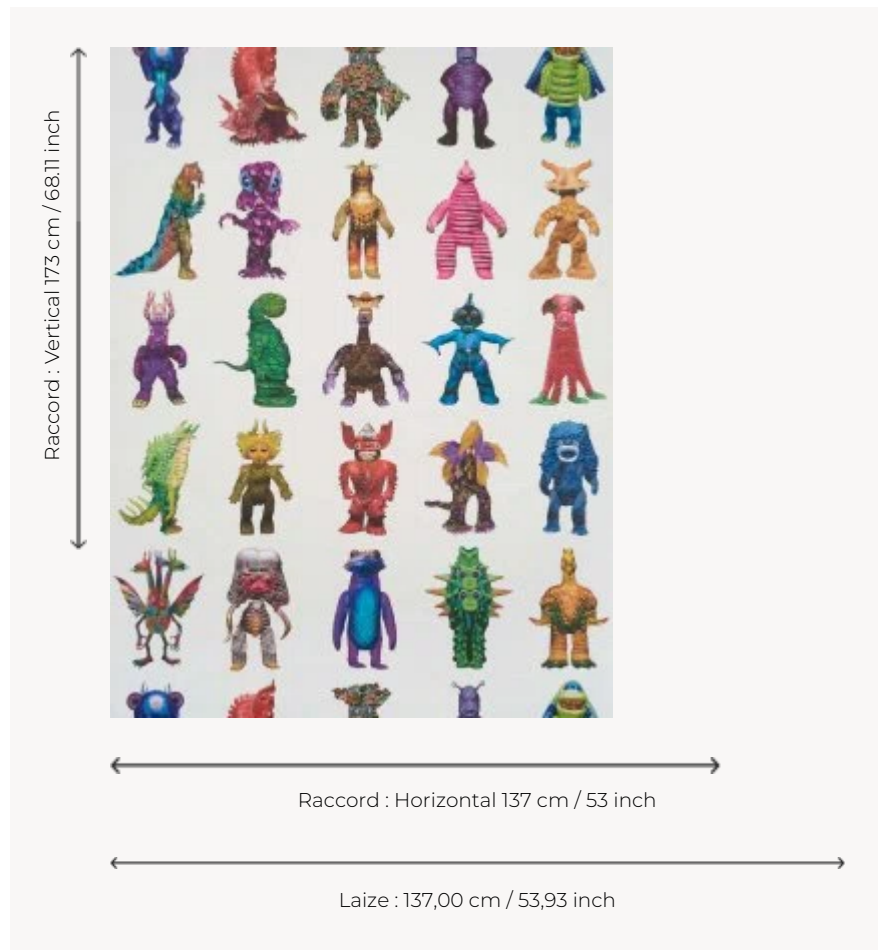

FP592002 MONSTER FAMILY BLANC

Private collection of imaginary figurines reworked by Tal Lancman and Maurizio Galante.

FP592002 - Multicolore

Pierre Frey

TYPE	Wide width printed wallpapers
ARTIST	Tal & Maurizio
SALES UNIT	Available per meter/yard
BACKING	NON WOVEN
COMPOSITION	100 % Non-woven
WIDTH	137 cm / 53,93 inch
REPEAT	H: 137 cm - 53,00 inch V: 173 cm - 68,11 inch Straight repeat
WEIGHT	170 gr / m ²
CARE	
TRIMMING	Trimmed
HANGING/REMOVING	Paste the wall Wet removable

1 Colors

FP592002
Multicolore