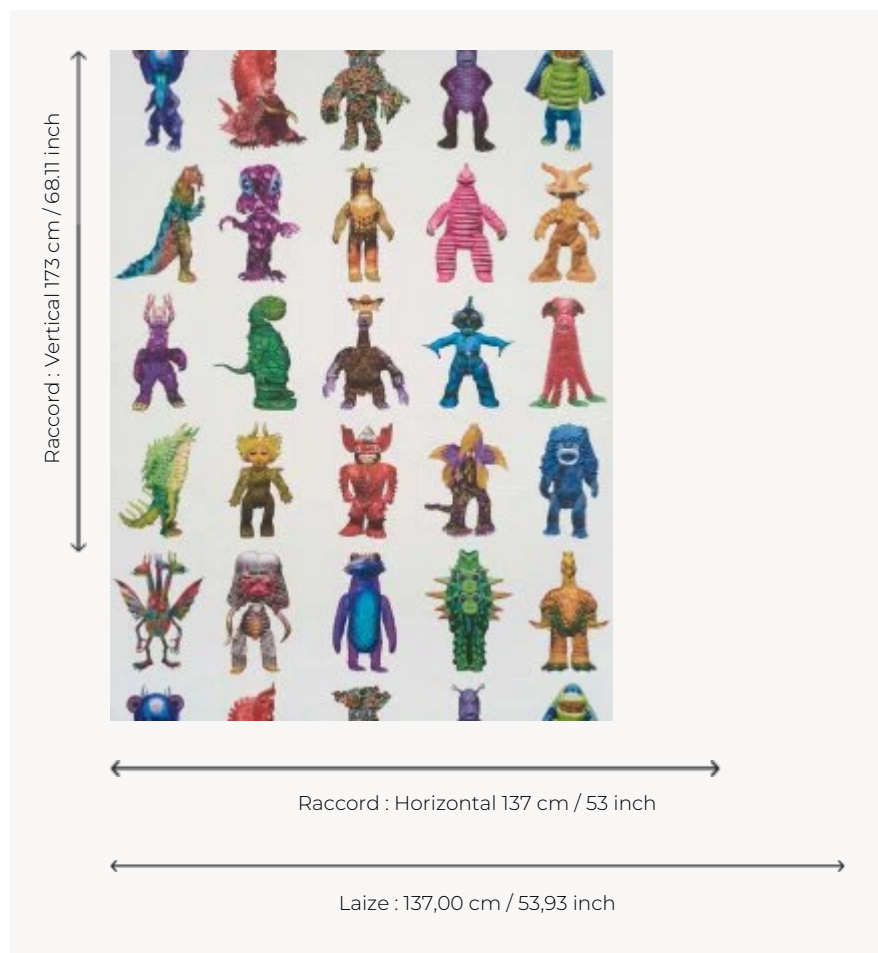

FP592002 MONSTER FAMILY BLANC

Private collection of imaginary figurines reworked by Tal Lancman and Maurizio Galante.

FP592002 - Multicolore

Pierre Frey

TYPE	Wide width printed wallpapers
ARTIST	Tal & Maurizio
SALES UNIT	Available per meter/yard
BACKING	NON WOVEN
COMPOSITION	100 % Non-woven
WIDTH	137 cm / 53,93 inch
REPEAT	H: 137 cm - 53,00 inch V: 173 cm - 68,11 inch Straight repeat
WEIGHT	170 gr / m ²
CARE	
TRIMMING	Trimmed
HANGING/REMOVING	Paste the wall Wet removable

1 Colors

FP592002
Multicolore