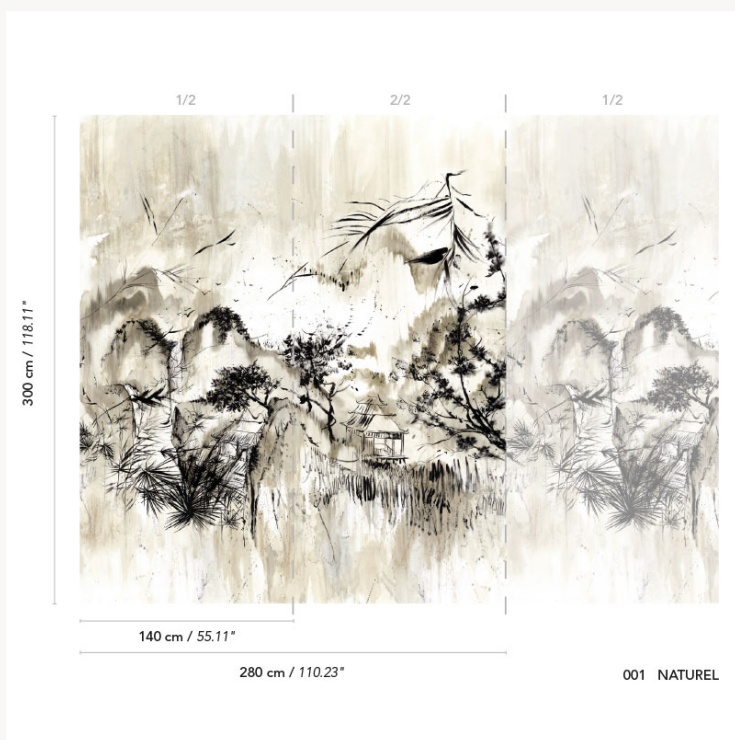

## FP615001 MAGIE JAPONAISE

Painted in India ink, this landscape takes us to distant horizons. With all the magic of Asia and Japan, the eye travels between the mountains and traditional houses. The print on moire fabric brings light and a delicate sophistication (moire laminated on a non-woven backing).

### FP615001 - Naturel

### Pierre Frey

<b>TYPE</b>	Wide width printed wallpapers - Paperbacked fabrics - Panoramic wallpapers
<b>SALES UNIT</b>	Full panoramic 300 cm x 280 cm ( 2 lengths 140 cm x 280 cm) - 118,11 in x 110,23 in( 2 lengths 55,11 in x 110,23 in)
<b>BACKING</b>	NON WOVEN
<b>COMPOSITION</b>	100 % Polyester
<b>WIDTH</b>	140 cm / 55,11 inch
<b>REPEAT</b>	H: 280 cm - 110,00 inch V: 300 cm - 118,11 inch Straight repeat
<b>WEIGHT</b>	345 gr / m <sup>2</sup>
<b>CARE</b>	
<b>TRIMMING</b>	Trimmed
<b>HANGING/REMOVING</b>	Paste the wall Wet removable
<b>NOTES</b>	Sold as a complete artwork
<b>INFORMATION</b>	Panel effect 1 roll = 2 panels