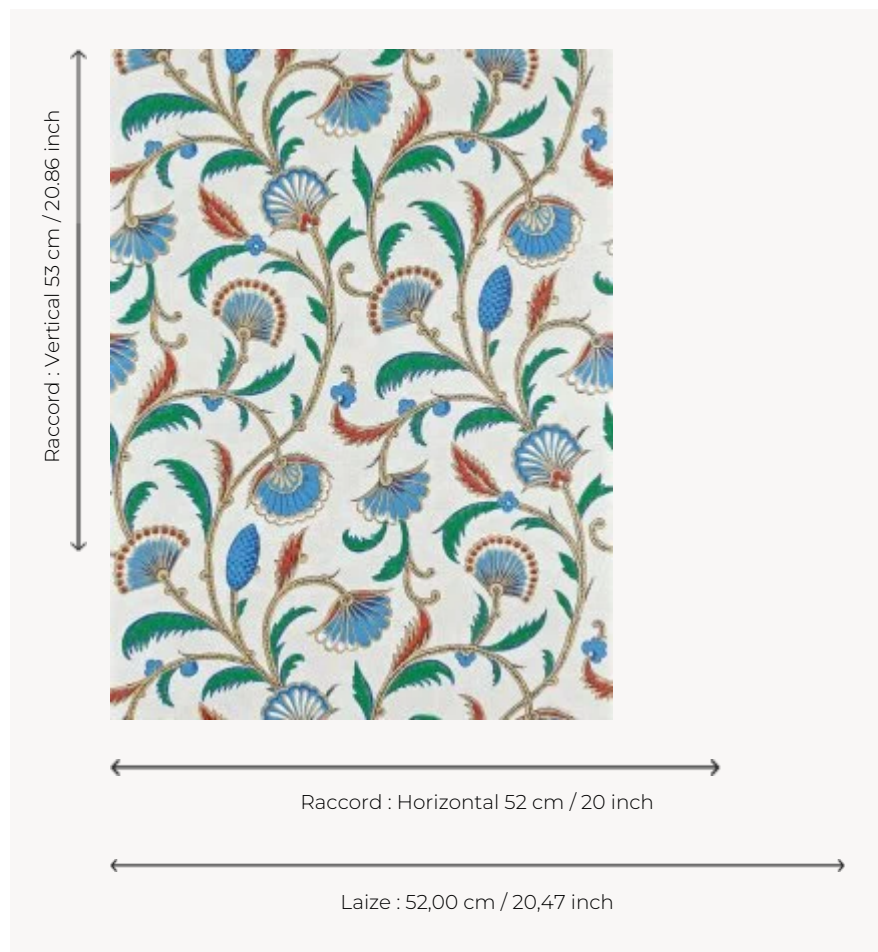

FP618001 SHEHERAZADE

With floral arabesques, like a jewel carried by the storyteller of a Thousand and One Nights, this wallpaper reproduces a gouache from the second half of the 19th century, preserved in the archives of the Maison Pierre Frey. Traditional surface printing gives it a hand-painted look, highlighting every detail of the design.

FP618001 - Iznik

Pierre Frey

TYPE	Small width printed wallpapers
SALES UNIT	Available per roll of 10,05 mts
BACKING	NON WOVEN
COMPOSITION	-
WIDTH	52 cm / 20,47 inch
REPEAT	H: 52 cm - 20,00 inch V: 53 cm - 20,86 inch Straight repeat
WEIGHT	175 gr / m ²
CARE	
TRIMMING	Trimmed
HANGING/REMOVING	Paste the wall Strippable
CERTIFICATIONS	EUROCLASS B-s1,d0 ASTM E84 Class A
NOTES	Good lightfastness Flame retardant backing Traditional printing technique

5 Colors

FP618001
Iznik

FP618002
Emeraude

FP618003
Soleil

FP618004
Roseindien

FP618005
Bisque