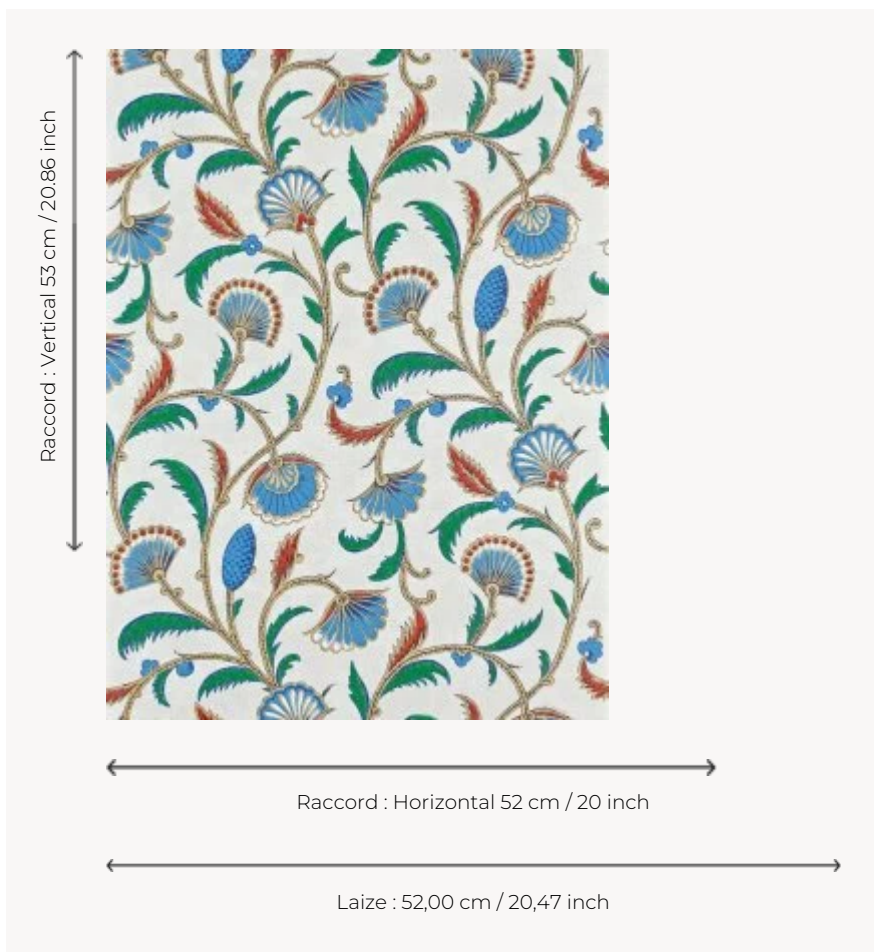

FP618001 SHEHERAZADE

With floral arabesques, like a jewel carried by the storyteller of a Thousand and One Nights, this wallpaper reproduces a gouache from the second half of the 19th century, preserved in the archives of the Maison Pierre Frey. Traditional surface printing gives it a hand-painted look, highlighting every detail of the design.

FP618001 - Iznik

Pierre Frey

TYPE	Small width printed wallpapers
SALES UNIT	Available per roll of 10,05 mts
BACKING	NON WOVEN
COMPOSITION	-
WIDTH	52 cm / 20,47 inch
REPEAT	H: 52 cm - 20,00 inch V: 53 cm - 20,86 inch Straight repeat
WEIGHT	175 gr / m ²
CARE	
TRIMMING	Trimmed
HANGING/REMOVING	Paste the wall Strippable
CERTIFICATIONS	EUROCLASS B-s1,d0 ASTM E84 Class A
NOTES	Good lightfastness Flame retardant backing Traditional printing technique

5 Colors

FP618001
Iznik

FP618002
Emeraude

FP618003
Soleil

FP618004
Roseindien

FP618005
Bisque