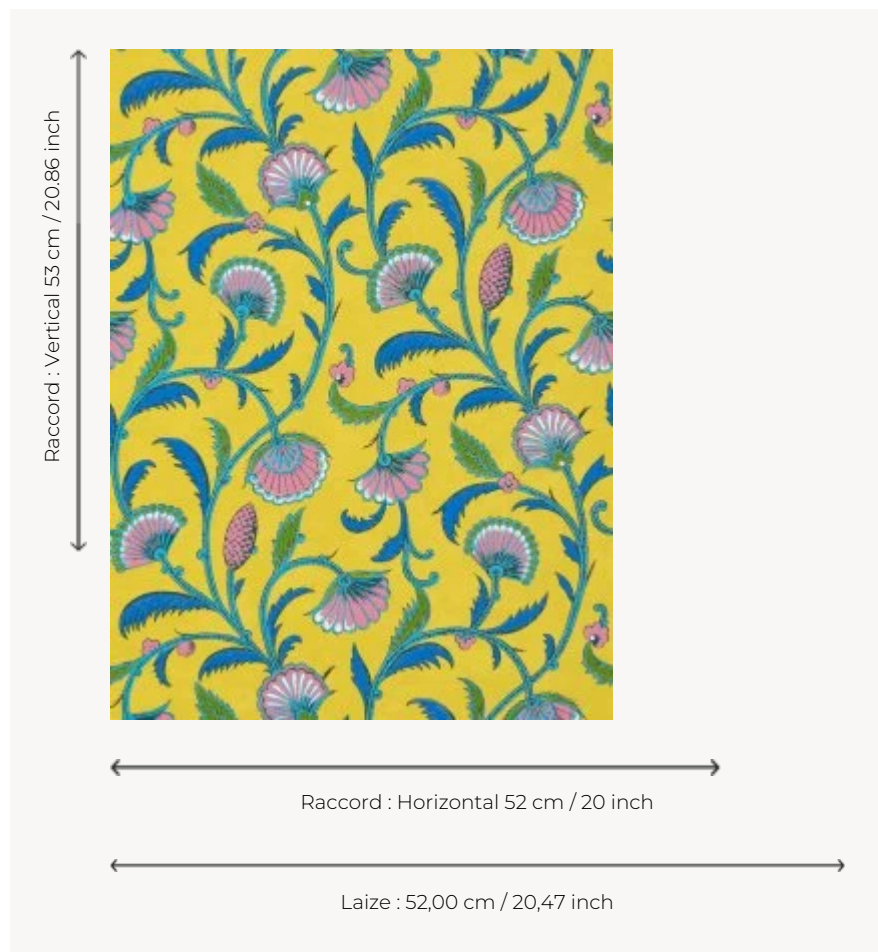

FP618003 SHEHERAZADE

With floral arabesques, like a jewel carried by the storyteller of a Thousand and One Nights, this wallpaper reproduces a gouache from the second half of the 19th century, preserved in the archives of the Maison Pierre Frey. Traditional surface printing gives it a hand-painted look, highlighting every detail of the design.

FP618003 - Soleil

Pierre Frey

TYPE	Small width printed wallpapers
SALES UNIT	Available per roll of 10,05 mts
BACKING	NON WOVEN
COMPOSITION	-
WIDTH	52 cm / 20,47 inch
REPEAT	H: 52 cm - 20,00 inch V: 53 cm - 20,86 inch Straight repeat
WEIGHT	175 gr / m ²
CARE	
TRIMMING	Trimmed
HANGING/REMOVING	Paste the wall Strippable
CERTIFICATIONS	EUROCLASS B-s1,d0 ASTM E84 Class A
NOTES	Good lightfastness Flame retardant backing Traditional printing technique

5 Colors

FP618001
Iznik

FP618002
Emeraude

FP618003
Soleil

FP618004
Roseindien

FP618005
Bisque