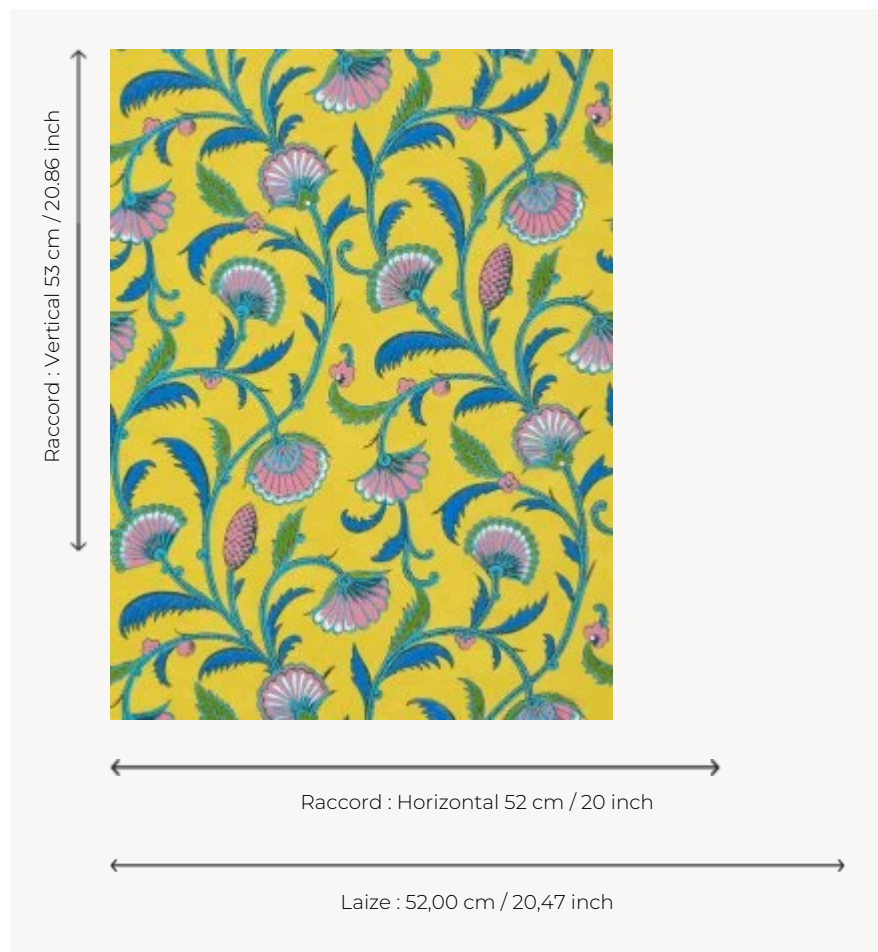

FP618003 SHEHERAZADE

With floral arabesques, like a jewel carried by the storyteller of a Thousand and One Nights, this wallpaper reproduces a gouache from the second half of the 19th century, preserved in the archives of the Maison Pierre Frey. Traditional surface printing gives it a hand-painted look, highlighting every detail of the design.

FP618003 - Soleil

Pierre Frey

TYPE	Small width printed wallpapers
SALES UNIT	Available per roll of 10,05 mts
BACKING	NON WOVEN
COMPOSITION	-
WIDTH	52 cm / 20,47 inch
REPEAT	H: 52 cm - 20,00 inch V: 53 cm - 20,86 inch Straight repeat
WEIGHT	175 gr / m ²
CARE	
TRIMMING	Trimmed
HANGING/REMOVING	Paste the wall Strippable
CERTIFICATIONS	EUROCLASS B-s1,d0 ASTM E84 Class A
NOTES	Good lightfastness Flame retardant backing Traditional printing technique

5 Colors

FP618001
Iznik

FP618002
Emeraude

FP618003
Soleil

FP618004
Roseindien

FP618005
Bisque