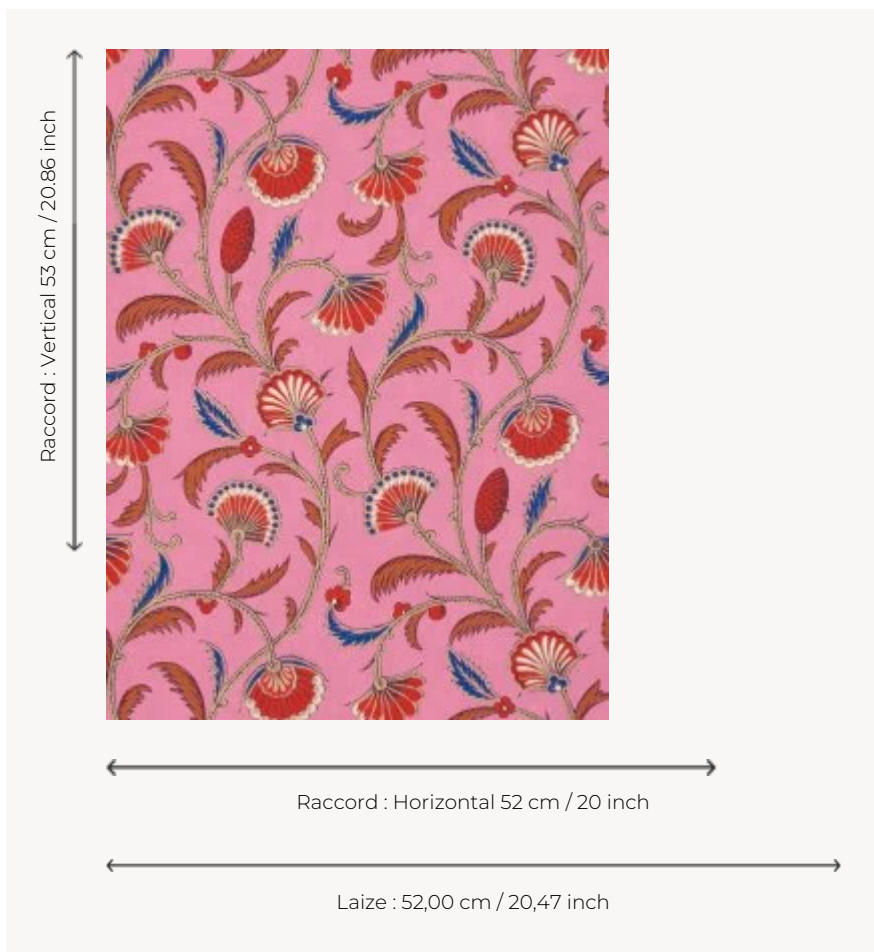

FP618004 SHEHERAZADE

With floral arabesques, like a jewel carried by the storyteller of a Thousand and One Nights, this wallpaper reproduces a gouache from the second half of the 19th century, preserved in the archives of the Maison Pierre Frey. Traditional surface printing gives it a hand-painted look, highlighting every detail of the design.

FP618004 - Roseindien

Pierre Frey

TYPE	Small width printed wallpapers
SALES UNIT	Available per roll of 10,05 mts
BACKING	NON WOVEN
COMPOSITION	-
WIDTH	52 cm / 20,47 inch
REPEAT	H: 52 cm - 20,00 inch V: 53 cm - 20,86 inch Straight repeat
WEIGHT	175 gr / m ²
CARE	
TRIMMING	Trimmed
HANGING/REMOVING	Paste the wall Strippable
CERTIFICATIONS	EUROCLASS B-s1,d0 ASTM E84 Class A
NOTES	Good lightfastness Flame retardant backing Traditional printing technique

5 Colors

FP618001
Iznik

FP618002
Emeraude

FP618003
Soleil

FP618004
Roseindien

FP618005
Bisque