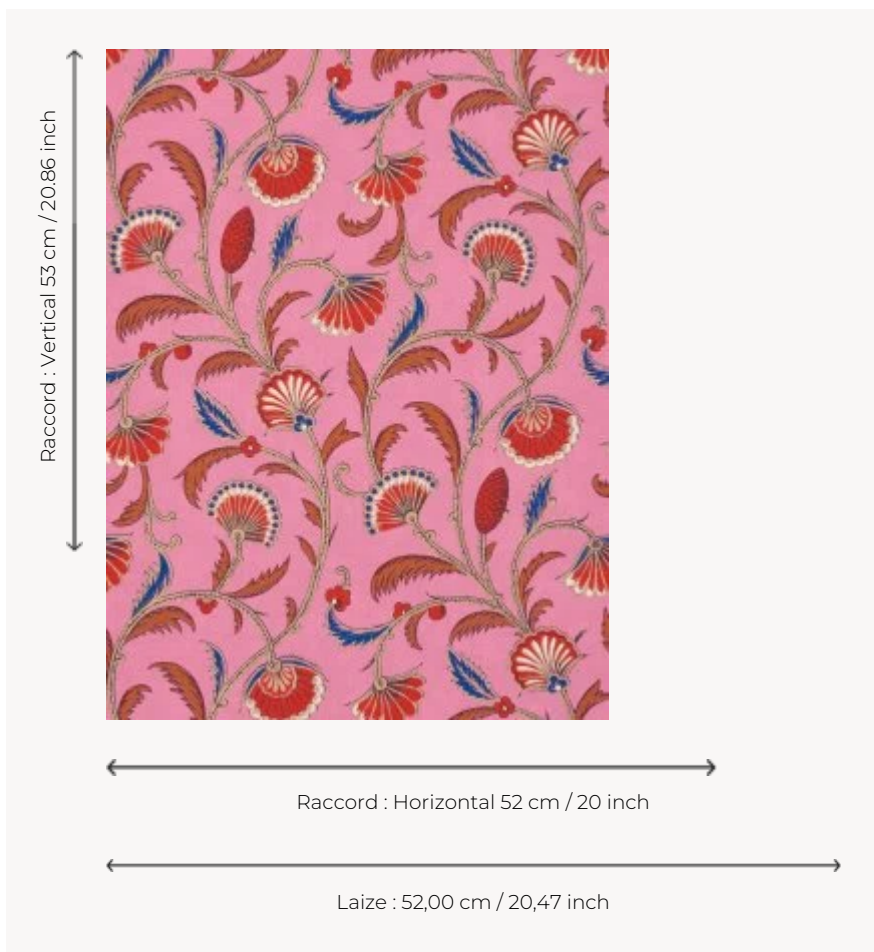

FP618004 SHEHERAZADE

With floral arabesques, like a jewel carried by the storyteller of a Thousand and One Nights, this wallpaper reproduces a gouache from the second half of the 19th century, preserved in the archives of the Maison Pierre Frey. Traditional surface printing gives it a hand-painted look, highlighting every detail of the design.

FP618004 - Roseindien

Pierre Frey

TYPE	Small width printed wallpapers
SALES UNIT	Available per roll of 10,05 mts
BACKING	NON WOVEN
COMPOSITION	-
WIDTH	52 cm / 20,47 inch
REPEAT	H: 52 cm - 20,00 inch V: 53 cm - 20,86 inch Straight repeat
WEIGHT	175 gr / m ²
CARE	
TRIMMING	Trimmed
HANGING/REMOVING	Paste the wall Strippable
CERTIFICATIONS	EUROCLASS B-s1,d0 ASTM E84 Class A
NOTES	Good lightfastness Flame retardant backing Traditional printing technique

5 Colors

FP618001
Iznik

FP618002
Emeraude

FP618003
Soleil

FP618004
Roseindien

FP618005
Bisque