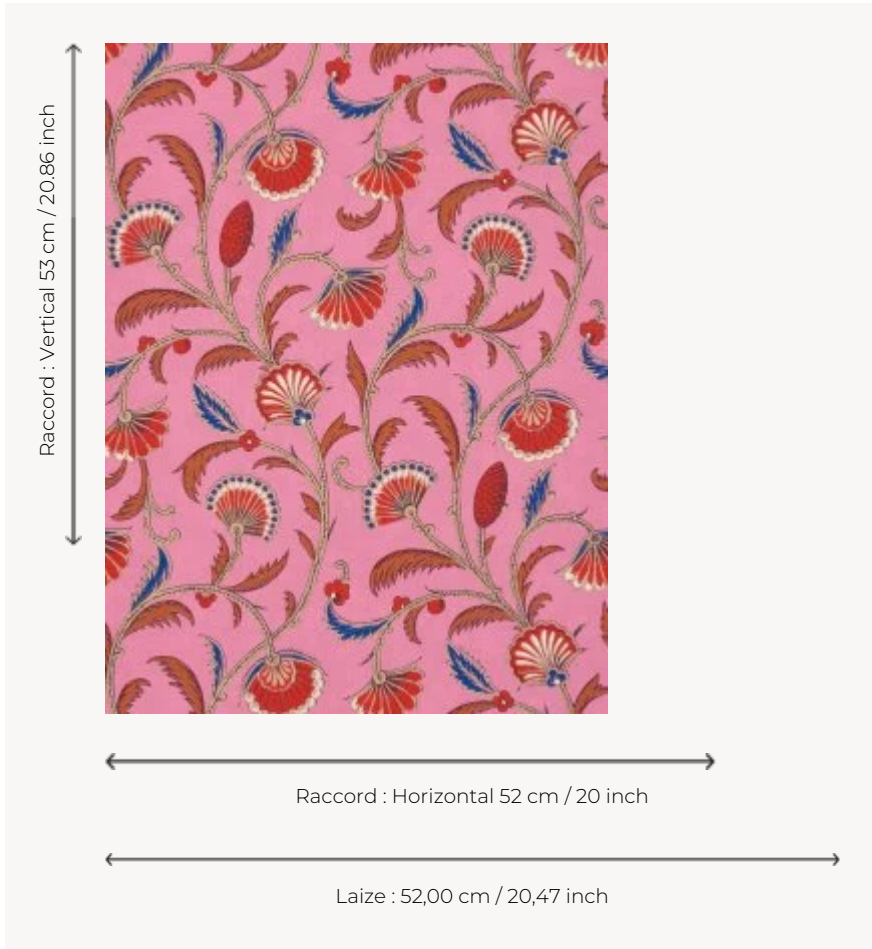

FP618004 SHEHERAZADE

With floral arabesques, like a jewel carried by the storyteller of a Thousand and One Nights, this wallpaper reproduces a gouache from the second half of the 19th century, preserved in the archives of the Maison Pierre Frey. Traditional surface printing gives it a hand-painted look, highlighting every detail of the design.

FP618004 - Roseindien

Pierre Frey

TYPE	Small width printed wallpapers
SALES UNIT	Available per roll of 10,05 mts
BACKING	NON WOVEN
COMPOSITION	-
WIDTH	52 cm / 20,47 inch
REPEAT	H: 52 cm - 20,00 inch V: 53 cm - 20,86 inch Straight repeat
WEIGHT	175 gr / m ²
CARE	
TRIMMING	Trimmed
HANGING/REMOVING	Paste the wall Strippable
CERTIFICATIONS	EUROCLASS B-s1,d0 ASTM E84 Class A
NOTES	Good lightfastness Flame retardant backing Traditional printing technique

5 Colors

FP618001
Iznik

FP618002
Emeraude

FP618003
Soleil

FP618004
Roseindien

FP618005
Bisque