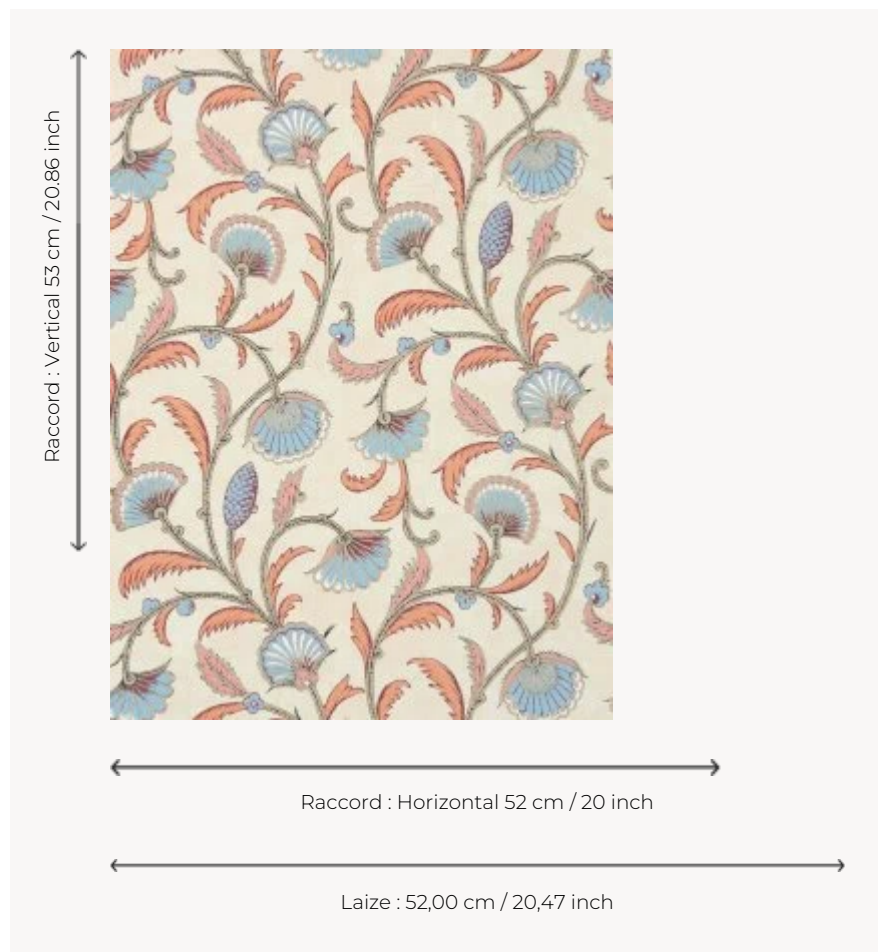

FP618005 SHEHERAZADE

With floral arabesques, like a jewel carried by the storyteller of a Thousand and One Nights, this wallpaper reproduces a gouache from the second half of the 19th century, preserved in the archives of the Maison Pierre Frey. Traditional surface printing gives it a hand-painted look, highlighting every detail of the design.

FP618005 - Bisque

Pierre Frey

TYPE	Small width printed wallpapers
SALES UNIT	Available per roll of 10,05 mts
BACKING	NON WOVEN
COMPOSITION	-
WIDTH	52 cm / 20,47 inch
REPEAT	H: 52 cm - 20,00 inch V: 53 cm - 20,86 inch Straight repeat
WEIGHT	175 gr / m ²
CARE	
TRIMMING	Trimmed
HANGING/REMOVING	Paste the wall Strippable
CERTIFICATIONS	EUROCLASS B-s1,d0 ASTM E84 Class A
NOTES	Good lightfastness Flame retardant backing Traditional printing technique

5 Colors

FP618001
Iznik

FP618002
Emeraude

FP618003
Soleil

FP618004
Roseindien

FP618005
Bisque