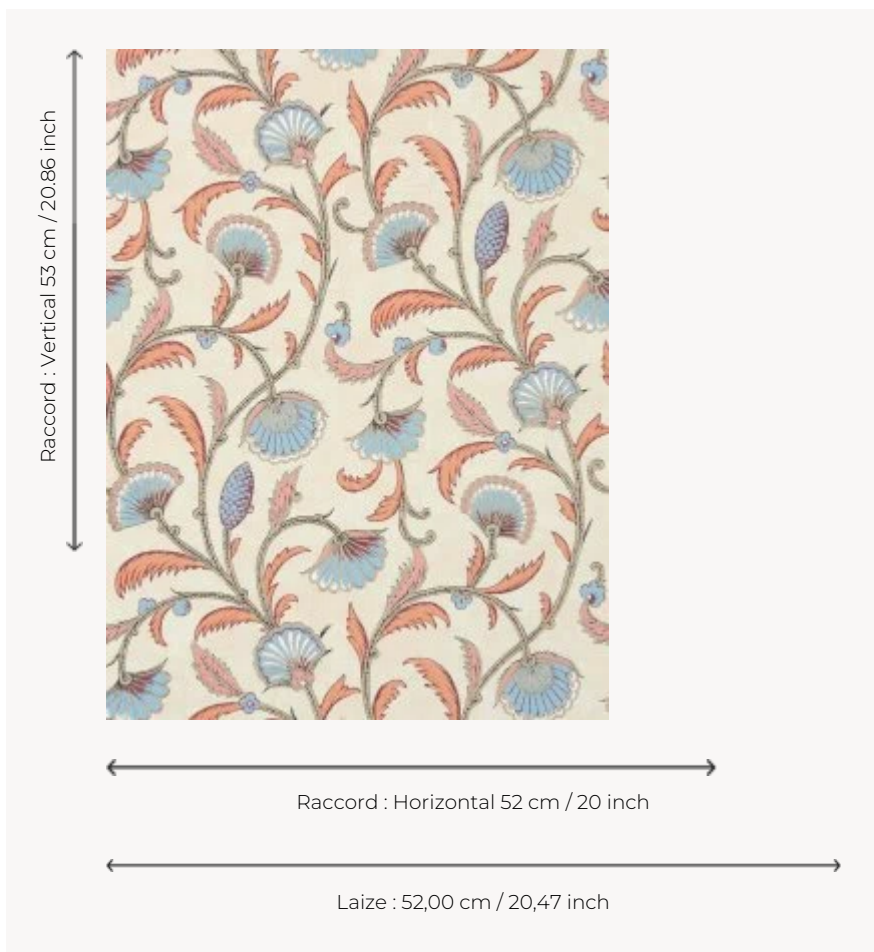

FP618005 SHEHERAZADE

With floral arabesques, like a jewel carried by the storyteller of a Thousand and One Nights, this wallpaper reproduces a gouache from the second half of the 19th century, preserved in the archives of the Maison Pierre Frey. Traditional surface printing gives it a hand-painted look, highlighting every detail of the design.

FP618005 - Bisque

Pierre Frey

TYPE	Small width printed wallpapers
SALES UNIT	Available per roll of 10,05 mts
BACKING	NON WOVEN
COMPOSITION	-
WIDTH	52 cm / 20,47 inch
REPEAT	H: 52 cm - 20,00 inch V: 53 cm - 20,86 inch Straight repeat
WEIGHT	175 gr / m ²
CARE	
TRIMMING	Trimmed
HANGING/REMOVING	Paste the wall Strippable
CERTIFICATIONS	EUROCLASS B-s1,d0 ASTM E84 Class A
NOTES	Good lightfastness Flame retardant backing Traditional printing technique

5 Colors

FP618001
Iznik

FP618002
Emeraude

FP618003
Soleil

FP618004
Roseindien

FP618005
Bisque