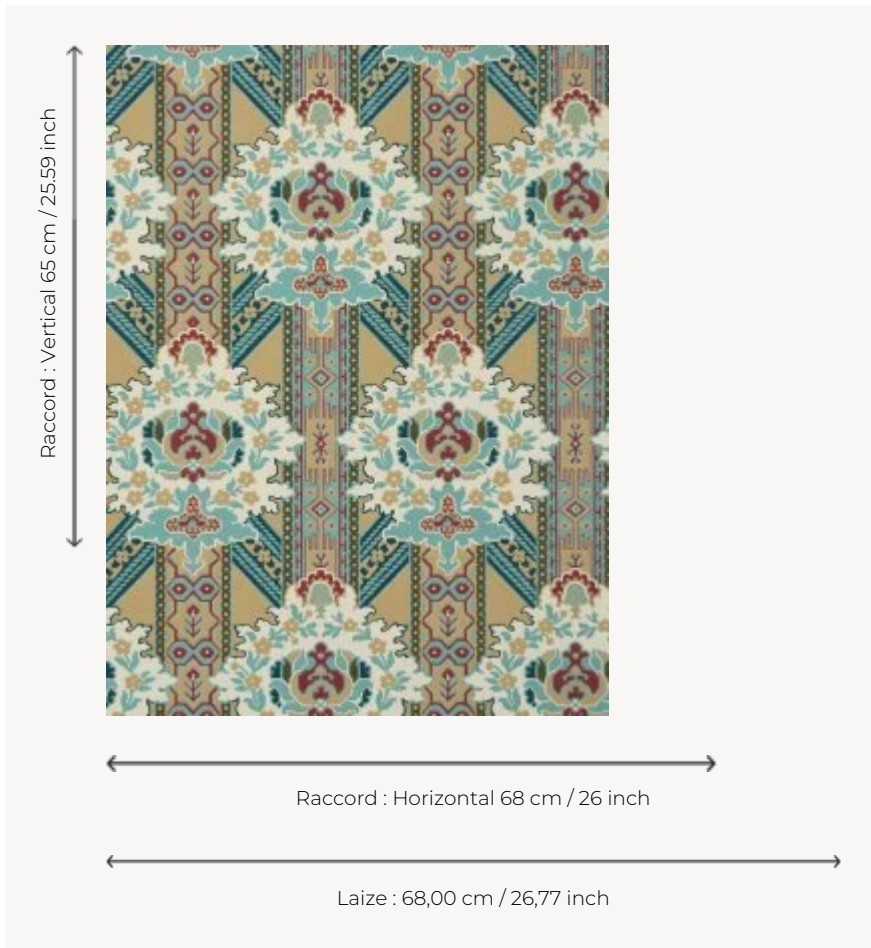

FP619002 TEHERAN

An ornamental, graphic and floral design, inspired by a card layout initially intended for a jacquard weaving from the 19th century, preserved in the Maison's archive collection. Traditional surface printing faithfully transcribes the hand-painted aspect of the original document, and highlights every detail of the design.

FP619002 - Sesame

Pierre Frey

TYPE	Small width printed wallpapers
SALES UNIT	Available per roll of 10,05 mts
BACKING	NON WOVEN
COMPOSITION	-
WIDTH	68 cm / 26,77 inch
REPEAT	H: 68 cm - 26,00 inch V: 65 cm - 25,59 inch Straight repeat
WEIGHT	175 gr / m ²
CARE	
TRIMMING	Trimmed
HANGING/REMOVING	Paste the wall Strippable
CERTIFICATIONS	EUROCLASS B-s1,d0 ASTM E84 Class A
NOTES	Good lightfastness Flame retardant backing Traditional printing technique