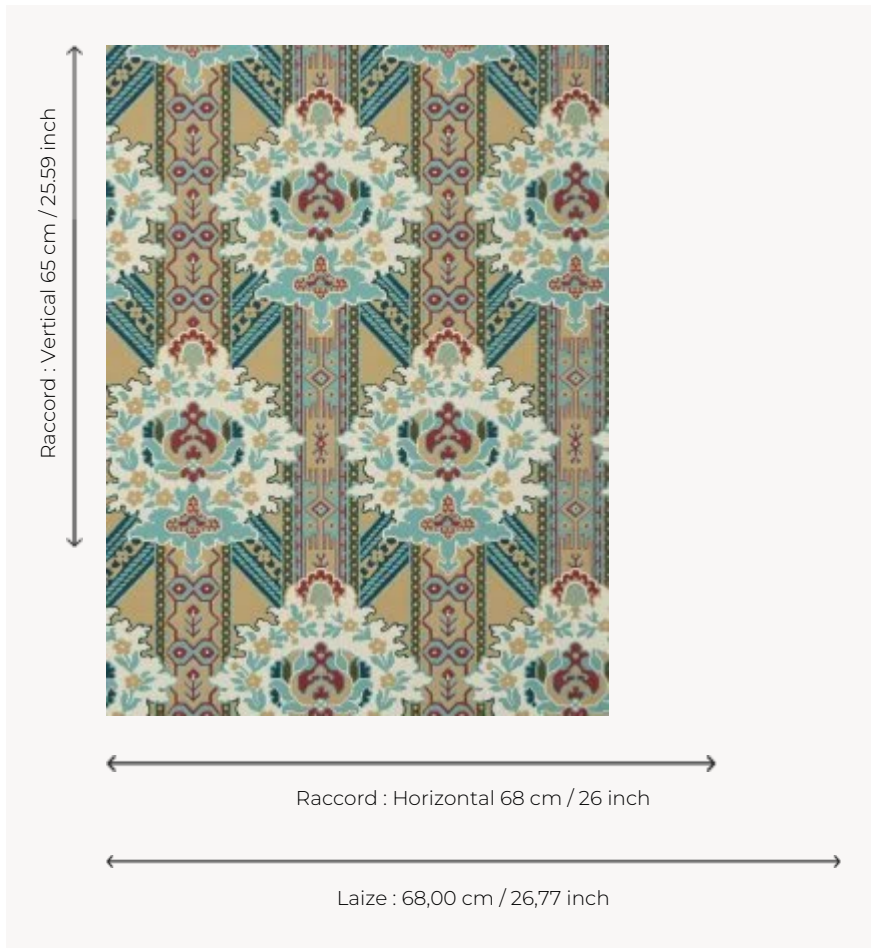

FP619002 TEHERAN

An ornamental, graphic and floral design, inspired by a card layout initially intended for a jacquard weaving from the 19th century, preserved in the Maison's archive collection. Traditional surface printing faithfully transcribes the hand-painted aspect of the original document, and highlights every detail of the design.

FP619002 - Sesame

Pierre Frey

TYPE	Small width printed wallpapers
SALES UNIT	Available per roll of 10,05 mts
BACKING	NON WOVEN
COMPOSITION	-
WIDTH	68 cm / 26,77 inch
REPEAT	H: 68 cm - 26,00 inch V: 65 cm - 25,59 inch Straight repeat
WEIGHT	175 gr / m ²
CARE	
TRIMMING	Trimmed
HANGING/REMOVING	Paste the wall Strippable
CERTIFICATIONS	EUROCLASS B-s1,d0 ASTM E84 Class A
NOTES	Good lightfastness Flame retardant backing Traditional printing technique