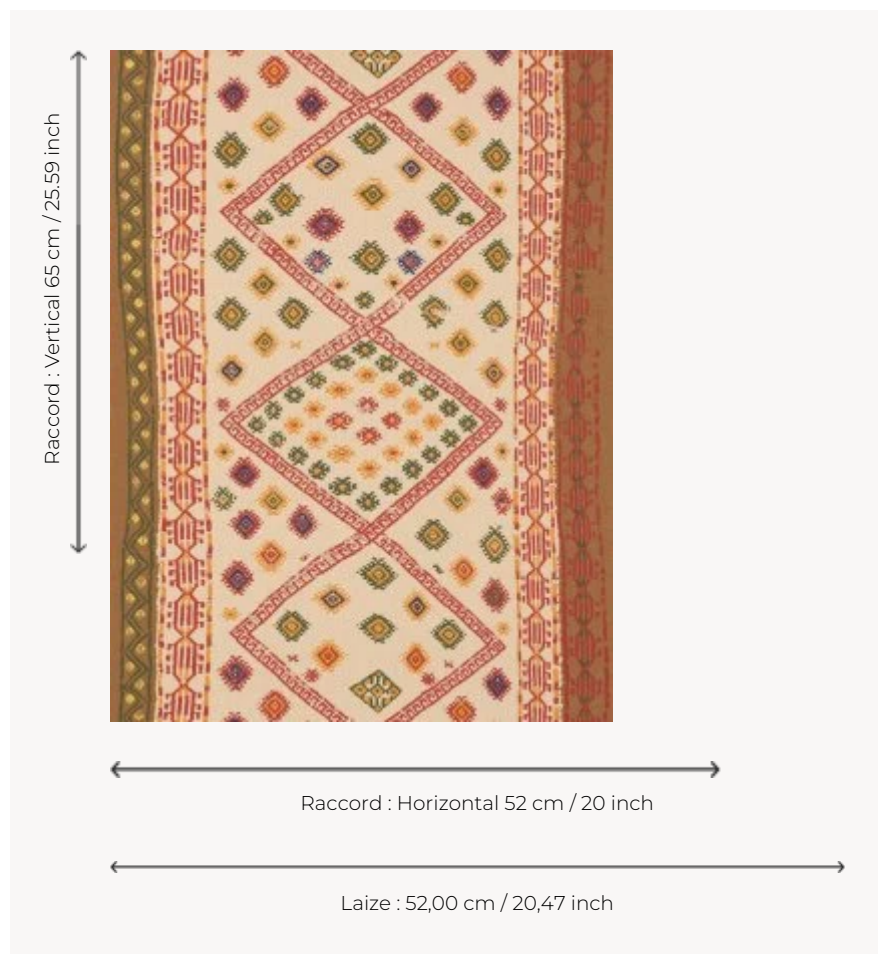

## FP620001 LA YOURTE DU NOMADE

A vertical or horizontal interpretation of a saddle cover, preserved in the Maison's archive collection. This unique piece bears witness to the privileged position that horses occupied in Persian civilization. The traditional impression makes it possible to emphasize, in trompe l'oeil, the effect of the weaving and irregularities of time. This reference is studied for vertical use, as vertical stripes on the wall, or for horizontal use, as a border.

### Pierre Frey

<b>TYPE</b>	Small width printed wallpapers
<b>SALES UNIT</b>	Available per roll of 10,05 mts
<b>BACKING</b>	NON WOVEN
<b>COMPOSITION</b>	-
<b>WIDTH</b>	52 cm / 20,47 inch
<b>REPEAT</b>	H: 52 cm - 20,00 inch V: 65 cm - 25,59 inch Free match
<b>WEIGHT</b>	175 gr / m <sup>2</sup>
<b>CARE</b>	
<b>TRIMMING</b>	Trimmed
<b>HANGING/REMOVING</b>	Paste the wall Strippable
<b>CERTIFICATIONS</b>	EUROCLASS B-s1,d0 ASTM E84 Class A
<b>NOTES</b>	Good lightfastness Flame retardant backing Traditional printing technique