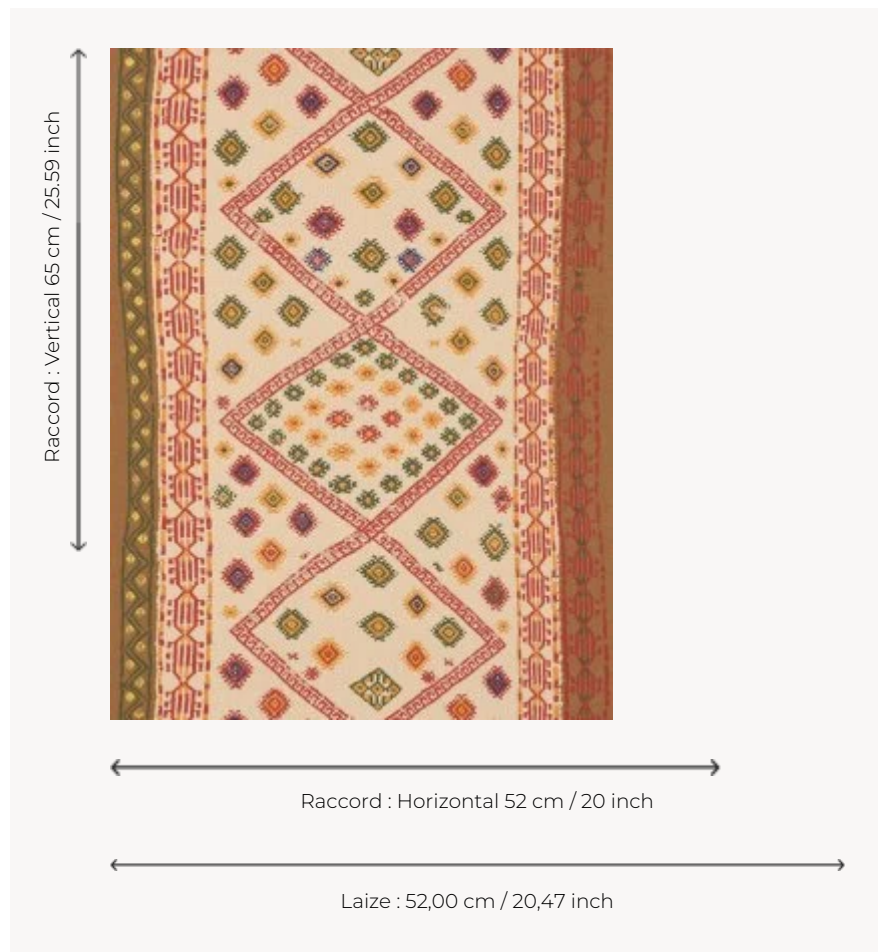

FP620001 LA YOURTE DU NOMADE

A vertical or horizontal interpretation of a saddle cover, preserved in the Maison's archive collection. This unique piece bears witness to the privileged position that horses occupied in Persian civilization. The traditional impression makes it possible to emphasize, in trompe l'oeil, the effect of the weaving and irregularities of time. This reference is studied for vertical use, as vertical stripes on the wall, or for horizontal use, as a border.

FP620001 - Acajou

Pierre Frey

TYPE	Small width printed wallpapers
SALES UNIT	Available per roll of 10,05 mts
BACKING	NON WOVEN
COMPOSITION	-
WIDTH	52 cm / 20,47 inch
REPEAT	H: 52 cm - 20,00 inch V: 65 cm - 25,59 inch Free match
WEIGHT	175 gr / m ²
CARE	
TRIMMING	Trimmed
HANGING/REMOVING	Paste the wall Strippable
CERTIFICATIONS	EUROCLASS B-s1,d0 ASTM E84 Class A
NOTES	Good lightfastness Flame retardant backing Traditional printing technique