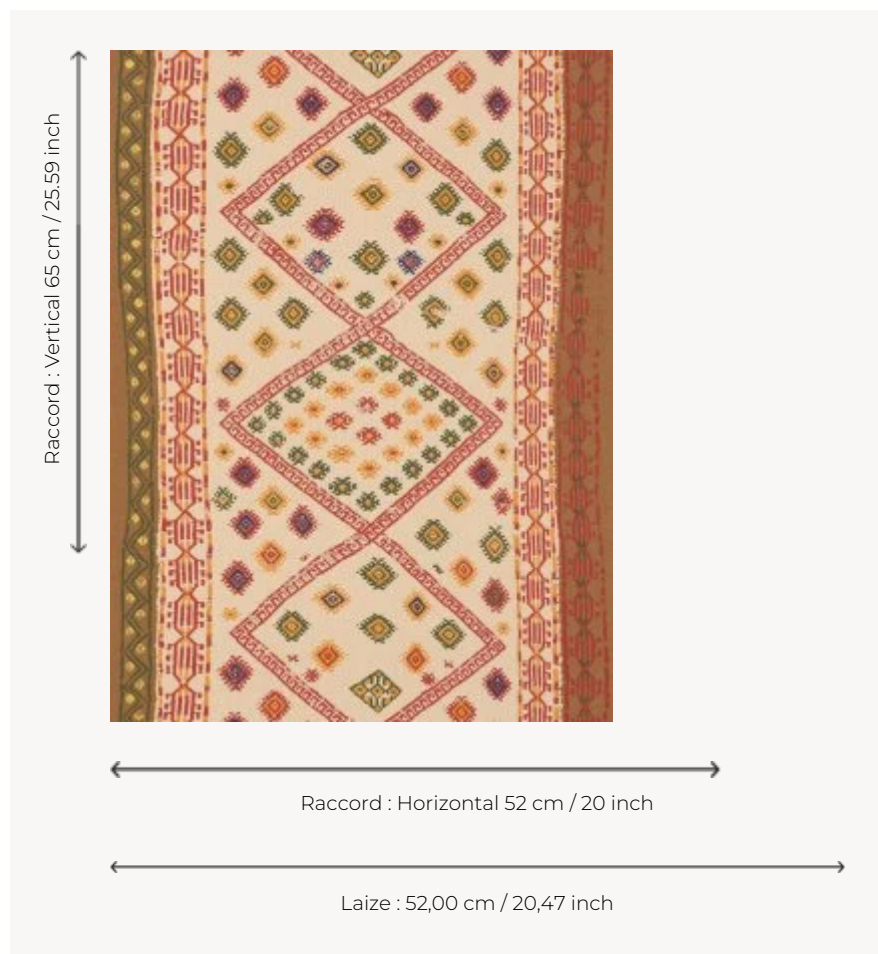

FP620001 LA YOURTE DU NOMADE

A vertical or horizontal interpretation of a saddle cover, preserved in the Maison's archive collection. This unique piece bears witness to the privileged position that horses occupied in Persian civilization. The traditional impression makes it possible to emphasize, in trompe l'oeil, the effect of the weaving and irregularities of time. This reference is studied for vertical use, as vertical stripes on the wall, or for horizontal use, as a border.

FP620001 - Acajou

Pierre Frey

TYPE	Small width printed wallpapers
SALES UNIT	Available per roll of 10,05 mts
BACKING	NON WOVEN
COMPOSITION	-
WIDTH	52 cm / 20,47 inch
REPEAT	H: 52 cm - 20,00 inch V: 65 cm - 25,59 inch Free match
WEIGHT	175 gr / m ²
CARE	
TRIMMING	Trimmed
HANGING/REMOVING	Paste the wall Strippable
CERTIFICATIONS	EUROCLASS B-s1,d0 ASTM E84 Class A
NOTES	Good lightfastness Flame retardant backing Traditional printing technique