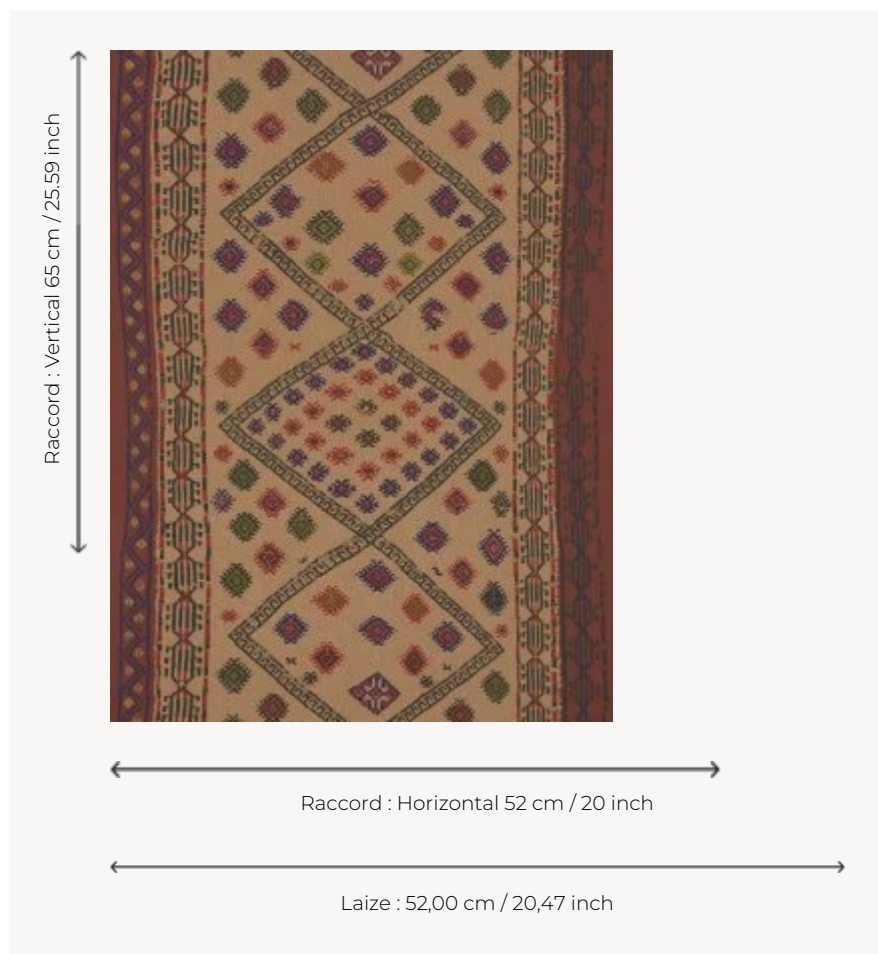

FP620002 LA YOURTE DU NOMADE

A vertical or horizontal interpretation of a saddle cover, preserved in the Maison's archive collection. This unique piece bears witness to the privileged position that horses occupied in Persian civilization. The traditional impression makes it possible to emphasize, in trompe l'oeil, the effect of the weaving and irregularities of time. This reference is studied for vertical use, as vertical stripes on the wall, or for horizontal use, as a border.

FP620002 - Amarante

Pierre Frey

TYPE	Small width printed wallpapers
SALES UNIT	Available per roll of 10,05 mts
BACKING	NON WOVEN
COMPOSITION	-
WIDTH	52 cm / 20,47 inch
REPEAT	H: 52 cm - 20,00 inch V: 65 cm - 25,59 inch Free match
WEIGHT	175 gr / m ²
CARE	
TRIMMING	Trimmed
HANGING/REMOVING	Paste the wall Strippable
CERTIFICATIONS	EUROCLASS B-s1,d0 ASTM E84 Class A
NOTES	Good lightfastness Flame retardant backing Traditional printing technique