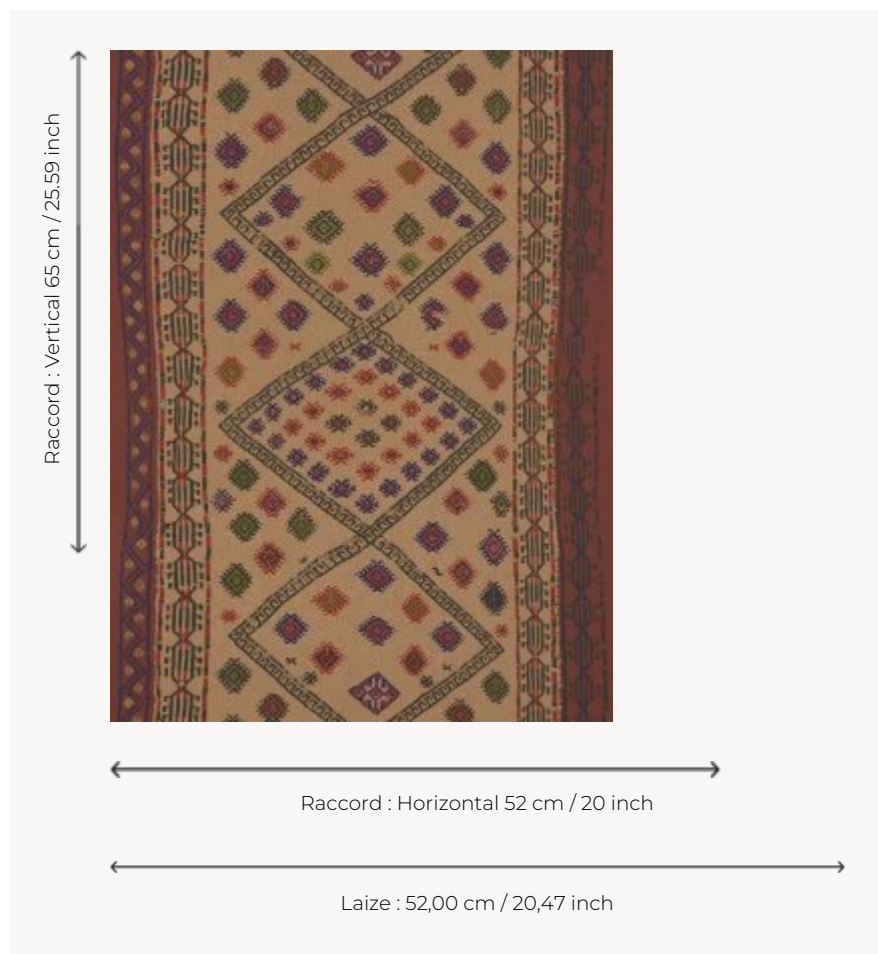

FP620002 LA YOURTE DU NOMADE

A vertical or horizontal interpretation of a saddle cover, preserved in the Maison's archive collection. This unique piece bears witness to the privileged position that horses occupied in Persian civilization. The traditional impression makes it possible to emphasize, in trompe l'oeil, the effect of the weaving and irregularities of time. This reference is studied for vertical use, as vertical stripes on the wall, or for horizontal use, as a border.

FP620002 - Amarante

Pierre Frey

TYPE	Small width printed wallpapers
SALES UNIT	Available per roll of 10,05 mts
BACKING	NON WOVEN
COMPOSITION	-
WIDTH	52 cm / 20,47 inch
REPEAT	H: 52 cm - 20,00 inch V: 65 cm - 25,59 inch Free match
WEIGHT	175 gr / m ²
CARE	
TRIMMING	Trimmed
HANGING/REMOVING	Paste the wall Strippable
CERTIFICATIONS	EUROCLASS B-s1,d0 ASTM E84 Class A
NOTES	Good lightfastness Flame retardant backing Traditional printing technique