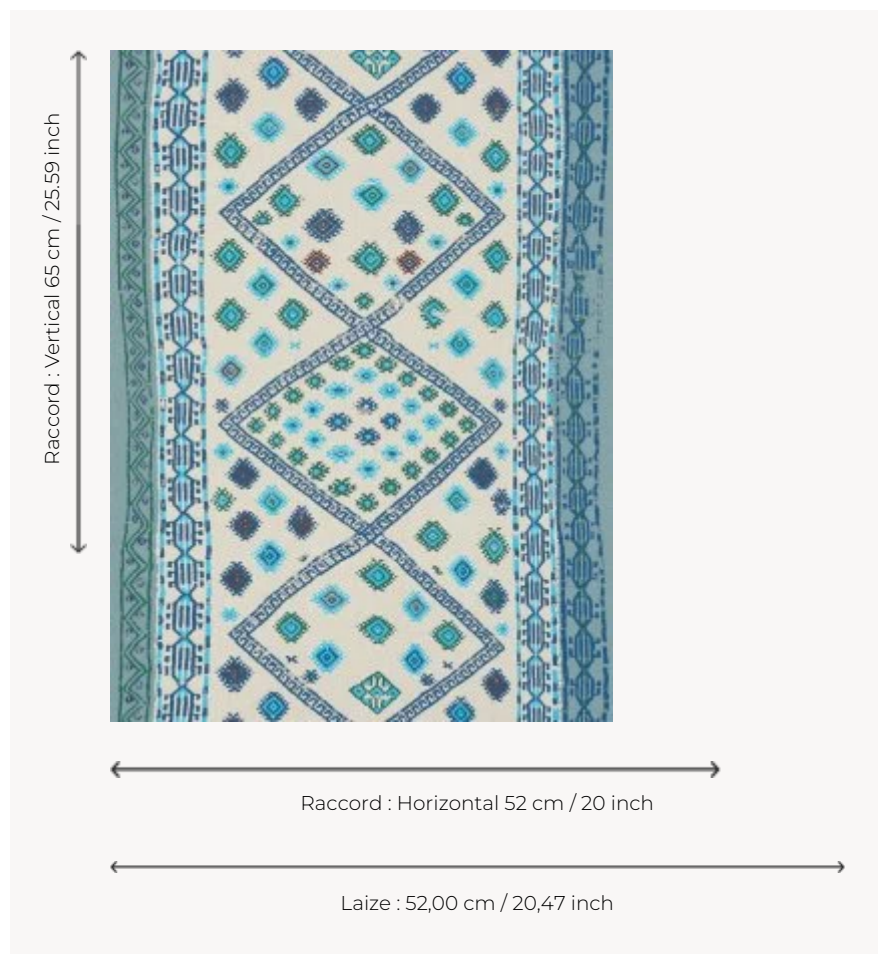

## FP620003 LA YOURTE DU NOMADE

A vertical or horizontal interpretation of a saddle cover, preserved in the Maison's archive collection. This unique piece bears witness to the privileged position that horses occupied in Persian civilization. The traditional impression makes it possible to emphasize, in trompe l'oeil, the effect of the weaving and irregularities of time. This reference is studied for vertical use, as vertical stripes on the wall, or for horizontal use, as a border.

### Pierre Frey

<b>TYPE</b>	Small width printed wallpapers
<b>SALES UNIT</b>	Available per roll of 10,05 mts
<b>BACKING</b>	NON WOVEN
<b>COMPOSITION</b>	-
<b>WIDTH</b>	52 cm / 20,47 inch
<b>REPEAT</b>	H: 52 cm - 20,00 inch V: 65 cm - 25,59 inch Free match
<b>WEIGHT</b>	175 gr / m <sup>2</sup>
<b>CARE</b>	
<b>TRIMMING</b>	Trimmed
<b>HANGING/REMOVING</b>	Paste the wall Strippable
<b>CERTIFICATIONS</b>	EUROCLASS B-s1,d0 ASTM E84 Class A
<b>NOTES</b>	Good lightfastness Flame retardant backing Traditional printing technique