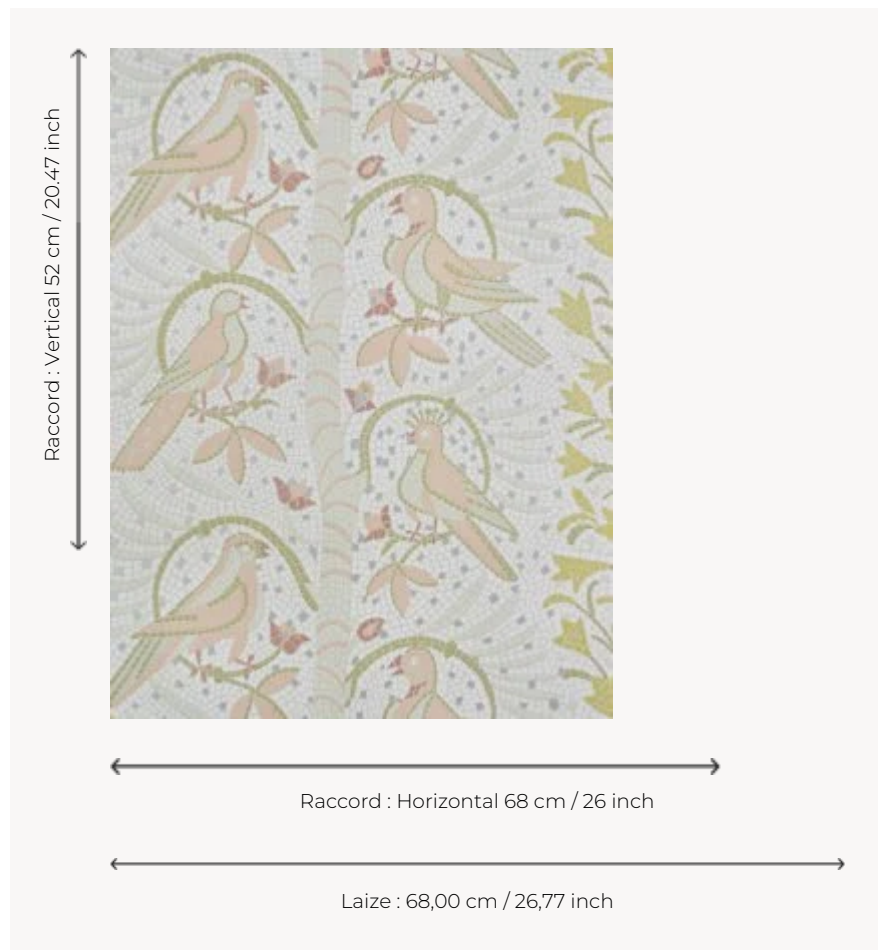

FP621001 LE HAMMAM DE KACHAN

Doves and bizets adorn this mosaic, which can easily be imagined in the Sultan's bath house. The drawing comes from one of our archives, dating from the 1960s.

FP621001 - Ecume

Pierre Frey

TYPE	Small width printed wallpapers
SALES UNIT	Available per roll of 10,05 mts
BACKING	NON WOVEN
COMPOSITION	-
WIDTH	68 cm / 26,77 inch
REPEAT	H: 68 cm - 26,00 inch V: 52 cm - 20,47 inch Straight repeat
WEIGHT	175 gr / m ²
CARE	
TRIMMING	Trimmed
HANGING/REMOVING	Paste the wall Strippable
CERTIFICATIONS	EUROCLASS B-s1,d0 ASTM E84 Class A
NOTES	Good lightfastness Flame retardant backing Traditional printing technique