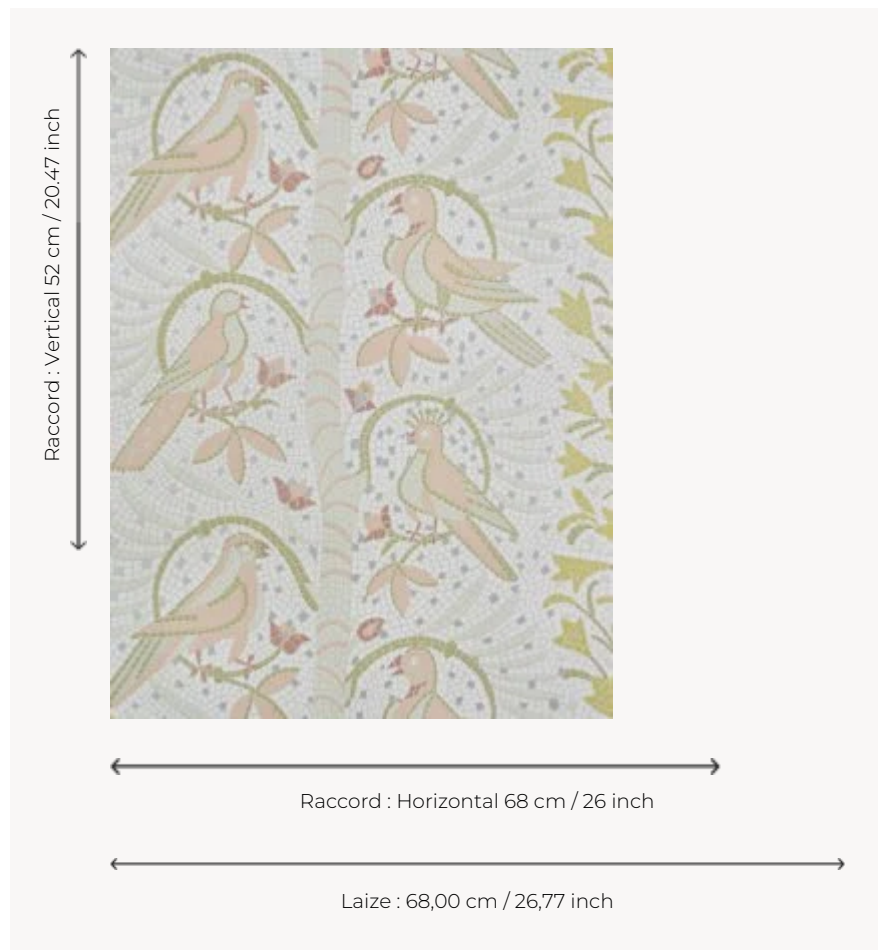

FP621001 LE HAMMAM DE KACHAN

Doves and bizets adorn this mosaic, which can easily be imagined in the Sultan's bath house. The drawing comes from one of our archives, dating from the 1960s.

FP621001 - Ecume

Pierre Frey

TYPE	Small width printed wallpapers
SALES UNIT	Available per roll of 10,05 mts
BACKING	NON WOVEN
COMPOSITION	-
WIDTH	68 cm / 26,77 inch
REPEAT	H: 68 cm - 26,00 inch V: 52 cm - 20,47 inch Straight repeat
WEIGHT	175 gr / m ²
CARE	
TRIMMING	Trimmed
HANGING/REMOVING	Paste the wall Strippable
CERTIFICATIONS	EUROCLASS B-s1,d0 ASTM E84 Class A
NOTES	Good lightfastness Flame retardant backing Traditional printing technique