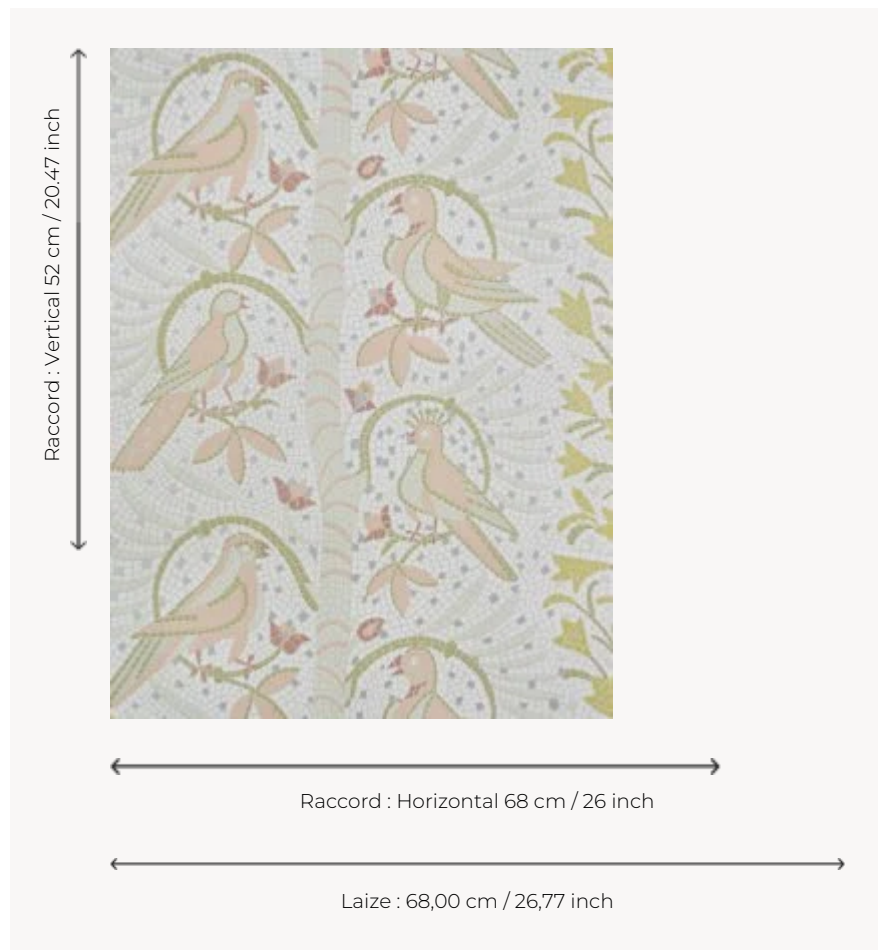

## FP621001 LE HAMMAM DE KACHAN

Doves and bizets adorn this mosaic, which can easily be imagined in the Sultan's bath house. The drawing comes from one of our archives, dating from the 1960s.

### Pierre Frey

<b>TYPE</b>	Small width printed wallpapers
<b>SALES UNIT</b>	Available per roll of 10,05 mts
<b>BACKING</b>	NON WOVEN
<b>COMPOSITION</b>	-
<b>WIDTH</b>	68 cm / 26,77 inch
<b>REPEAT</b>	H: 68 cm - 26,00 inch V: 52 cm - 20,47 inch Straight repeat
<b>WEIGHT</b>	175 gr / m <sup>2</sup>
<b>CARE</b>	
<b>TRIMMING</b>	Trimmed
<b>HANGING/REMOVING</b>	Paste the wall Strippable
<b>CERTIFICATIONS</b>	EUROCLASS B-s1,d0 ASTM E84 Class A
<b>NOTES</b>	Good lightfastness Flame retardant backing Traditional printing technique