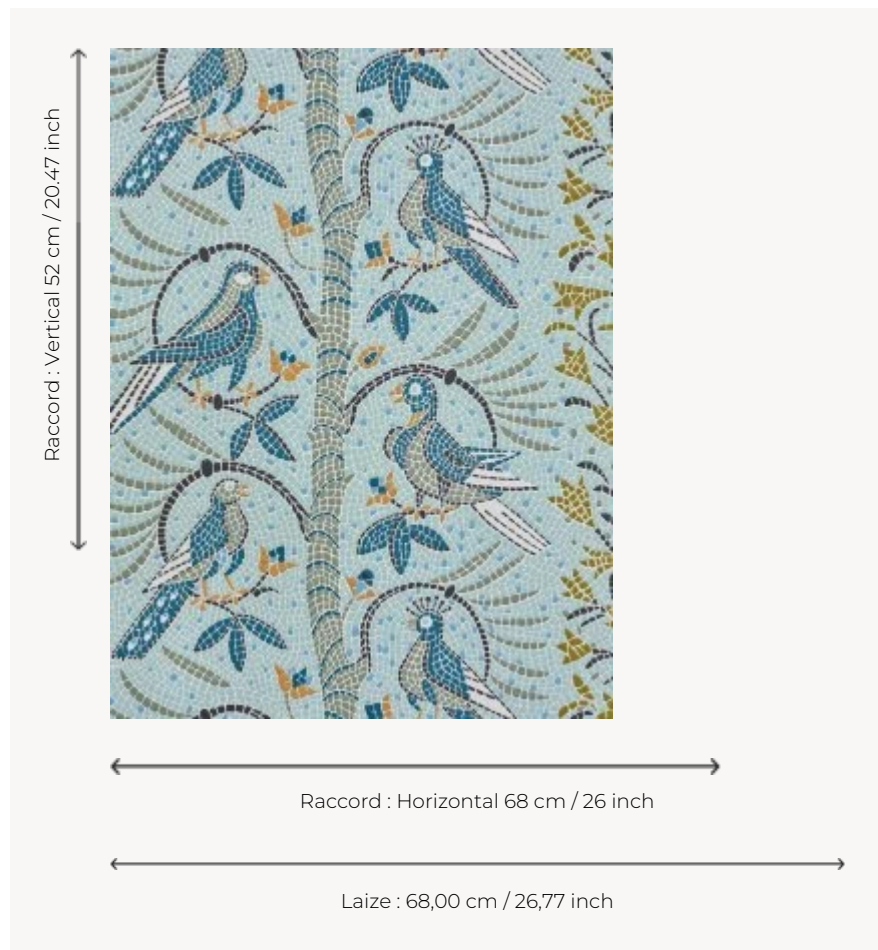

FP621002 LE HAMMAM DE KACHAN

Doves and bizets adorn this mosaic, which can easily be imagined in the Sultan's bath house. The drawing comes from one of our archives, dating from the 1960s.

FP621002 - Eauvive

Pierre Frey

TYPE	Small width printed wallpapers
SALES UNIT	Available per roll of 10,05 mts
BACKING	NON WOVEN
COMPOSITION	-
WIDTH	68 cm / 26,77 inch
REPEAT	H: 68 cm - 26,00 inch V: 52 cm - 20,47 inch Straight repeat
WEIGHT	175 gr / m ²
CARE	
TRIMMING	Trimmed
HANGING/REMOVING	Paste the wall Strippable
CERTIFICATIONS	EUROCLASS B-s1,d0 ASTM E84 Class A
NOTES	Good lightfastness Flame retardant backing Traditional printing technique