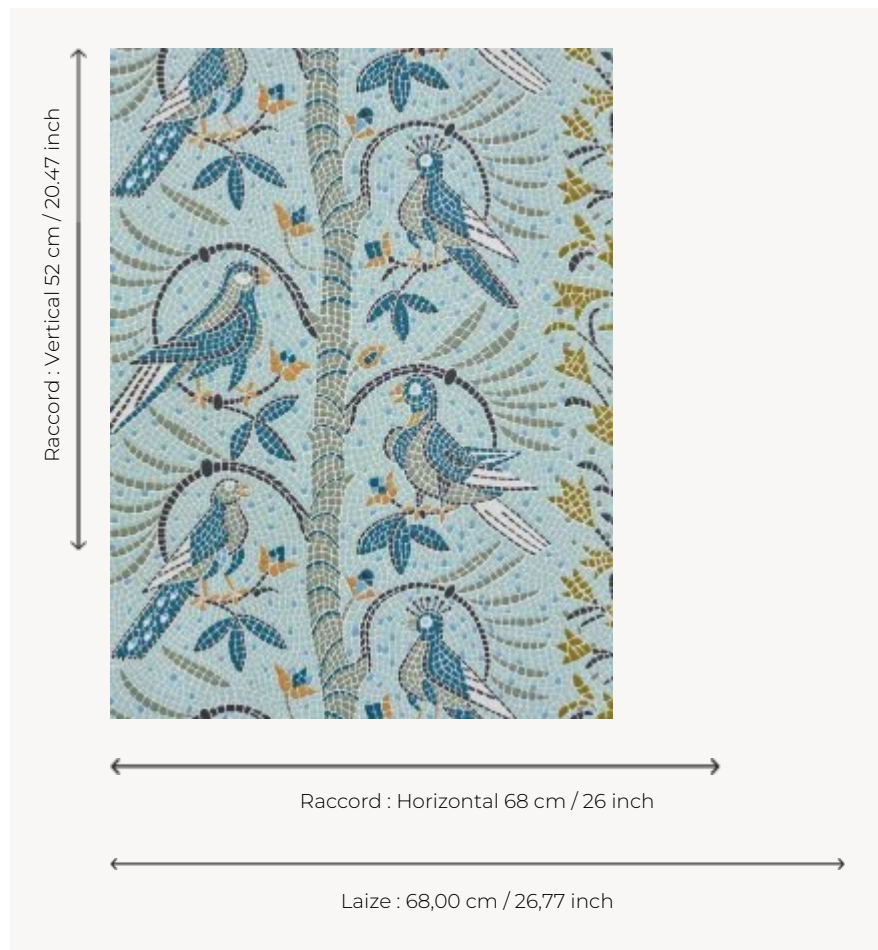

FP621002 LE HAMMAM DE KACHAN

Doves and bizets adorn this mosaic, which can easily be imagined in the Sultan's bath house. The drawing comes from one of our archives, dating from the 1960s.

FP621002 - Eauvive

Pierre Frey

TYPE	Small width printed wallpapers
SALES UNIT	Available per roll of 10,05 mts
BACKING	NON WOVEN
COMPOSITION	-
WIDTH	68 cm / 26,77 inch
REPEAT	H: 68 cm - 26,00 inch V: 52 cm - 20,47 inch Straight repeat
WEIGHT	175 gr / m ²
CARE	
TRIMMING	Trimmed
HANGING/REMOVING	Paste the wall Strippable
CERTIFICATIONS	EUROCLASS B-s1,d0 ASTM E84 Class A
NOTES	Good lightfastness Flame retardant backing Traditional printing technique