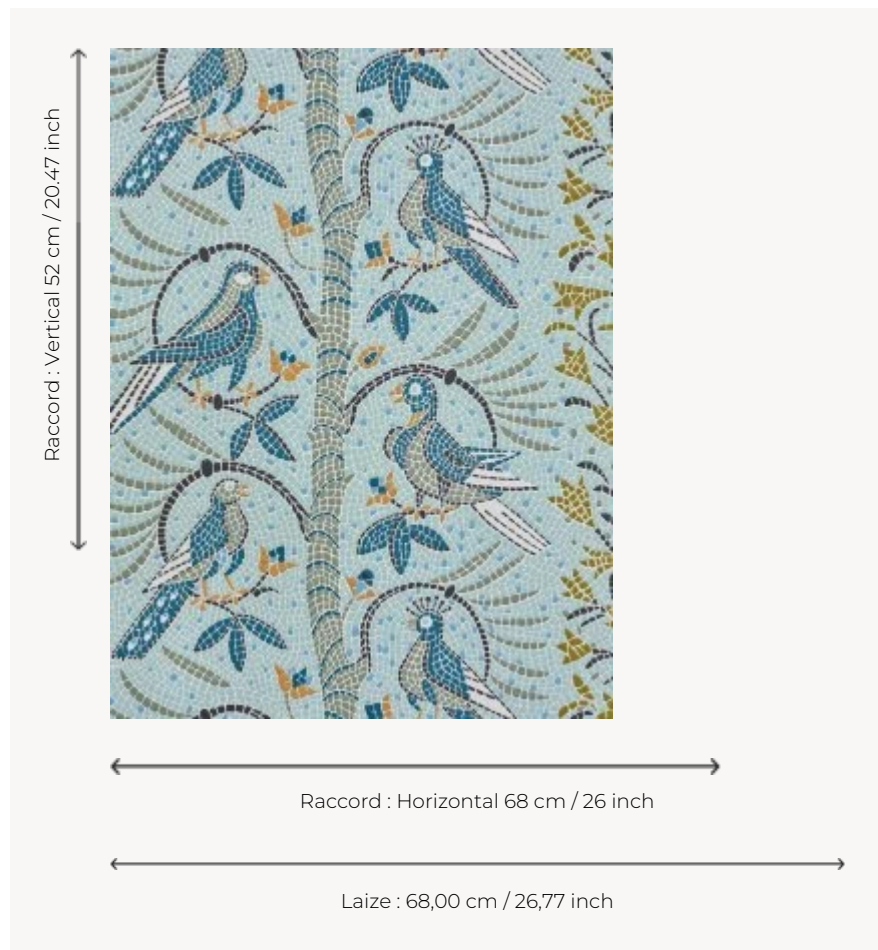

FP621002 LE HAMMAM DE KACHAN

Doves and bizets adorn this mosaic, which can easily be imagined in the Sultan's bath house. The drawing comes from one of our archives, dating from the 1960s.

FP621002 - Eauvive

Pierre Frey

| | |
|-------------------------|---|
| TYPE | Small width printed wallpapers |
| SALES UNIT | Available per roll of 10,05 mts |
| BACKING | NON WOVEN |
| COMPOSITION | - |
| WIDTH | 68 cm / 26,77 inch |
| REPEAT | H: 68 cm - 26,00 inch V: 52 cm - 20,47 inch Straight repeat |
| WEIGHT | 175 gr / m ² |
| CARE |  |
| TRIMMING | Trimmed |
| HANGING/REMOVING | Paste the wall Strippable |
| CERTIFICATIONS | EUROCLASS B-s1,d0 ASTM E84 Class A |
| NOTES | Good lightfastness Flame retardant backing Traditional printing technique |