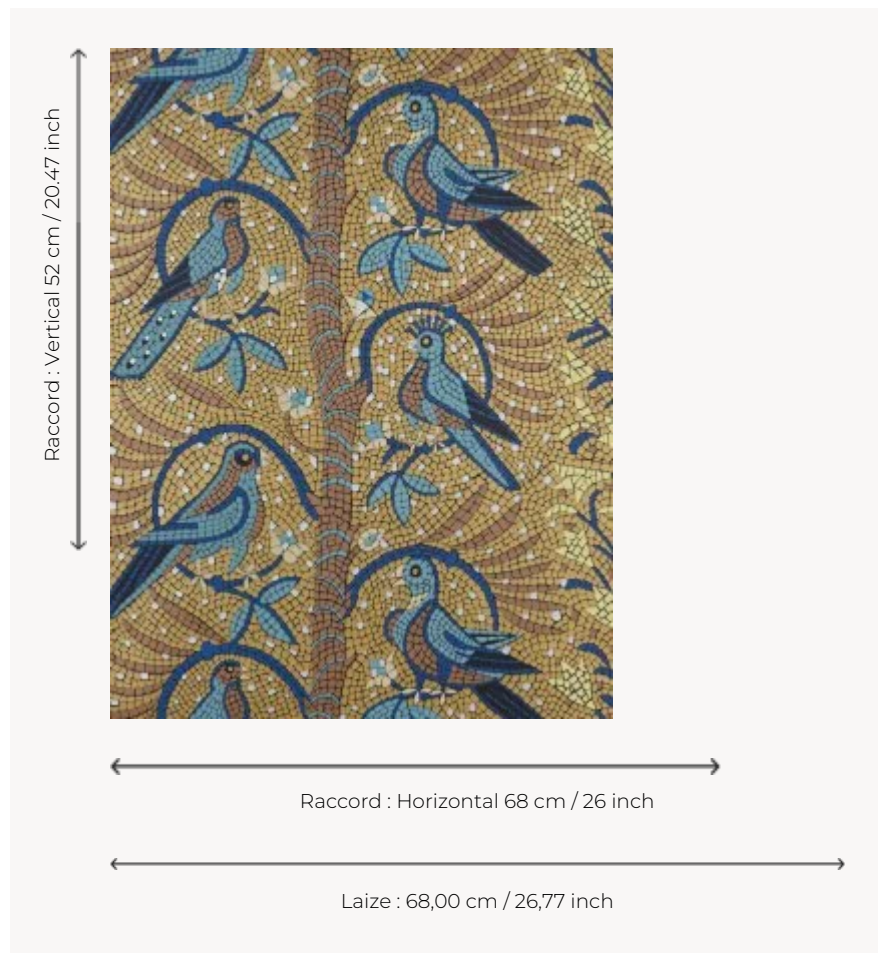

## FP621003 LE HAMMAM DE KACHAN

Doves and bizets adorn this mosaic, which can easily be imagined in the Sultan's bath house. The drawing comes from one of our archives, dating from the 1960s.

### FP621003 - Or

### Pierre Frey

<b>TYPE</b>	Small width printed wallpapers
<b>SALES UNIT</b>	Available per roll of 10,05 mts
<b>BACKING</b>	NON WOVEN
<b>COMPOSITION</b>	-
<b>WIDTH</b>	68 cm / 26,77 inch
<b>REPEAT</b>	H: 68 cm - 26,00 inch V: 52 cm - 20,47 inch Straight repeat
<b>WEIGHT</b>	175 gr / m <sup>2</sup>
<b>CARE</b>	
<b>TRIMMING</b>	Trimmed
<b>HANGING/REMOVING</b>	Paste the wall Strippable
<b>CERTIFICATIONS</b>	EUROCLASS B-s1,d0 ASTM E84 Class A
<b>NOTES</b>	Good lightfastness Flame retardant backing Traditional printing technique