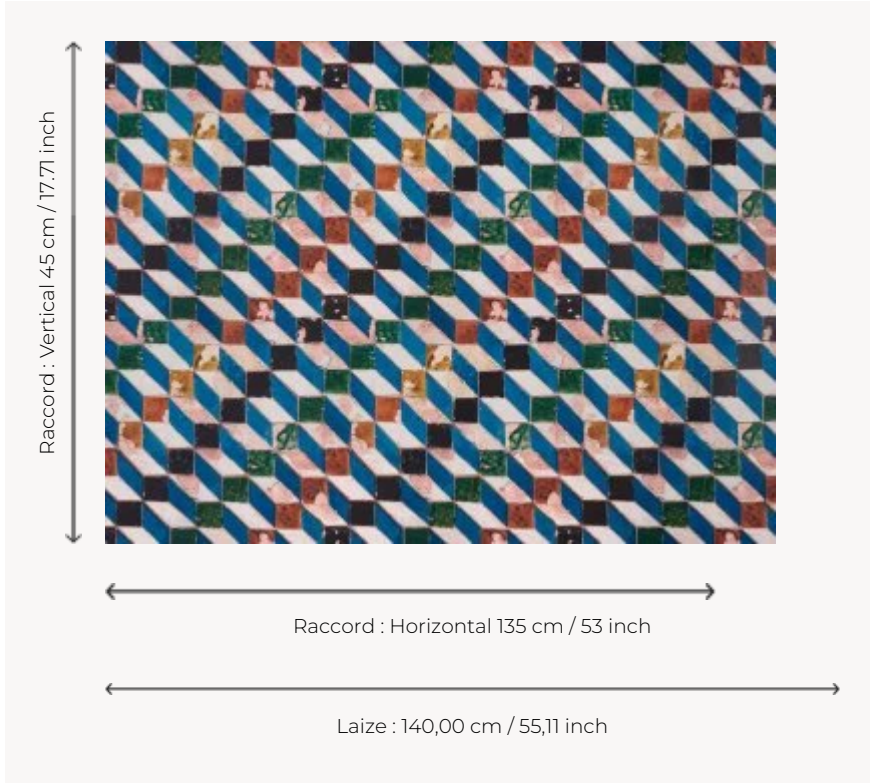

FP629001 PERSEPOLIS

A trompe l'œil of Turkish ceramic, composed of small colorful tiles.

FP629001 - Turquoise

Pierre Frey

TYPE	Wide width printed wallpapers
SALES UNIT	Available per meter/yard
BACKING	NON WOVEN
COMPOSITION	-
WIDTH	140 cm / 55,11 inch
REPEAT	H: 135 cm - 53,00 inch V: 45 cm - 17,71 inch Straight repeat
WEIGHT	180 gr / m ²
CARE	
TRIMMING	Pretrimmed
HANGING/REMOVING	Paste the wall Wet removable
CERTIFICATIONS	EUROCLASS B-s1,d0 ASTM E84 Class A
INFORMATION	Use the trim & join marks during installation. Double-cut installation.

3 Colors

FP629001
Turquoise

FP629002
Grenade

FP629003
Terre