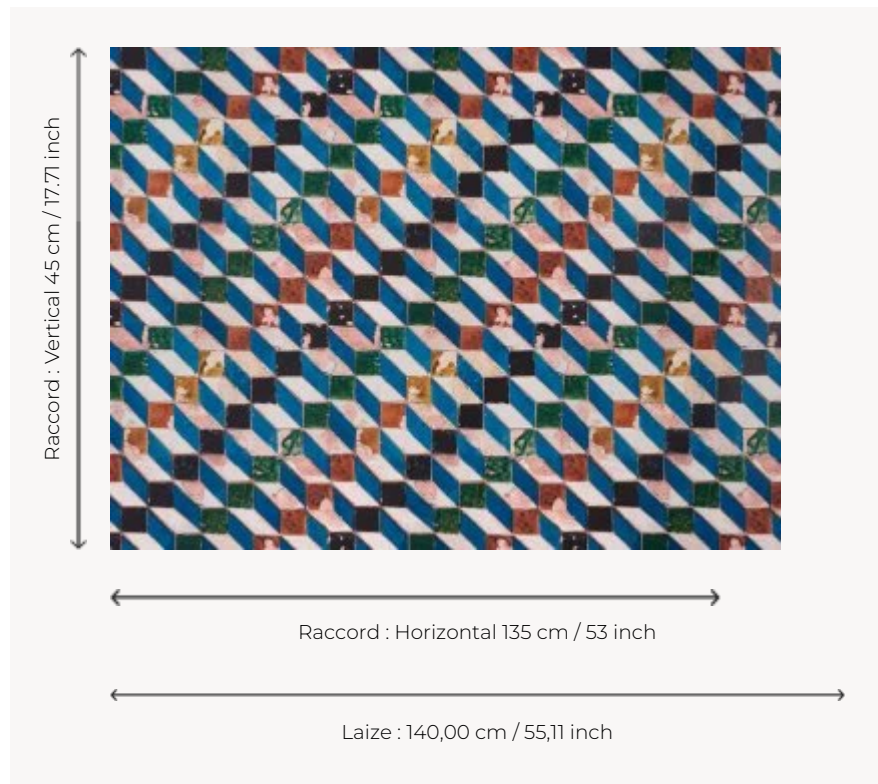

## FP629001 PERSEPOLIS

A trompe l'œil of Turkish ceramic, composed of small colorful tiles.

### Pierre Frey

**TYPE** Wide width printed wallpapers

**SALES UNIT** Available per meter/yard

**BACKING** NON WOVEN

**COMPOSITION** -

**WIDTH** 140 cm / 55,11 inch

**REPEAT** H: 135 cm - 53,00 inch  
V: 45 cm - 17,71 inch  
Straight repeat