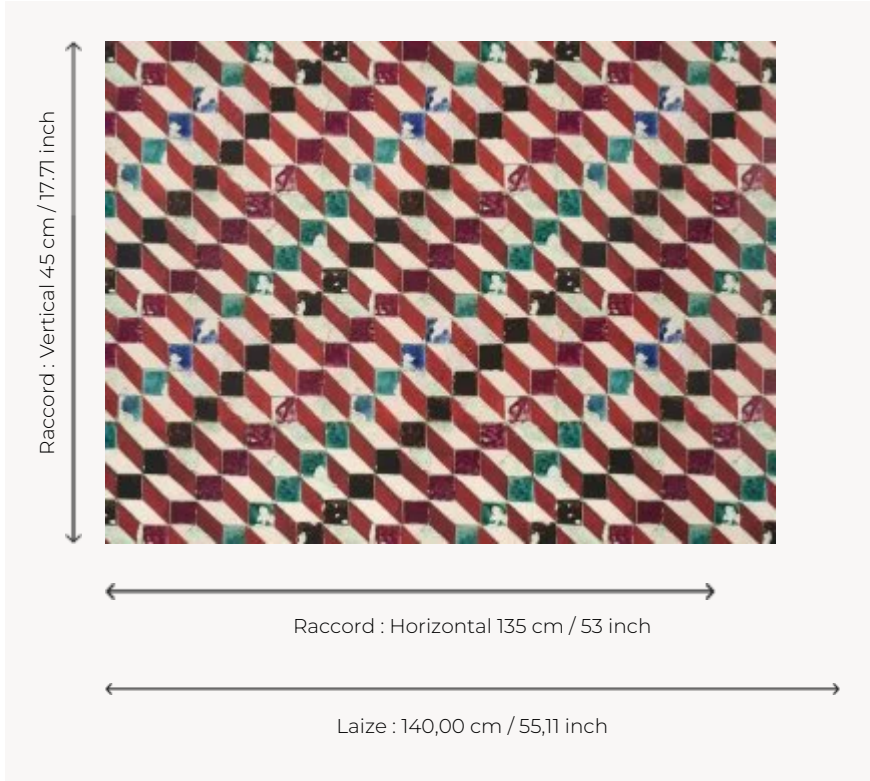

FP629002 PERSEPOLIS

A trompe l'œil of Turkish ceramic, composed of small colorful tiles.

FP629002 - Grenade

Pierre Frey

TYPE	Wide width printed wallpapers
SALES UNIT	Available per meter/yard
BACKING	NON WOVEN
COMPOSITION	-
WIDTH	140 cm / 55,11 inch
REPEAT	H: 135 cm - 53,00 inch V: 45 cm - 17,71 inch Straight repeat
WEIGHT	180 gr / m ²
CARE	
TRIMMING	Pretrimmed
HANGING/REMOVING	Paste the wall Wet removable
CERTIFICATIONS	EUROCLASS B-s1,d0 ASTM E84 Class A
INFORMATION	Use the trim & join marks during installation. Double-cut installation.

3 Colors

FP629001
Turquoise

FP629002
Grenade

FP629003
Terre