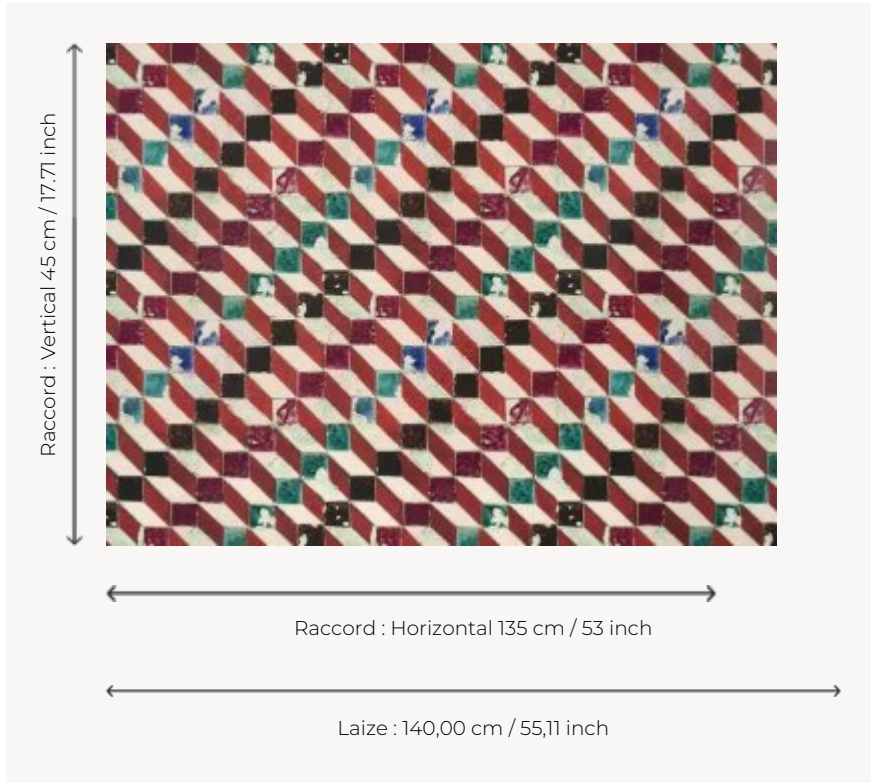

## FP629002 PERSEPOLIS

A trompe l'œil of Turkish ceramic, composed of small colorful tiles.

### Pierre Frey

<b>TYPE</b>	Wide width printed wallpapers
<b>SALES UNIT</b>	Available per meter/yard
<b>BACKING</b>	NON WOVEN
<b>COMPOSITION</b>	-
<b>WIDTH</b>	140 cm / 55,11 inch
<b>REPEAT</b>	H: 135 cm - 53,00 inch V: 45 cm - 17,71 inch Straight repeat
<b>WEIGHT</b>	180 gr / m <sup>2</sup>
<b>CARE</b>	
<b>TRIMMING</b>	Pretrimmed
<b>HANGING/REMOVING</b>	Paste the wall Wet removable
<b>CERTIFICATIONS</b>	EUROCLASS B-s1,d0 ASTM E84 Class A
<b>INFORMATION</b>	Use the trim & join marks during installation. Double-cut installation.

## 3 Colors

FP629001  
Turquoise

FP629002  
Grenade

FP629003  
Terre