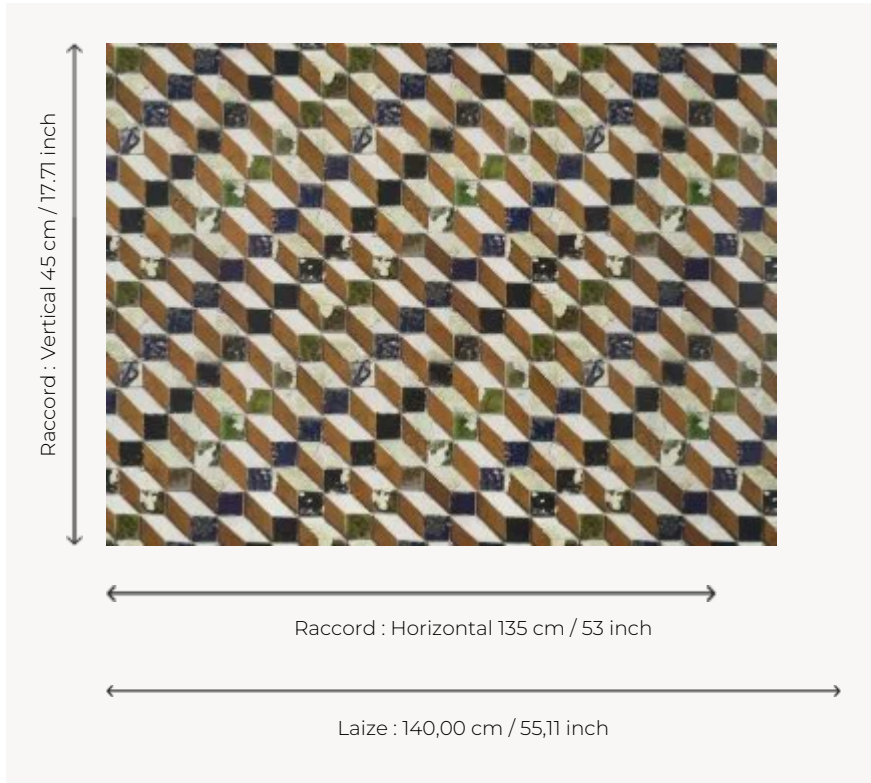

FP629003 PERSEPOLIS

A trompe l'œil of Turkish ceramic, composed of small colorful tiles.

FP629003 - Terre

Pierre Frey

TYPE	Wide width printed wallpapers
SALES UNIT	Available per meter/yard
BACKING	NON WOVEN
COMPOSITION	-
WIDTH	140 cm / 55,11 inch
REPEAT	H: 135 cm - 53,00 inch V: 45 cm - 17,71 inch Straight repeat
WEIGHT	180 gr / m ²
CARE	
TRIMMING	Pretrimmed
HANGING/REMOVING	Paste the wall Wet removable
CERTIFICATIONS	EUROCLASS B-s1,d0 ASTM E84 Class A
INFORMATION	Use the trim & join marks during installation. Double-cut installation.

3 Colors

FP629001
Turquoise

FP629002
Grenade

FP629003
Terre