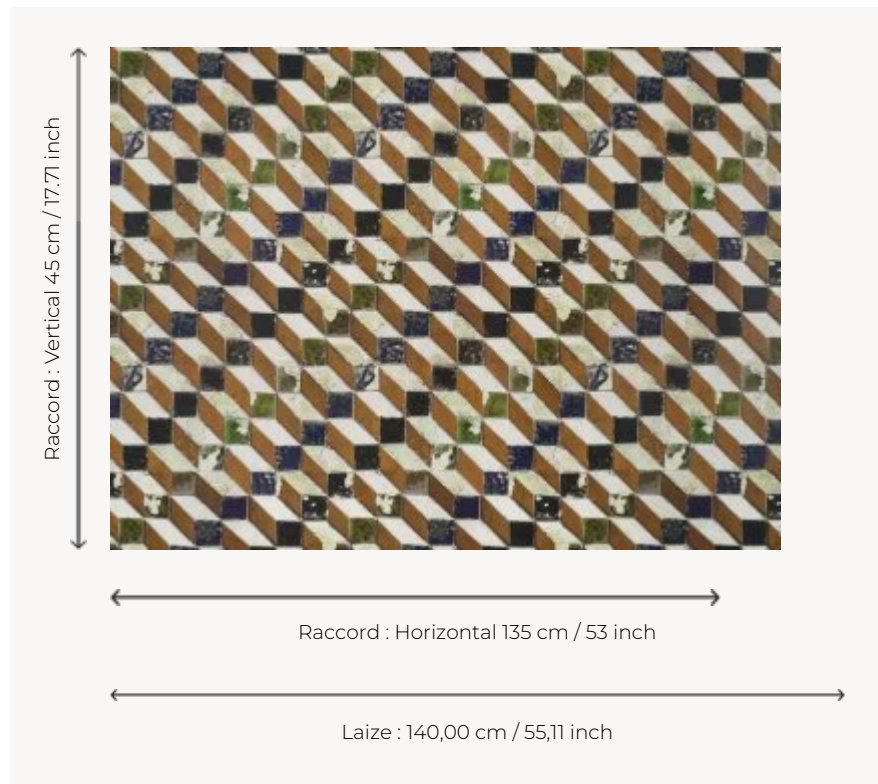

FP629003 PERSEPOLIS

A trompe l'œil of Turkish ceramic, composed of small colorful tiles.

FP629003 - Terre

Pierre Frey

TYPE	Wide width printed wallpapers
SALES UNIT	Available per meter/yard
BACKING	NON WOVEN
COMPOSITION	-
WIDTH	140 cm / 55,11 inch
REPEAT	H: 135 cm - 53,00 inch V: 45 cm - 17,71 inch Straight repeat
WEIGHT	180 gr / m ²
CARE	
TRIMMING	Pretrimmed
HANGING/REMOVING	Paste the wall Wet removable
CERTIFICATIONS	EUROCLASS B-s1,d0 ASTM E84 Class A
INFORMATION	Use the trim & join marks during installation. Double-cut installation.

3 Colors

FP629001
Turquoise

FP629002
Grenade

FP629003
Terre