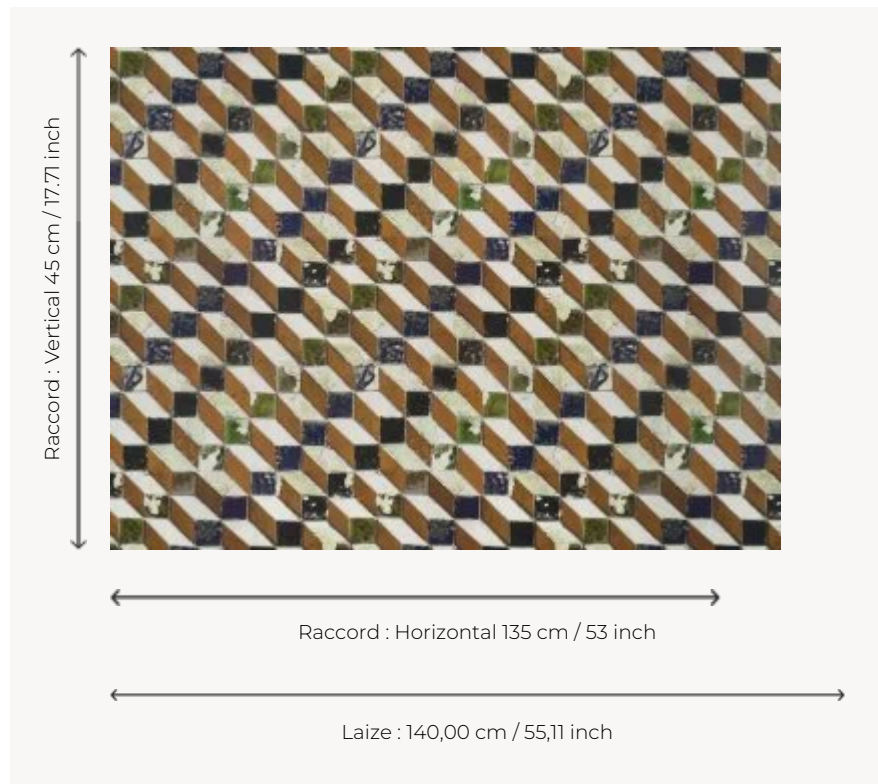

FP629003 PERSEPOLIS

A trompe l'œil of Turkish ceramic, composed of small colorful tiles.

FP629003 - Terre

Pierre Frey

| | |
|-------------------------|---|
| TYPE | Wide width printed wallpapers |
| SALES UNIT | Available per meter/yard |
| BACKING | NON WOVEN |
| COMPOSITION | - |
| WIDTH | 140 cm / 55,11 inch |
| REPEAT | H: 135 cm - 53,00 inch V: 45 cm - 17,71 inch Straight repeat |
| WEIGHT | 180 gr / m ² |
| CARE |  |
| TRIMMING | Pretrimmed |
| HANGING/REMOVING | Paste the wall Wet removable |
| CERTIFICATIONS | EUROCLASS B-s1,d0 ASTM E84 Class A |
| INFORMATION | Use the trim & join marks during installation. Double-cut installation. |

3 Colors

FP629001
Turquoise

FP629002
Grenade

FP629003
Terre