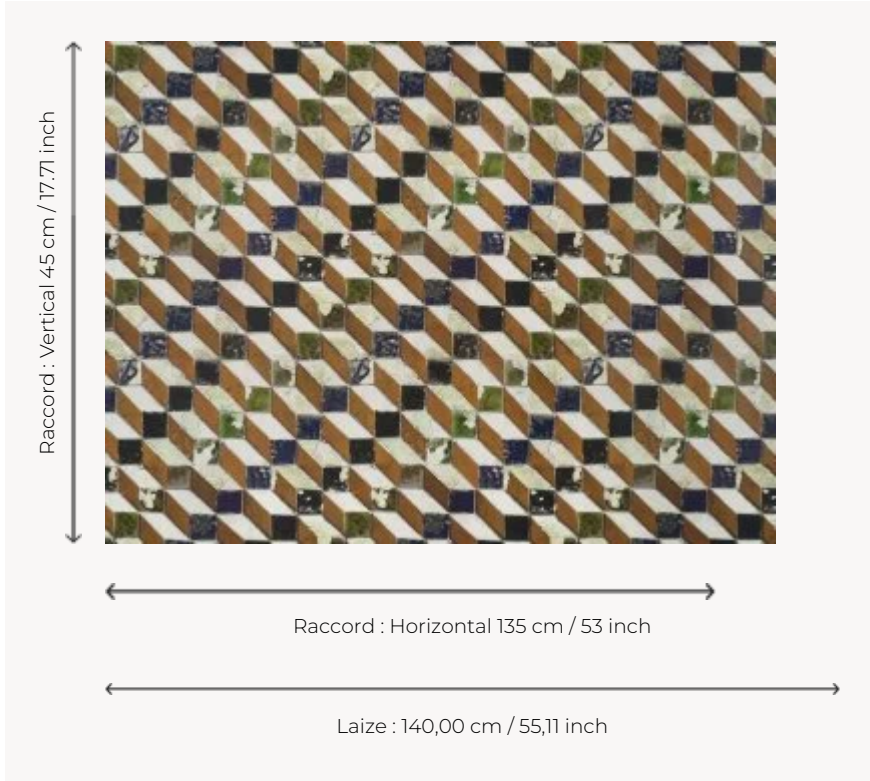

## FP629003 PERSEPOLIS

A trompe l'œil of Turkish ceramic, composed of small colorful tiles.

### FP629003 - Terre

### Pierre Frey

<b>TYPE</b>	Wide width printed wallpapers
<b>SALES UNIT</b>	Available per meter/yard
<b>BACKING</b>	NON WOVEN
<b>COMPOSITION</b>	-
<b>WIDTH</b>	140 cm / 55,11 inch
<b>REPEAT</b>	H: 135 cm - 53,00 inch V: 45 cm - 17,71 inch Straight repeat
<b>WEIGHT</b>	180 gr / m <sup>2</sup>
<b>CARE</b>	
<b>TRIMMING</b>	Pretrimmed
<b>HANGING/REMOVING</b>	Paste the wall Wet removable
<b>CERTIFICATIONS</b>	EUROCLASS B-s1,d0 ASTM E84 Class A
<b>INFORMATION</b>	Use the trim & join marks during installation. Double-cut installation.