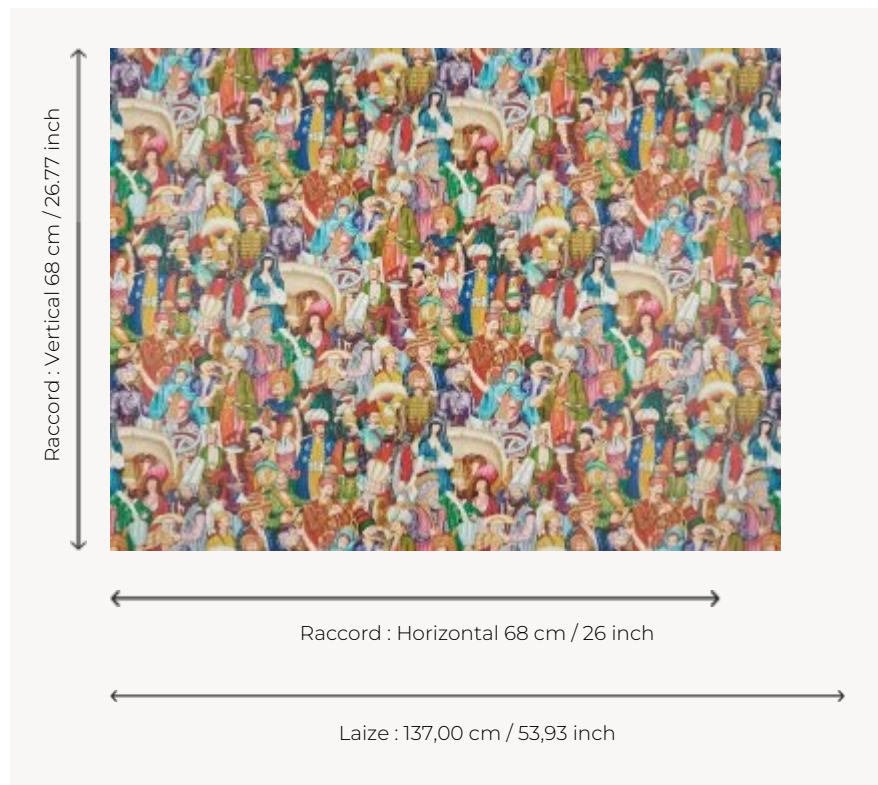

FP630001 LA FOULE PERSANE

LA FOULE PERSANE illustrates a parade of styled characters, depicted on a day of feasting at the court of Soliman the Magnificent.

FP630001 - Multicolore

Pierre Frey

TYPE	Wide width printed wallpapers
SALES UNIT	Available per meter/yard
BACKING	NON WOVEN
COMPOSITION	-
WIDTH	137 cm / 53,93 inch
REPEAT	H: 68 cm - 26,00 inch V: 68 cm - 26,77 inch Straight repeat
WEIGHT	180 gr / m ²
CARE	
TRIMMING	Pretrimmed
HANGING/REMOVING	Paste the wall Wet removable
CERTIFICATIONS	EUROCLASS B-s1,d0 ASTM E84 Class A
INFORMATION	Use the trim & join marks during installation. Double-cut installation.