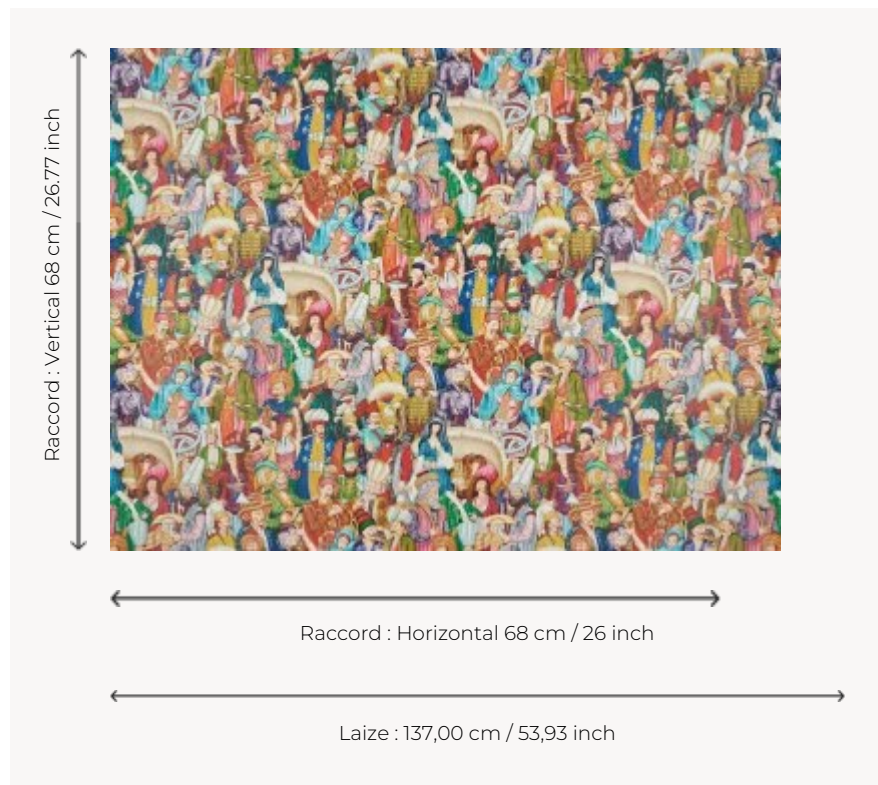

FP630001 LA FOULE PERSANE

LA FOULE PERSANE illustrates a parade of styled characters, depicted on a day of feasting at the court of Soliman the Magnificent.

FP630001 - Multicolore

Pierre Frey

TYPE	Wide width printed wallpapers
SALES UNIT	Available per meter/yard
BACKING	NON WOVEN
COMPOSITION	-
WIDTH	137 cm / 53,93 inch
REPEAT	H: 68 cm - 26,00 inch V: 68 cm - 26,77 inch Straight repeat
WEIGHT	180 gr / m ²
CARE	
TRIMMING	Pretrimmed
HANGING/REMOVING	Paste the wall Wet removable
CERTIFICATIONS	EUROCLASS B-s1,d0 ASTM E84 Class A
INFORMATION	Use the trim & join marks during installation. Double-cut installation.