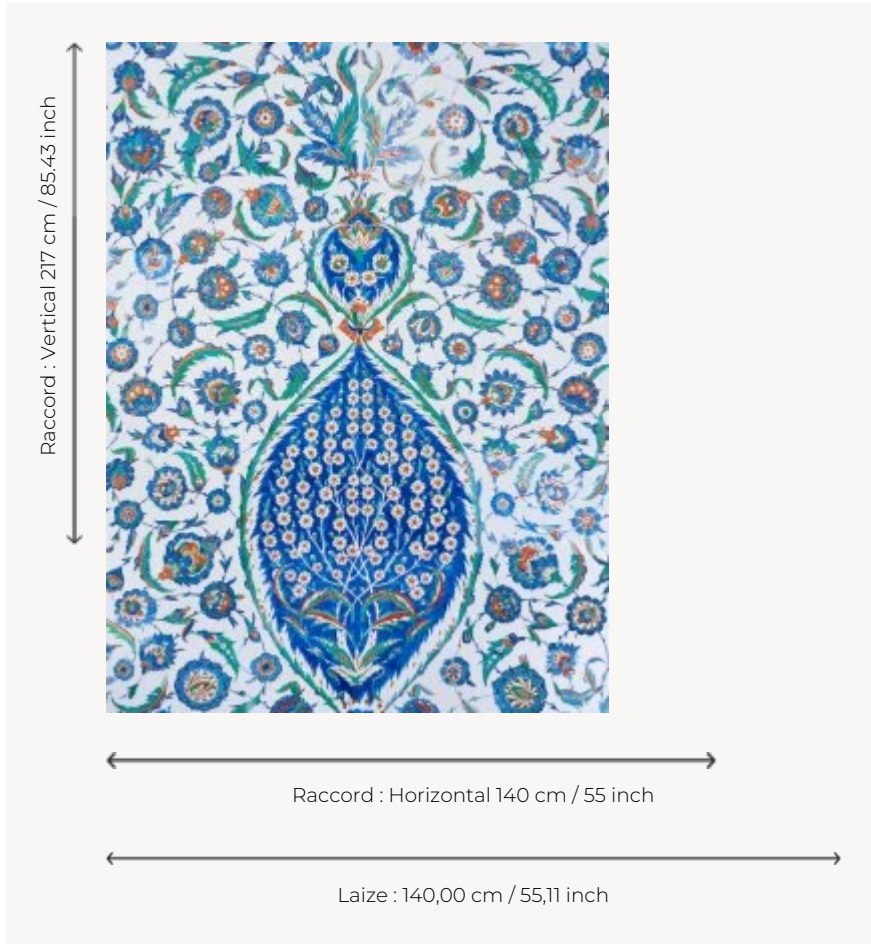

FP634001 ISPAHAN

ISPAHAN is inspired by a wall covering panel with floral decoration (©RMN), from the mausoleum of Ottoman Sultan Selim II, circa 1577 in Istanbul. The original document can be admired at the Louvre Museum in the Islamic Arts Department.

FP634001 - Iznik

Pierre Frey

TYPE	Wide width printed wallpapers - Embossed patterns
SALES UNIT	Available per meter/yard
BACKING	NON WOVEN
COMPOSITION	-
WIDTH	140 cm / 55,11 inch
REPEAT	H: 140 cm - 55,00 inch V: 217 cm - 85,43 inch Straight repeat
WEIGHT	350 gr / m ²
CARE	
TRIMMING	Trimmed
HANGING/REMOVING	Paste the wall Wet removable
NOTES	Good lightfastness

2 Colors

FP634001

Iznik

FP634002

Henne