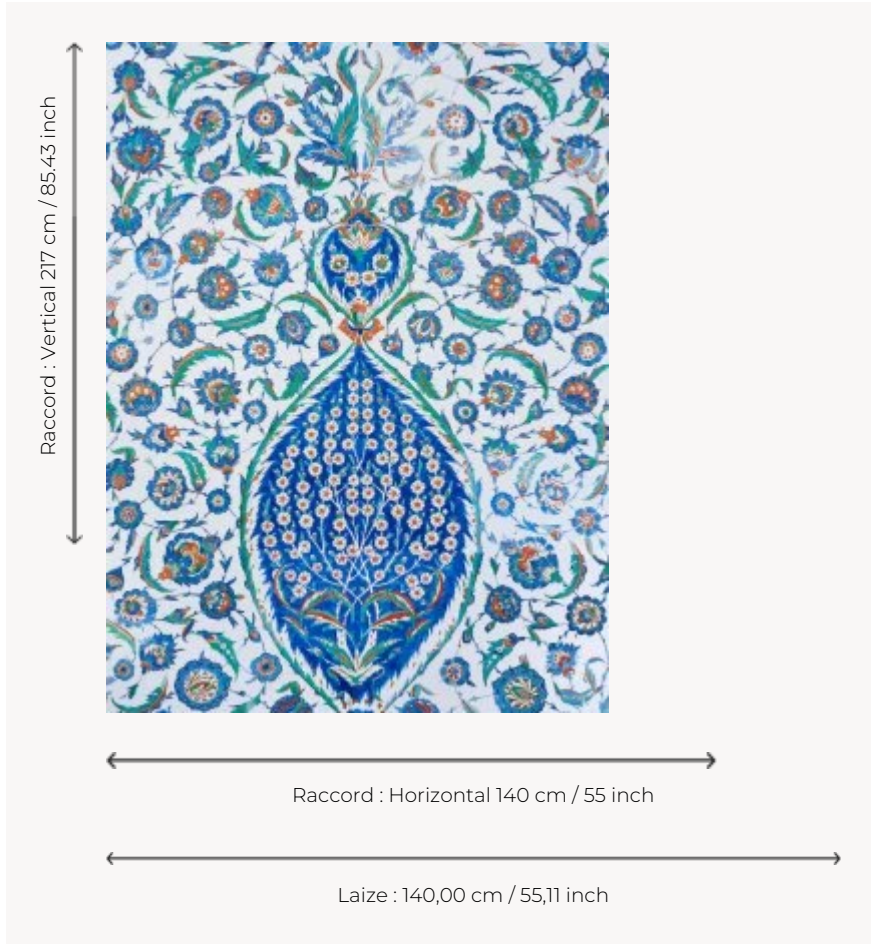

FP634001 ISPAHAN

ISPAHAN is inspired by a wall covering panel with floral decoration (©RMN), from the mausoleum of Ottoman Sultan Selim II, circa 1577 in Istanbul. The original document can be admired at the Louvre Museum in the Islamic Arts Department.

FP634001 - Iznik

Pierre Frey

TYPE	Wide width printed wallpapers - Embossed patterns
SALES UNIT	Available per meter/yard
BACKING	NON WOVEN
COMPOSITION	-
WIDTH	140 cm / 55,11 inch
REPEAT	H: 140 cm - 55,00 inch V: 217 cm - 85,43 inch Straight repeat
WEIGHT	350 gr / m ²
CARE	
TRIMMING	Trimmed
HANGING/REMOVING	Paste the wall Wet removable
NOTES	Good lightfastness

2 Colors

FP634001
Iznik

FP634002
Henne