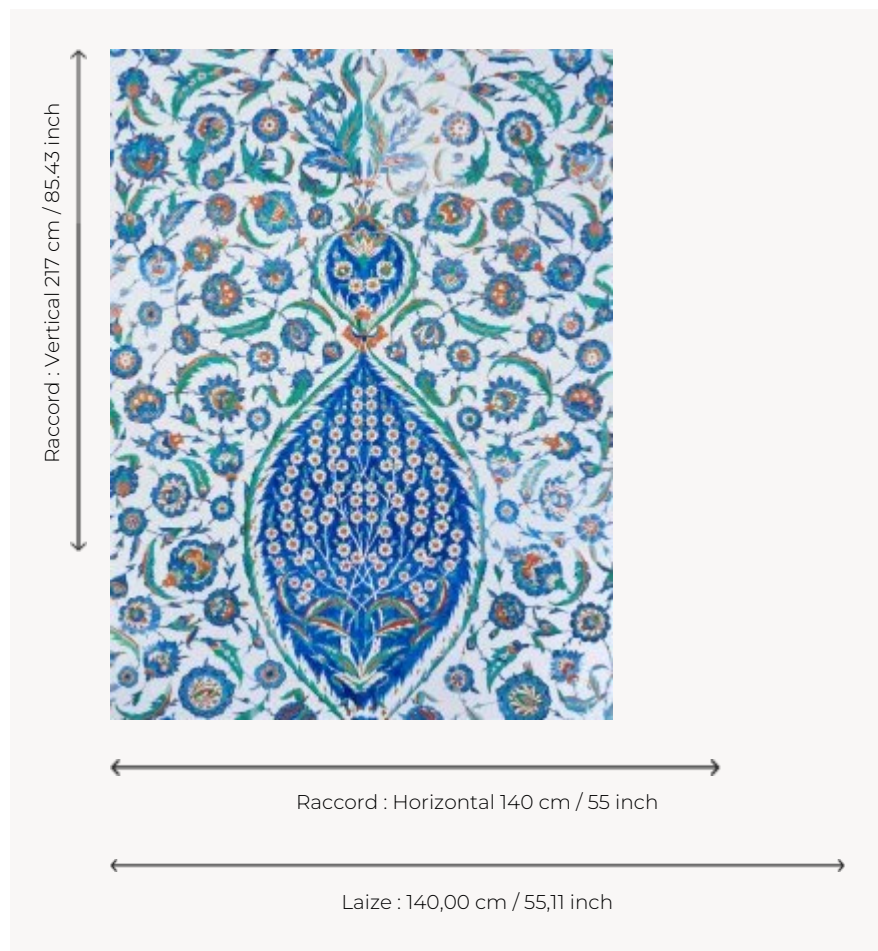

FP634001 ISPAHAN

ISPAHAN is inspired by a wall covering panel with floral decoration (©RMN), from the mausoleum of Ottoman Sultan Selim II, circa 1577 in Istanbul. The original document can be admired at the Louvre Museum in the Islamic Arts Department.

FP634001 - Iznik

Pierre Frey

TYPE	Wide width printed wallpapers - Embossed patterns
SALES UNIT	Available per meter/yard
BACKING	NON WOVEN
COMPOSITION	-
WIDTH	140 cm / 55,11 inch
REPEAT	H: 140 cm - 55,00 inch V: 217 cm - 85,43 inch Straight repeat
WEIGHT	350 gr / m ²
CARE	
TRIMMING	Trimmed
HANGING/REMOVING	Paste the wall Wet removable
NOTES	Good lightfastness

2 Colors

FP634001

Iznik

FP634002

Henne