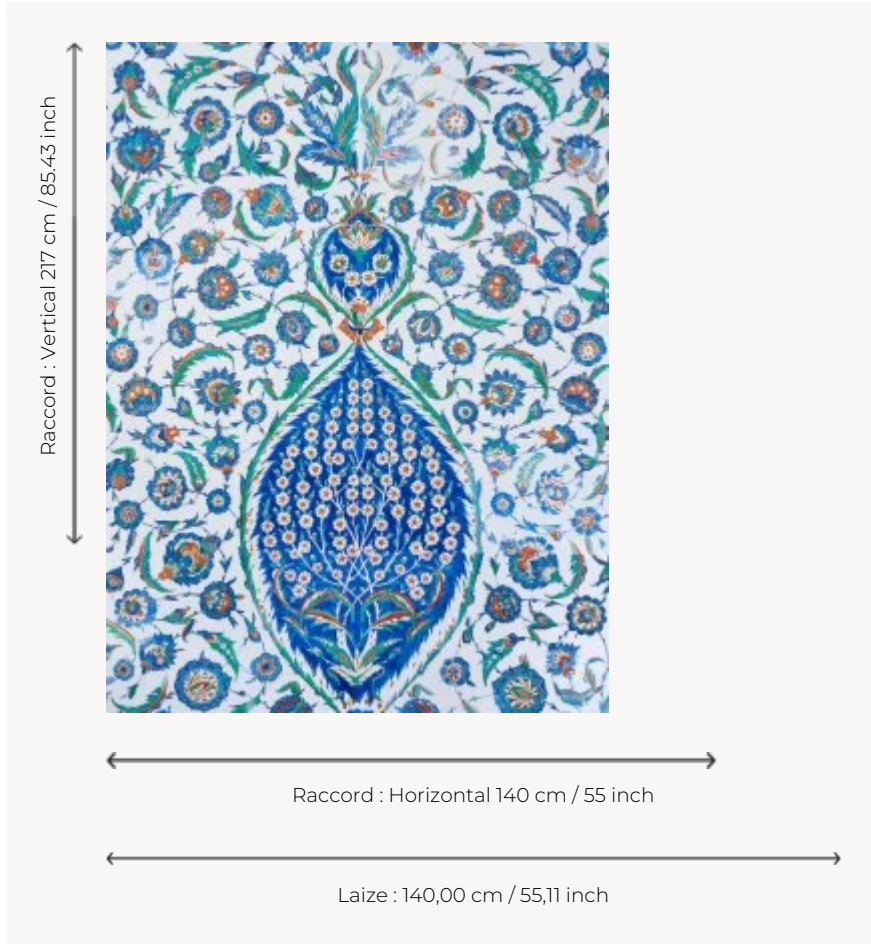

## FP634001 ISPAHAN

ISPAHAN is inspired by a wall covering panel with floral decoration (©RMN), from the mausoleum of Ottoman Sultan Selim II, circa 1577 in Istanbul. The original document can be admired at the Louvre Museum in the Islamic Arts Department.

### Pierre Frey

<b>TYPE</b>	Wide width printed wallpapers - Embossed patterns
<b>SALES UNIT</b>	Available per meter/yard
<b>BACKING</b>	NON WOVEN
<b>COMPOSITION</b>	-
<b>WIDTH</b>	140 cm / 55,11 inch
<b>REPEAT</b>	H: 140 cm - 55,00 inch V: 217 cm - 85,43 inch Straight repeat
<b>WEIGHT</b>	350 gr / m <sup>2</sup>
<b>CARE</b>	
<b>TRIMMING</b>	Trimmed
<b>HANGING/REMOVING</b>	Paste the wall Wet removable
<b>NOTES</b>	Good lightfastness

## 2 Colors

FP634001

Iznik

FP634002

Henne