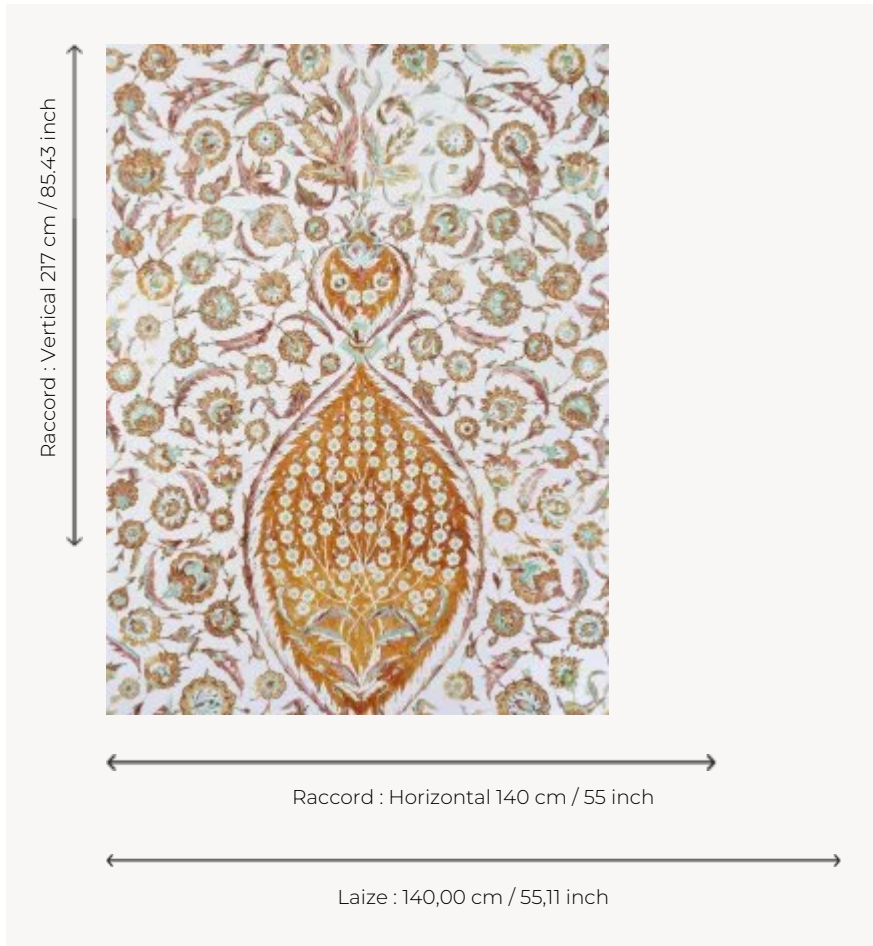

FP634002 ISPAHAN

ISPAHAN is inspired by a wall covering panel with floral decoration (©RMN), from the mausoleum of Ottoman Sultan Selim II, circa 1577 in Istanbul. The original document can be admired at the Louvre Museum in the Islamic Arts Department.

FP634002 - Henne

Pierre Frey

TYPE	Wide width printed wallpapers - Embossed patterns
SALES UNIT	Available per meter/yard
BACKING	NON WOVEN
COMPOSITION	-
WIDTH	140 cm / 55,11 inch
REPEAT	H: 140 cm - 55,00 inch V: 217 cm - 85,43 inch Straight repeat
WEIGHT	350 gr / m ²
CARE	
TRIMMING	Trimmed
HANGING/REMOVING	Paste the wall Wet removable
NOTES	Good lightfastness

2 Colors

FP634001

Iznik

FP634002

Henne