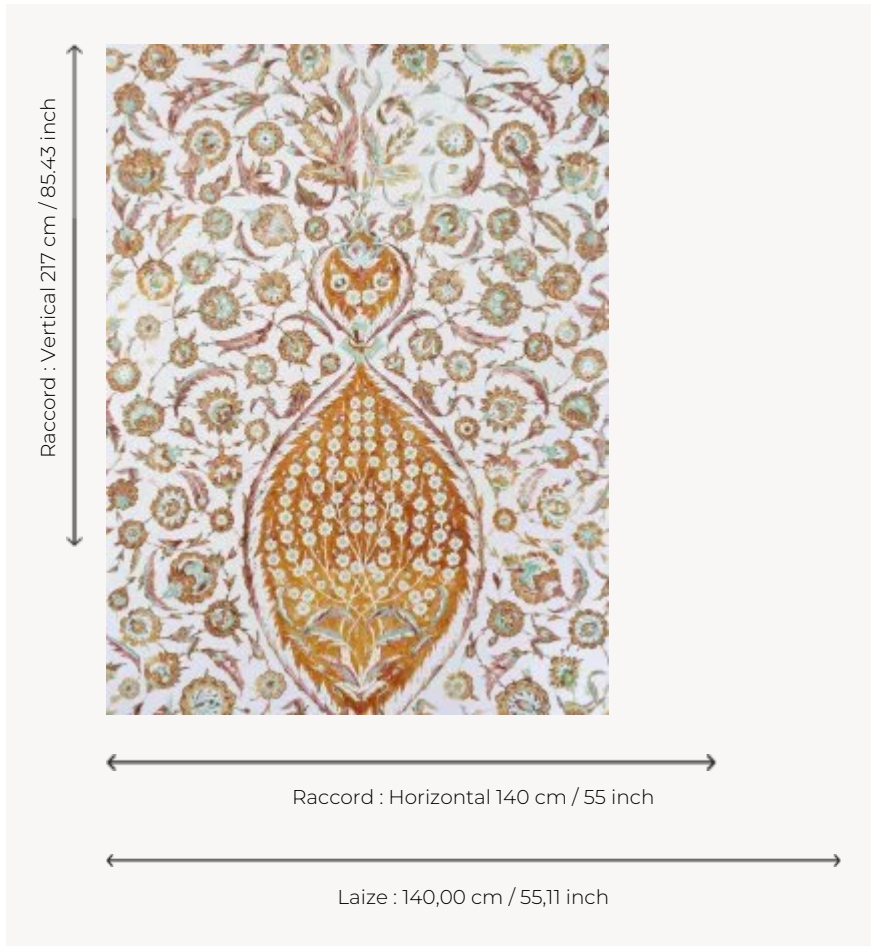

## FP634002 ISPAHAN

ISPAHAN is inspired by a wall covering panel with floral decoration (©RMN), from the mausoleum of Ottoman Sultan Selim II, circa 1577 in Istanbul. The original document can be admired at the Louvre Museum in the Islamic Arts Department.

### FP634002 - Henne

### Pierre Frey

<b>TYPE</b>	Wide width printed wallpapers - Embossed patterns
<b>SALES UNIT</b>	Available per meter/yard
<b>BACKING</b>	NON WOVEN
<b>COMPOSITION</b>	-
<b>WIDTH</b>	140 cm / 55,11 inch
<b>REPEAT</b>	H: 140 cm - 55,00 inch V: 217 cm - 85,43 inch Straight repeat
<b>WEIGHT</b>	350 gr / m <sup>2</sup>
<b>CARE</b>	
<b>TRIMMING</b>	Trimmed
<b>HANGING/REMOVING</b>	Paste the wall Wet removable
<b>NOTES</b>	Good lightfastness