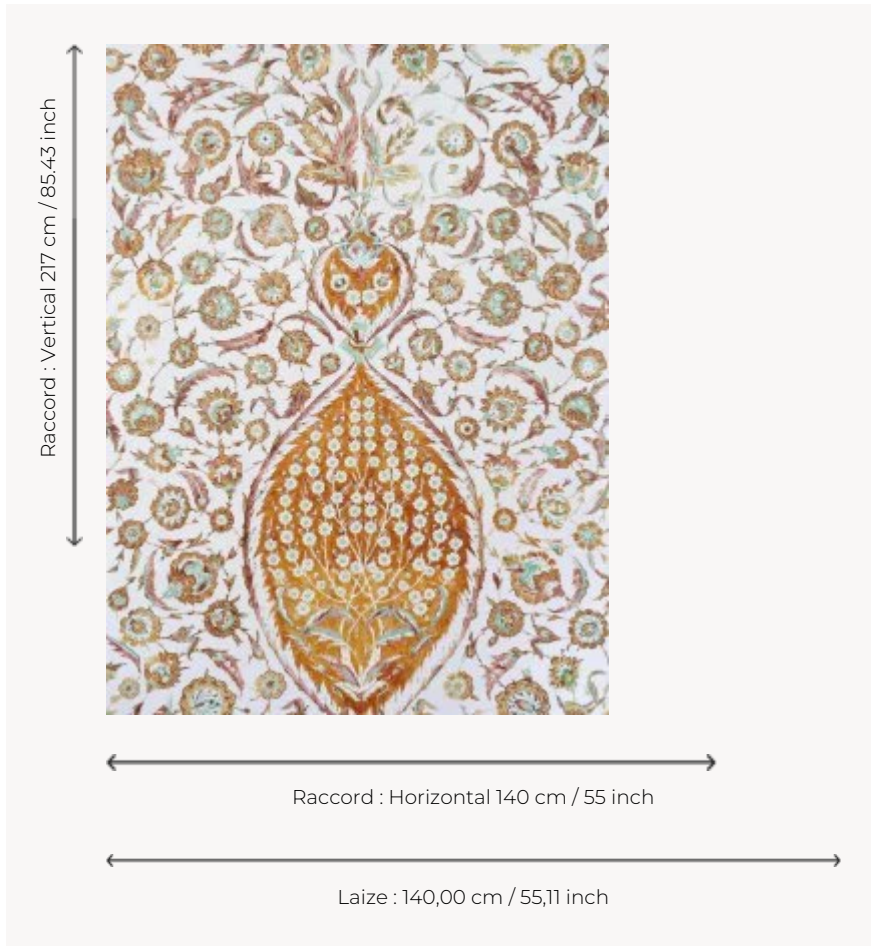

FP634002 ISPAHAN

ISPAHAN is inspired by a wall covering panel with floral decoration (©RMN), from the mausoleum of Ottoman Sultan Selim II, circa 1577 in Istanbul. The original document can be admired at the Louvre Museum in the Islamic Arts Department.

FP634002 - Henne

Pierre Frey

TYPE	Wide width printed wallpapers - Embossed patterns
SALES UNIT	Available per meter/yard
BACKING	NON WOVEN
COMPOSITION	-
WIDTH	140 cm / 55,11 inch
REPEAT	H: 140 cm - 55,00 inch V: 217 cm - 85,43 inch Straight repeat
WEIGHT	350 gr / m ²
CARE	
TRIMMING	Trimmed
HANGING/REMOVING	Paste the wall Wet removable
NOTES	Good lightfastness

2 Colors

FP634001
Iznik

FP634002
Henne