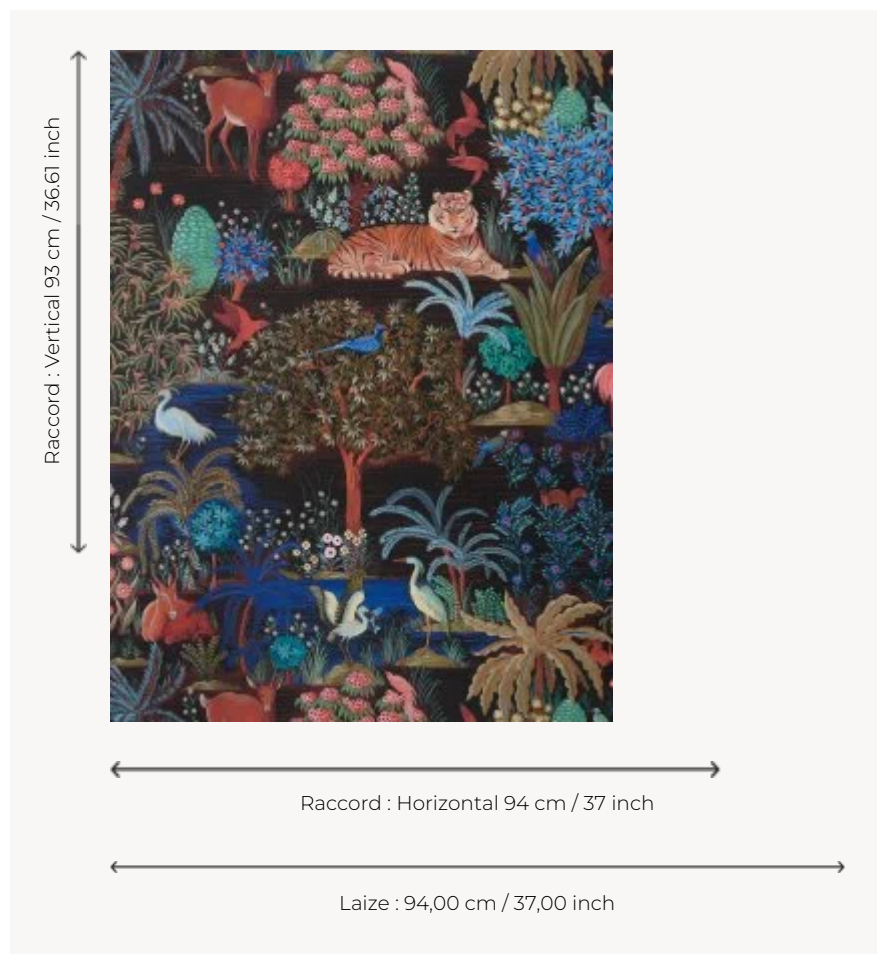

FP636001 LE JARDIN DU PALAIS

This morning evocation of the garden paradise that was so dear to the Safavid dynasty of the 16th century leaves one dreaming. It depicts a lush Persian landscape, where gazelles, tigers, squirrels, flamingos and herons coexist peacefully among idyllic flora. This drawing forms the basis for a table service developed in collaboration with Faïencerie de Gien. Also available as fabrics under the references F3469 and F3470.

FP636001 - Nuit

Pierre Frey

TYPE	Wide width printed wallpapers
SALES UNIT	Available per meter/yard
BACKING	NON WOVEN
COMPOSITION	-
WIDTH	94 cm / 37,00 inch
REPEAT	H: 94 cm - 37,00 inch V: 93 cm - 36,61 inch Half drop repeat
WEIGHT	195 gr / m ²
CARE	
TRIMMING	Pretrimmed
HANGING/REMOVING	Paste the wall Strippable
CERTIFICATIONS	EUROCLASS B-s1,d0 ASTM E84 Class A
NOTES	Good lightfastness Flame retardant backing
INFORMATION	Use the trim & join marks during installation. Double-cut installation.

2 Colors

FP636001
Nuit

FP636002
Lever du jour