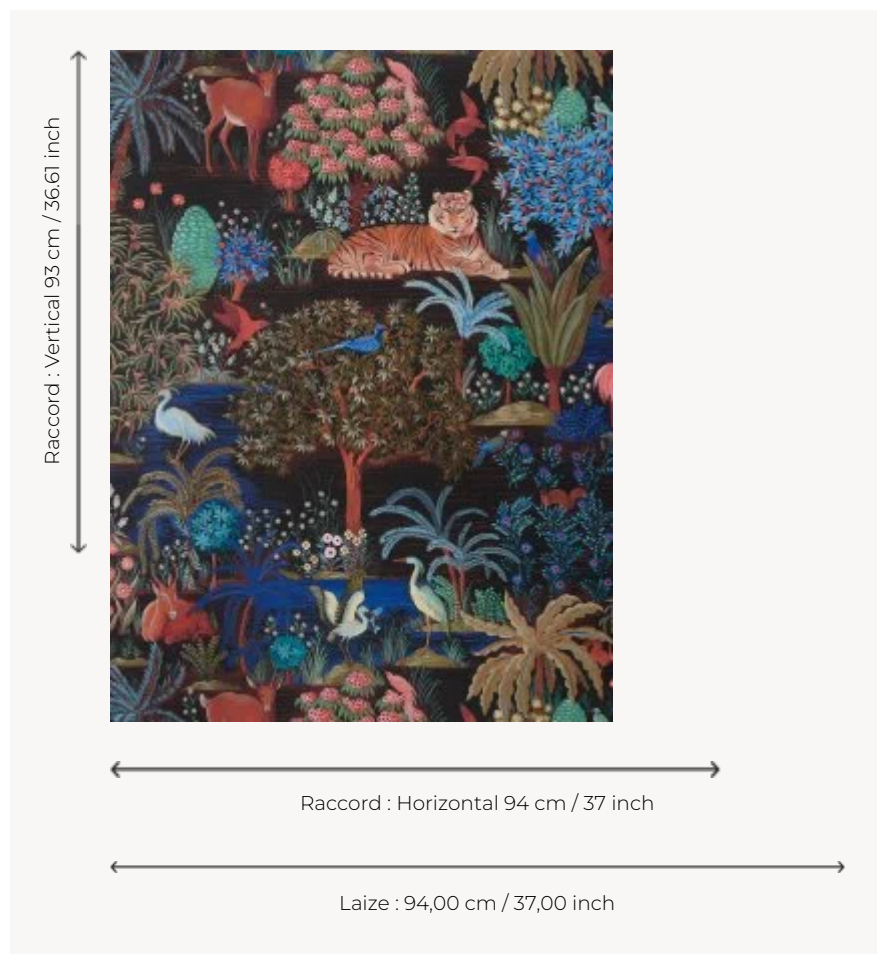

## FP636001 LE JARDIN DU PALAIS

This morning evocation of the garden paradise that was so dear to the Safavid dynasty of the 16th century leaves one dreaming. It depicts a lush Persian landscape, where gazelles, tigers, squirrels, flamingos and herons coexist peacefully among idyllic flora. This drawing forms the basis for a table service developed in collaboration with Faïencerie de Gien. Also available as fabrics under the references F3469 and F3470.

### FP636001 - Nuit

### Pierre Frey

**TYPE** Wide width printed wallpapers

**SALES UNIT** Available per meter/yard

**BACKING** NON WOVEN

**COMPOSITION** -

**WIDTH** 94 cm / 37,00 inch

**REPEAT** H: 94 cm - 37,00 inch  
V: 93 cm - 36,61 inch  
Half drop repeat

## 3 Colors

FP636001  
Nuit

FP636002  
Lever du jour

FP636003