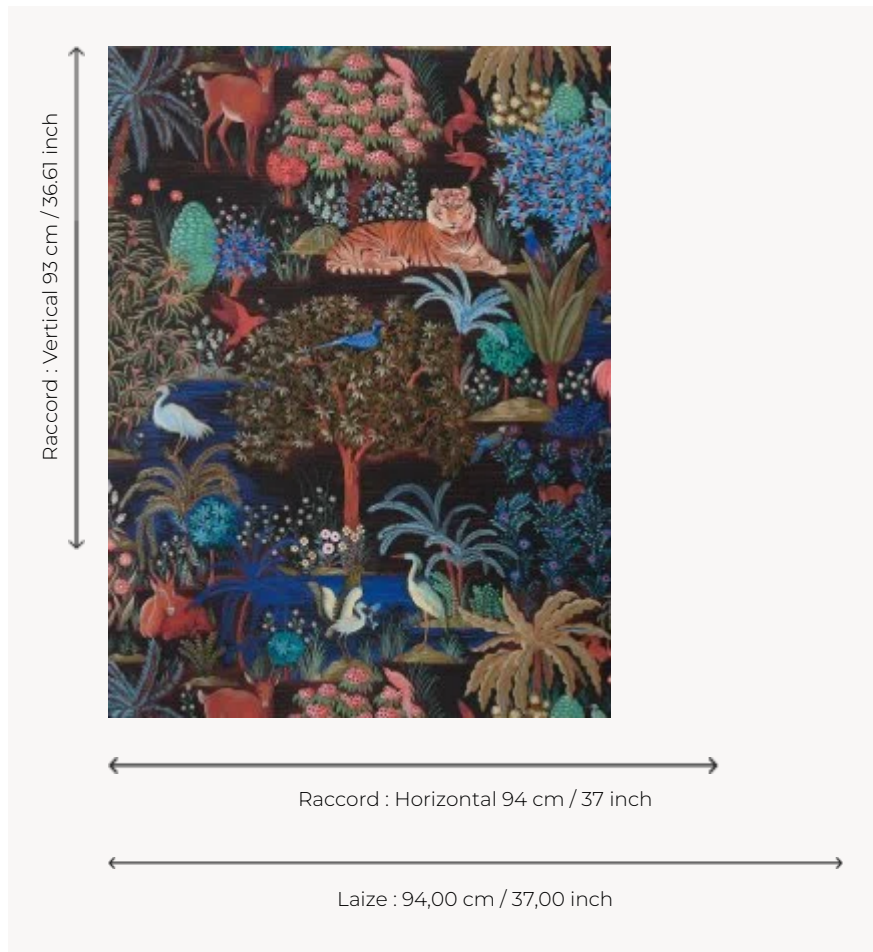

FP636001 LE JARDIN DU PALAIS

This morning evocation of the garden paradise that was so dear to the Safavid dynasty of the 16th century leaves one dreaming. It depicts a lush Persian landscape, where gazelles, tigers, squirrels, flamingos and herons coexist peacefully among idyllic flora. This drawing forms the basis for a table service developed in collaboration with Faïencerie de Gien. Also available as fabrics under the references F3469 and F3470.

FP636001 - Nuit

Pierre Frey

TYPE	Wide width printed wallpapers
SALES UNIT	Available per meter/yard
BACKING	NON WOVEN
COMPOSITION	-
WIDTH	94 cm / 37,00 inch
REPEAT	H: 94 cm - 37,00 inch V: 93 cm - 36,61 inch Half drop repeat
WEIGHT	195 gr / m ²
CARE	
TRIMMING	Pretrimmed
HANGING/REMOVING	Paste the wall Strippable
CERTIFICATIONS	EUROCLASS B-s1,d0 ASTM E84 Class A
NOTES	Good lightfastness Flame retardant backing
INFORMATION	Use the trim & join marks during installation. Double-cut installation.

3 Colors

FP636001
Nuit

FP636002
Lever du jour

FP636003