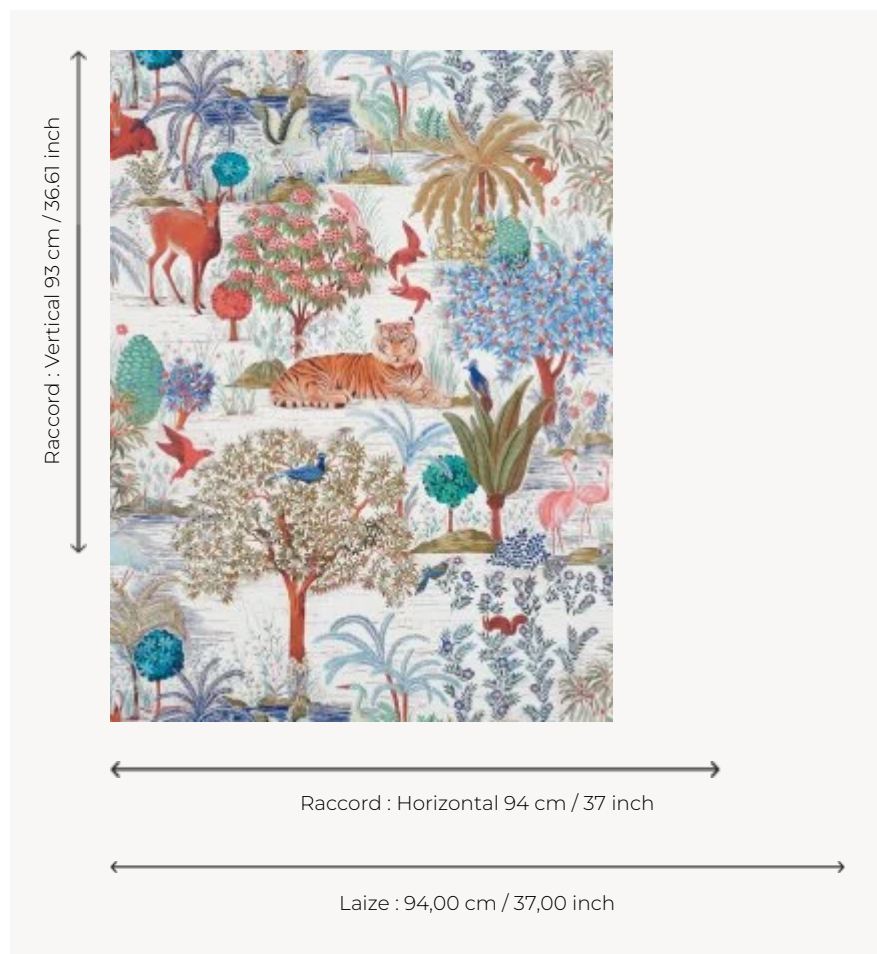

## FP636002 LE JARDIN DU PALAIS

This morning evocation of the garden paradise that was so dear to the Safavid dynasty of the 16th century leaves one dreaming. It depicts a lush Persian landscape, where gazelles, tigers, squirrels, flamingos and herons coexist peacefully among idyllic flora. This drawing forms the basis for a table service developed in collaboration with Faïencerie de Gien. Also available as fabrics under the references F3469 and F3470.

### FP636002 - Lever du jour

### Pierre Frey

**TYPE** Wide width printed wallpapers

**SALES UNIT** Available per meter/yard

**BACKING** NON WOVEN

**COMPOSITION** -

**WIDTH** 94 cm / 37,00 inch

**REPEAT** H: 94 cm - 37,00 inch  
V: 93 cm - 36,61 inch  
Half drop repeat

## 3 Colors

FP636001  
Nuit

FP636002  
Lever du jour

FP636003