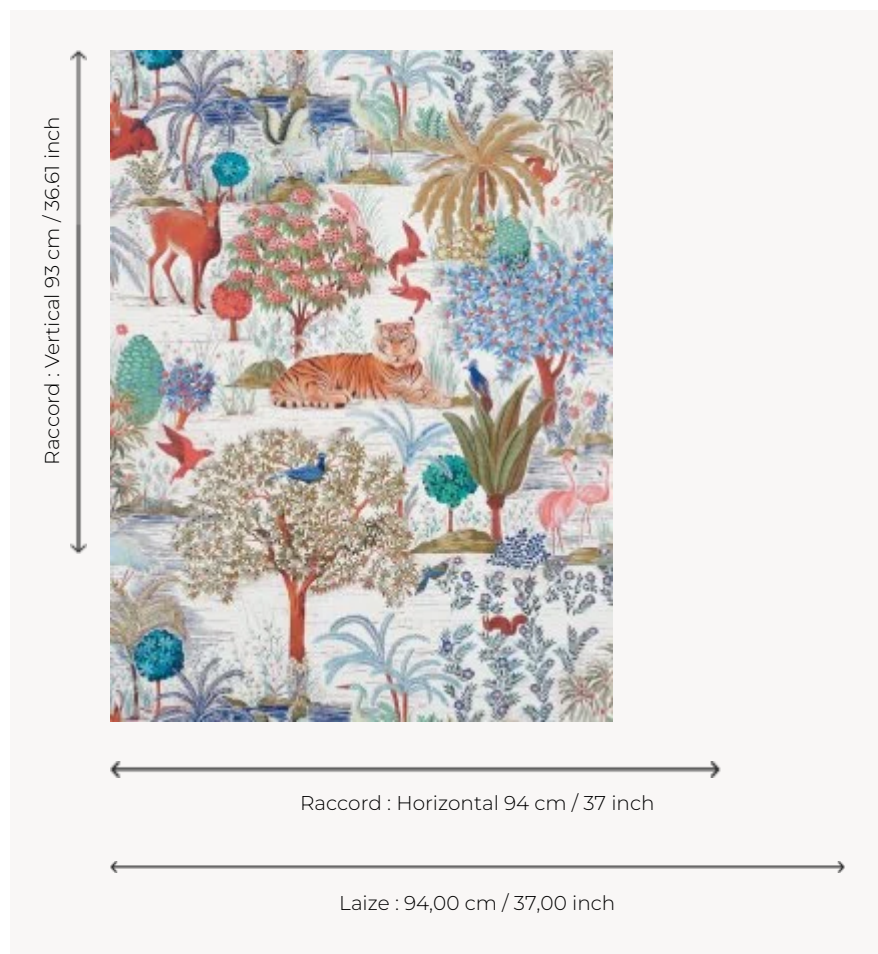

FP636002 LE JARDIN DU PALAIS

This morning evocation of the garden paradise that was so dear to the Safavid dynasty of the 16th century leaves one dreaming. It depicts a lush Persian landscape, where gazelles, tigers, squirrels, flamingos and herons coexist peacefully among idyllic flora. This drawing forms the basis for a table service developed in collaboration with Faïencerie de Gien. Also available as fabrics under the references F3469 and F3470.

FP636002 - Lever du jour

Pierre Frey

TYPE Wide width printed wallpapers

SALES UNIT Available per meter/yard

BACKING NON WOVEN

COMPOSITION -

WIDTH 94 cm / 37,00 inch

REPEAT H: 94 cm - 37,00 inch
V: 93 cm - 36,61 inch
Half drop repeat

3 Colors

FP636001
Nuit

FP636002
Lever du jour

FP636003