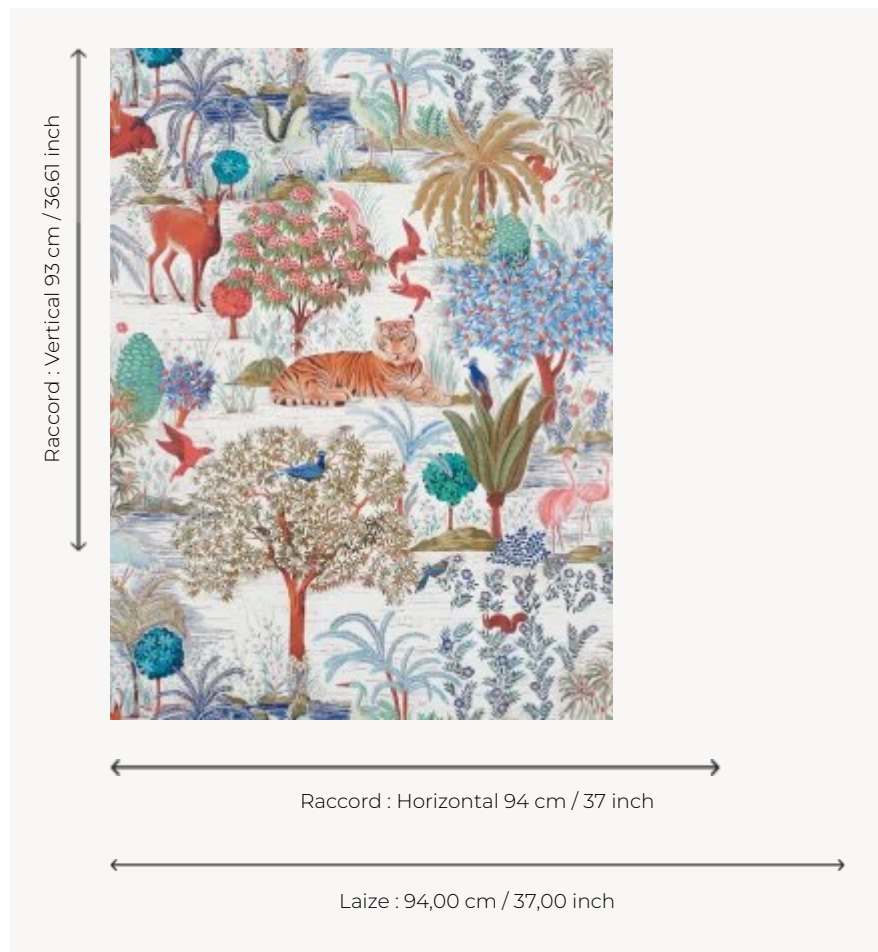

## FP636002 LE JARDIN DU PALAIS

This morning evocation of the garden paradise that was so dear to the Safavid dynasty of the 16th century leaves one dreaming. It depicts a lush Persian landscape, where gazelles, tigers, squirrels, flamingos and herons coexist peacefully among idyllic flora. This drawing forms the basis for a table service developed in collaboration with Faïencerie de Gien. Also available as fabrics under the references F3469 and F3470.

### FP636002 - Lever du jour

### Pierre Frey

**TYPE** Wide width printed wallpapers

**SALES UNIT** Available per meter/yard

**BACKING** NON WOVEN

**COMPOSITION** -

**WIDTH** 94 cm / 37,00 inch

**REPEAT** H: 94 cm - 37,00 inch  
V: 93 cm - 36,61 inch  
Half drop repeat

## 2 Colors

FP636001  
Nuit

FP636002  
Lever du jour