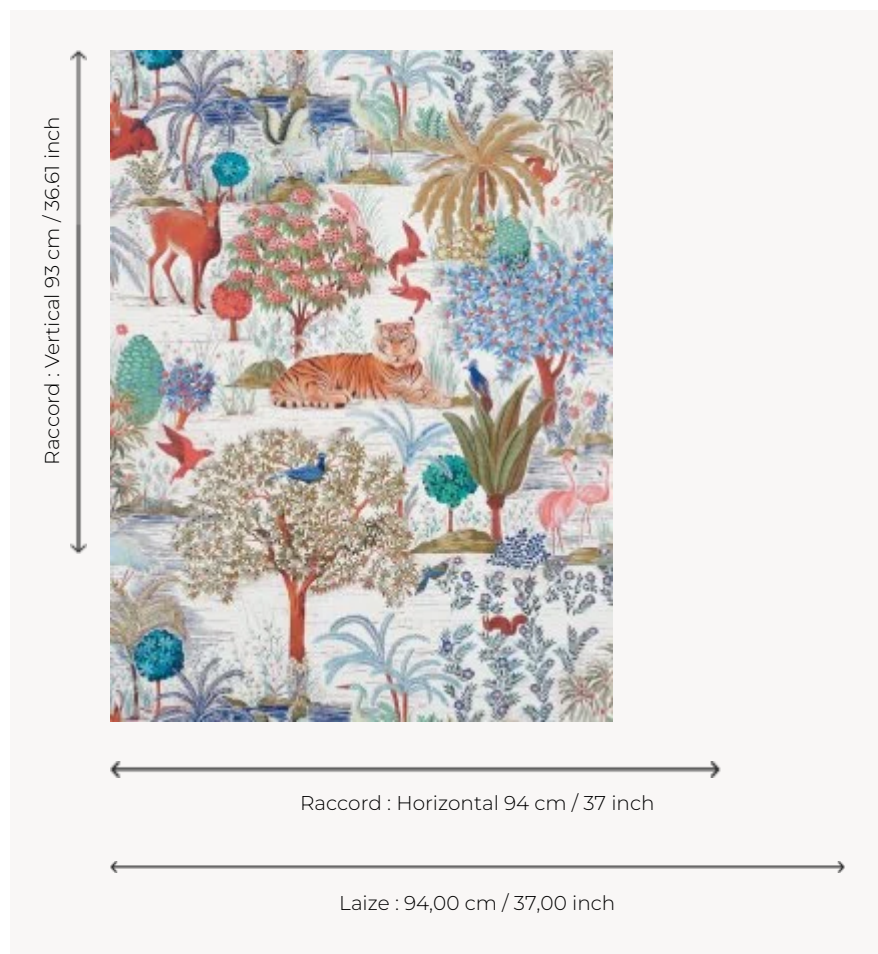

## FP636002 LE JARDIN DU PALAIS

This morning evocation of the garden paradise that was so dear to the Safavid dynasty of the 16th century leaves one dreaming. It depicts a lush Persian landscape, where gazelles, tigers, squirrels, flamingos and herons coexist peacefully among idyllic flora. This drawing forms the basis for a table service developed in collaboration with Faïencerie de Gien. Also available as fabrics under the references F3469 and F3470.

### FP636002 - Lever du jour

### Pierre Frey

**TYPE** Wide width printed wallpapers

**SALES UNIT** Available per meter/yard

**BACKING** NON WOVEN

**COMPOSITION** -

**WIDTH** 94 cm / 37,00 inch

**REPEAT** H: 94 cm - 37,00 inch  
V: 93 cm - 36,61 inch  
Half drop repeat

## 2 Colors

FP636001  
Nuit

FP636002  
Lever du jour