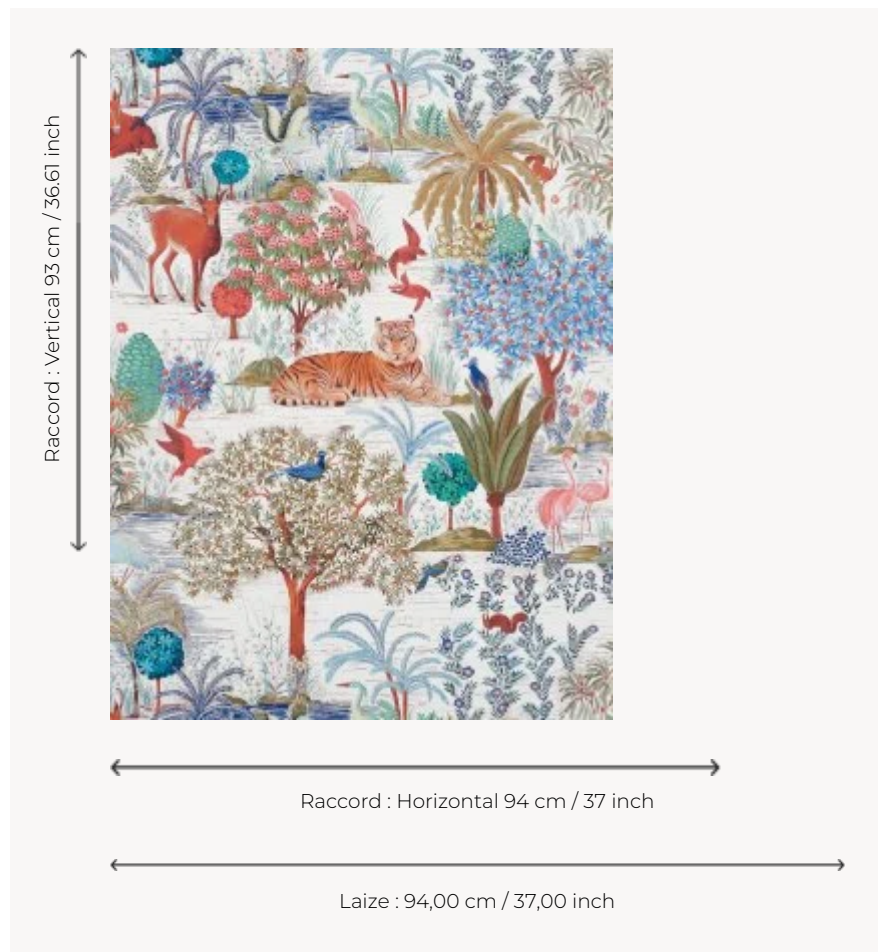

FP636002 LE JARDIN DU PALAIS

This morning evocation of the garden paradise that was so dear to the Safavid dynasty of the 16th century leaves one dreaming. It depicts a lush Persian landscape, where gazelles, tigers, squirrels, flamingos and herons coexist peacefully among idyllic flora. This drawing forms the basis for a table service developed in collaboration with Faïencerie de Gien. Also available as fabrics under the references F3469 and F3470.

FP636002 - Lever du jour

Pierre Frey

TYPE Wide width printed wallpapers

SALES UNIT Available per meter/yard

BACKING NON WOVEN

COMPOSITION -

WIDTH 94 cm / 37,00 inch

REPEAT H: 94 cm - 37,00 inch
V: 93 cm - 36,61 inch
Half drop repeat

2 Colors

FP636001
Nuit

FP636002
Lever du jour