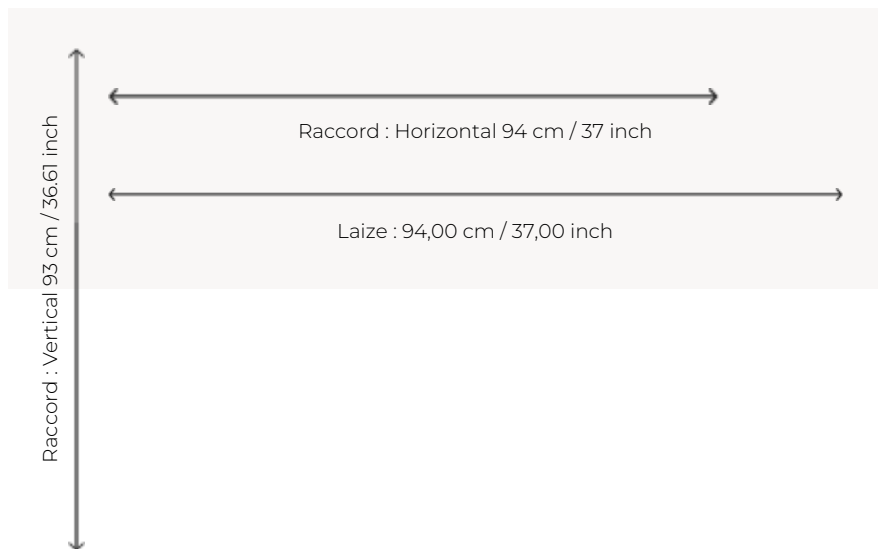

FP636003 -

Pierre Frey

TYPE Wide width printed wallpapers

SALES UNIT Available per meter/yard

BACKING NON WOVEN

COMPOSITION -

WIDTH 94 cm / 37,00 inch

REPEAT H: 94 cm - 37,00 inch
V: 93 cm - 36,61 inch
Half drop repeat

WEIGHT 195 gr / m²

CARE 

TRIMMING Pretrimmed

HANGING/REMOVING Paste the wall
Strippable

CERTIFICATIONS EUROCLASS B-s1,d0
ASTM E84 Class A

NOTES Good lightfastness
Flame retardant backing

INFORMATION Use the trim & join marks during installation. Double-cut installation.