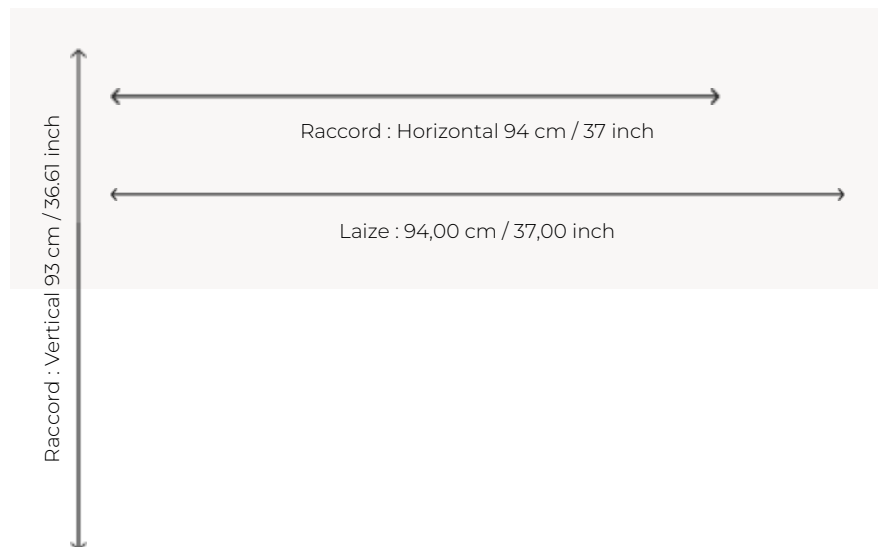

FP636003 -

Pierre Frey

TYPE	Wide width printed wallpapers
SALES UNIT	Available per meter/yard
BACKING	NON WOVEN
COMPOSITION	-
WIDTH	94 cm / 37,00 inch
REPEAT	H: 94 cm - 37,00 inch V: 93 cm - 36,61 inch Half drop repeat
WEIGHT	195 gr / m ²
CARE	
TRIMMING	Pretrimmed
HANGING/REMOVING	Paste the wall Strippable
CERTIFICATIONS	EUROCLASS B-s1,d0 ASTM E84 Class A
NOTES	Good lightfastness Flame retardant backing
INFORMATION	Use the trim & join marks during installation. Double-cut installation.