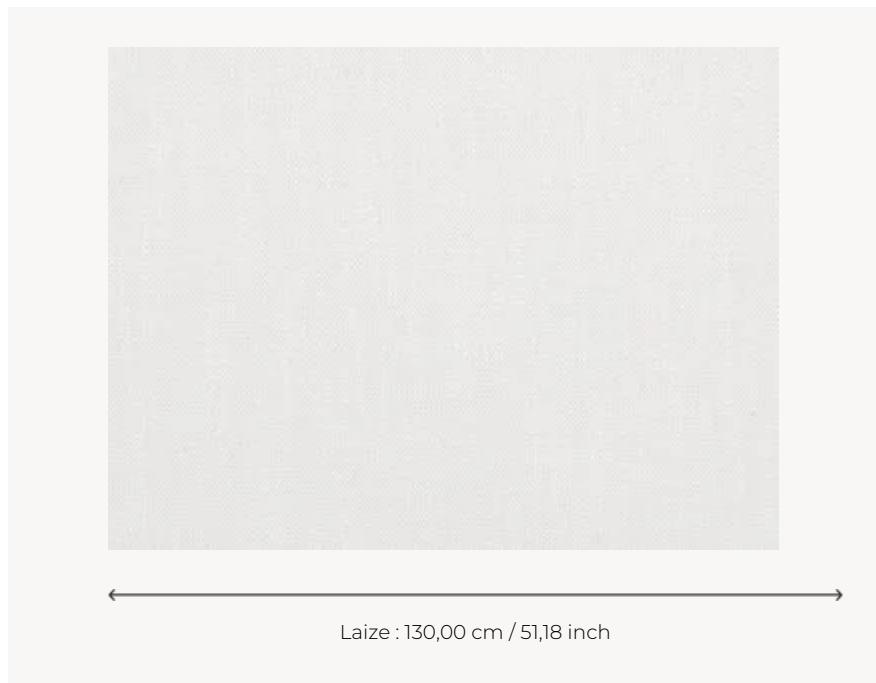

FP651001 PORTOFINO

Textile with a worked and textured weave laminated on a wide width non-woven.

FP651001 - Blanc

Pierre Frey

TYPE	Plains & semi plains - Paperbacked fabrics
SALES UNIT	Available per meter/yard
BACKING	NON WOVEN
COMPOSITION	60 % Viscose - 31 % Cotton - 9 % Linen
WIDTH	130 cm / 51,18 inch
REPEAT	Free match
WEIGHT	685 gr / m ²
CARE	
TRIMMING	Trimmed
HANGING/REMOVING	Paste the wall Strippable
INFORMATION	Panel effect