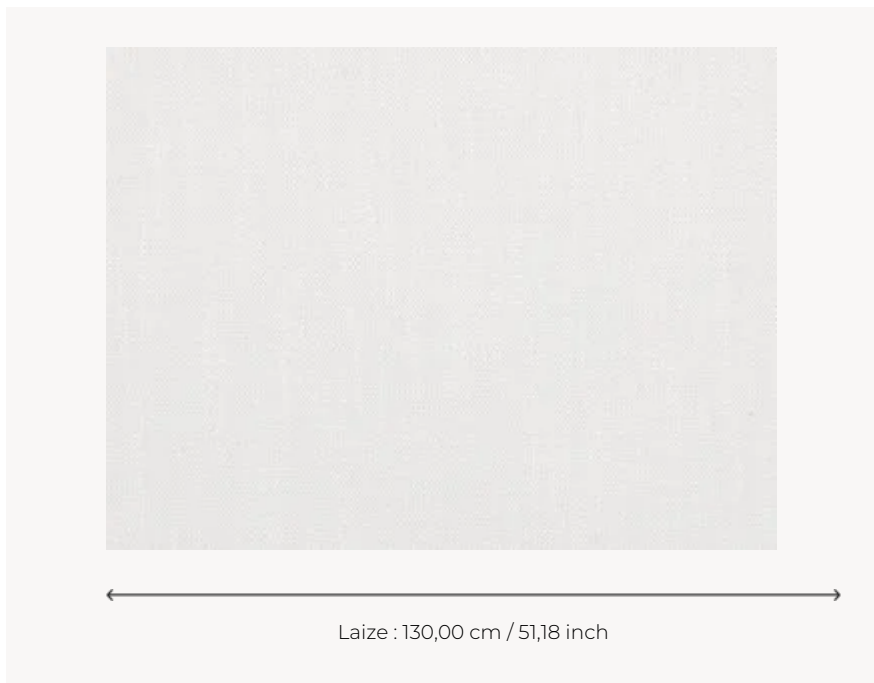

FP651001 PORTOFINO

Textile with a worked and textured weave laminated on a wide width non-woven.

FP651001 - Blanc

Pierre Frey

TYPE	Plains & semi plains - Paperbacked fabrics
SALES UNIT	Available per meter/yard
BACKING	NON WOVEN
COMPOSITION	60 % Viscose - 31 % Cotton - 9 % Linen
WIDTH	130 cm / 51,18 inch
REPEAT	Free match
WEIGHT	685 gr / m ²
CARE	
TRIMMING	Trimmed
HANGING/REMOVING	Paste the wall Strippable
INFORMATION	Panel effect