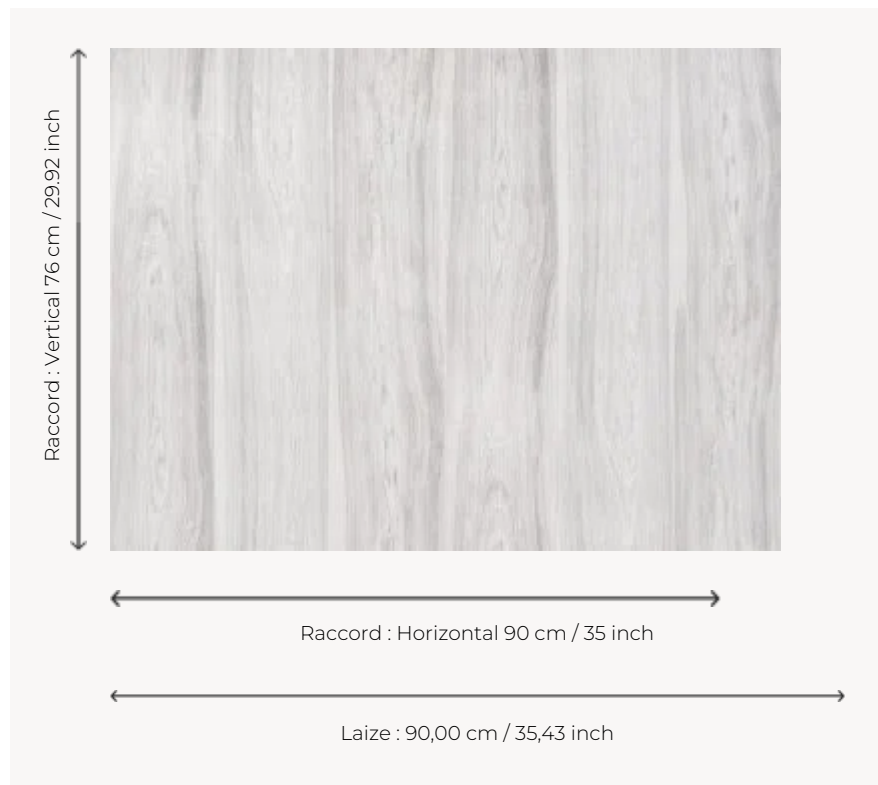

FP653001 TOM

Wooden board trompe-l'oeil, digitally printed on a pleated paper irregularly glued on non-woven. The combination of texture and wood makes it a timeless and elegant wallcovering.

FP653001 - Bouleau

Pierre Frey

TYPE	Wide width printed wallpapers - Paperbacked fabrics
SALES UNIT	Available per meter/yard
BACKING	NON WOVEN
COMPOSITION	100 % Linen
WIDTH	90 cm / 35,43 inch
REPEAT	H: 90 cm - 35,00 inch V: 76 cm - 29,92 inch Free match
WEIGHT	139 gr / m ²
CARE	
TRIMMING	Trimmed
HANGING/REMOVING	Paste the wall Dry strippable
CERTIFICATIONS	EUROCLASS B-s1,d0