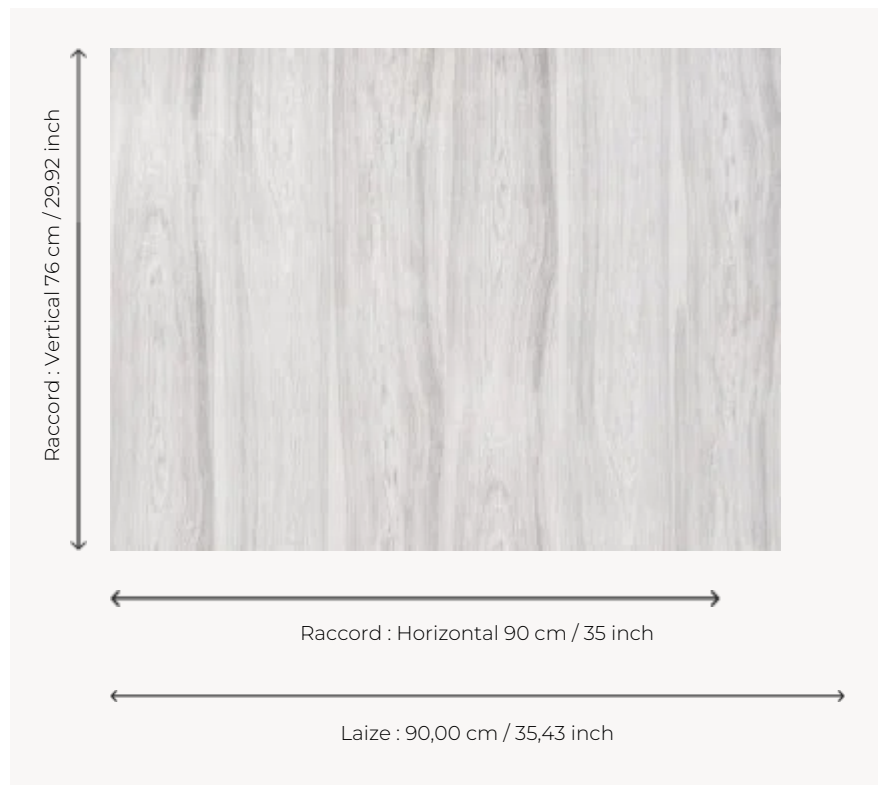

FP653001 TOM

Wooden board trompe-l'oeil, digitally printed on a pleated paper irregularly glued on non-woven. The combination of texture and wood makes it a timeless and elegant wallcovering.

FP653001 - Bouleau

Pierre Frey

TYPE	Wide width printed wallpapers - Paperbacked fabrics
SALES UNIT	Available per meter/yard
BACKING	NON WOVEN
COMPOSITION	100 % Linen
WIDTH	90 cm / 35,43 inch
REPEAT	H: 90 cm - 35,00 inch V: 76 cm - 29,92 inch Free match
WEIGHT	139 gr / m ²
CARE	
TRIMMING	Trimmed
HANGING/REMOVING	Paste the wall Dry strippable
CERTIFICATIONS	EUROCLASS B-s1,d0