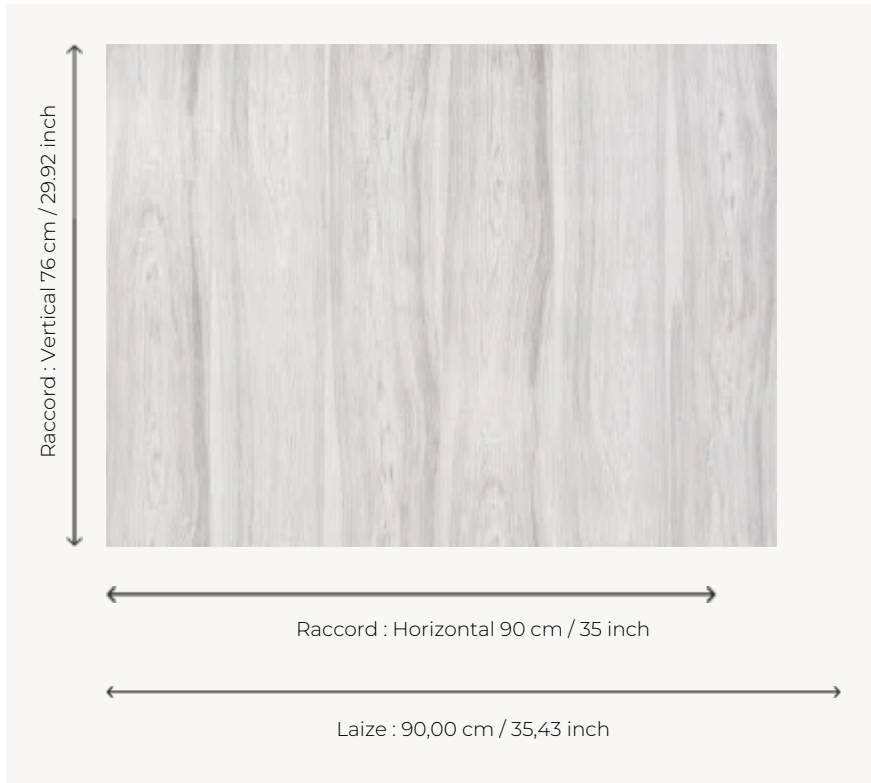

FP653001 TOM

Wooden board trompe-l'oeil, digitally printed on a pleated paper irregularly glued on non-woven. The combination of texture and wood makes it a timeless and elegant wallcovering.

FP653001 - Bouleau

Pierre Frey

TYPE	Wide width printed wallpapers - Paperbacked fabrics
SALES UNIT	Available per meter/yard
BACKING	NON WOVEN
COMPOSITION	100 % Linen
WIDTH	90 cm / 35,43 inch
REPEAT	H: 90 cm - 35,00 inch V: 76 cm - 29,92 inch Free match
WEIGHT	139 gr / m ²
CARE	
TRIMMING	Trimmed
HANGING/REMOVING	Paste the wall Dry strippable
CERTIFICATIONS	EUROCLASS B-s1,d0