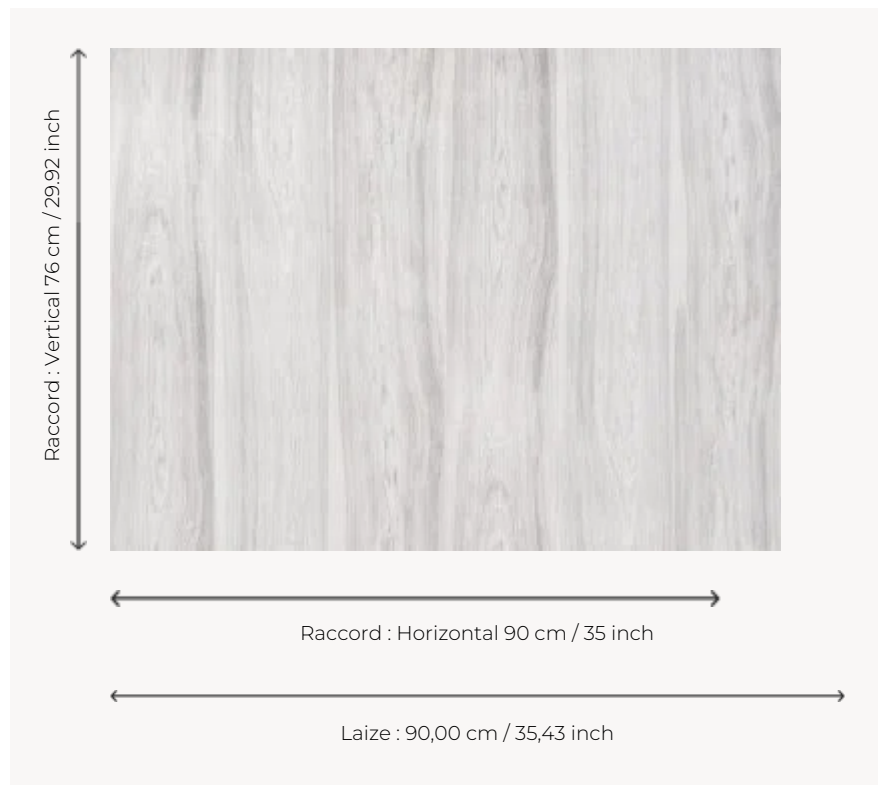

## FP653001 TOM

Wooden board trompe-l'oeil, digitally printed on a pleated paper irregularly glued on non-woven. The combination of texture and wood makes it a timeless and elegant wallcovering.

### Pierre Frey

<b>TYPE</b>	Wide width printed wallpapers - Paperbacked fabrics
<b>SALES UNIT</b>	Available per meter/yard
<b>BACKING</b>	NON WOVEN
<b>COMPOSITION</b>	100 % Linen
<b>WIDTH</b>	90 cm / 35,43 inch
<b>REPEAT</b>	H: 90 cm - 35,00 inch V: 76 cm - 29,92 inch Free match
<b>WEIGHT</b>	139 gr / m <sup>2</sup>
<b>CARE</b>	
<b>TRIMMING</b>	Trimmed
<b>HANGING/REMOVING</b>	Paste the wall Dry strippable
<b>CERTIFICATIONS</b>	EUROCLASS B-s1,d0