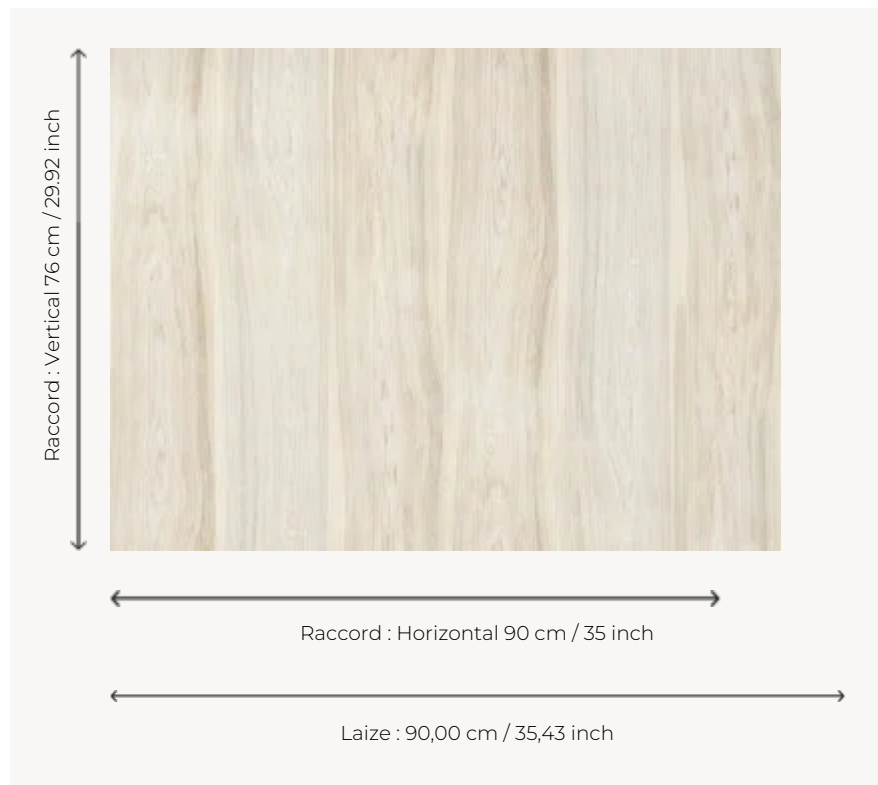

FP653002 TOM

Wooden board trompe-l'oeil, digitally printed on a pleated paper irregularly glued on non-woven. The combination of texture and wood makes it a timeless and elegant wallcovering.

FP653002 - Pin

Pierre Frey

TYPE	Wide width printed wallpapers - Paperbacked fabrics
SALES UNIT	Available per meter/yard
BACKING	NON WOVEN
COMPOSITION	100 % Linen
WIDTH	90 cm / 35,43 inch
REPEAT	H: 90 cm - 35,00 inch V: 76 cm - 29,92 inch Free match
WEIGHT	139 gr / m ²
CARE	
TRIMMING	Trimmed
HANGING/REMOVING	Paste the wall Dry strippable
CERTIFICATIONS	EUROCLASS B-s1,d0