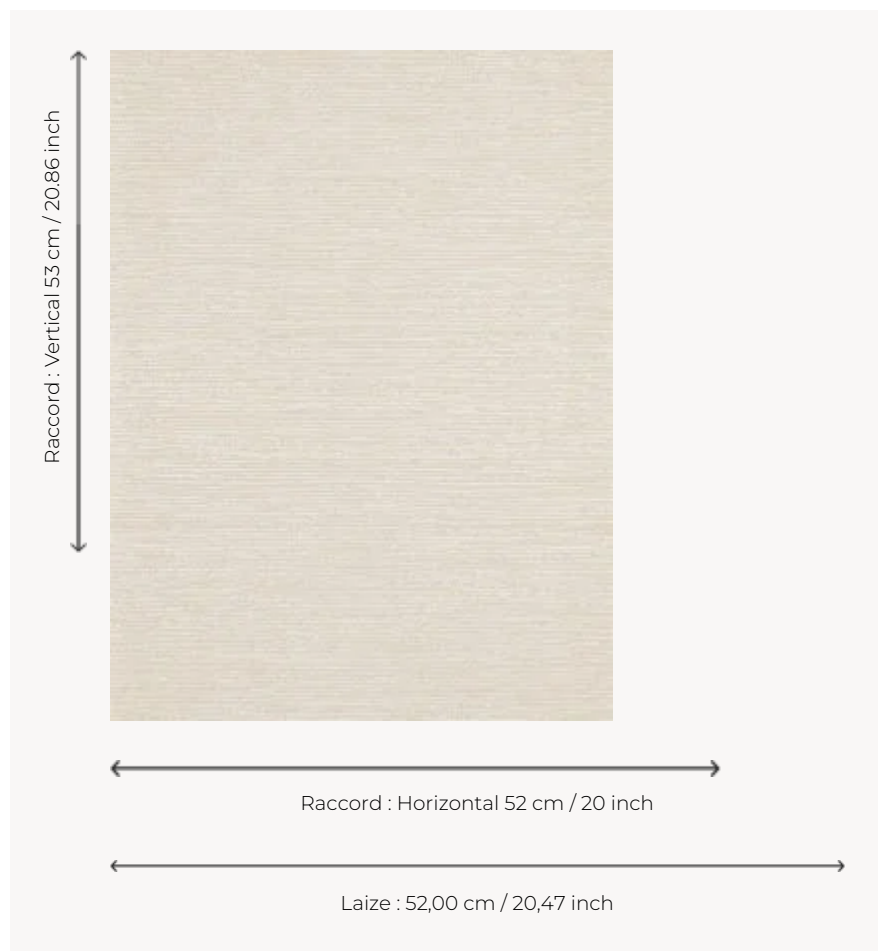

# FP658001 KIMIKO

Painted imitation of plant fibres that intertwine and give the illusion of a weave.

## FP658001 - Beige

## Pierre Frey

<b>TYPE</b>	Small width printed wallpapers
<b>SALES UNIT</b>	Available per roll of 10,05 mts
<b>BACKING</b>	NON WOVEN
<b>COMPOSITION</b>	-
<b>WIDTH</b>	52 cm / 20,47 inch
<b>REPEAT</b>	H: 52 cm - 20,00 inch V: 53 cm - 20,86 inch Straight repeat
<b>WEIGHT</b>	175 gr / m <sup>2</sup>
<b>CARE</b>	
<b>TRIMMING</b>	Trimmed
<b>HANGING/REMOVING</b>	Paste the wall Strippable
<b>CERTIFICATIONS</b>	EUROCLASS B-s1,d0 ASTM E84 Class A
<b>NOTES</b>	Traditional printing technique

## 4 Colors

FP658001  
Beige

FP658002  
Sable

FP658003  
Ocre

FP658004  
Argile