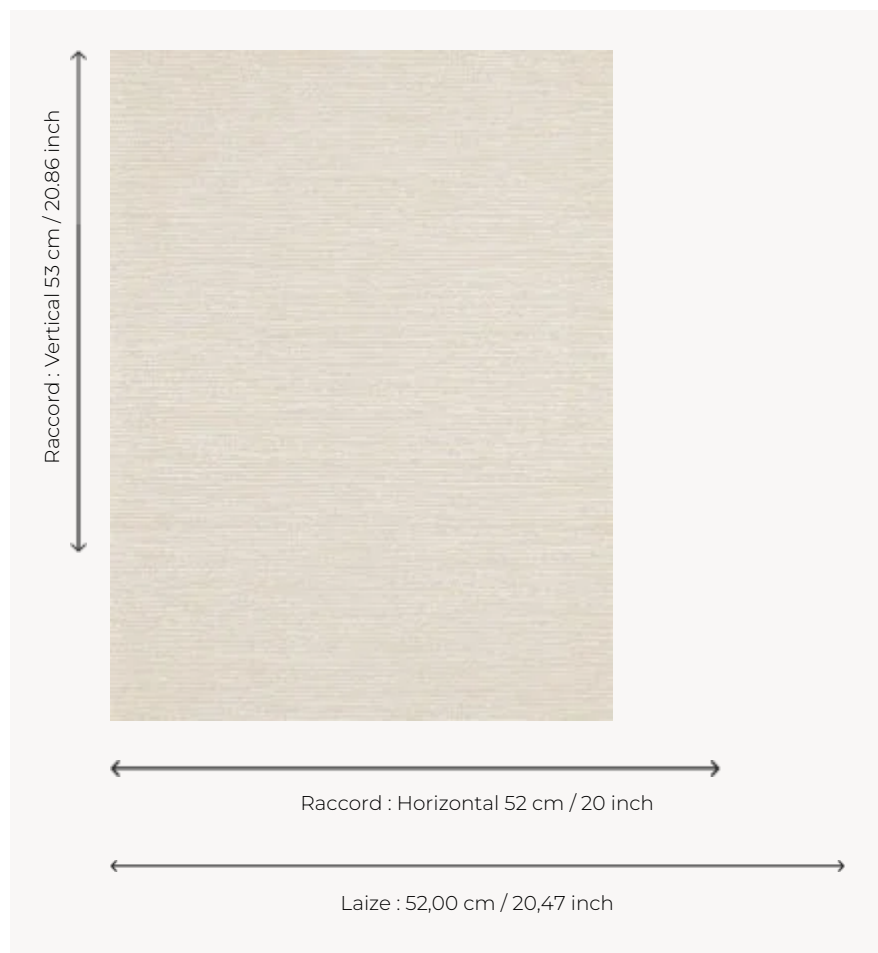

FP658001 KIMIKO

Painted imitation of plant fibres that intertwine and give the illusion of a weave.

FP658001 - Beige

Pierre Frey

TYPE	Small width printed wallpapers
SALES UNIT	Available per roll of 10,05 mts
BACKING	NON WOVEN
COMPOSITION	-
WIDTH	52 cm / 20,47 inch
REPEAT	H: 52 cm - 20,00 inch V: 53 cm - 20,86 inch Straight repeat
WEIGHT	175 gr / m ²
CARE	
TRIMMING	Trimmed
HANGING/REMOVING	Paste the wall Strippable
CERTIFICATIONS	EUROCLASS B-s1,d0 ASTM E84 Class A
NOTES	Traditional printing technique

4 Colors

FP658001
Beige

FP658002
Sable

FP658003
Ocre

FP658004
Argile