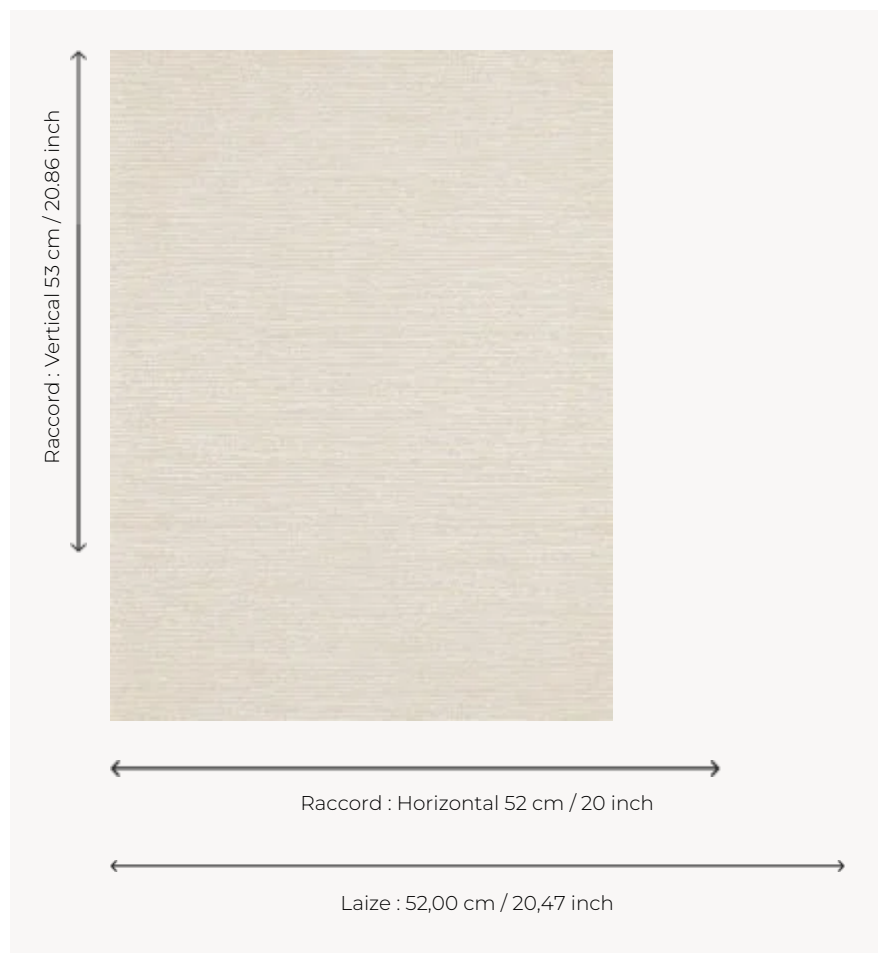

# FP658001 KIMIKO

Painted imitation of plant fibres that intertwine and give the illusion of a weave.

## FP658001 - Beige

## Pierre Frey

<b>TYPE</b>	Small width printed wallpapers
<b>SALES UNIT</b>	Available per roll of 10,05 mts
<b>BACKING</b>	NON WOVEN
<b>COMPOSITION</b>	-
<b>WIDTH</b>	52 cm / 20,47 inch
<b>REPEAT</b>	H: 52 cm - 20,00 inch V: 53 cm - 20,86 inch Straight repeat
<b>WEIGHT</b>	175 gr / m <sup>2</sup>
<b>CARE</b>	
<b>TRIMMING</b>	Trimmed
<b>HANGING/REMOVING</b>	Paste the wall Strippable
<b>CERTIFICATIONS</b>	EUROCLASS B-s1,d0 ASTM E84 Class A
<b>NOTES</b>	Traditional printing technique

## 2 Colors

FP658001  
Beige

FP658002  
Sable