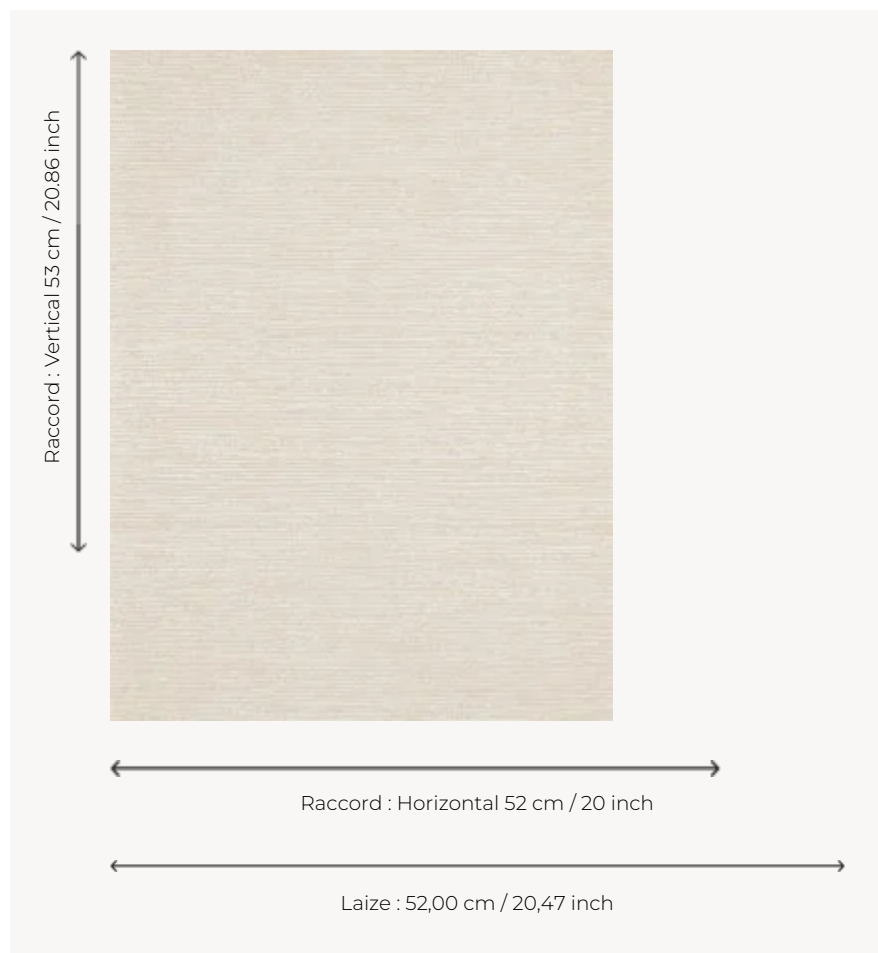

FP658001 KIMIKO

Painted imitation of plant fibres that intertwine and give the illusion of a weave.

FP658001 - Beige

Pierre Frey

TYPE	Small width printed wallpapers
SALES UNIT	Available per roll of 10,05 mts
BACKING	NON WOVEN
COMPOSITION	-
WIDTH	52 cm / 20,47 inch
REPEAT	H: 52 cm - 20,00 inch V: 53 cm - 20,86 inch Straight repeat
WEIGHT	175 gr / m ²
CARE	
TRIMMING	Trimmed
HANGING/REMOVING	Paste the wall Strippable
CERTIFICATIONS	EUROCLASS B-s1,d0 ASTM E84 Class A
NOTES	Traditional printing technique

2 Colors

FP658001
Beige

FP658002
Sable