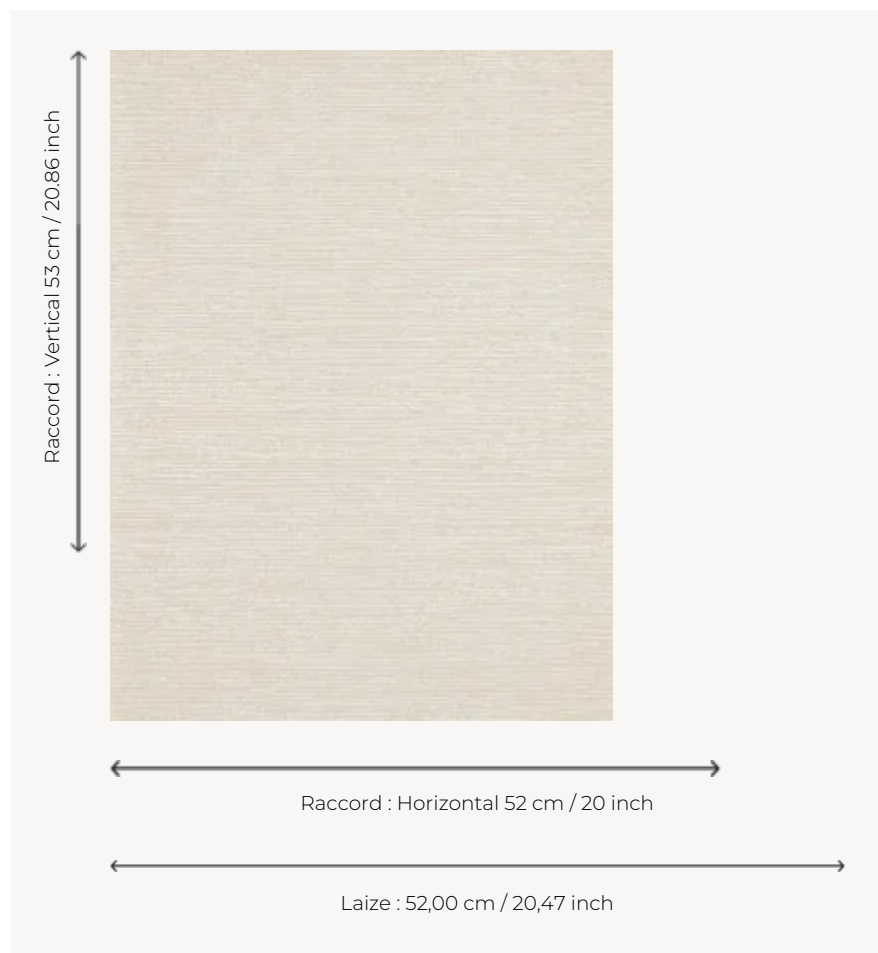

FP658001 KIMIKO

Painted imitation of plant fibres that intertwine and give the illusion of a weave.

FP658001 - Beige

Pierre Frey

TYPE	Small width printed wallpapers
SALES UNIT	Available per roll of 10,05 mts
BACKING	NON WOVEN
COMPOSITION	-
WIDTH	52 cm / 20,47 inch
REPEAT	H: 52 cm - 20,00 inch V: 53 cm - 20,86 inch Straight repeat
WEIGHT	175 gr / m ²
CARE	
TRIMMING	Trimmed
HANGING/REMOVING	Paste the wall Strippable
CERTIFICATIONS	EUROCLASS B-s1,d0 ASTM E84 Class A
NOTES	Traditional printing technique

4 Colors

FP658001
Beige

FP658002
Sable

FP658003
Ocre

FP658004
Argile