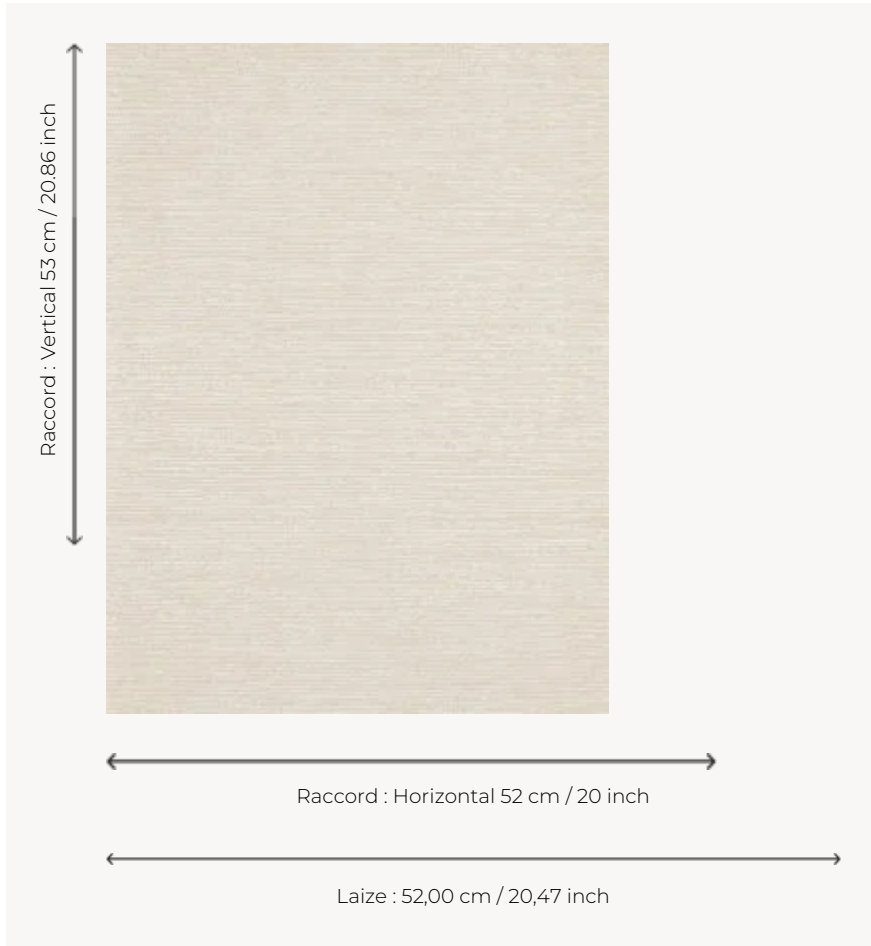

FP658001 KIMIKO

Painted imitation of plant fibres that intertwine and give the illusion of a weave.

FP658001 - Beige

Pierre Frey

| | |
|-------------------------|---|
| TYPE | Small width printed wallpapers |
| SALES UNIT | Available per roll of 10,05 mts |
| BACKING | NON WOVEN |
| COMPOSITION | - |
| WIDTH | 52 cm / 20,47 inch |
| REPEAT | H: 52 cm - 20,00 inch V: 53 cm - 20,86 inch Straight repeat |
| WEIGHT | 175 gr / m ² |
| CARE |  |
| TRIMMING | Trimmed |
| HANGING/REMOVING | Paste the wall Strippable |
| CERTIFICATIONS | EUROCLASS B-s1,d0 ASTM E84 Class A |
| NOTES | Traditional printing technique |

2 Colors

FP658001
Beige

FP658002
Sable